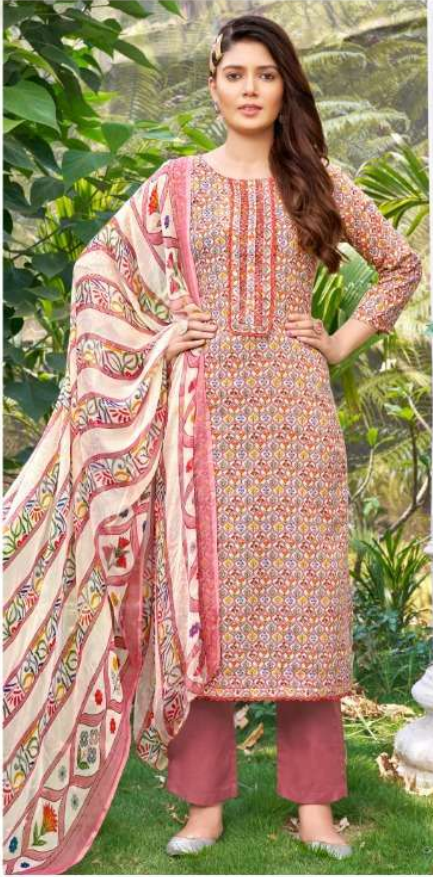

Bipson[®]

TESLA

Gipson[®]

TESLA

TOP :- PURE COTTON SLUB PRINT
WITH AUTHENTIC LACE WORK.

BOTTOM :- PURE COTTON SOLID DYED.

DUPATTA :- PURE BEMBERG PRINT.

2165-A

Gipson[®]

TESLA

TOP :- PURE COTTON SLUB PRINT
WITH AUTHENTIC LACE WORK.

BOTTOM :- PURE COTTON SOLID DYED.

DUPATTA :- PURE BEMBERG PRINT.

2165-B

Gipson[®]

TESLA

TOP :- PURE COTTON SLUB PRINT
WITH AUTHENTIC LACE WORK.
BOTTOM :- PURE COTTON SOLID DYED.
DUPATTA :- PURE BEMBERG PRINT.

2165-C

TESLA

TOP :- PURE COTTON SLUB PRINT
WITH AUTHENTIC LACE WORK.

BOTTOM :- PURE COTTON SOLID DYED.

DUPATTA :- PURE BEMBERG PRINT.

2166-C

Gipson®

TESLA

TOP :- PURE COTTON SLUB PRINT
WITH AUTHENTIC LACE WORK.

BOTTOM :- PURE COTTON SOLID DYED.

DUPATTA :- PURE BEMBERG PRINT.

2166-D