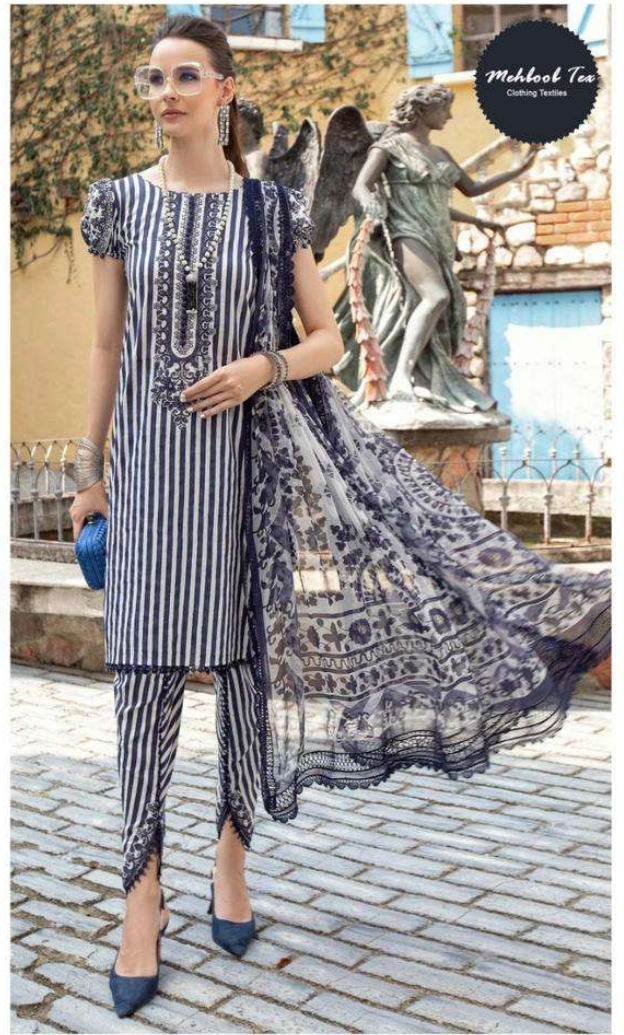

Clothing Textiles

Mehboob Tex

Clothing Textiles

Mehboob Tex

Clothing Textiles

BLUE SHED

◆◆◆
7773
D.NO.1164-B

RED SHED