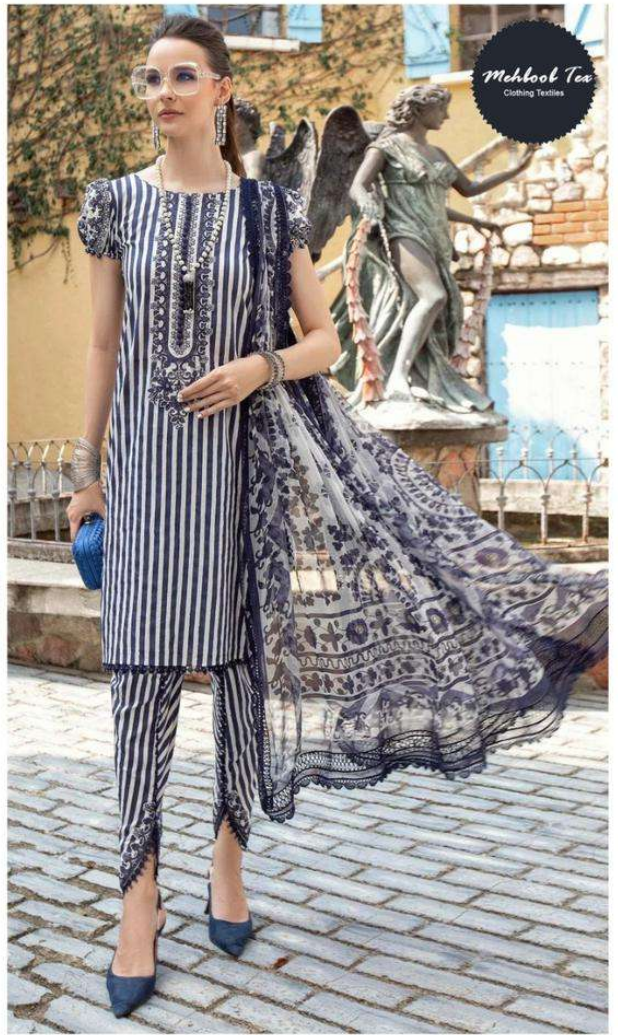

Clothing Textiles

Mehboob Tex

Clothing Textiles

Mehboob Tex

Clothing Textiles

BLUE SHED

◆◆◆
7773
D.NO.1164-B

RED SHED