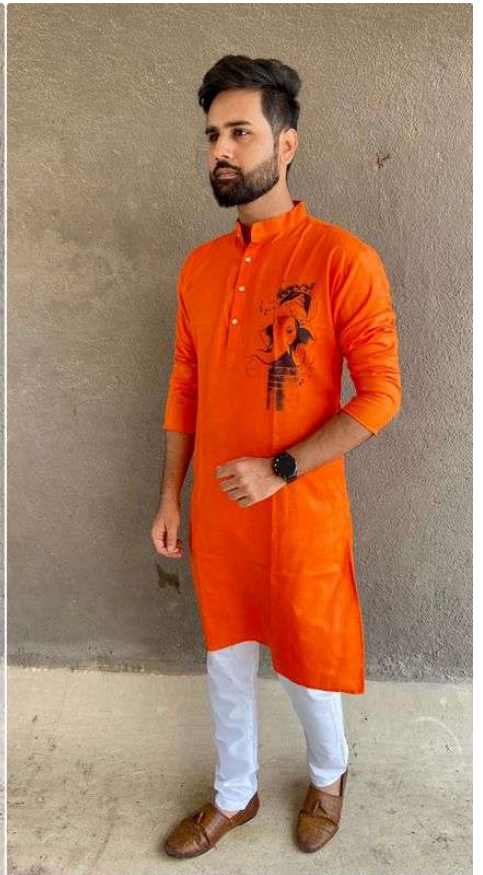

	SIZE CHART		IN INCHES
SIZE	CHEST	KURTA LENGTH	SHOULDER
S	39	38	17.5
M	41	39	18
L	43	40	18.5
XL	46	41	19
XXL	48	42	19.5
3XL	50	42	20

PhotoGrid

Ganpati Special

Ganpati Special