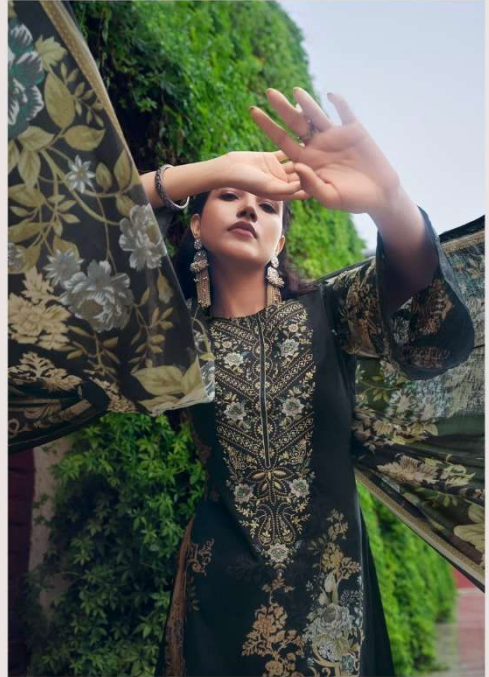

— 807-007 —

BelliZa®
Designer Studio

ARCHITECTURE IS HOW THE PERSON PLACES HERSELF IN THE SPACE