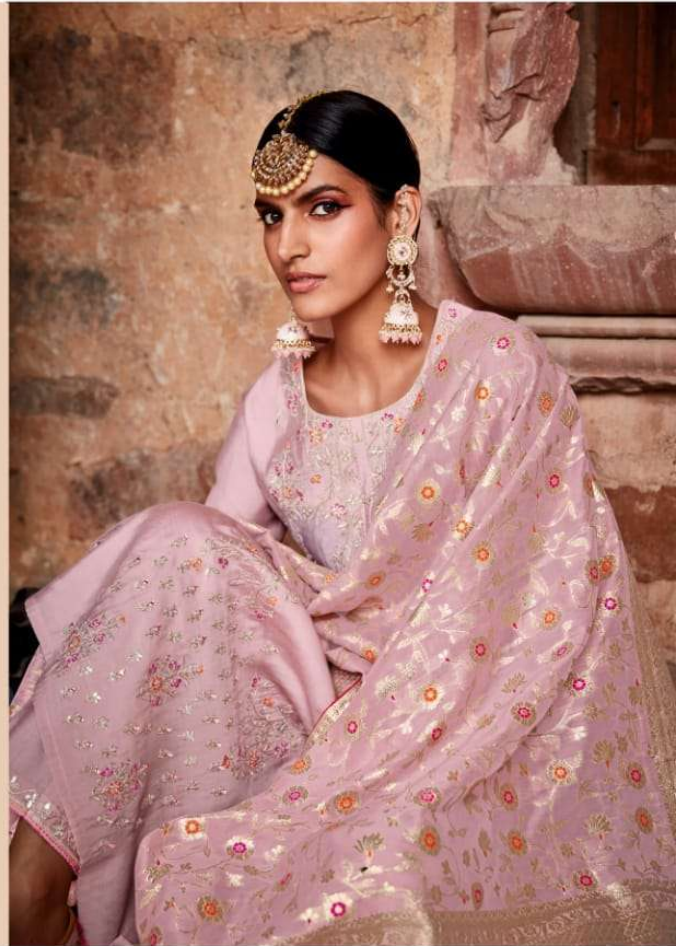

Parnika
TRUE ELEGANCE
'A BRAND BY LCTM'

Mariam

Top

Roman Silk

Bottom

Jam Satin

Dupatta

Silk Meena
Zari Jacquard