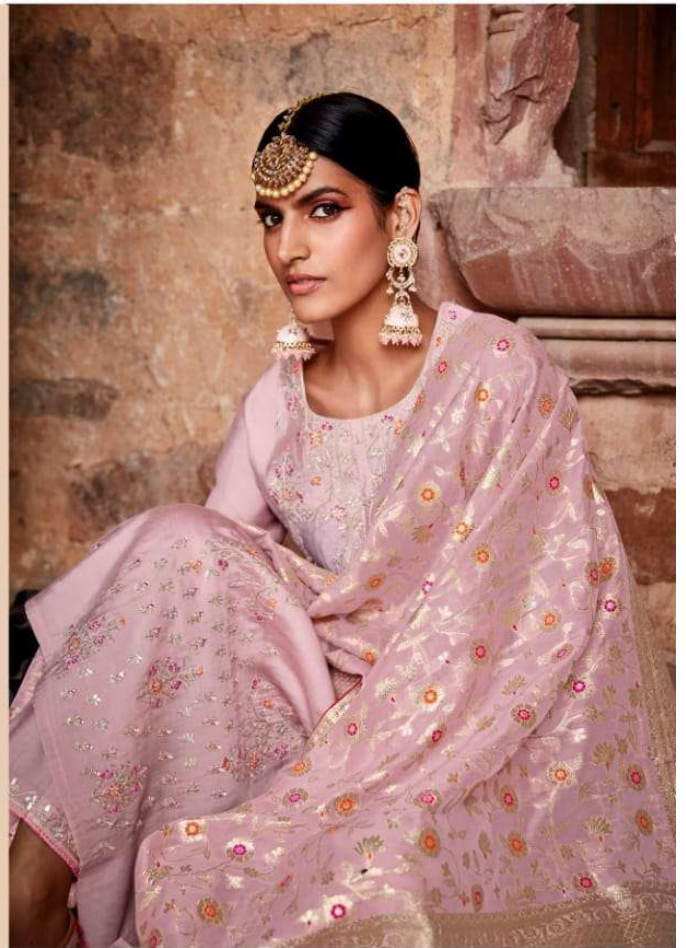

Parnika
TRUE ELEGANCE
'A BRAND BY LCTM'

Mariam

Top

Roman Silk

Bottom

Jam Satin

Dupatta

Silk Meena
Zari Jacquard