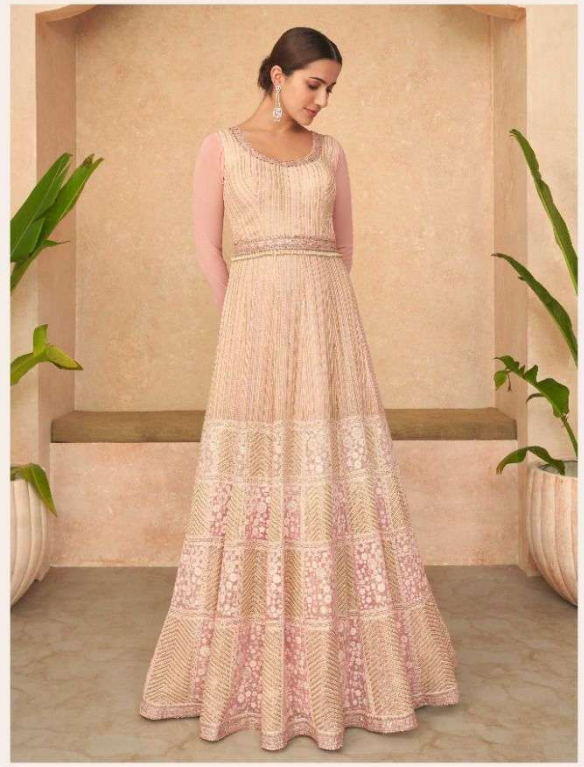

SAYURI
Designer

MARIYAH

SAYURI®
Designer

5236

SAYURI[®]
Designer

5237

SAYURI[®]
—Designer—

USHER IN THE BEAUTY OF BLING, ARS THETICS AND COLORS

SAYURI®
Designer

5238

CREATE AN AURA OF SHEER VIBRANCY

SAYURI[®]
—Designer—

5237

SAYURI[®]
designer

5236

5237

5238

SAYURI[®]
Designer
MARIYAH

SAYURI
Designer

MARIYAH

SAYURI[®]
Designer

MARIYAH

SAYURI[®]
Designer

5236