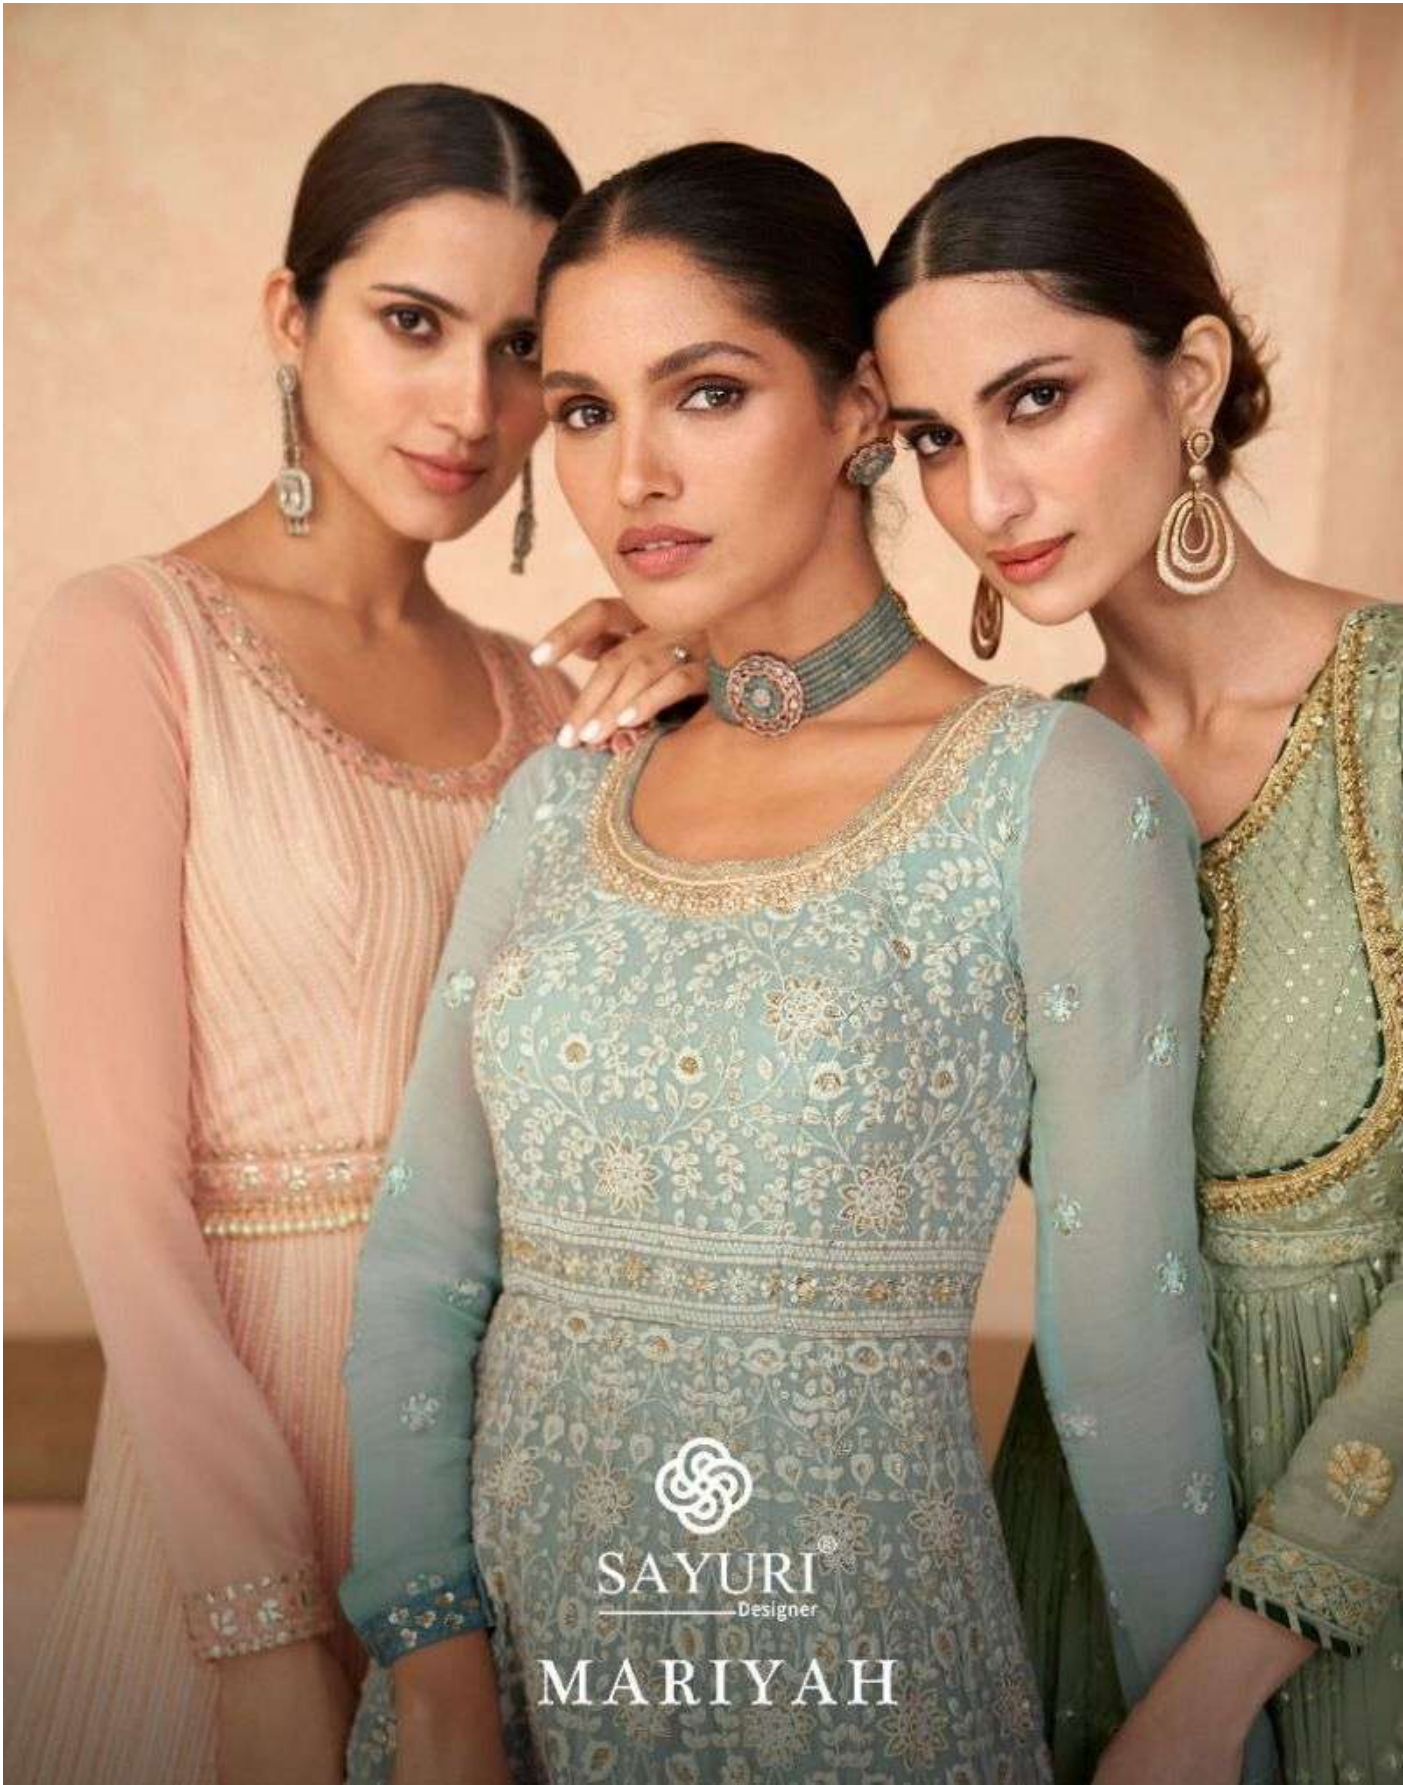

SAYURI
Designer

MARIYAH