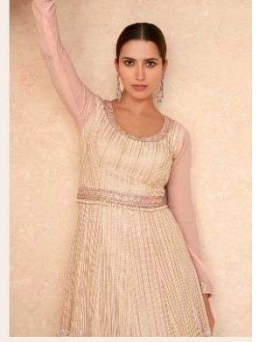

SAYURI
Designer

MARIYAH

SAYURI®
Designer

5236

SAYURI[®]
Designer

5237

SAYURI[®]
—Designer—

USHER IN THE BEAUTY OF BLING, ARS THETICS AND COLORS

SAYURI®
Designer

5238

CREATE AN AURA OF SHEER VIBRANCY

SAYURI[®]
—Designer—

5237

SAYURI[®]
designer

5236

5237

5238

SAYURI[®]
Designer
MARIYAH

SAYURI
Designer

MARIYAH

SAYURI[®]
Designer

MARIYAH

SAYURI[®]
Designer

5236