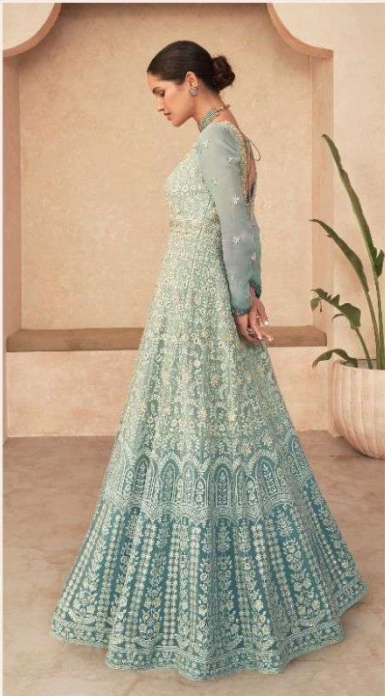

SAYURI
Designer

MARIYAH

SAYURI®
Designer

5236

SAYURI[®]
Designer

5237

SAYURI[®]
—Designer—

USHER IN THE BEAUTY OF BLING, ARS THETICS AND COLORS

SAYURI®
Designer

5238

CREATE AN AURA OF SHEER VIBRANCY

SAYURI[®]
—Designer—

5237

5236

5237

5238