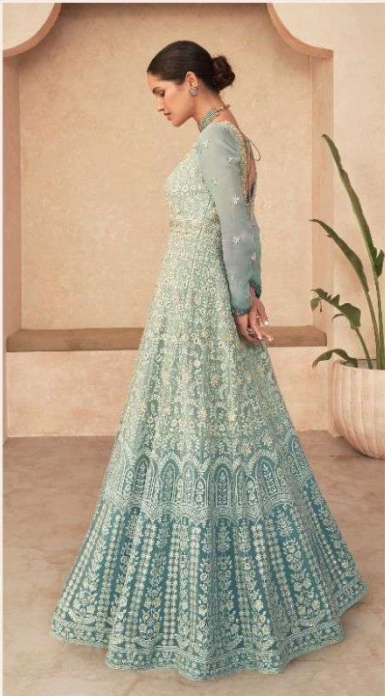

SAYURI
Designer

MARIYAH

SAYURI®
Designer

5236

SAYURI[®]
Designer

5237

SAYURI[®]
—Designer—

USHER IN THE BEAUTY OF BLING, ARS THETICS AND COLORS

SAYURI®
Designer

5238

CREATE AN AURA OF SHEER VIBRANCY

SAYURI[®]
—Designer—

5237

SAYURI[®]
designer

5236

5237