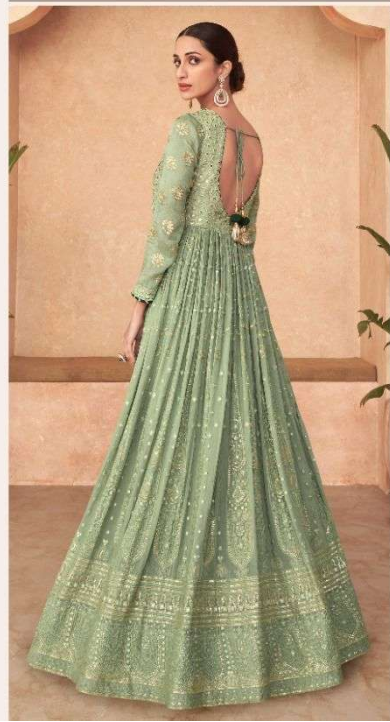

SAYURI
Designer

MARIYAH

SAYURI®
Designer

5236

SAYURI[®]
Designer

5237

SAYURI[®]
—Designer—

USHER IN THE BEAUTY OF BLING, ARS THETICS AND COLORS

SAYURI®
Designer

5238

CREATE AN AURA OF SHEER VIBRANCY

SAYURI[®]
—Designer—

5237

SAYURI[®]
designer

5236

5237