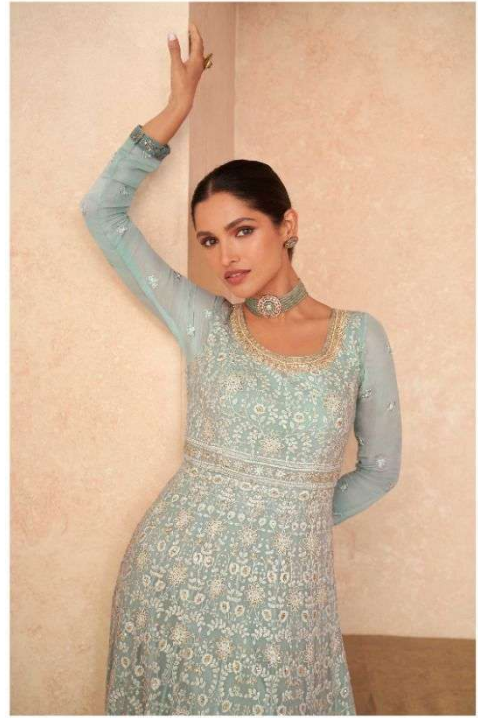

SAYURI®
Designer