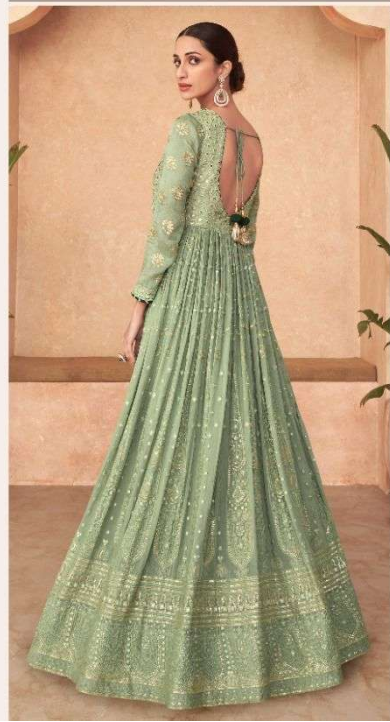

SAYURI
Designer

MARIYAH

SAYURI®
Designer

5236

SAYURI[®]
Designer

5237

SAYURI[®]
—Designer—

USHER IN THE BEAUTY OF BLING, ARS THETICS AND COLORS

SAYURI®
Designer

5238

CREATE AN AURA OF SHEER VIBRANCY

SAYURI[®]
—Designer—

5237

5236

5237

5238