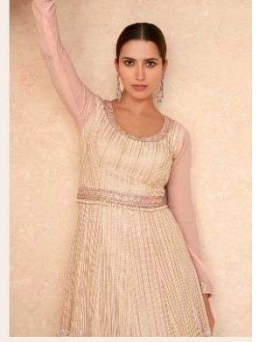

SAYURI
Designer

MARIYAH

SAYURI®
Designer

5236

SAYURI[®]
Designer

5237

SAYURI[®]
—Designer—

USHER IN THE BEAUTY OF BLING, ARS THETICS AND COLORS

SAYURI®
Designer

5238

CREATE AN AURA OF SHEER VIBRANCY

SAYURI[®]
—Designer—

5237

5236

5237

5238

SAYURI[®]
Designer
MARIYAH

SAYURI
Designer

MARIYAH

SAYURI[®]
Designer

MARIYAH

SAYURI[®]
Designer

5236