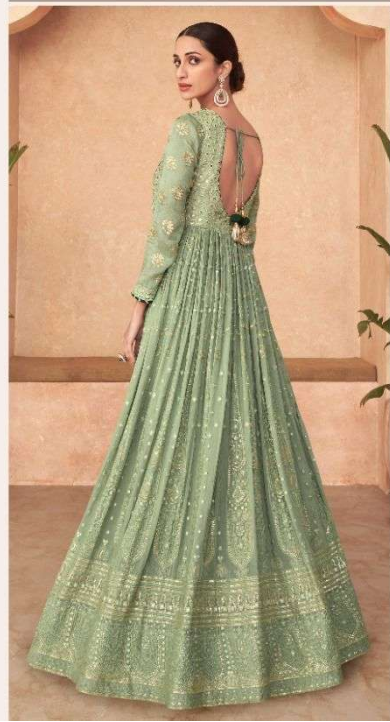

SAYURI  
Designer

MARIYAH

SAYURI<sup>®</sup>  
Designer

5236

SAYURI<sup>®</sup>  
Designer

5237

SAYURI<sup>®</sup>  
—Designer—

USHER IN THE BEAUTY OF BLING, ARS THETICS AND COLORS

SAYURI<sup>®</sup>  
Designer

5238

CREATE AN AURA OF SHEER VIBRANCY

SAYURI<sup>®</sup>  
—Designer

5237

SAYURI<sup>®</sup>  
designer

5236

5237