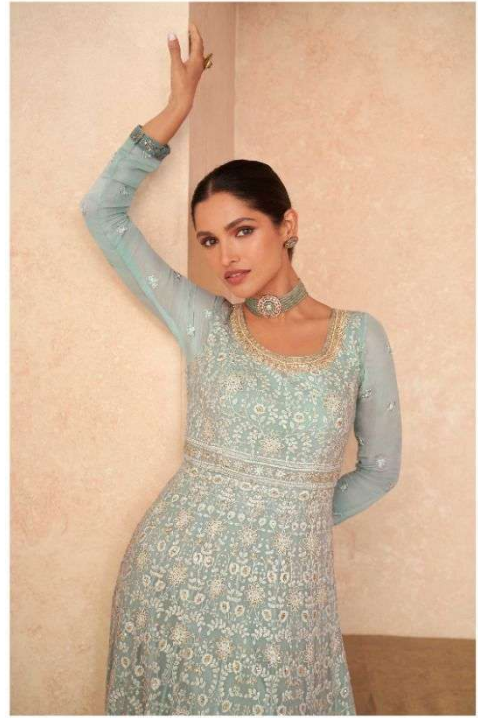

SAYURI
Designer

MARIYAH

SAYURI®
Designer

5236

SAYURI[®]
Designer

5237

SAYURI[®]
—Designer—

USHER IN THE BEAUTY OF BLING, ARS THETICS AND COLORS

SAYURI®
Designer

5238

CREATE AN AURA OF SHEER VIBRANCY

SAYURI[®]
—Designer—

5237

5236

5237

5238