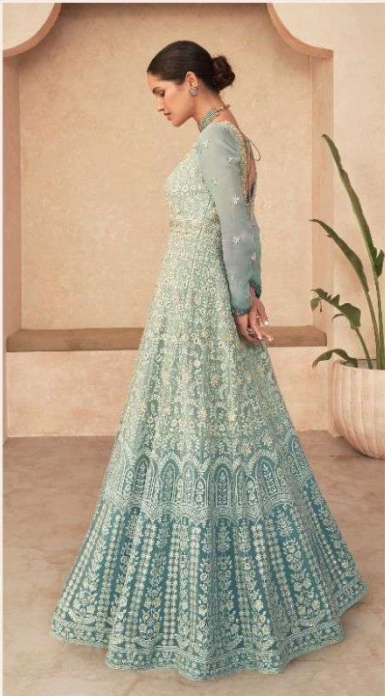

SAYURI  
Designer

MARIYAH

SAYURI<sup>®</sup>  
Designer

5236

SAYURI<sup>®</sup>  
Designer

5237

SAYURI<sup>®</sup>  
—Designer—

USHER IN THE BEAUTY OF BLING, ARS THETICS AND COLORS

SAYURI<sup>®</sup>  
Designer

5238

CREATE AN AURA OF SHEER VIBRANCY

SAYURI<sup>®</sup>  
—Designer

5237

SAYURI<sup>®</sup>  
designer

5236

5237