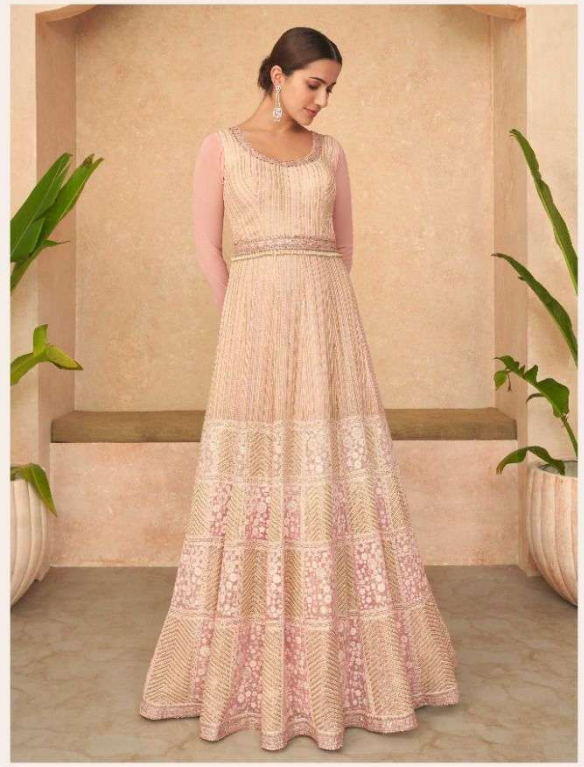

SAYURI
Designer

MARIYAH

SAYURI®
Designer

5236

SAYURI[®]
Designer

5237

SAYURI[®]
—Designer—

USHER IN THE BEAUTY OF BLING, ARS THETICS AND COLORS

SAYURI®
Designer

5238

CREATE AN AURA OF SHEER VIBRANCY

SAYURI[®]
—Designer—

5237

5236

5237

5238

SAYURI[®]
Designer
MARIYAH

SAYURI
Designer

MARIYAH

SAYURI[®]
Designer

MARIYAH

SAYURI[®]
Designer

5236