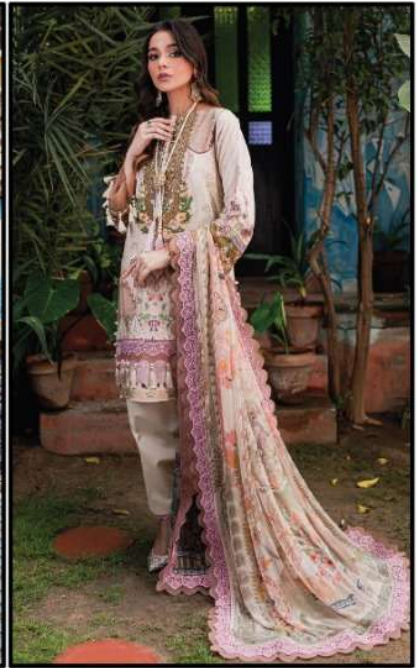

 **Gull Ahmed** ORIGINAL LAWN<sup>TM</sup>  
LAWN COLLECTION

नूरेन नूरिन  
*Noorain*  
LINEN COTTON DIGITAL PRINT

\* Complimentary Copy Not For Sale \*

GA-2120

GA-2121

GA-2122

GA-2123

GA-2124