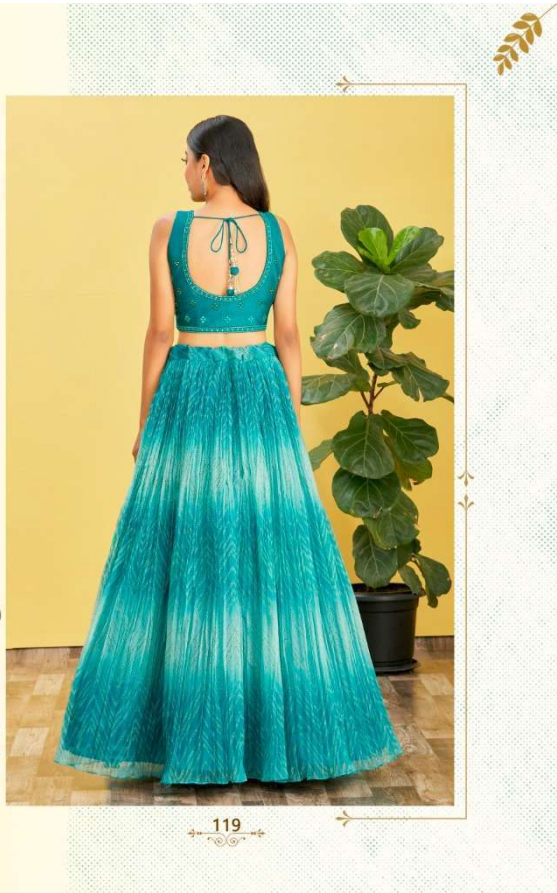

Majestic Blue