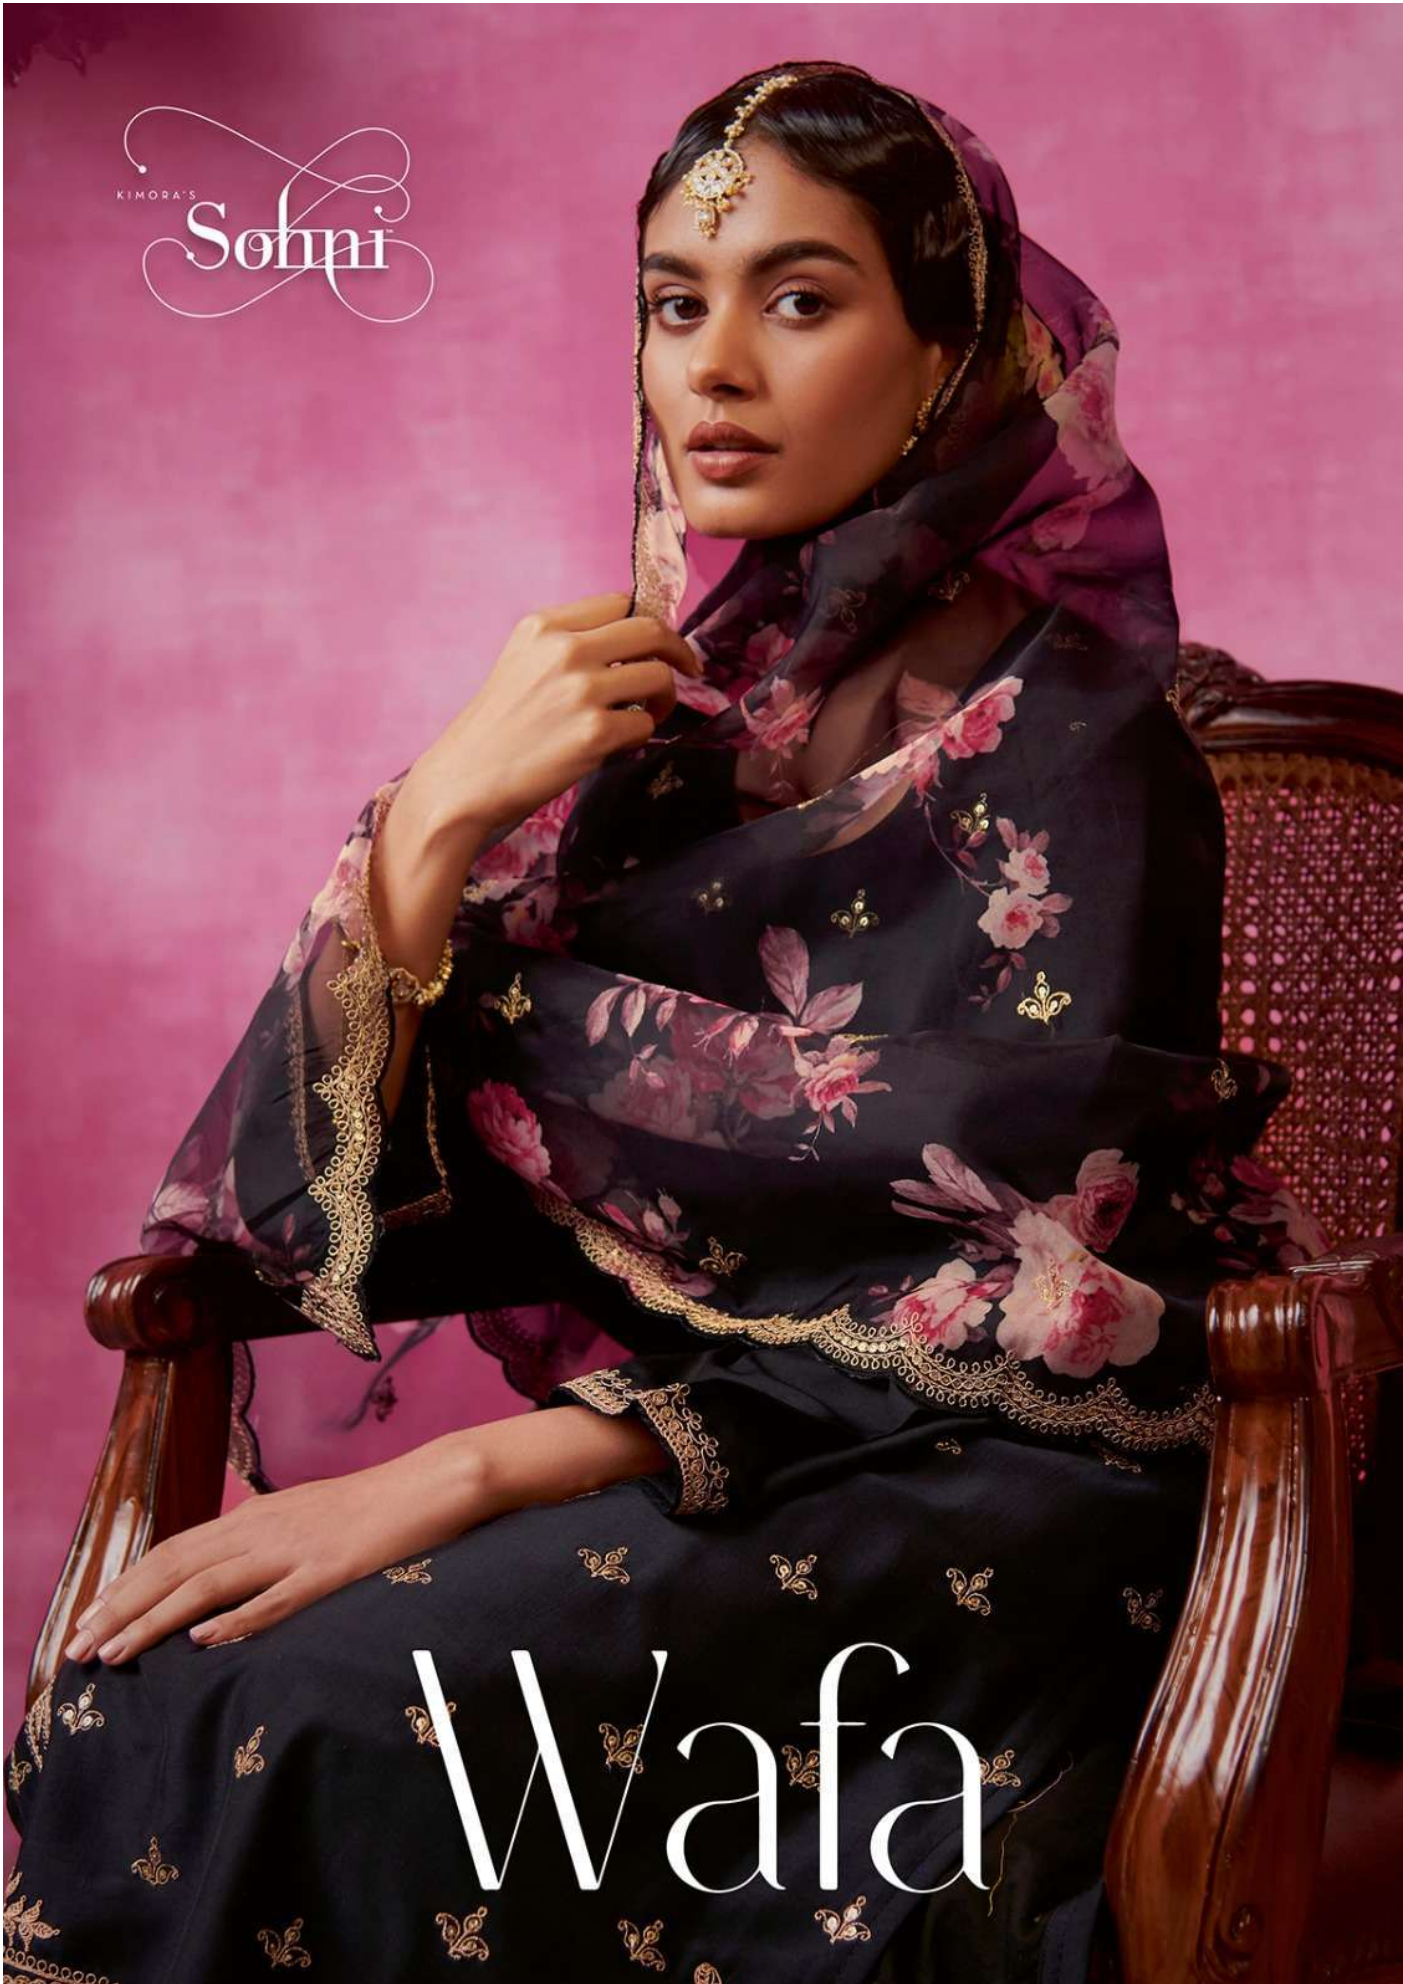

KIMORA'S
Sohmi

Wafa