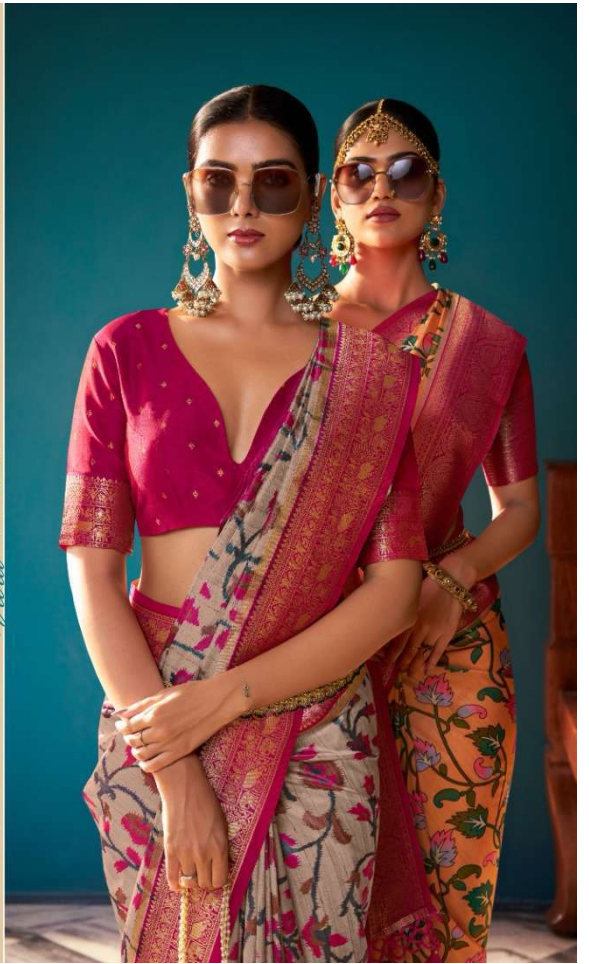

# The Kanchi

A STYLING GUIDE TO

— KANJIVARAM PATTU —

*Pankh*  
AS THE FAUNA

Pankh  
DESIGNER OF WOMEN

Fresh AS THE BREEZE

6705

Pankh™  
Beauty of Weaves

# The Kanchi

A STYLING GUIDE TO

— KANJIVARAM PATTU —

Wonderer AS THE SOUL