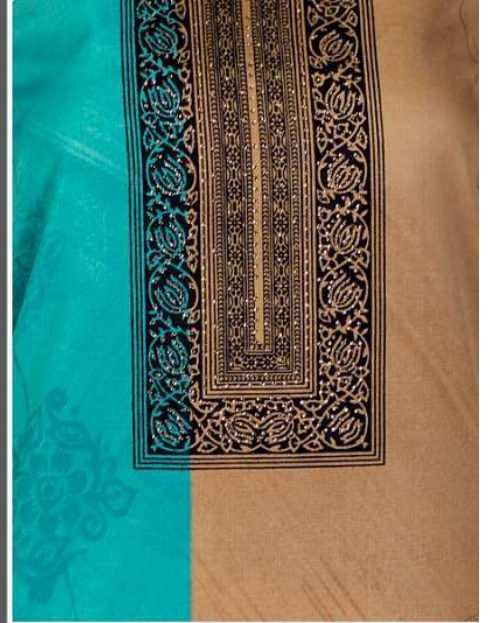

**SUZUKI**

(0190)

**SUZUKI**

Top : Pure Mal Cotton Print With Work.

Bottom :- Pure Mal Cotton Dyed.

Dupatta :- Pure Mal Cotton Print.

0190-D

  
**SUZUKI**  
(0190)

Top : Pure Mal Cotton Print With Work.  
Bottom :- Pure Mal Cotton Dyed.  
Dupatta :- Pure Mal Cotton Print.

**SUZUKI**

(0190)

**SUZUKI**

Top : Pure Mal Cotton Print With Work.

Bottom :- Pure Mal Cotton Dyed.

Dupatta :- Pure Mal Cotton Print.

0190-A

**SUZUKI**

Top : Pure Mal Cotton Print With Work.

Bottom :- Pure Mal Cotton Dyed.

Dupatta :- Pure Mal Cotton Print.

0190-B

**SUZUKI**

Top : Pure Mal Cotton Print With Work.

Bottom :- Pure Mal Cotton Dyed.

Dupatta :- Pure Mal Cotton Print.

0190-C