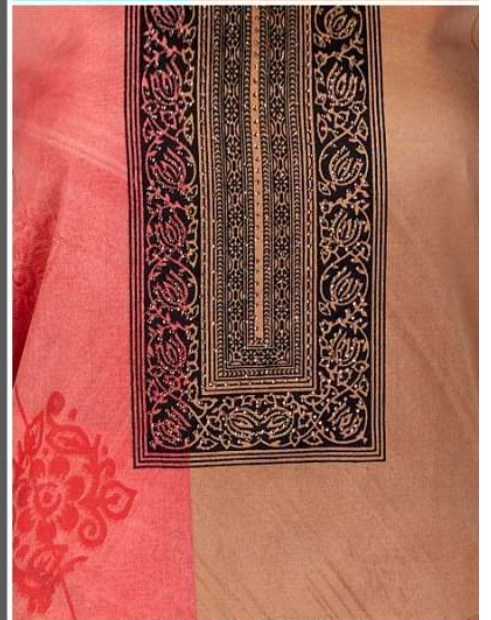

**SUZUKI**

(0190)

**SUZUKI**

Top : Pure Mal Cotton Print With Work.

Bottom :- Pure Mal Cotton Dyed.

Dupatta :- Pure Mal Cotton Print.

0190-D

  
**SUZUKI**  
(0190)

Top : Pure Mal Cotton Print With Work.  
Bottom :- Pure Mal Cotton Dyed.  
Dupatta :- Pure Mal Cotton Print.

**SUZUKI**

(0190)

**SUZUKI**

Top : Pure Mal Cotton Print With Work.

Bottom :- Pure Mal Cotton Dyed.

Dupatta :- Pure Mal Cotton Print.

0190-A

**SUZUKI**

Top : Pure Mal Cotton Print With Work.

Bottom :- Pure Mal Cotton Dyed.

Dupatta :- Pure Mal Cotton Print.

0190-B

**SUZUKI**

Top : Pure Mal Cotton Print With Work.

Bottom :- Pure Mal Cotton Dyed.

Dupatta :- Pure Mal Cotton Print.

0190-C