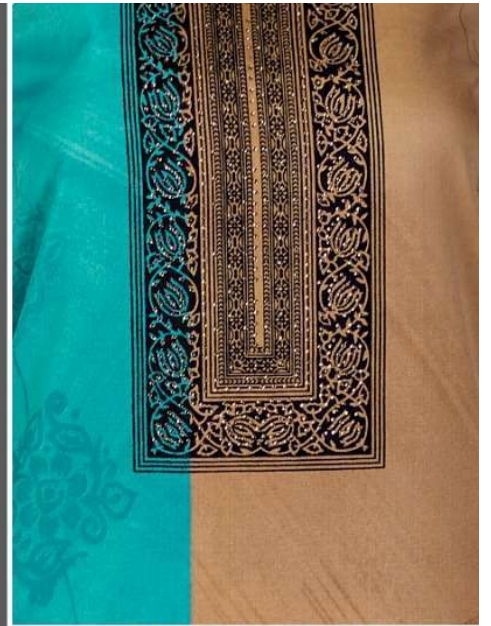

**SUZUKI**

(0190)

**SUZUKI**

Top : Pure Mal Cotton Print With Work.

Bottom :- Pure Mal Cotton Dyed.

Dupatta :- Pure Mal Cotton Print.

0190-D

  
**SUZUKI**  
(0190)

Top : Pure Mal Cotton Print With Work.  
Bottom :- Pure Mal Cotton Dyed.  
Dupatta :- Pure Mal Cotton Print.

**SUZUKI**

(0190)

**SUZUKI**

Top : Pure Mal Cotton Print With Work.

Bottom :- Pure Mal Cotton Dyed.

Dupatta :- Pure Mal Cotton Print.

0190-A

**SUZUKI**

Top : Pure Mal Cotton Print With Work.

Bottom :- Pure Mal Cotton Dyed.

Dupatta :- Pure Mal Cotton Print.

0190-B

**SUZUKI**

Top : Pure Mal Cotton Print With Work.

Bottom :- Pure Mal Cotton Dyed.

Dupatta :- Pure Mal Cotton Print.

0190-C