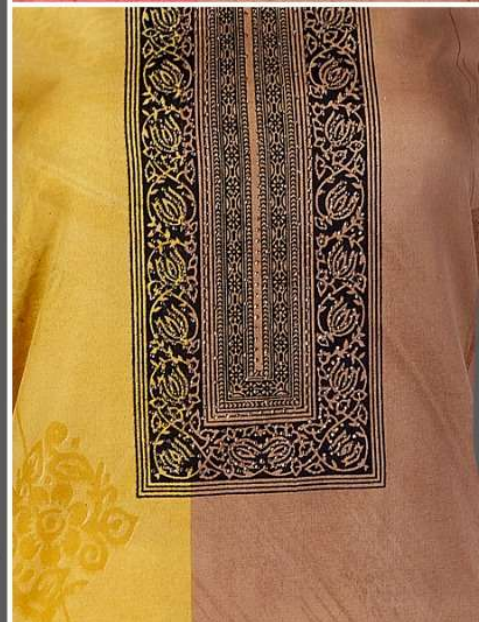

**SUZUKI**

(0190)

**SUZUKI**

Top : Pure Mal Cotton Print With Work.

Bottom :- Pure Mal Cotton Dyed.

Dupatta :- Pure Mal Cotton Print.

0190-D

  
**SUZUKI**  
(0190)

Top : Pure Mal Cotton Print With Work.  
Bottom :- Pure Mal Cotton Dyed.  
Dupatta :- Pure Mal Cotton Print.

**SUZUKI**

(0190)

**SUZUKI**

Top : Pure Mal Cotton Print With Work.

Bottom :- Pure Mal Cotton Dyed.

Dupatta :- Pure Mal Cotton Print.

0190-A

**SUZUKI**

Top : Pure Mal Cotton Print With Work.

Bottom :- Pure Mal Cotton Dyed.

Dupatta :- Pure Mal Cotton Print.

0190-B

**SUZUKI**

Top : Pure Mal Cotton Print With Work.

Bottom :- Pure Mal Cotton Dyed.

Dupatta :- Pure Mal Cotton Print.

0190-C