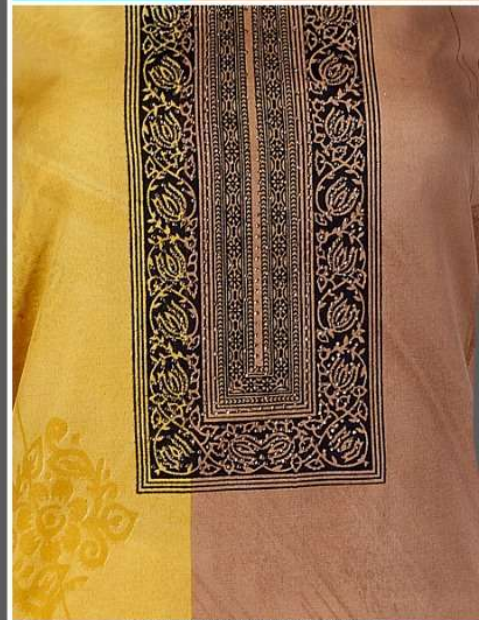

**SUZUKI**

(0190)

**SUZUKI**

Top : Pure Mal Cotton Print With Work.

Bottom :- Pure Mal Cotton Dyed.

Dupatta :- Pure Mal Cotton Print.

0190-D

  
**SUZUKI**  
(0190)

Top : Pure Mal Cotton Print With Work.  
Bottom :- Pure Mal Cotton Dyed.  
Dupatta :- Pure Mal Cotton Print.

**SUZUKI**

(0190)

**SUZUKI**

Top : Pure Mal Cotton Print With Work.

Bottom :- Pure Mal Cotton Dyed.

Dupatta :- Pure Mal Cotton Print.

0190-A

**SUZUKI**

Top : Pure Mal Cotton Print With Work.

Bottom :- Pure Mal Cotton Dyed.

Dupatta :- Pure Mal Cotton Print.

0190-B

**SUZUKI**

Top : Pure Mal Cotton Print With Work.

Bottom :- Pure Mal Cotton Dyed.

Dupatta :- Pure Mal Cotton Print.

0190-C