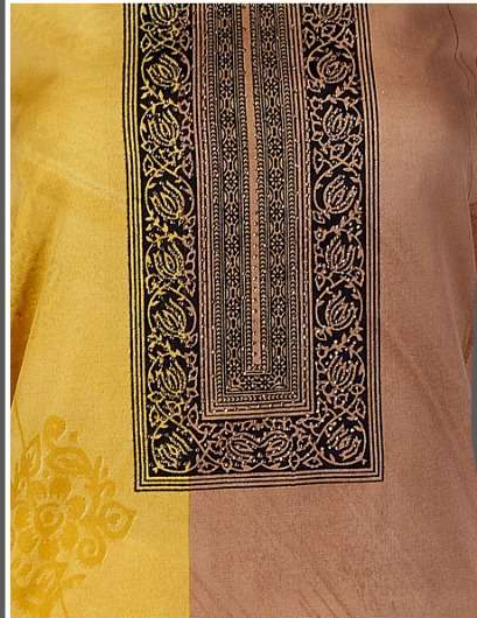

**SUZUKI**

(0190)

**SUZUKI**

Top : Pure Mal Cotton Print With Work.

Bottom :- Pure Mal Cotton Dyed.

Dupatta :- Pure Mal Cotton Print.

0190-D

  
**SUZUKI**  
(0190)

Top : Pure Mal Cotton Print With Work.  
Bottom :- Pure Mal Cotton Dyed.  
Dupatta :- Pure Mal Cotton Print.

**SUZUKI**

(0190)

**SUZUKI**

Top : Pure Mal Cotton Print With Work.

Bottom :- Pure Mal Cotton Dyed.

Dupatta :- Pure Mal Cotton Print.

0190-A

**SUZUKI**

Top : Pure Mal Cotton Print With Work.

Bottom :- Pure Mal Cotton Dyed.

Dupatta :- Pure Mal Cotton Print.

0190-B

**SUZUKI**

Top : Pure Mal Cotton Print With Work.

Bottom :- Pure Mal Cotton Dyed.

Dupatta :- Pure Mal Cotton Print.

0190-C