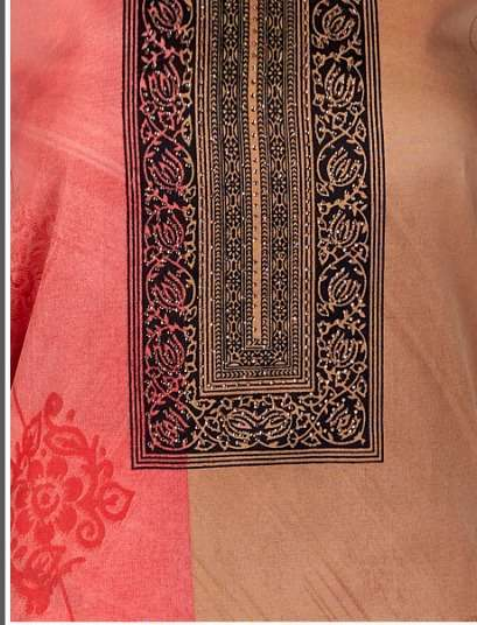

**SUZUKI**

(0190)

**SUZUKI**

Top : Pure Mal Cotton Print With Work.

Bottom :- Pure Mal Cotton Dyed.

Dupatta :- Pure Mal Cotton Print.

0190-D

  
**SUZUKI**  
(0190)

Top : Pure Mal Cotton Print With Work.  
Bottom :- Pure Mal Cotton Dyed.  
Dupatta :- Pure Mal Cotton Print.

**SUZUKI**

(0190)

**SUZUKI**

Top : Pure Mal Cotton Print With Work.

Bottom :- Pure Mal Cotton Dyed.

Dupatta :- Pure Mal Cotton Print.

0190-A

**SUZUKI**

Top : Pure Mal Cotton Print With Work.

Bottom :- Pure Mal Cotton Dyed.

Dupatta :- Pure Mal Cotton Print.

0190-B

**SUZUKI**

Top : Pure Mal Cotton Print With Work.

Bottom :- Pure Mal Cotton Dyed.

Dupatta :- Pure Mal Cotton Print.

0190-C