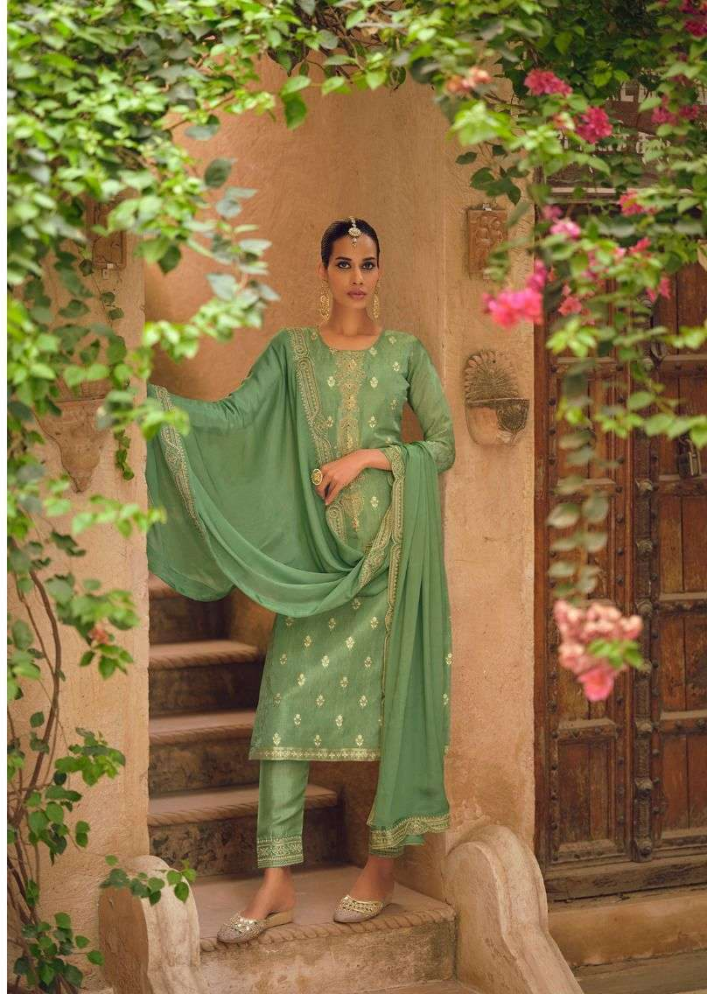

CINDERELLA
Design by
Sangeeta Patel

10339