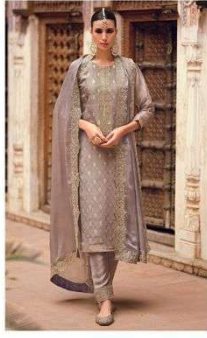

10332

10333

10334

10335

10336

10337

10338

10339