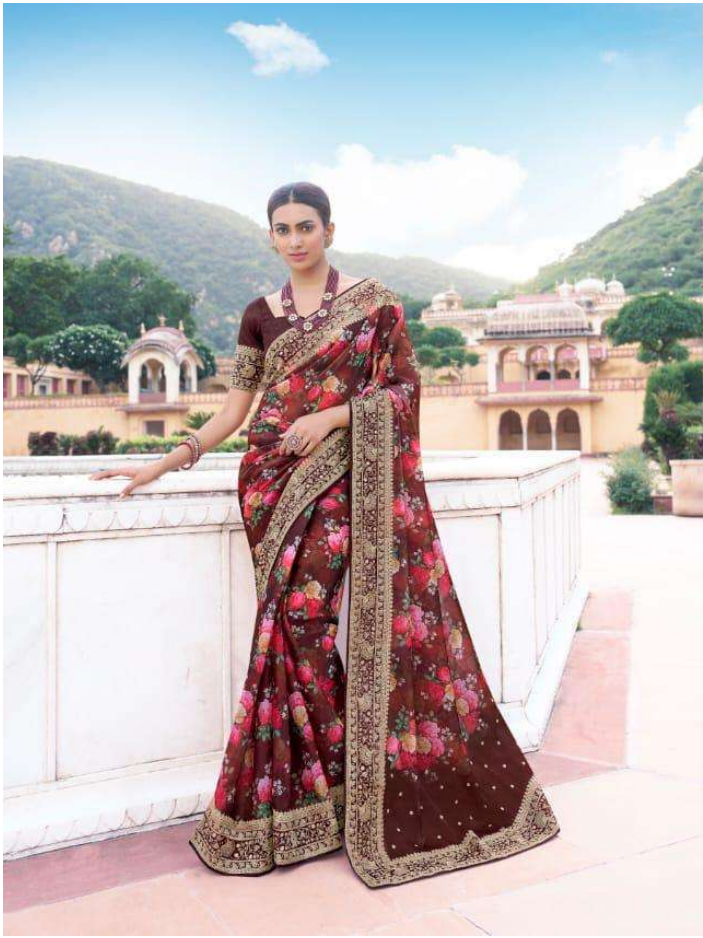

KAVIRA
Saree
508

An inset image on the left shows a woman from the back, wearing the saree. To the right of the inset is a gold-colored circular logo. Below the logo, the text "KAVIRA" is written in a serif font, followed by "Saree" in a smaller font, and "508" at the bottom.