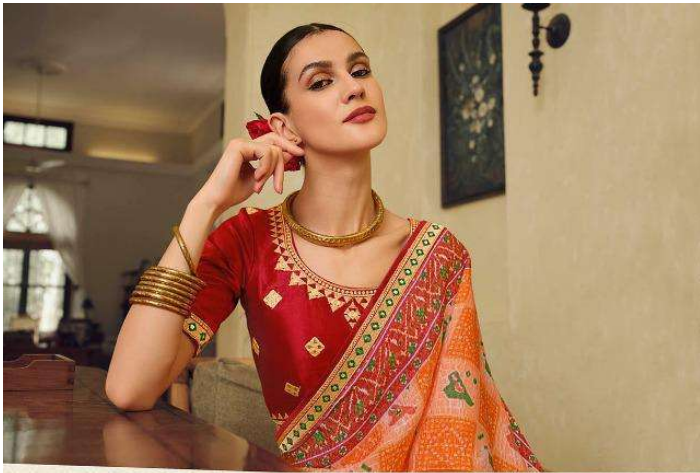

KAVIRA
Since 1968

D.NO.6401

KAVIRA
Bridal Wear

KAVIRA
Bridal Wear

* 4307 *

KAVIRA
Bridal Wear

KAVIRA
Bridal Wear

65407

KAVIRA
Saree
508

An inset image on the left shows a woman from the back, wearing the saree. To the right of the inset is a gold-colored circular logo. Below the logo, the text "KAVIRA" is written in a serif font, followed by "Saree" in a smaller font, and "508" at the bottom.