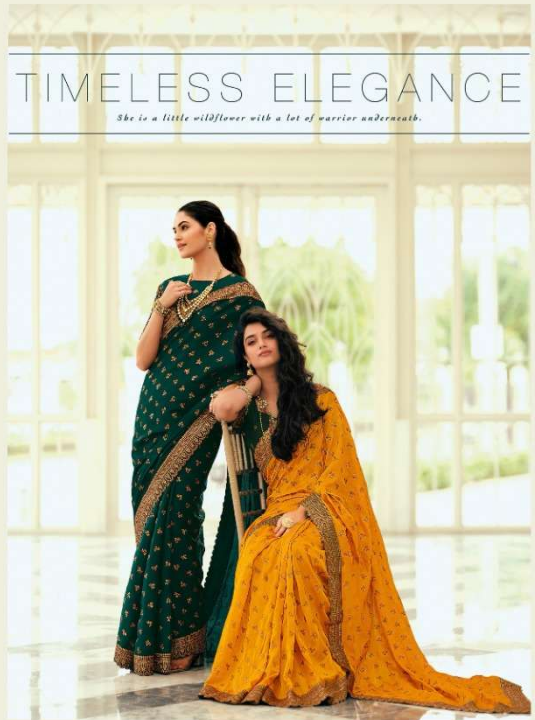

neel
madhav
CREATION
WE CAN DREAM FOR BETTER