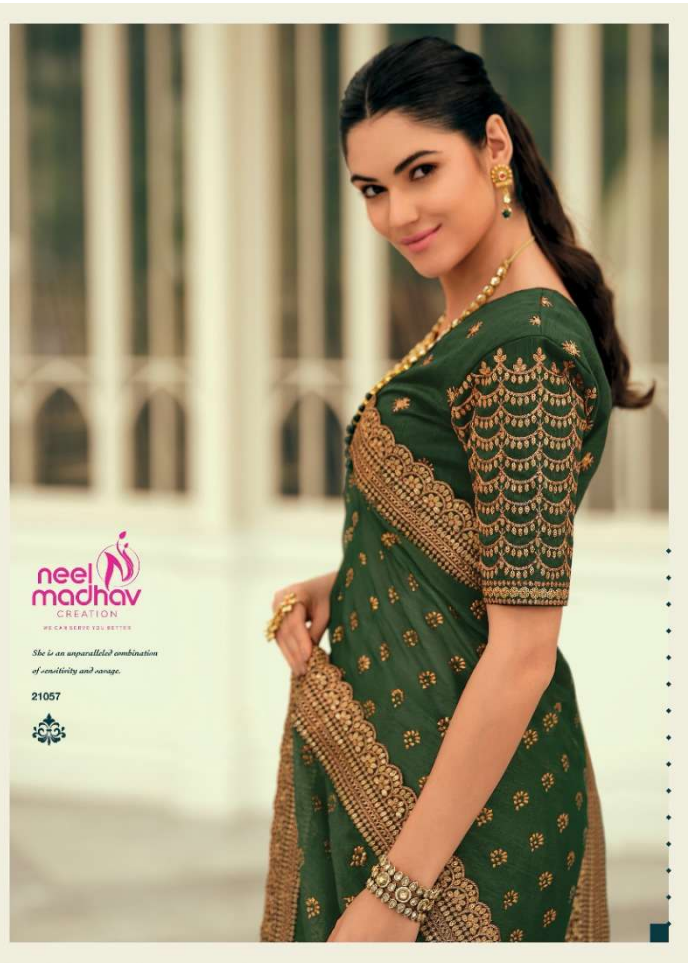

neel
madhav
CREATION
WE CARE FOR YOU BETTER

21057