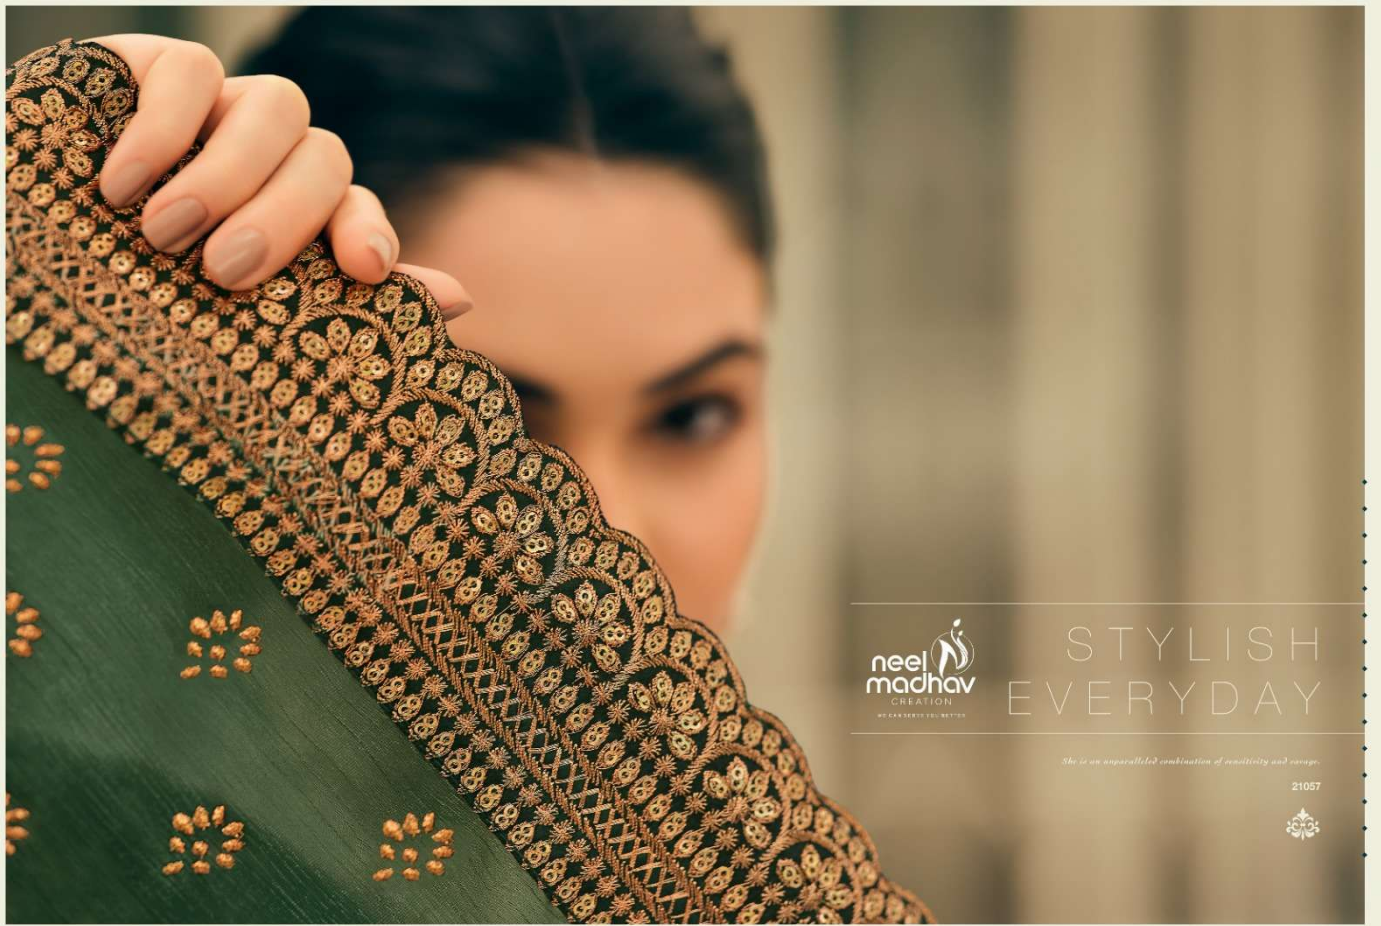

neel
madhav
CREATION
BY GARMENTS TOGETHER

STYLISH
EVERYDAY

21057