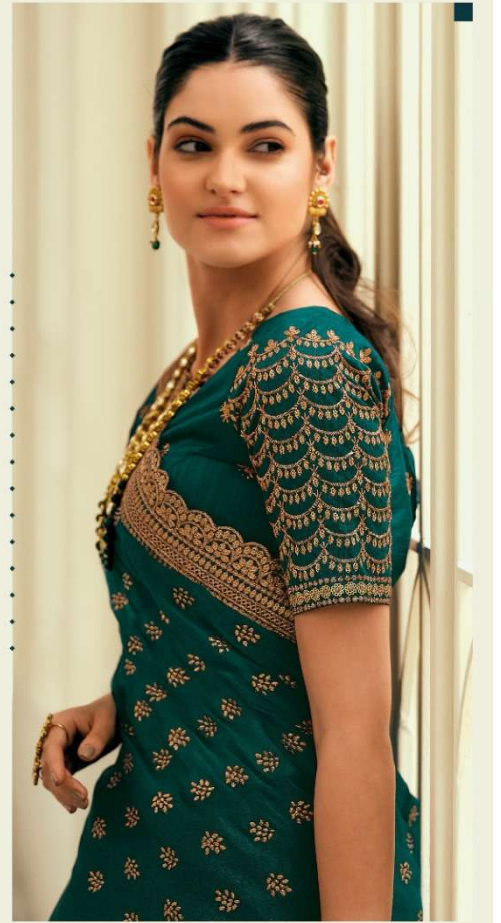

neel
madhav
CREATION
WE CAN DESIGN YOUR BETTER

21051