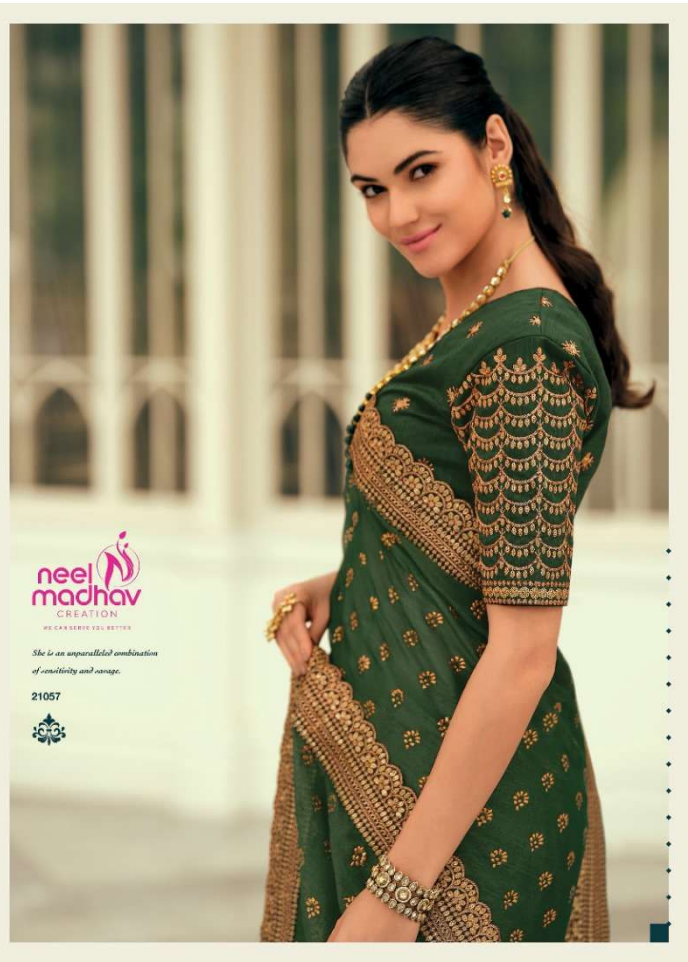

neel
madhav
CREATION
WE CARE FOR YOU BETTER

21057