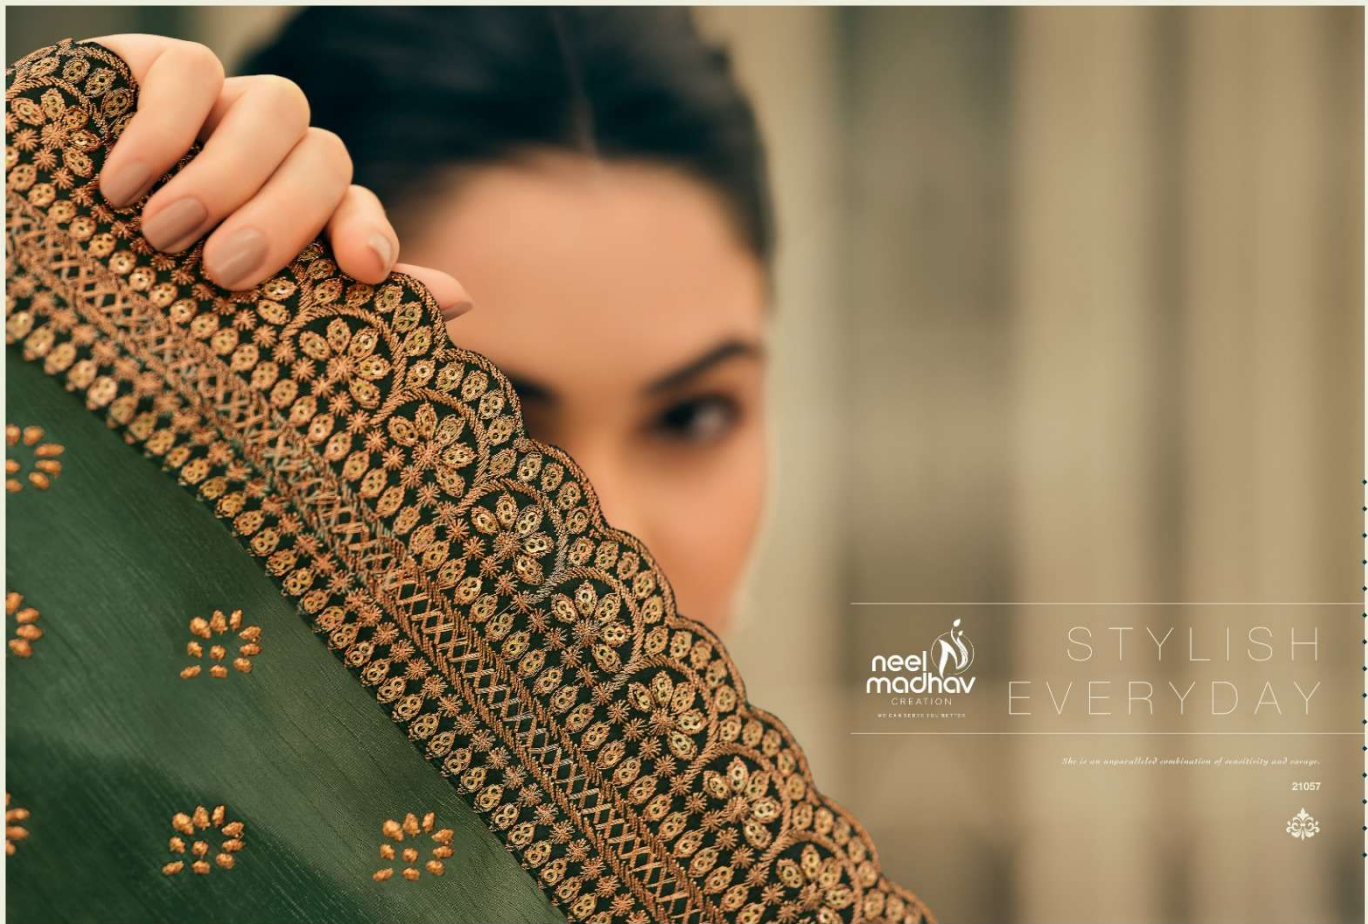

neel
madhav
CREATION
BY GARMENTS TO GO BYTES

STYLISH
EVERYDAY

21057