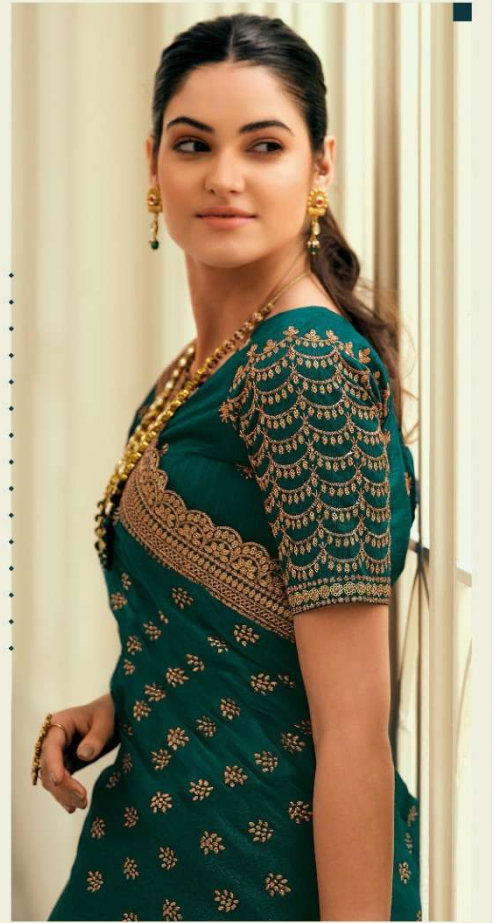

neel
madhav
CREATION
WE CAN DESIGN YOUR BETTER

21051