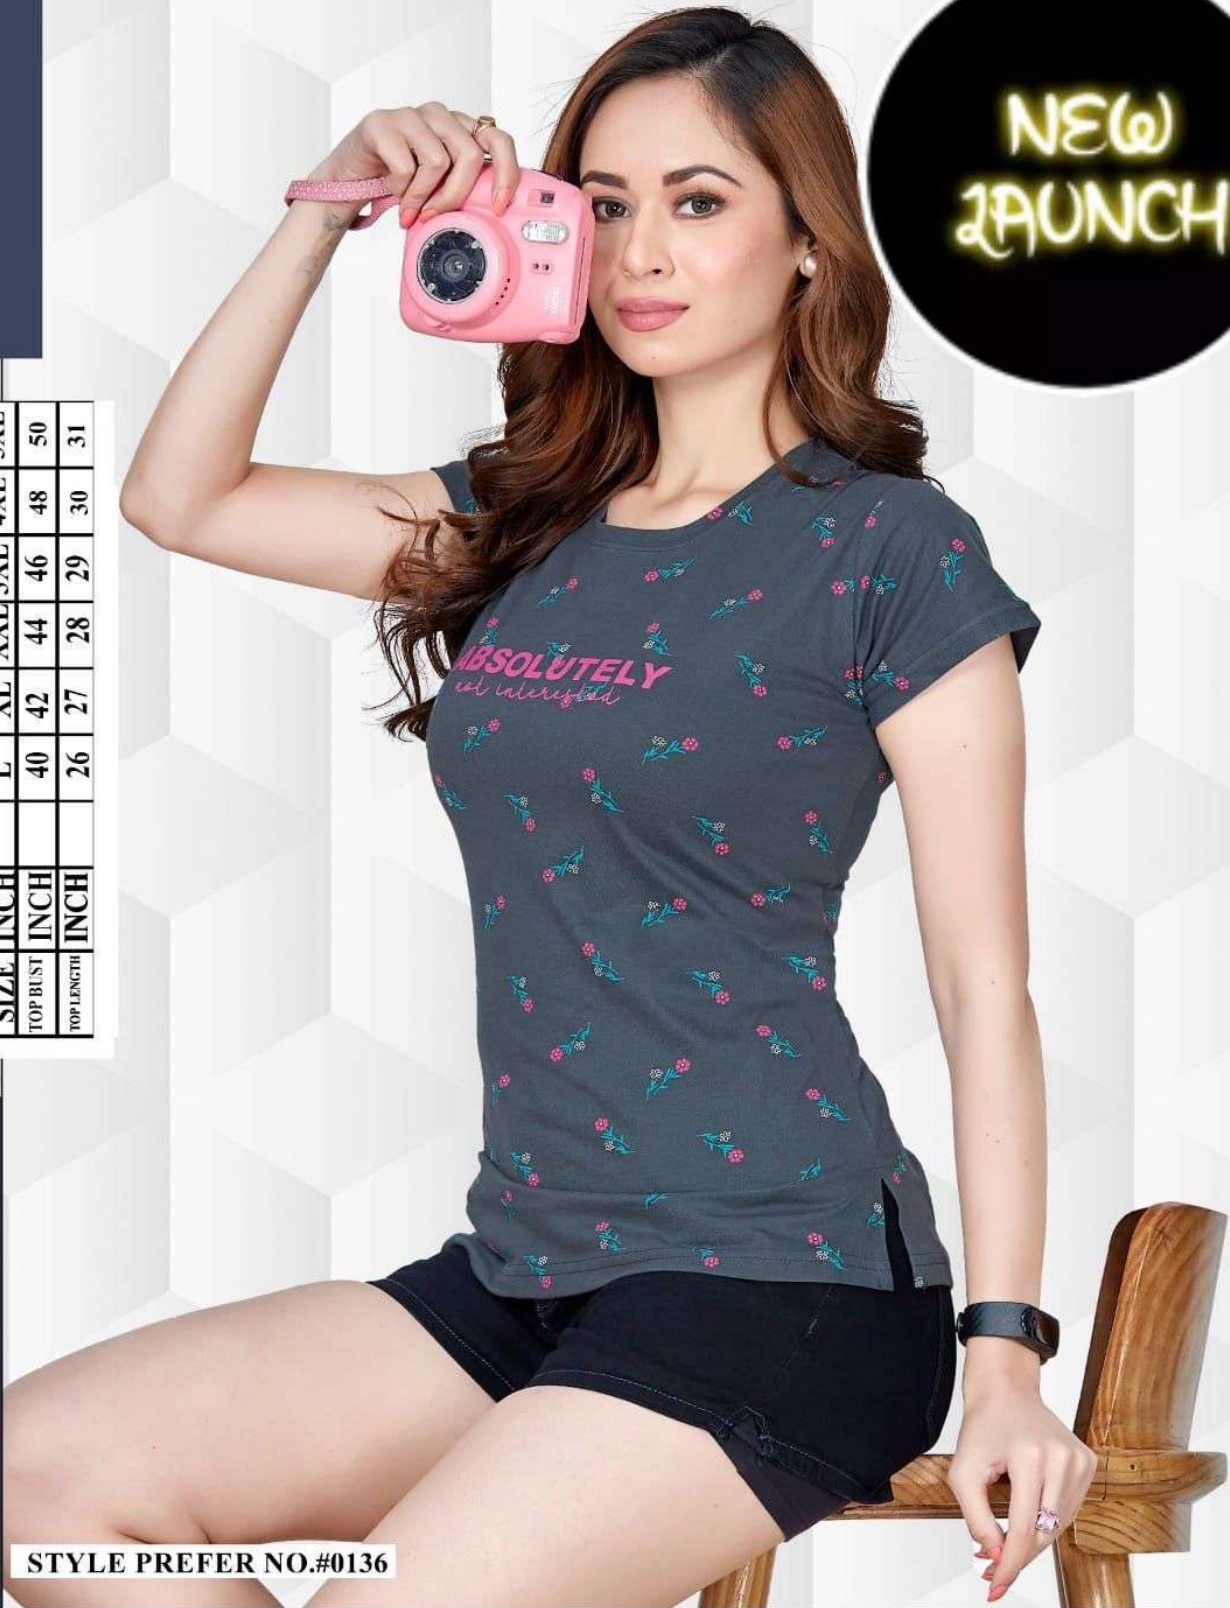

PREMIUM

**NEW
LAUNCH**

SIZE	INCH	L	XL	XXL	3XL	4XL	5XL
TOP BUST	INCH	40	42	44	46	48	50
TOP LENGTH	INCH	26	27	28	29	30	31

STYLE PREFER NO.#0136