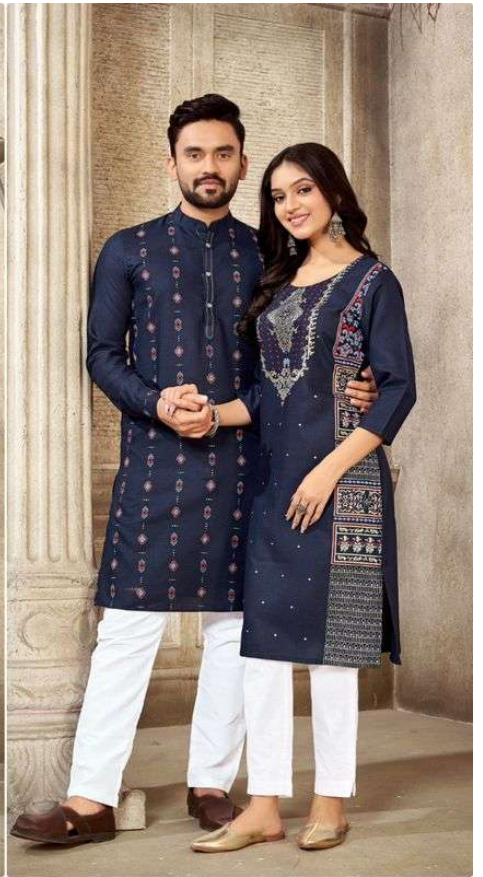

MEN'S KURTA SIZE CHART

SIZE	CHEST	WAIST	HIP	SHOULDER	LENGTH
M	41	39	43	16 1/2	44
L	43	41	45	17	44
XL	45	43	47	17 1/2	44
XXL	47	45	49	18	44

1002

Couple Goals