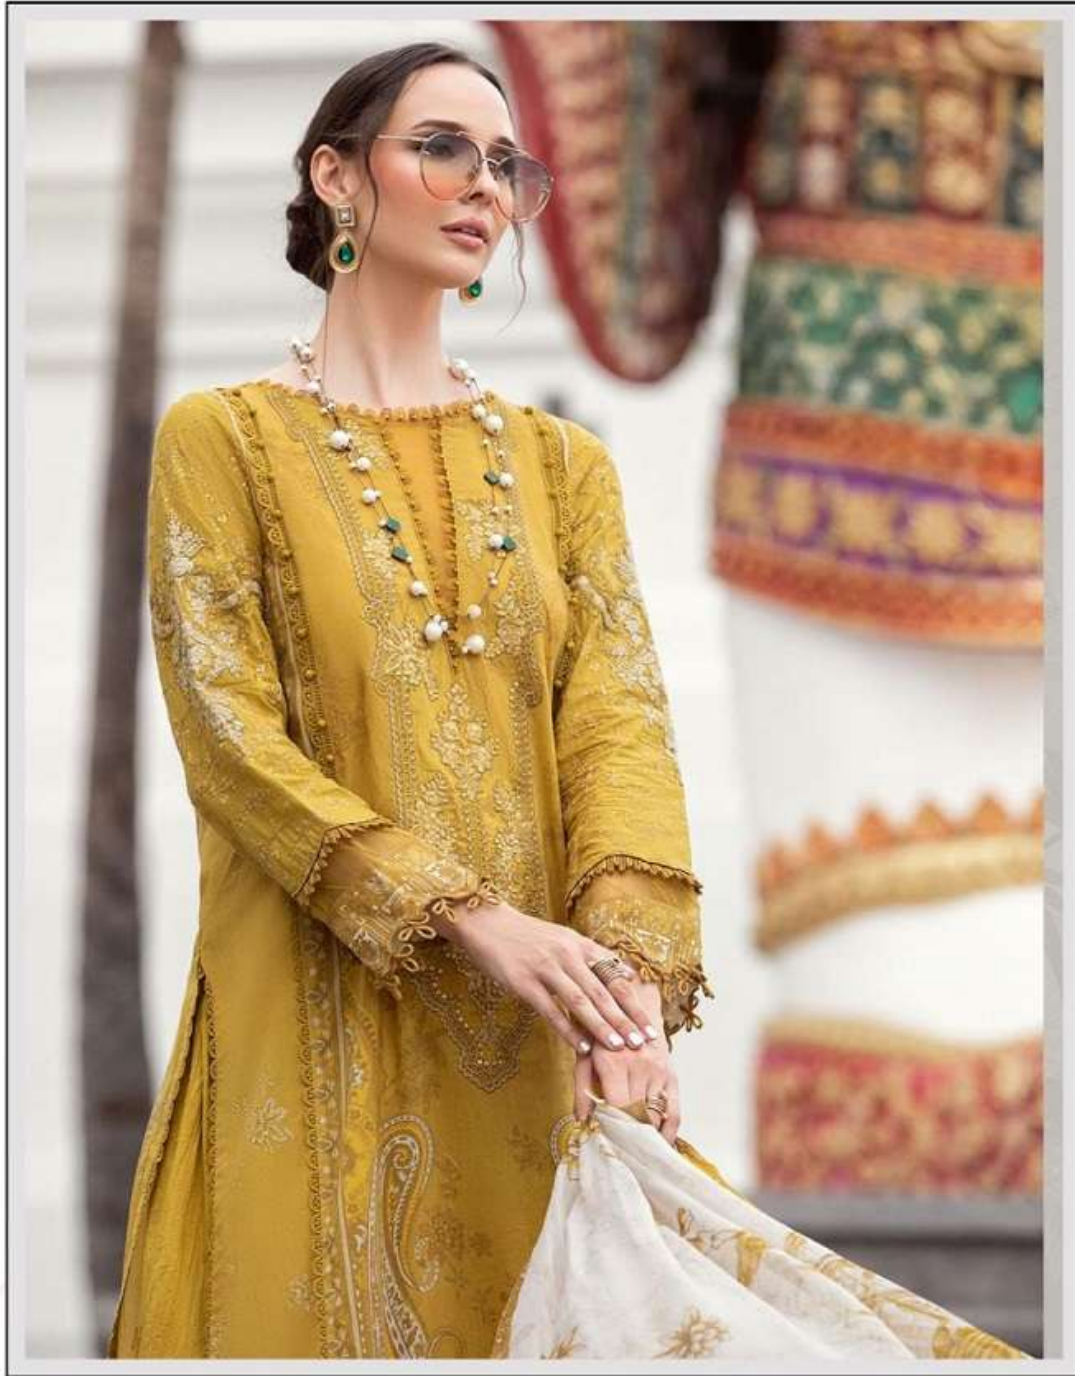

Gull Ahmed ORIGINAL LAWN^{TM}
LAWN COLLECTION