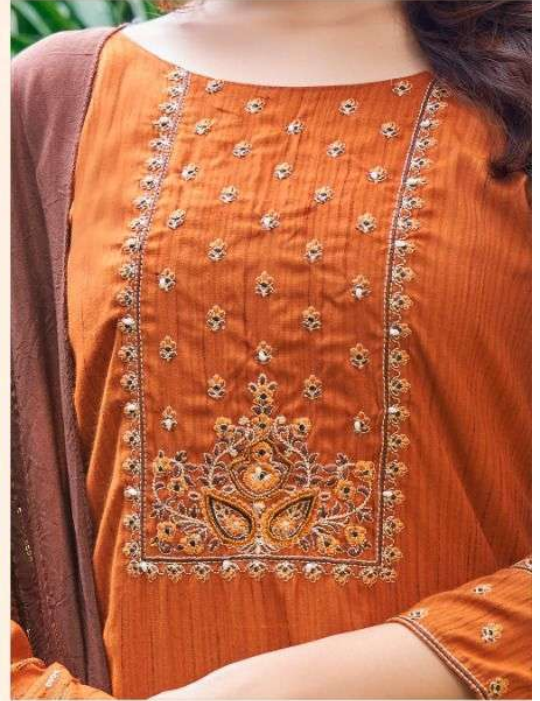

D.No.105

Cotton Mul Inner

READYMADE SET
KURTI+PANT+DUPATTA
• 3 PSC •