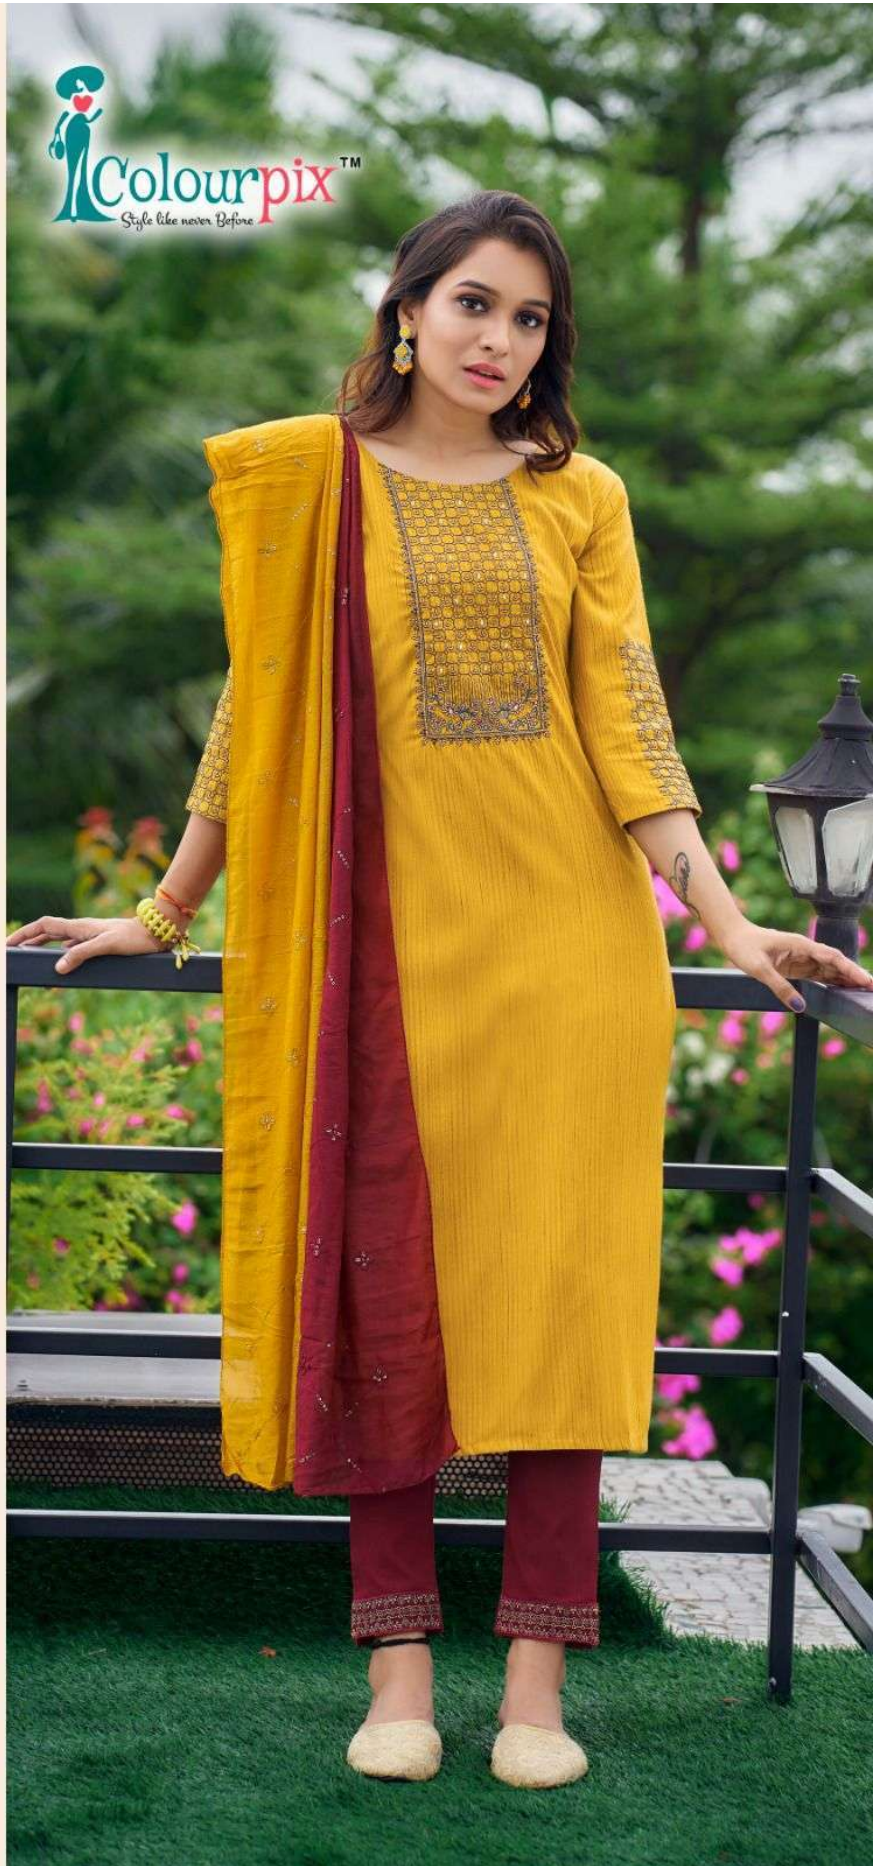

D.No.112

Cotton Mul Inner

READYMADE SET
KURTI+PANT+DUPATTA
• 3 PSC •

D.No.111

Cotton Mul Inner

READYMADE SET
KURTI+PANT+DUPATTA
• 3 PSC •

D.No.117

Cotton Mul Inner

 **Colourpix**™
Style like never Before

READYMADE SET
KURTI+PANT+DUPATTA
• 3 PSC •

D.No.114

Cotton Mul Inner

READYMADE SET
KURTI+PANT+DUPATTA
• 3 PSC •

D.No.112

Cotton Mul Inner

 **Colourpix**™
Style like never Before