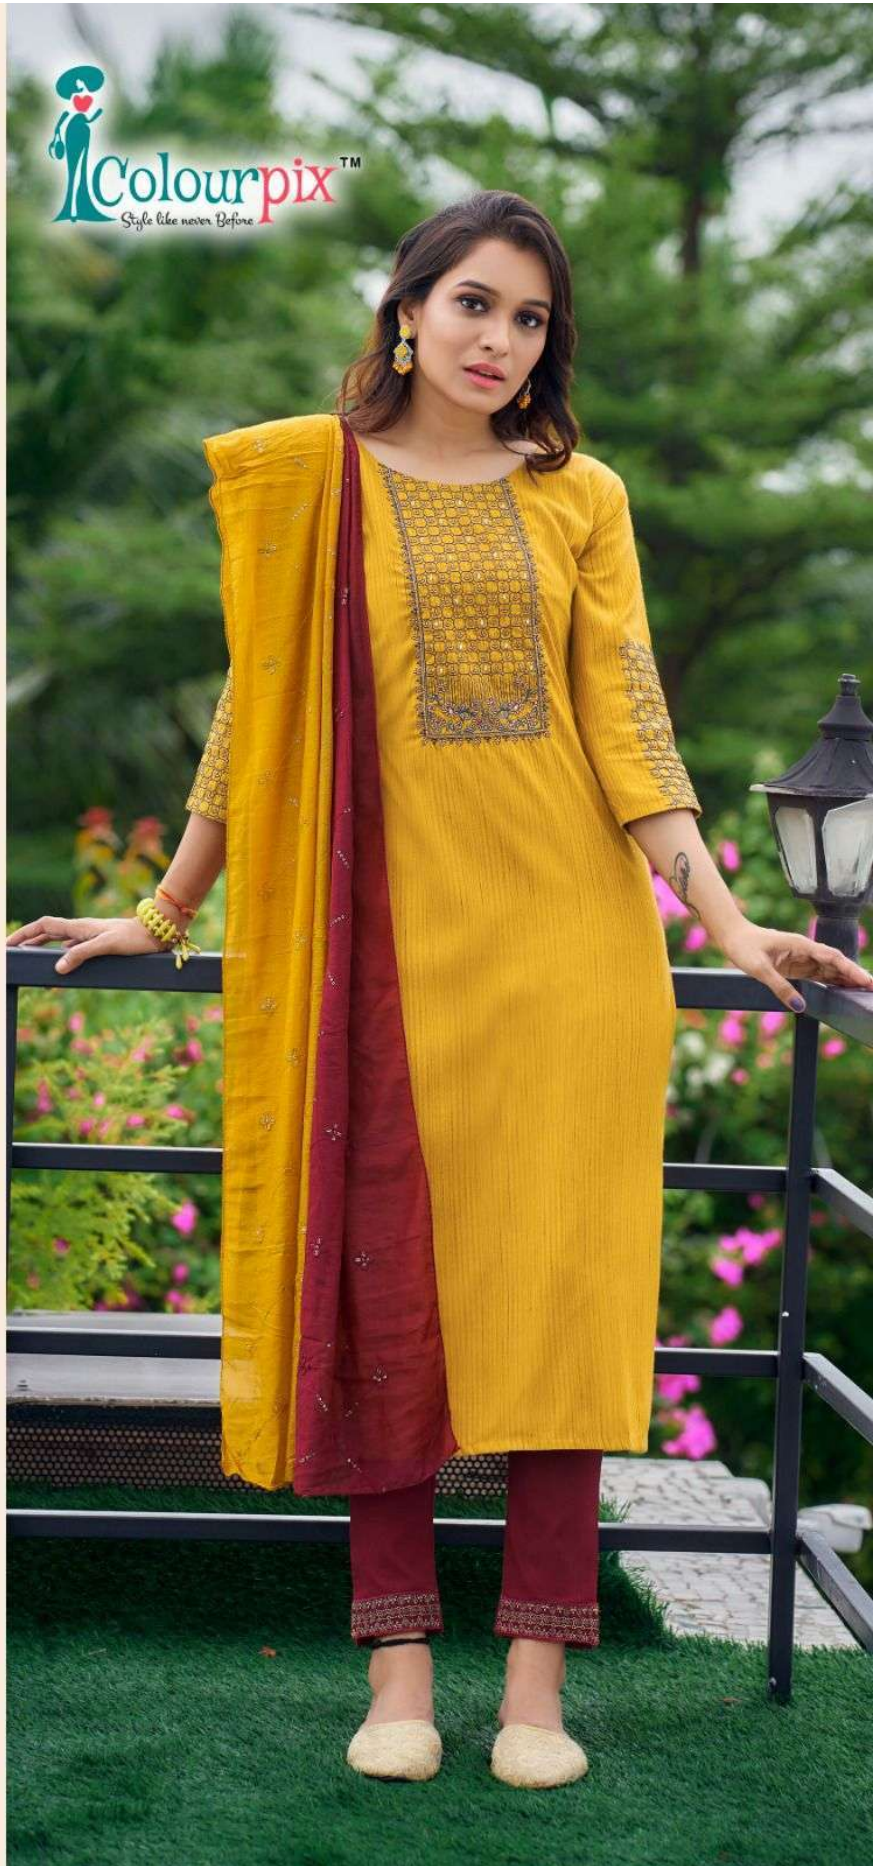

D.No.112

Cotton Mul Inner

READYMADE SET
KURTI+PANT+DUPATTA
• 3 PSC •

D.No.111

Cotton Mul Inner

READYMADE SET
KURTI+PANT+DUPATTA
• 3 PSC •

D.No.117

Cotton Mul Inner

 **Colourpix**™
Style like never Before

READYMADE SET
KURTI+PANT+DUPATTA
• 3 PSC •

D.No.114

Cotton Mul Inner

READYMADE SET
KURTI+PANT+DUPATTA
• 3 PSC •

D.No.112

Cotton Mul Inner

 **Colourpix**™
Style like never Before