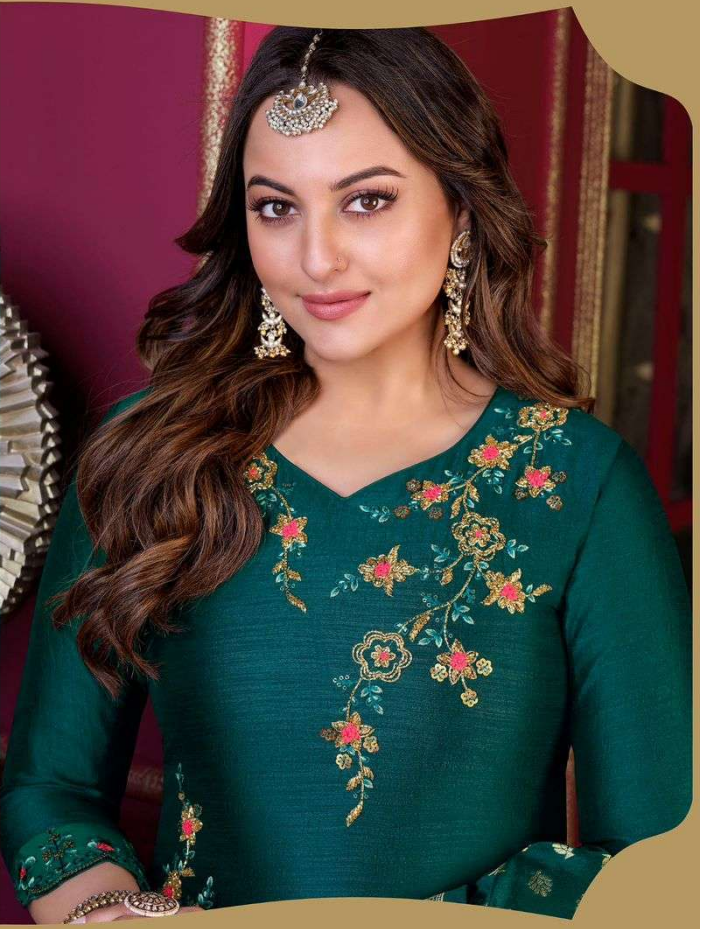

LILY&LALI®
GULS PRIDE
A PRODUCT OF **WIONZ** GROUP

best exemplified through these designs