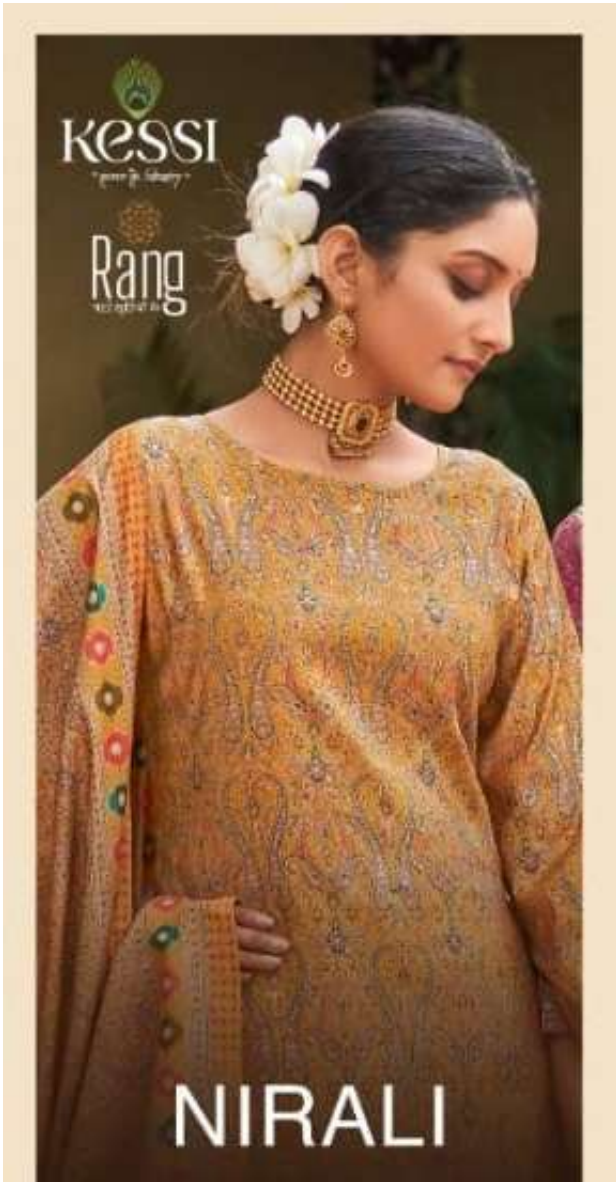

KESSI
KESHI RANG

Rang

NIRALI

KESSI
KESHI RANG

Rang

NIRALI

NIRALI

3834

KESSI
"pure by heritage"
Rang
"colorful by nature"

NIRALI

TOP - MUSLIN FOIL PRINT WITH SWAROVSKI DIAMONDS WORK
BOTTOM - RAYON
DUPATTA - MUSLIN PRINT

3833

3834