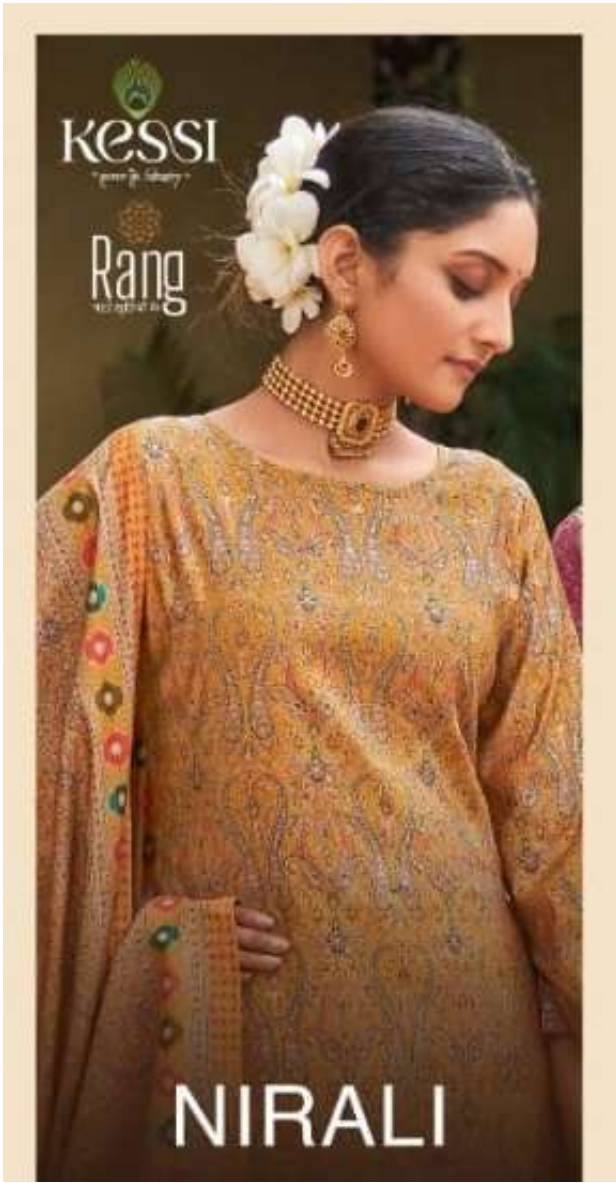

KESSI
KESHI RANG

Rang

NIRALI

KESSI
KESHI RANG

Rang
KESHI RANG

NIRALI

NIRALI

3834

KESSI
"pure by heritage"

Rang
"colorful by art"

NIRALI

TOP - MUSLIN FOIL PRINT WITH SWAROVSKI DIAMONDS WORK
BOTTOM - RAYON
DUPATTA - MUSLIN PRINT

3833

3834