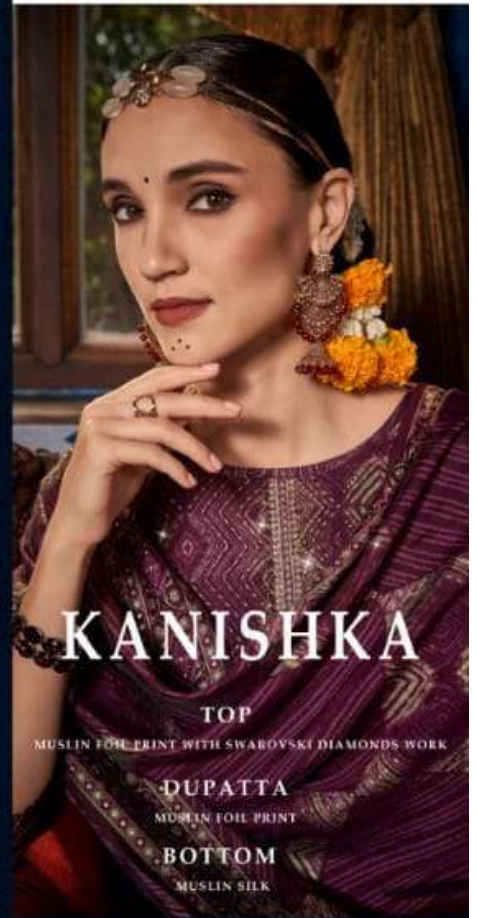

KANISHKA

3802

KANISHKA

3801

KANISHKA

3804

KESSI
"Kiss the Sky"

Rang
"The Spirit of Color"

3801

3802

KANISHKA

TOP

MUSLIN FOIL PRINT WITH SWAROVSKI DIAMONDS WORK

DUPATTA

MUSLIN FOIL PRINT

BOTTOM