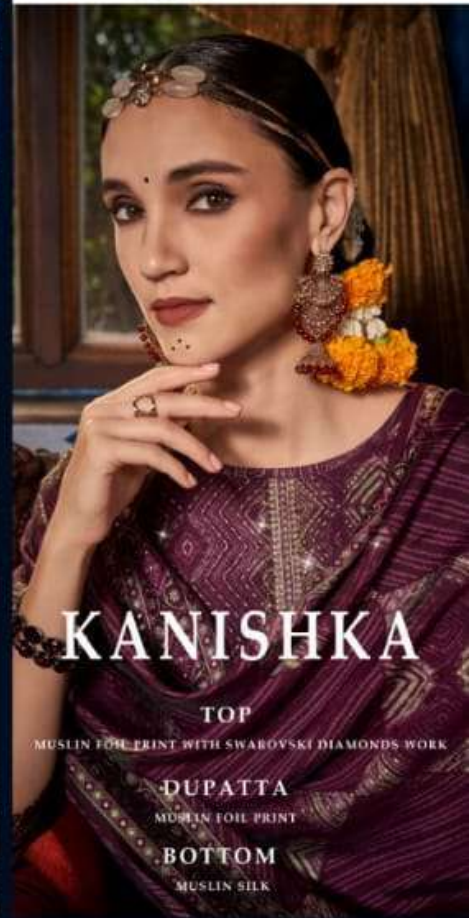

KANISHKA

3802

KANISHKA

3801

KANISHKA

3804

KESSI
"Kiss the Sky"

Rang
"The Spirit of Color"

3801

3802

KANISHKA

TOP

MUSLIN FOIL PRINT WITH SWAROVSKI DIAMONDS WORK

DUPATTA

MUSLIN FOIL PRINT

BOTTOM