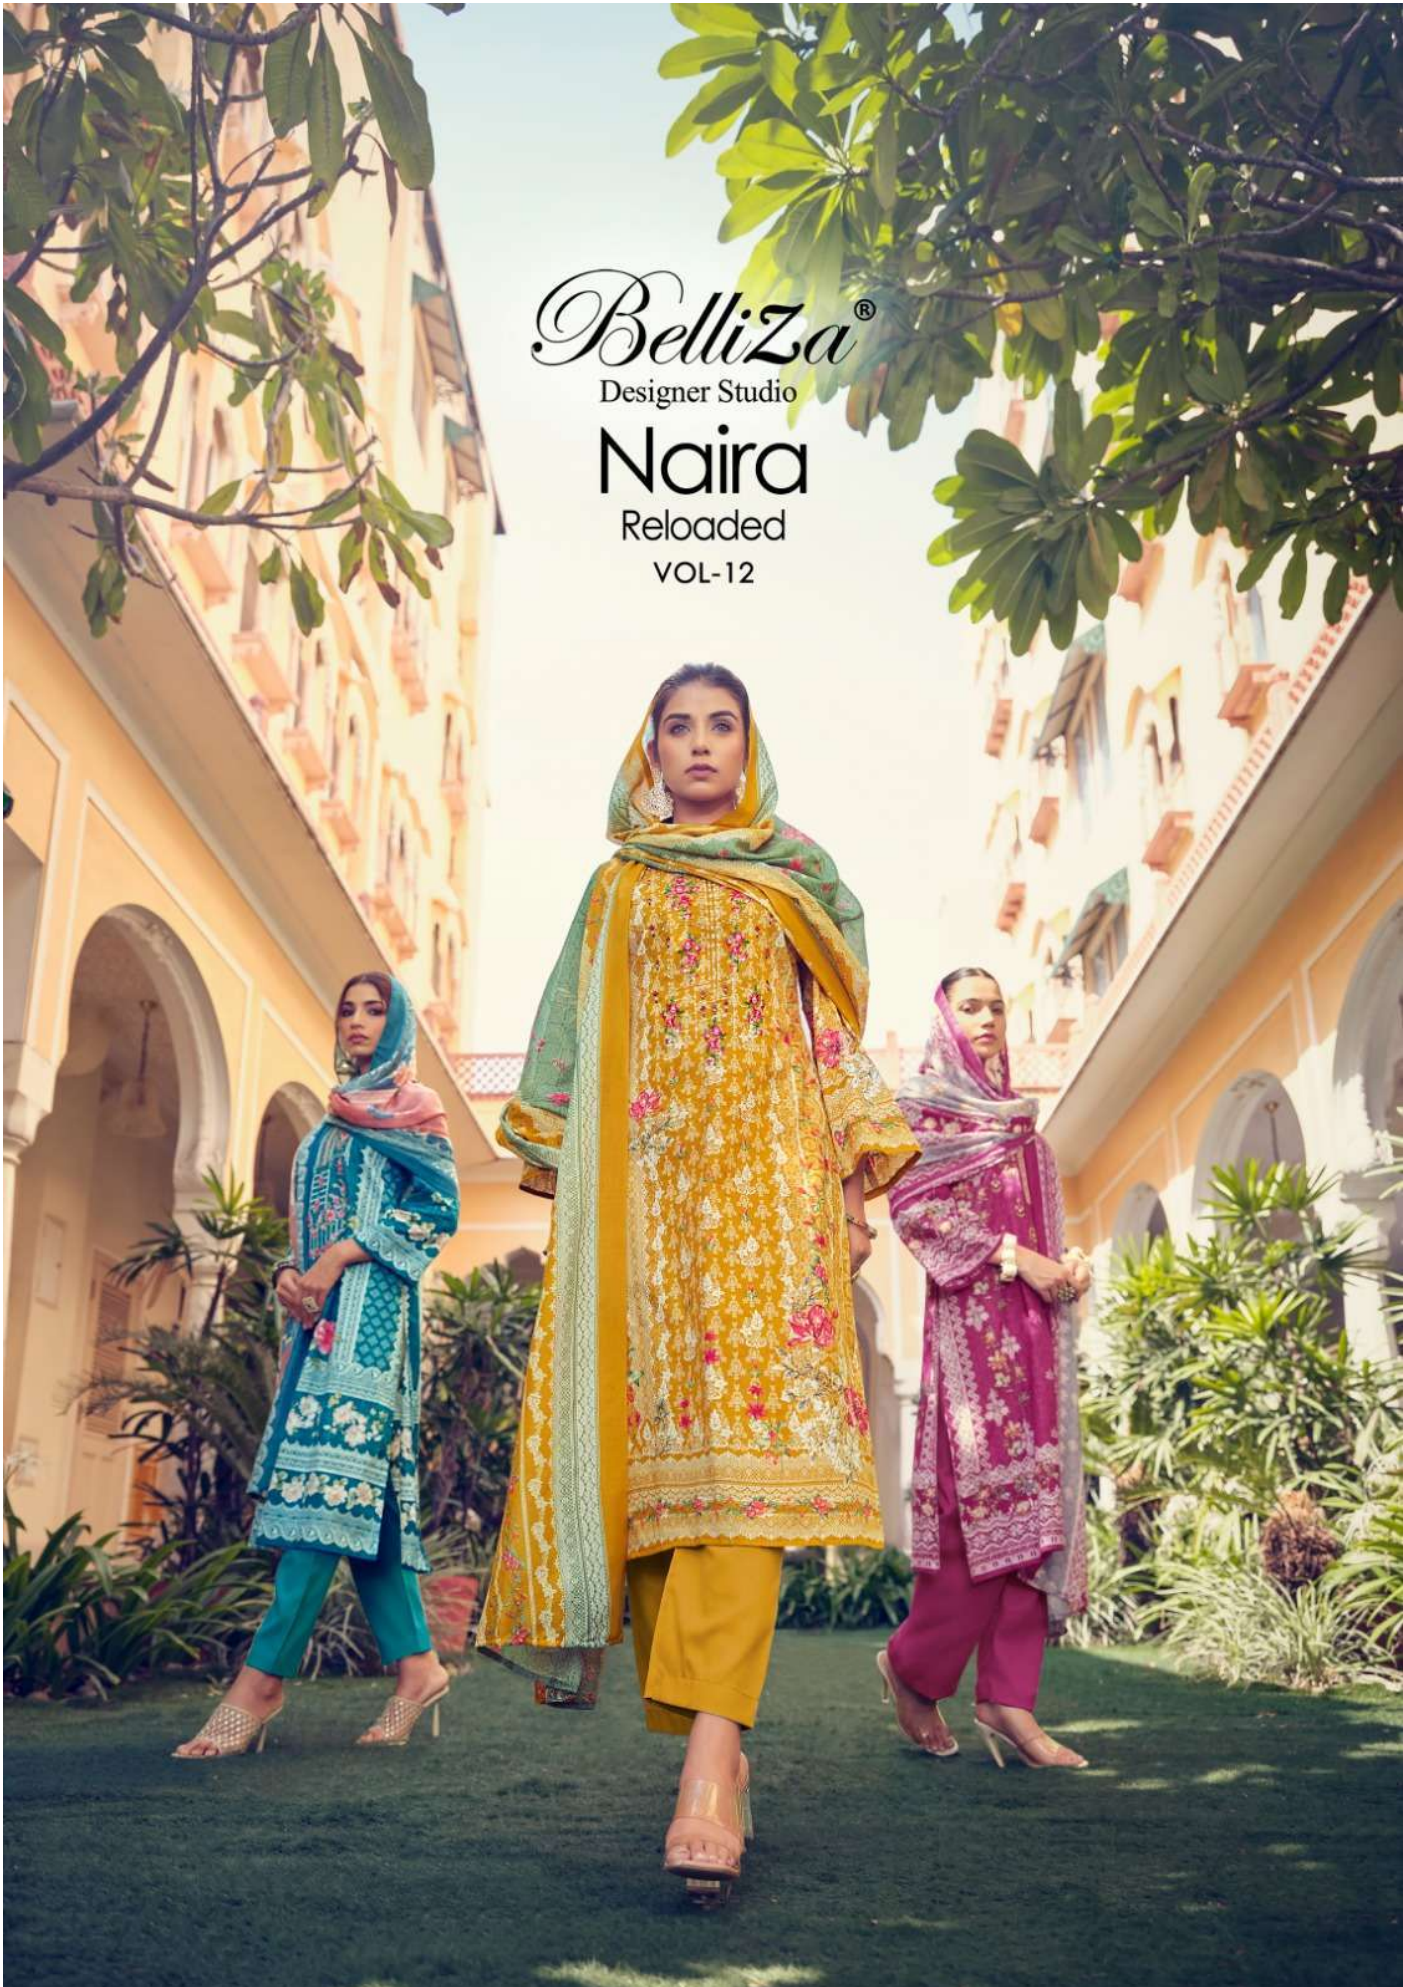

Belliza[®]

Designer Studio

Naira

Reloaded

VOL-12

Belliza[®]
Designer Studio
802-006

BelliZa[®]
Designer Studio

802-007

802-006

802-007

802-008

802-009

802-010

Belliza[®]
Designer Studio
Naira
Reloaded
VOL-12

TOP

100% PURE COTTON PRINT WITH EXCLUSIVE EMBROIDERY WORK. (2.50 mtr apx)

DUPATTA

100% PURE COTTON MAL MAL DUPATTA PRINT. (2.30 mtr apx)

BOTTOM

100% PURE COTTON. (3.00 mtr apx)

Belliza[®]
Designer Studio

BelliZa[®]
Designer Studio
802-002

Belliza[®]
Designer Studio
802-003

BelliZa[®]
Designer Studio