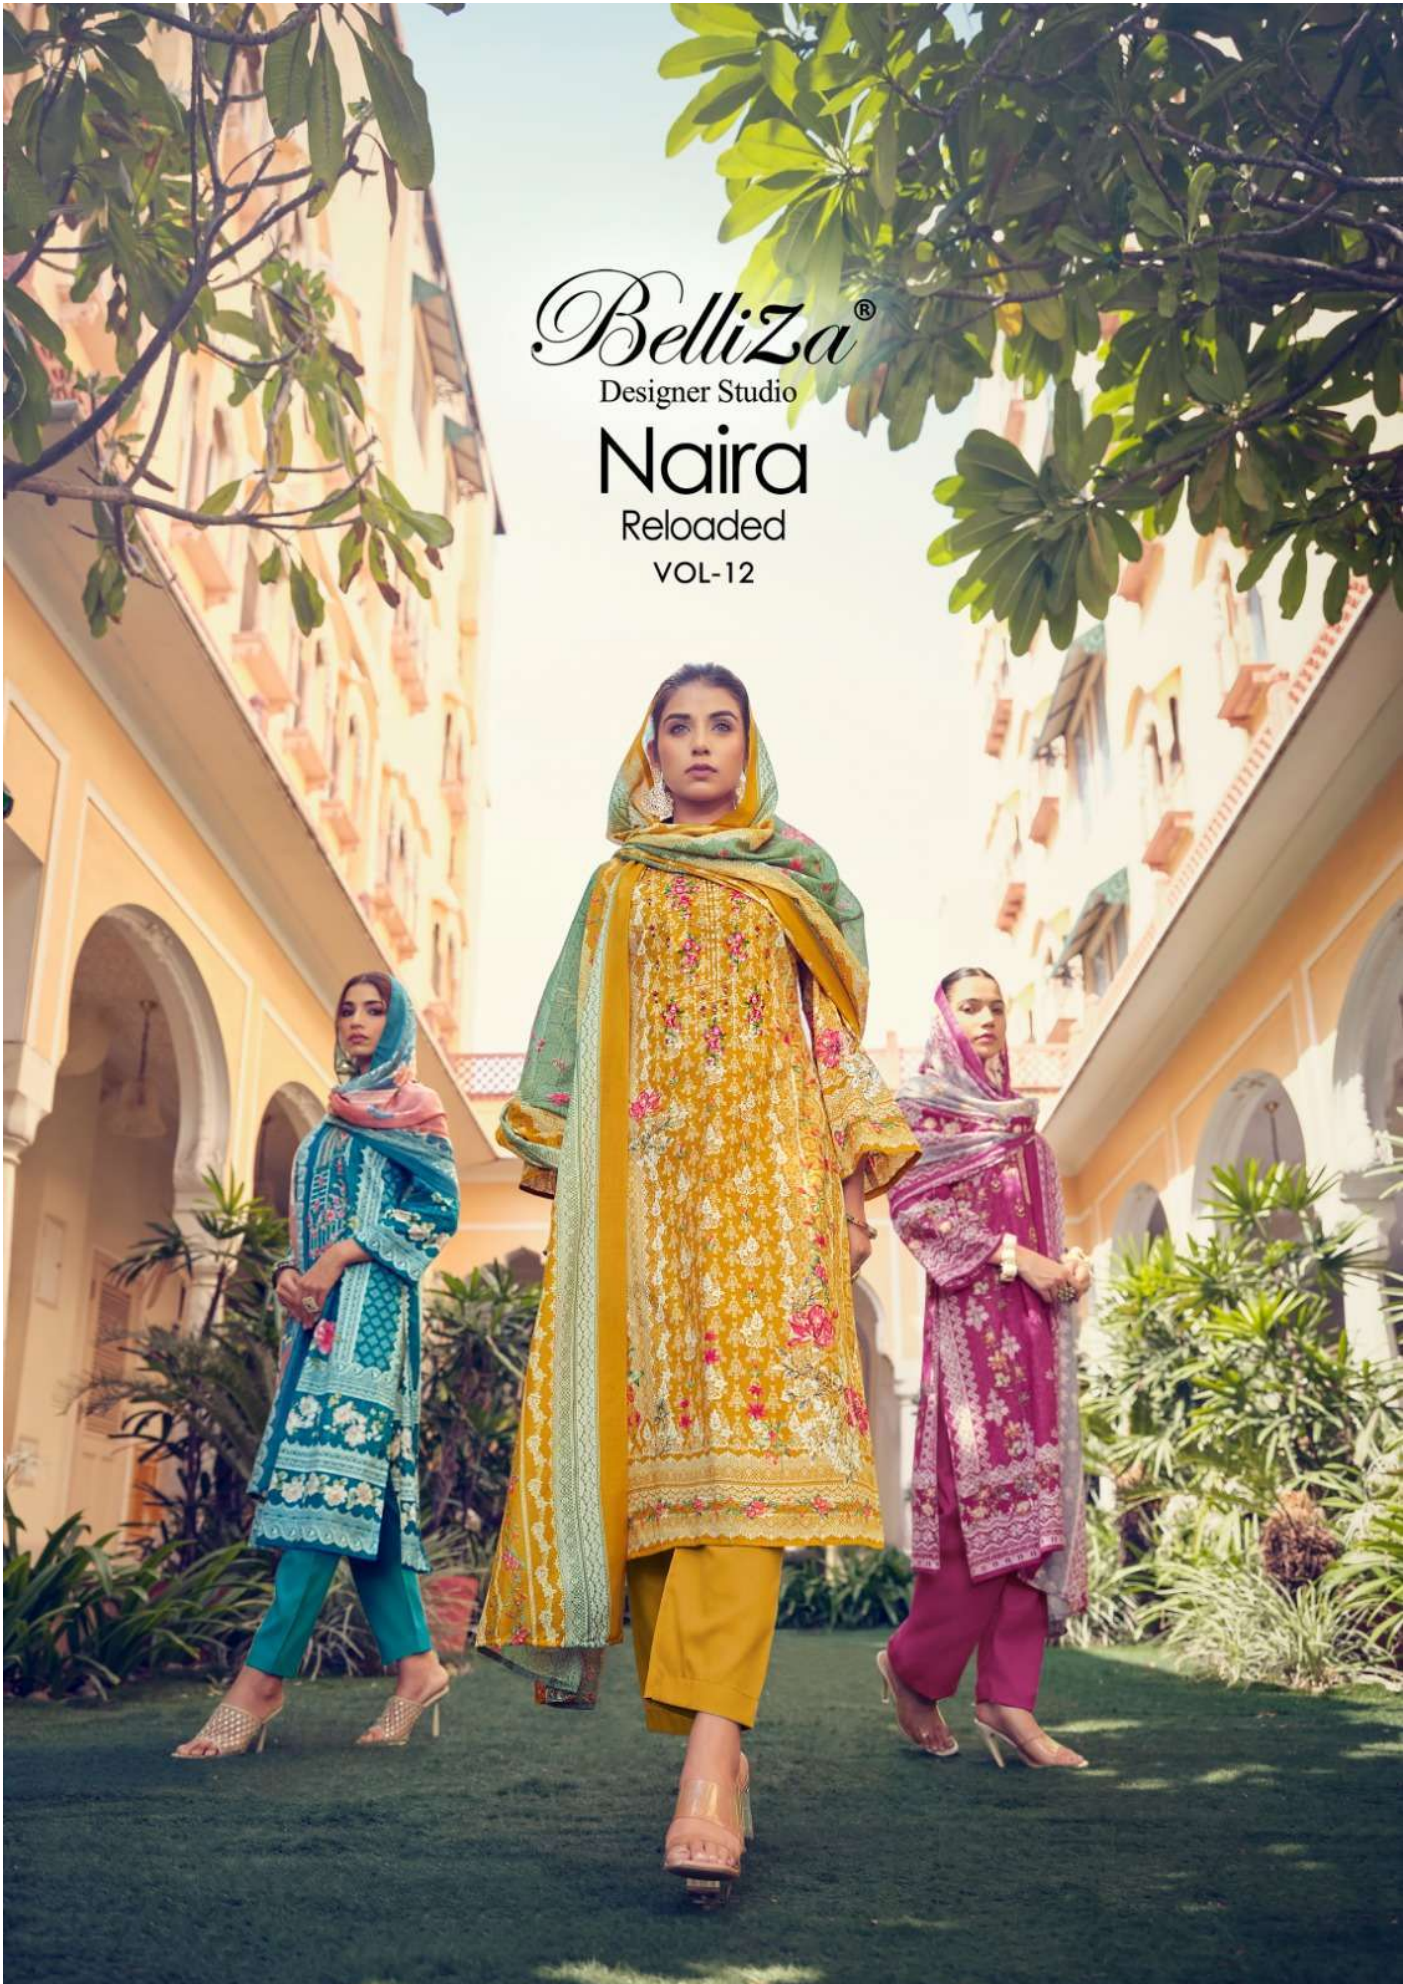

Belliza®

Designer Studio

Naira

Reloaded

VOL-12