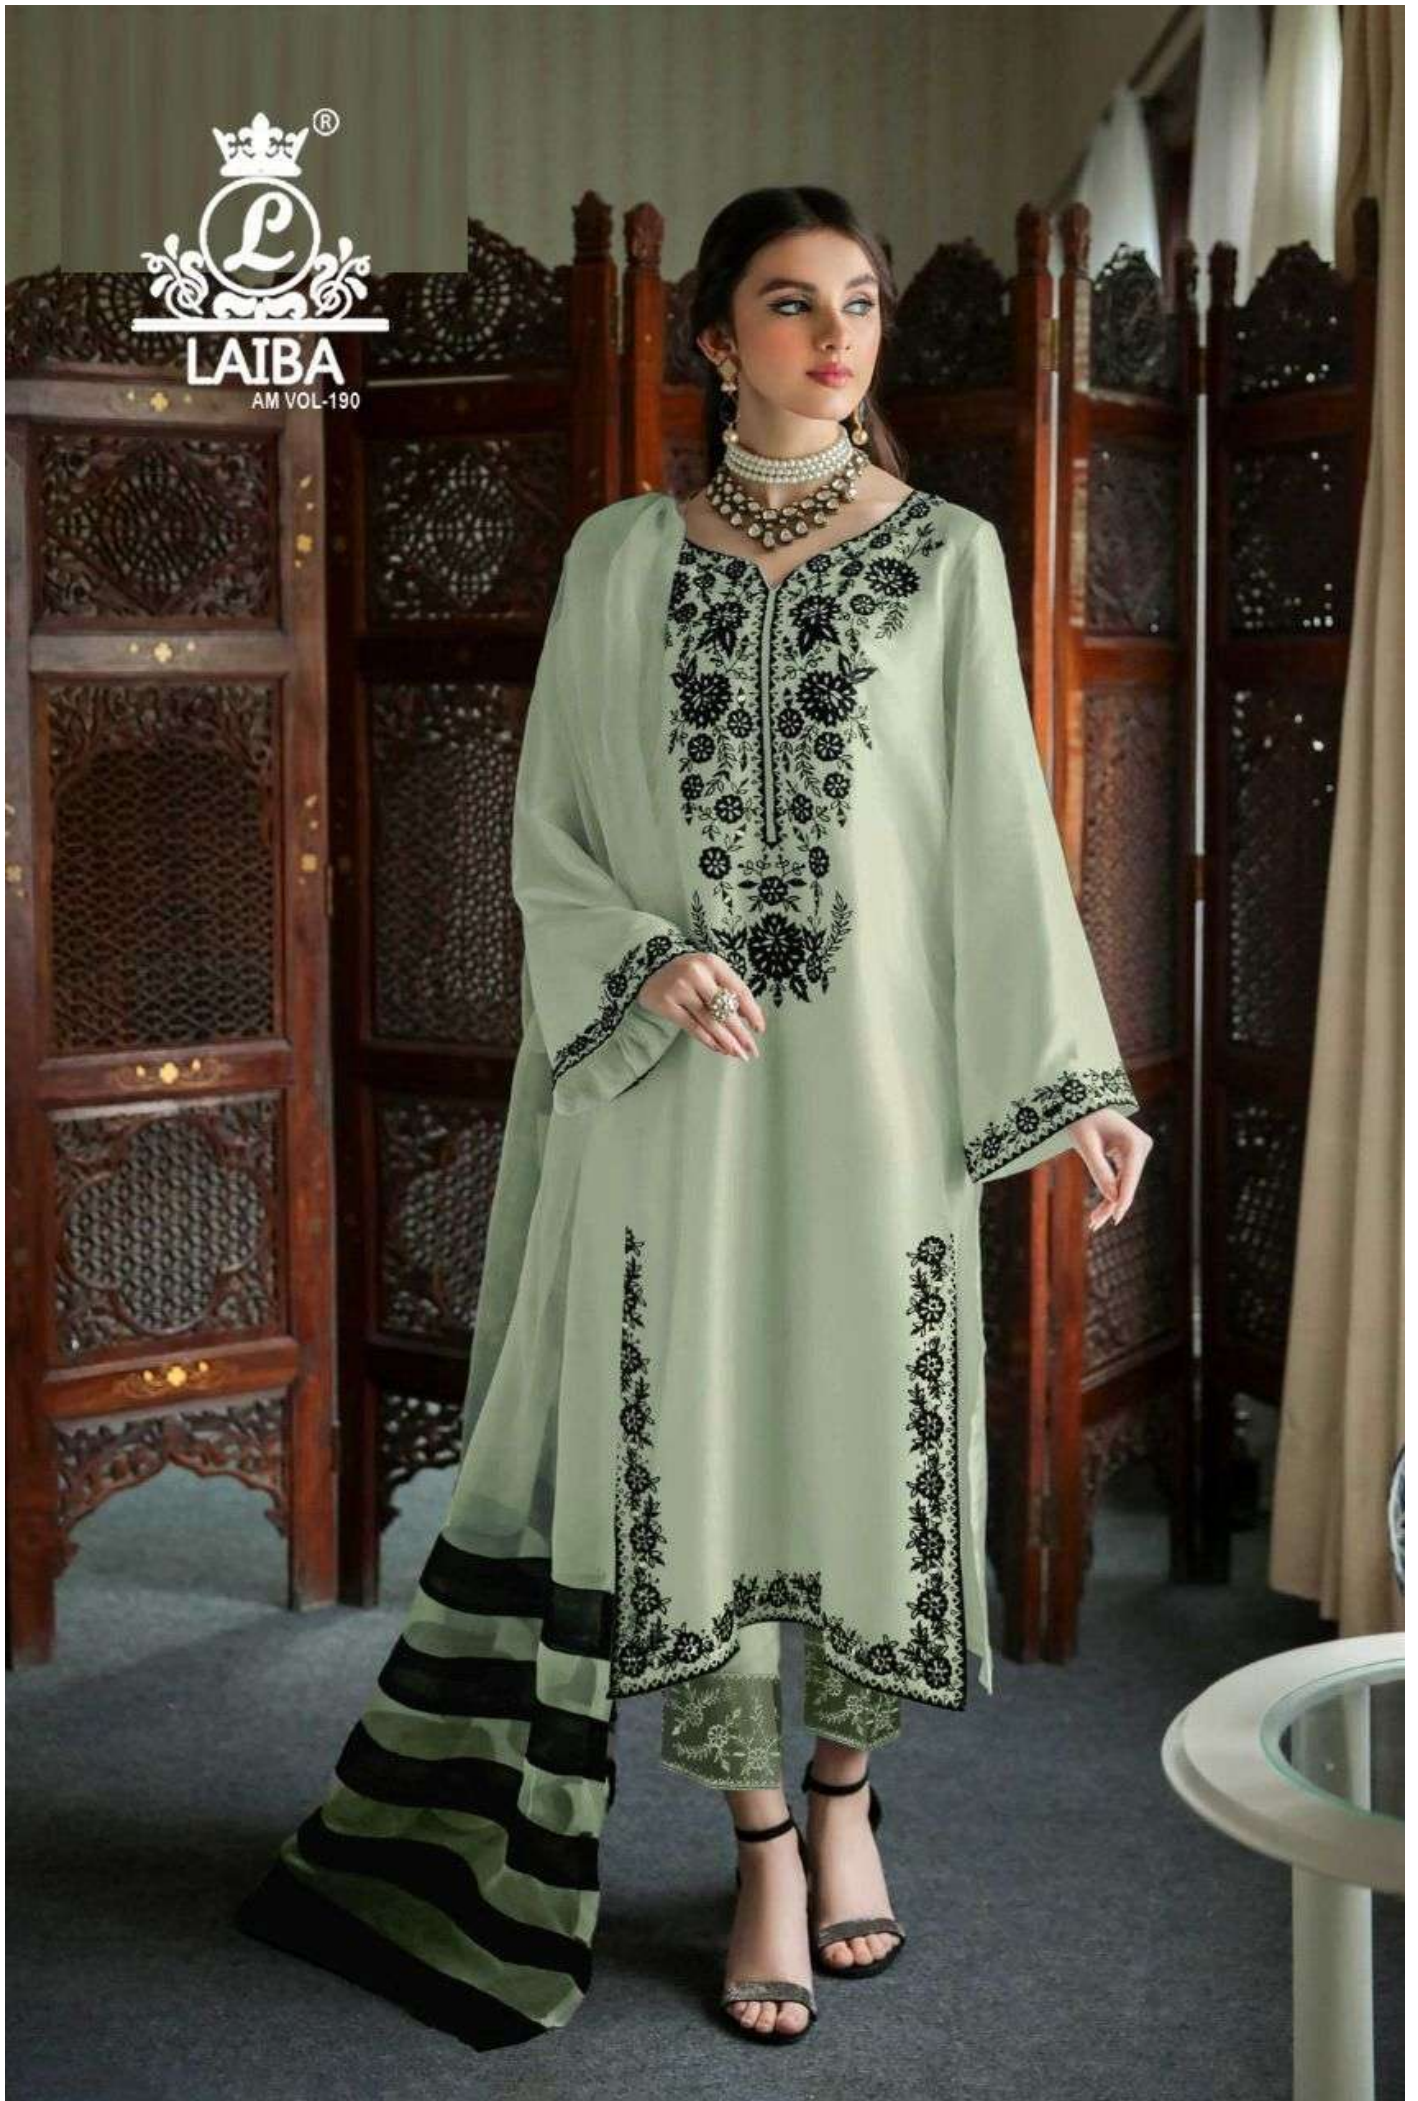

LAIBA
AM VOL-190