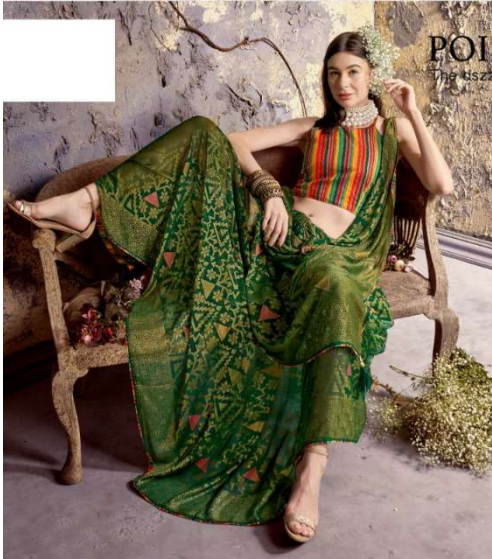

5D

DESIGNER

Sweety-3

5D
DESIGNER

POISED GRACE

The sizzling and sheet sophistication of hue splendor

4467

5D
DESIGNER

ICONIC TRIUMPH
Relive the magnificence of rhythmic allure

4466

5D
DESIGNER

DIVINE BLISS

The expression of blushing radiance in sky blue

5D
DESIGNER

THE CELESTIAL CHARM

The style diva as imperial as her candid feminism

4468

4471

4472

5D

DESIGNER

Sweety-3

5D
DESIGNER

THE VERVE FEMINISM
Immensely 'ombre' in the virtue of hues