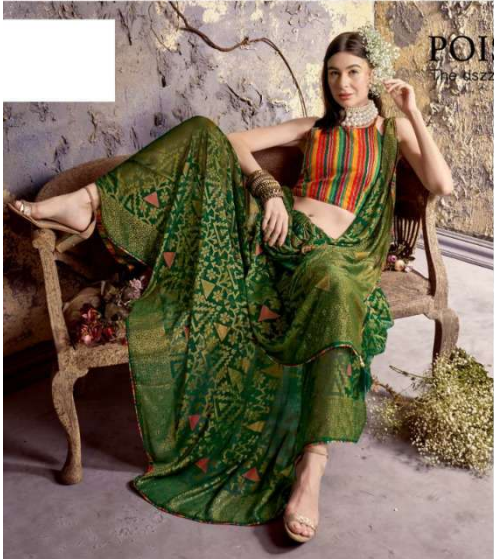

5D

DESIGNER

Sweety-3

5D
DESIGNER

POISED GRACE

The sizzling and sheet sophistication of hue splendor

4467

5D
DESIGNER

ICONIC TRIUMPH
Relive the magnificence of rhythmic allure

4466

5D
DESIGNER

DIVINE BLISS

The expression of blushing radiance in sky blue

4469

5D
DESIGNER

THE CELESTIAL CHARM

The style diva as imperial as her candid feminism

4472

5D
DESIGNER

THE PRINCELY
The jewel tones infused with elegant embellishment

4465

4466

4469

4470