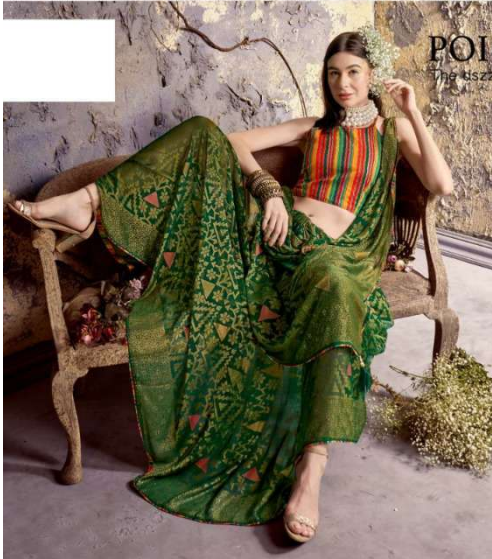

5D

DESIGNER

*Sweety-3*

**5D**  
DESIGNER

**POISED GRACE**  
The sizzling and sheet sophistication of hue splendor

4467

**5D**  
DESIGNER

**ICONIC TRIUMPH**  
Relive the magnificence of rhythmic allure

4466

**5D**  
DESIGNER

**DIVINE BLISS**

The expression of blushing radiance in sky blue

4469

**5D**  
DESIGNER

**THE CELESTIAL CHARM**

The style diva as imperial as her candid feminism

4468

4471

4472

5D

DESIGNER

*Sweety-3*

**5D**  
DESIGNER

**THE VERVE FEMINISM**  
Immensely 'ombre' in the virtue of hues