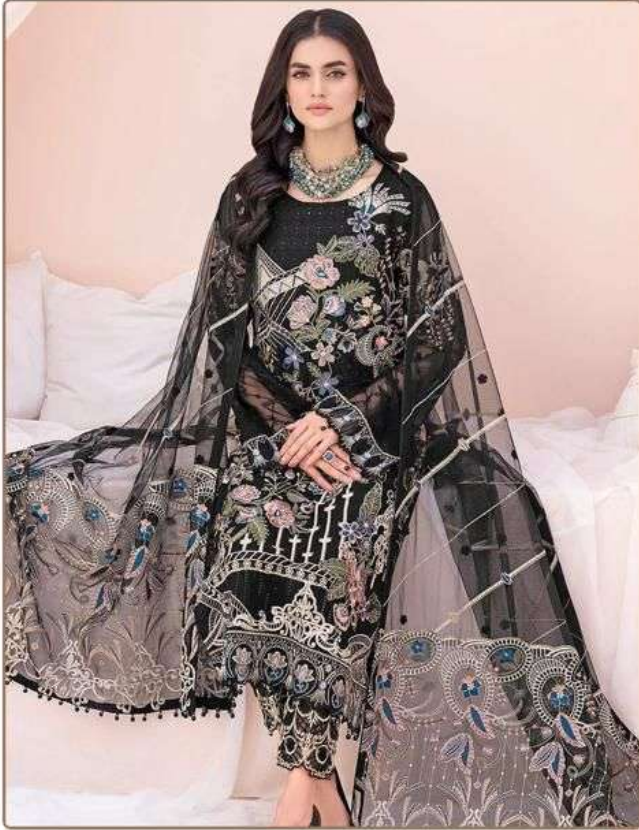

MAHNUR^{TM}
— FASHION —

D.NO.26001

TOP - FAUX GEORGATTE WITH EMBROIDERY SEQUENCE
DAIMOND WORK

DUPATTA - BUTTERFLY NET WITH EMBROIDERY FANCY LESS

BOTTOM / INNER - HEAVY SANTOON

Ⓢ DRY CLEAN ONLY.
✗ DO NOT USE ANY BLEACH OR STAIN REMOVING CHEMICAL.
IRON THE FABRIC AT MODERATE TEMPERATURE.