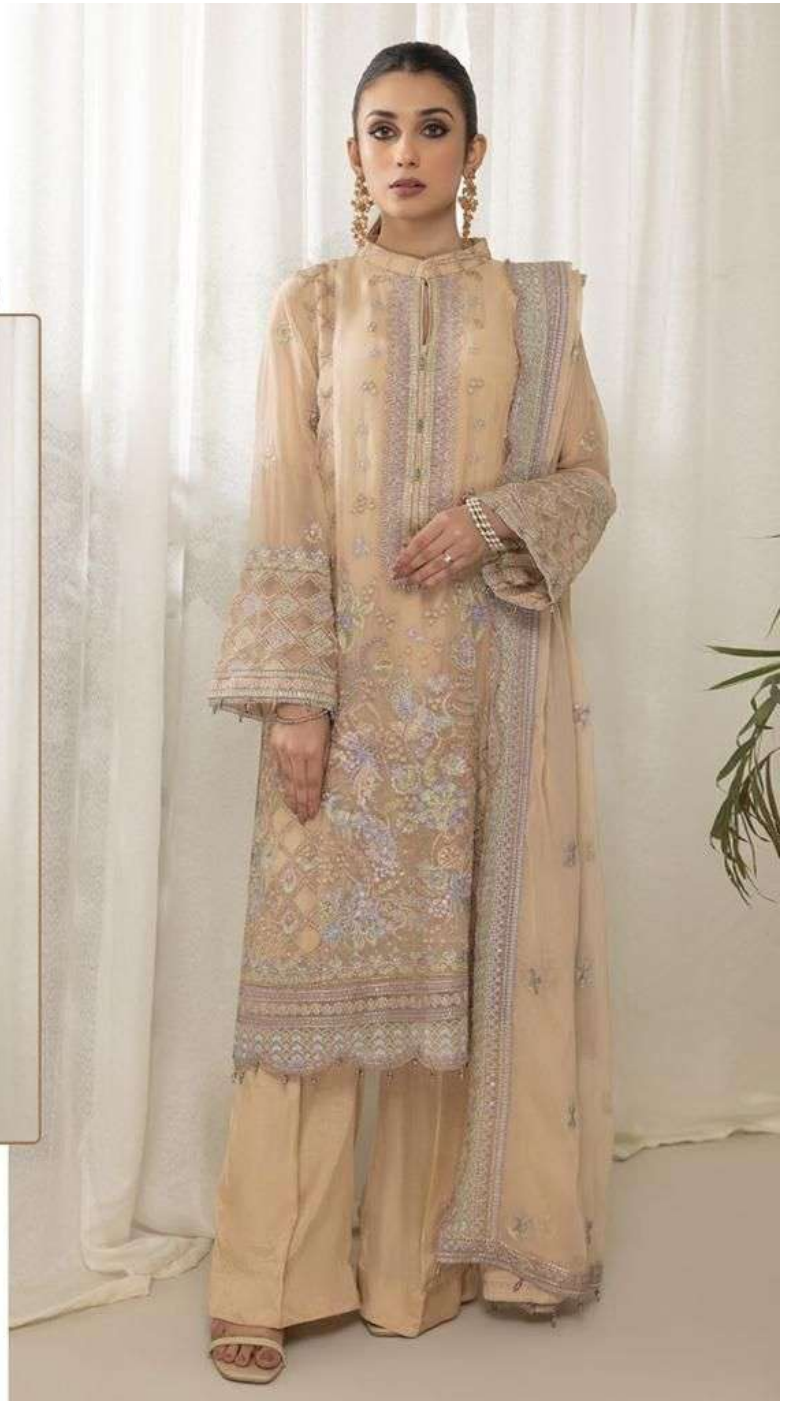

MAHNUR™
— FASHION —

D.NO.26003

TOP - FAUX GEORGATTE WITH EMBROIDERY SEQUENCE
DAIMOND WORK

DUPATTA - NAJMEEN WITH EMBROIDERY FANCY LESS

BOTTOM / INNER - HEAVY SANTOON

Ⓢ DRY CLEAN ONLY.
✘ DO NOT USE ANY BLEACH OR STAIN REMOVING CHEMICAL.
IRON THE FABRIC AT MODERATE TEMPERATURE.