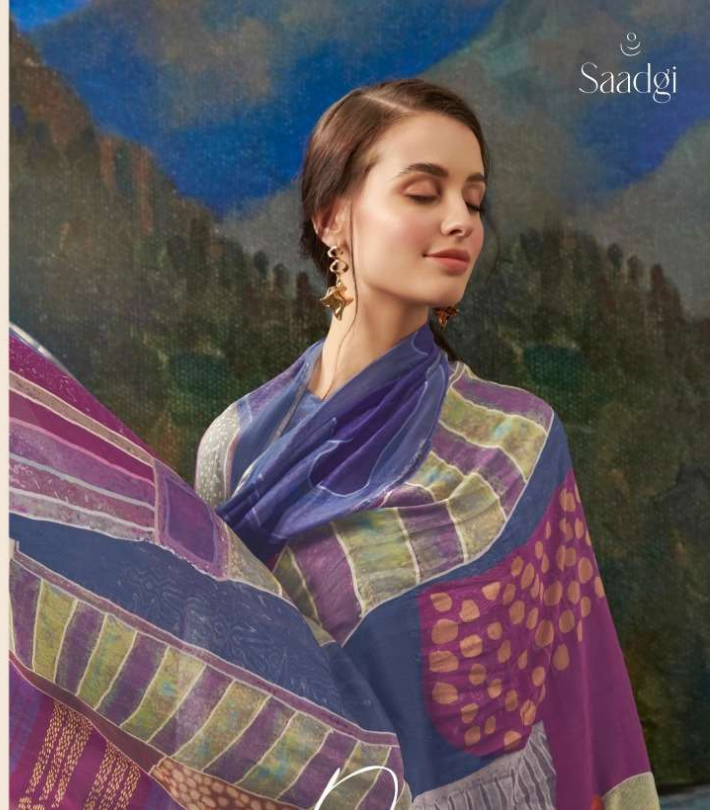

RATE LIST

H S N CODE - 520851

DESIGN NO

371 - 358

326 - 338

363 - 389

386 - 345

DESCRIPTION

TOP - CASHMIRI SILK DIGITAL PRINT WITH HAND WORK

BOTTOM - MULBERRY SATIN

DUPATTA - MUSLIN SILK DUPATTA DIGITAL PRINTED

RATE

{ RS, 1795/- }

TOTAL SUITS = 08 TOTAL AMOUNT - 14360/- AVG. RATE - 1795/-