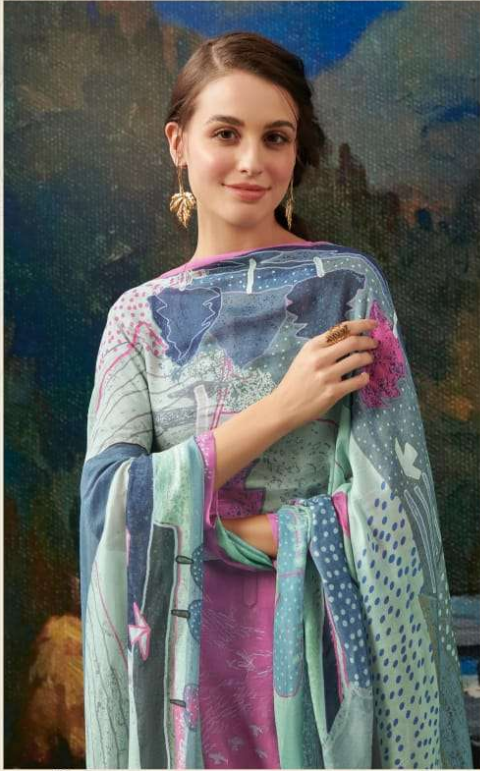

Poorva
• 371 •