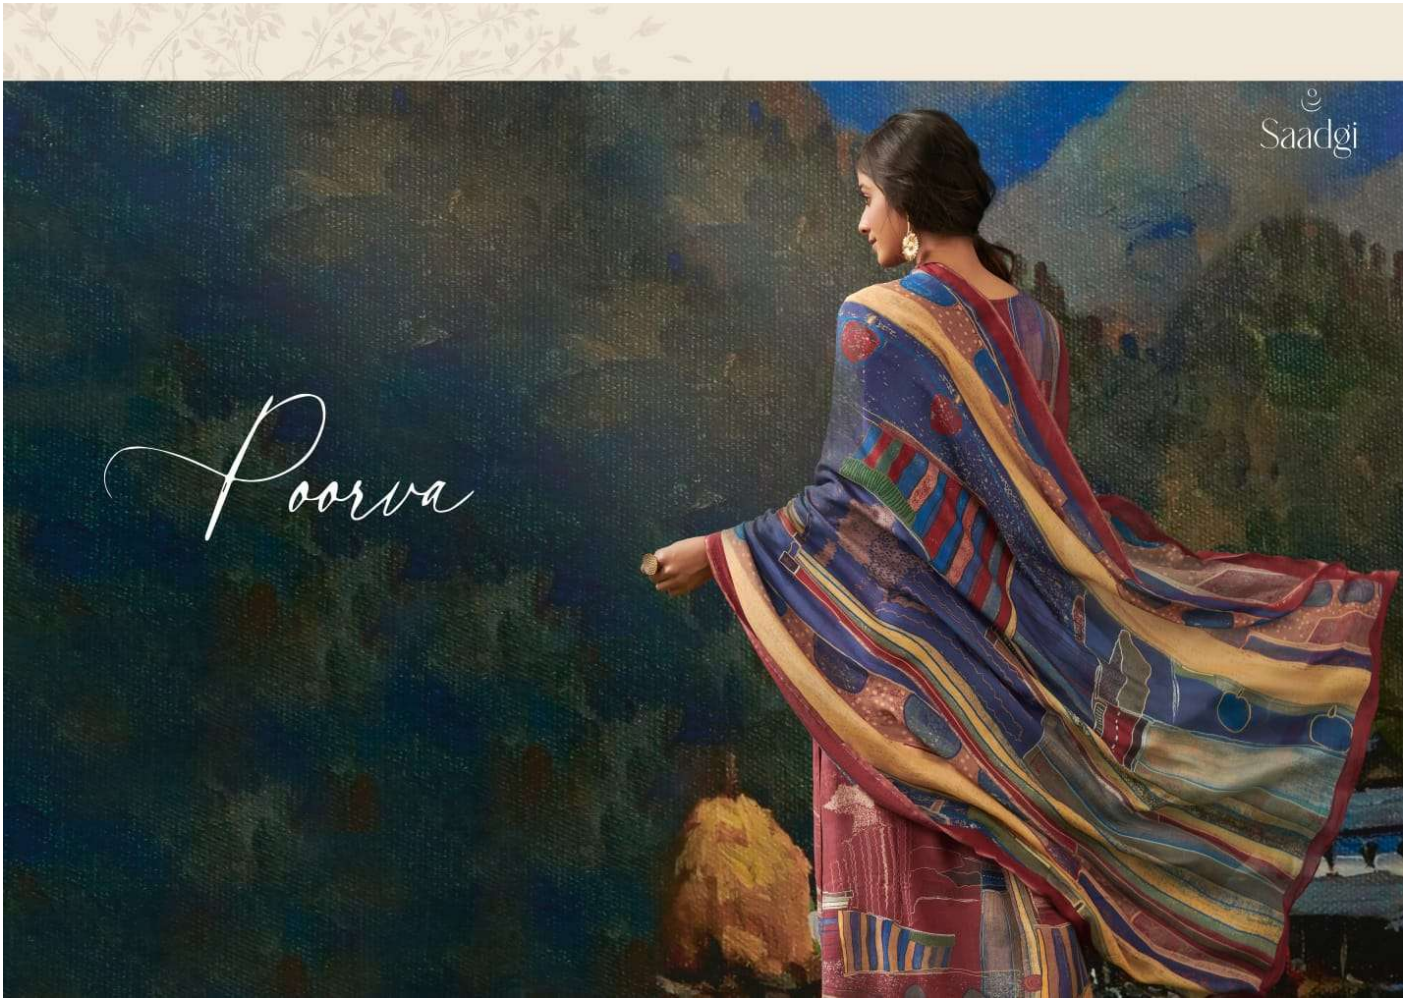

Saadgi

Poorva