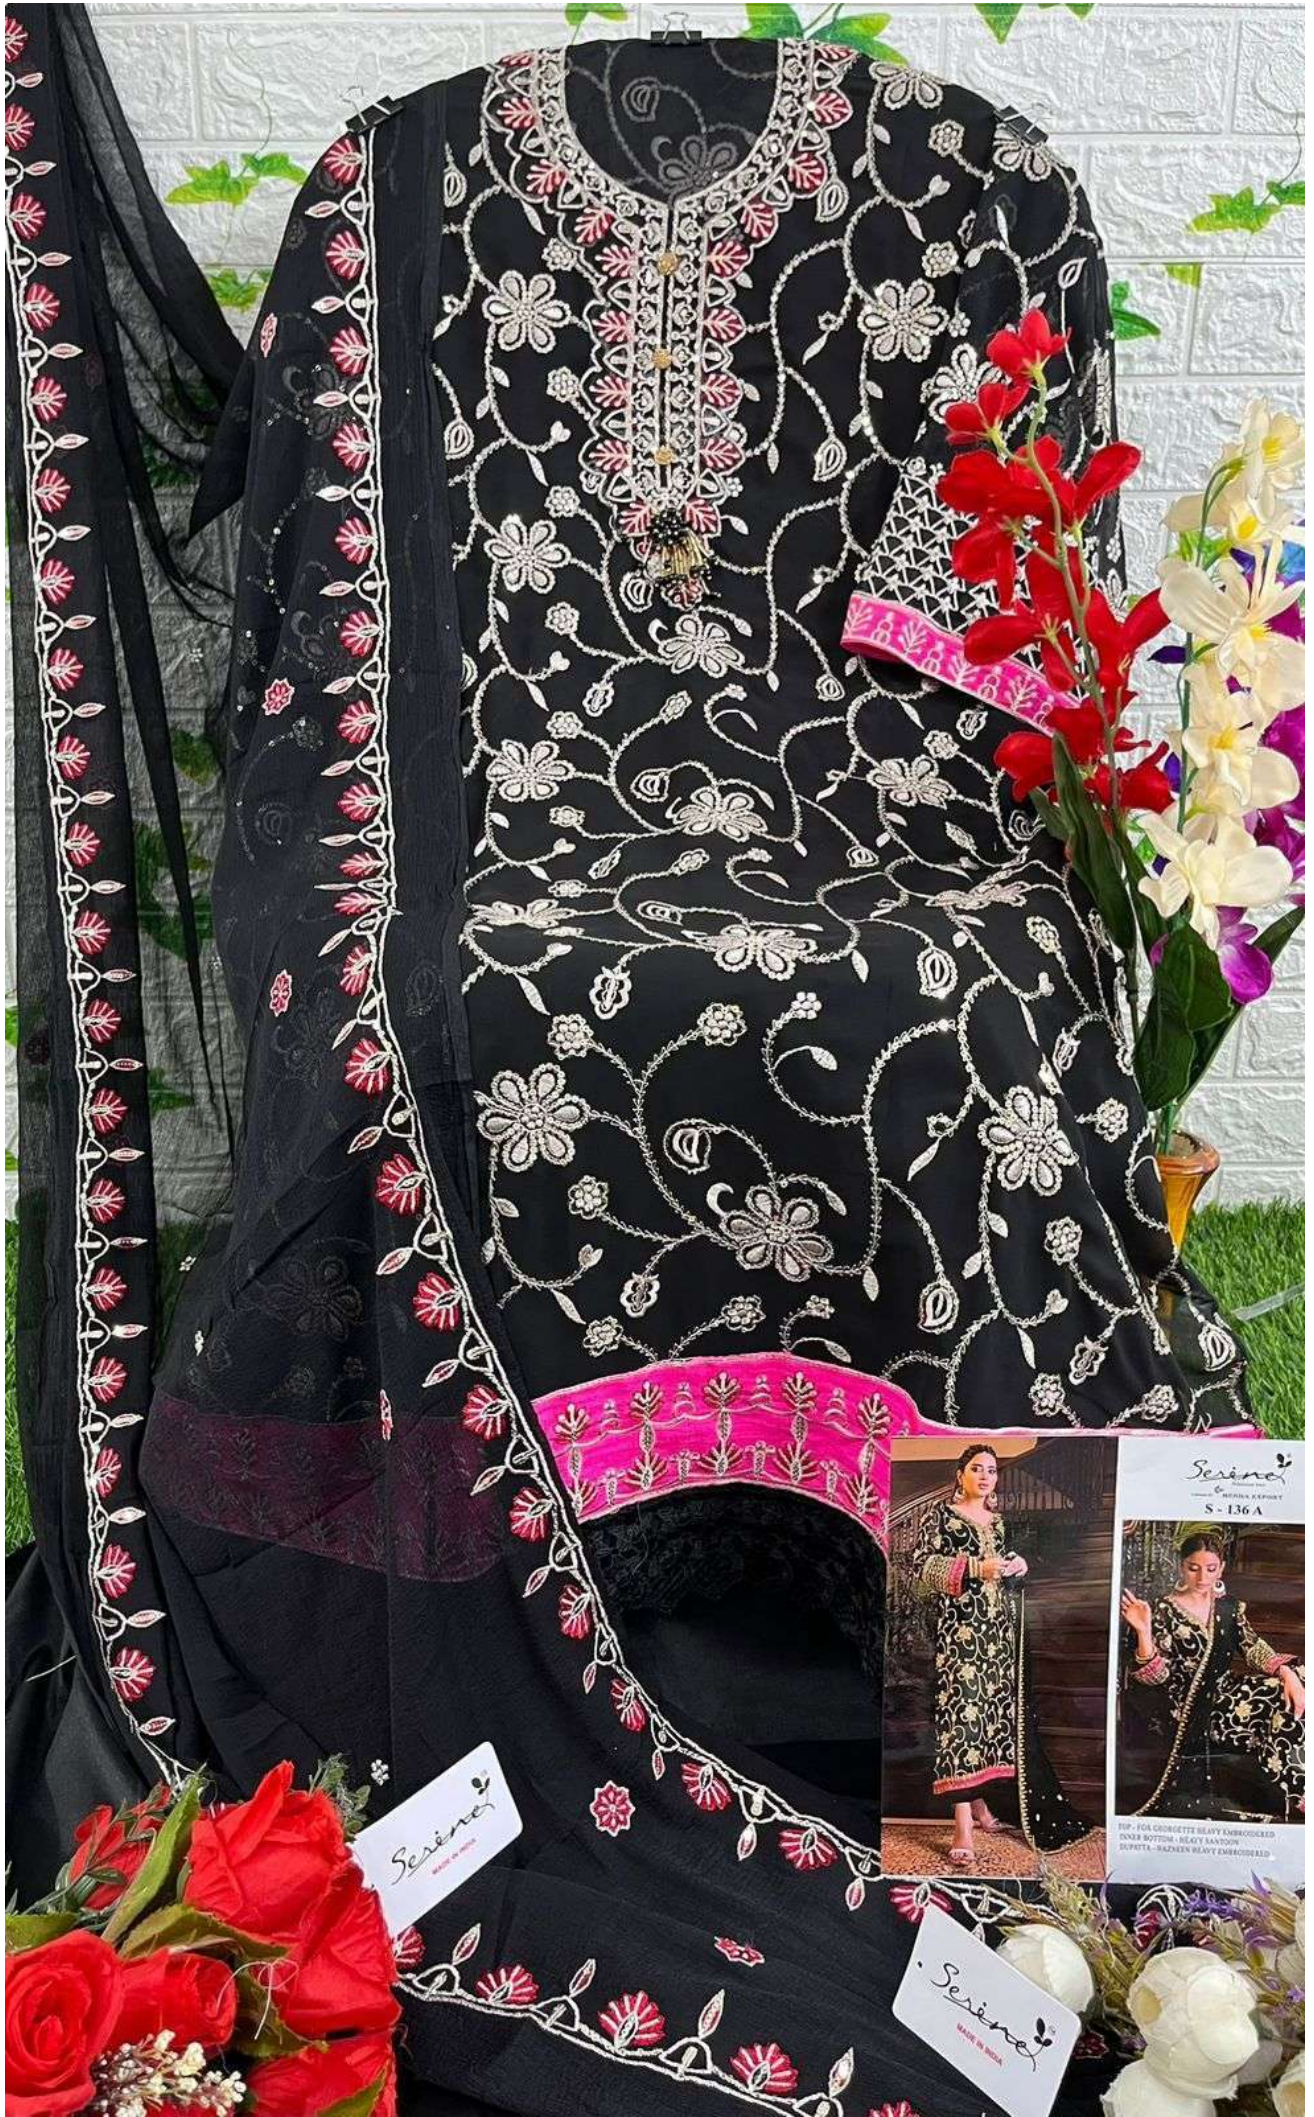

Serene
MADE IN INDIA

Serene
MADE IN INDIA