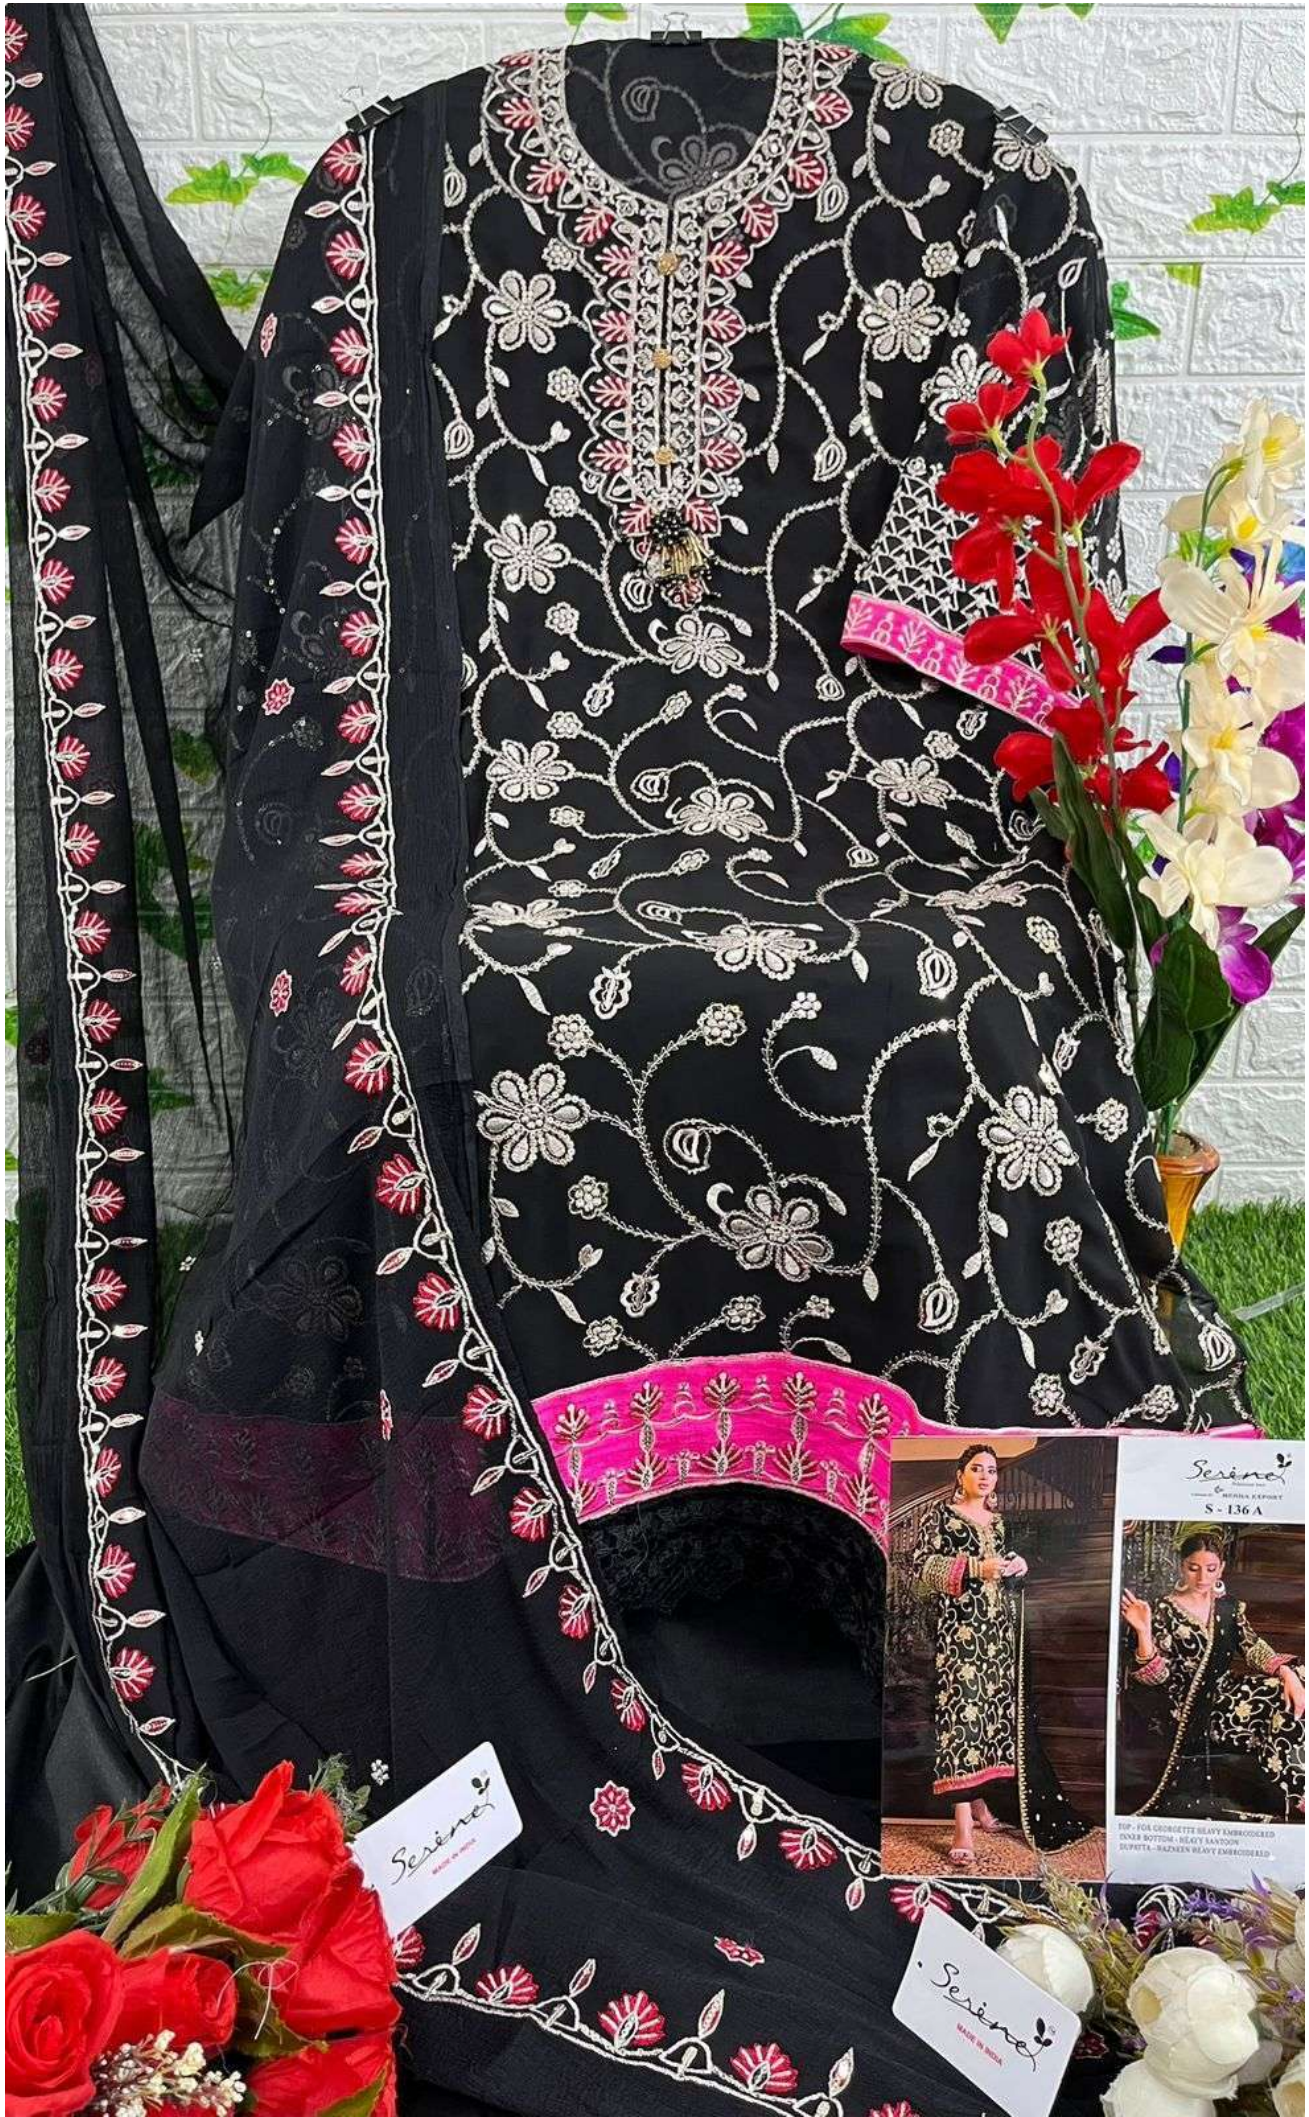

Serene
MADE IN INDIA

Serene
MADE IN INDIA