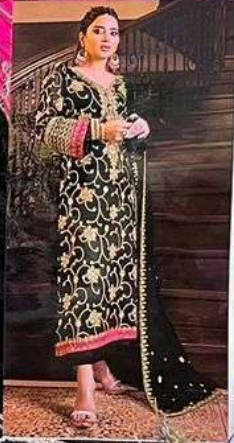

Serene
MADE IN INDIA
S - 136 A