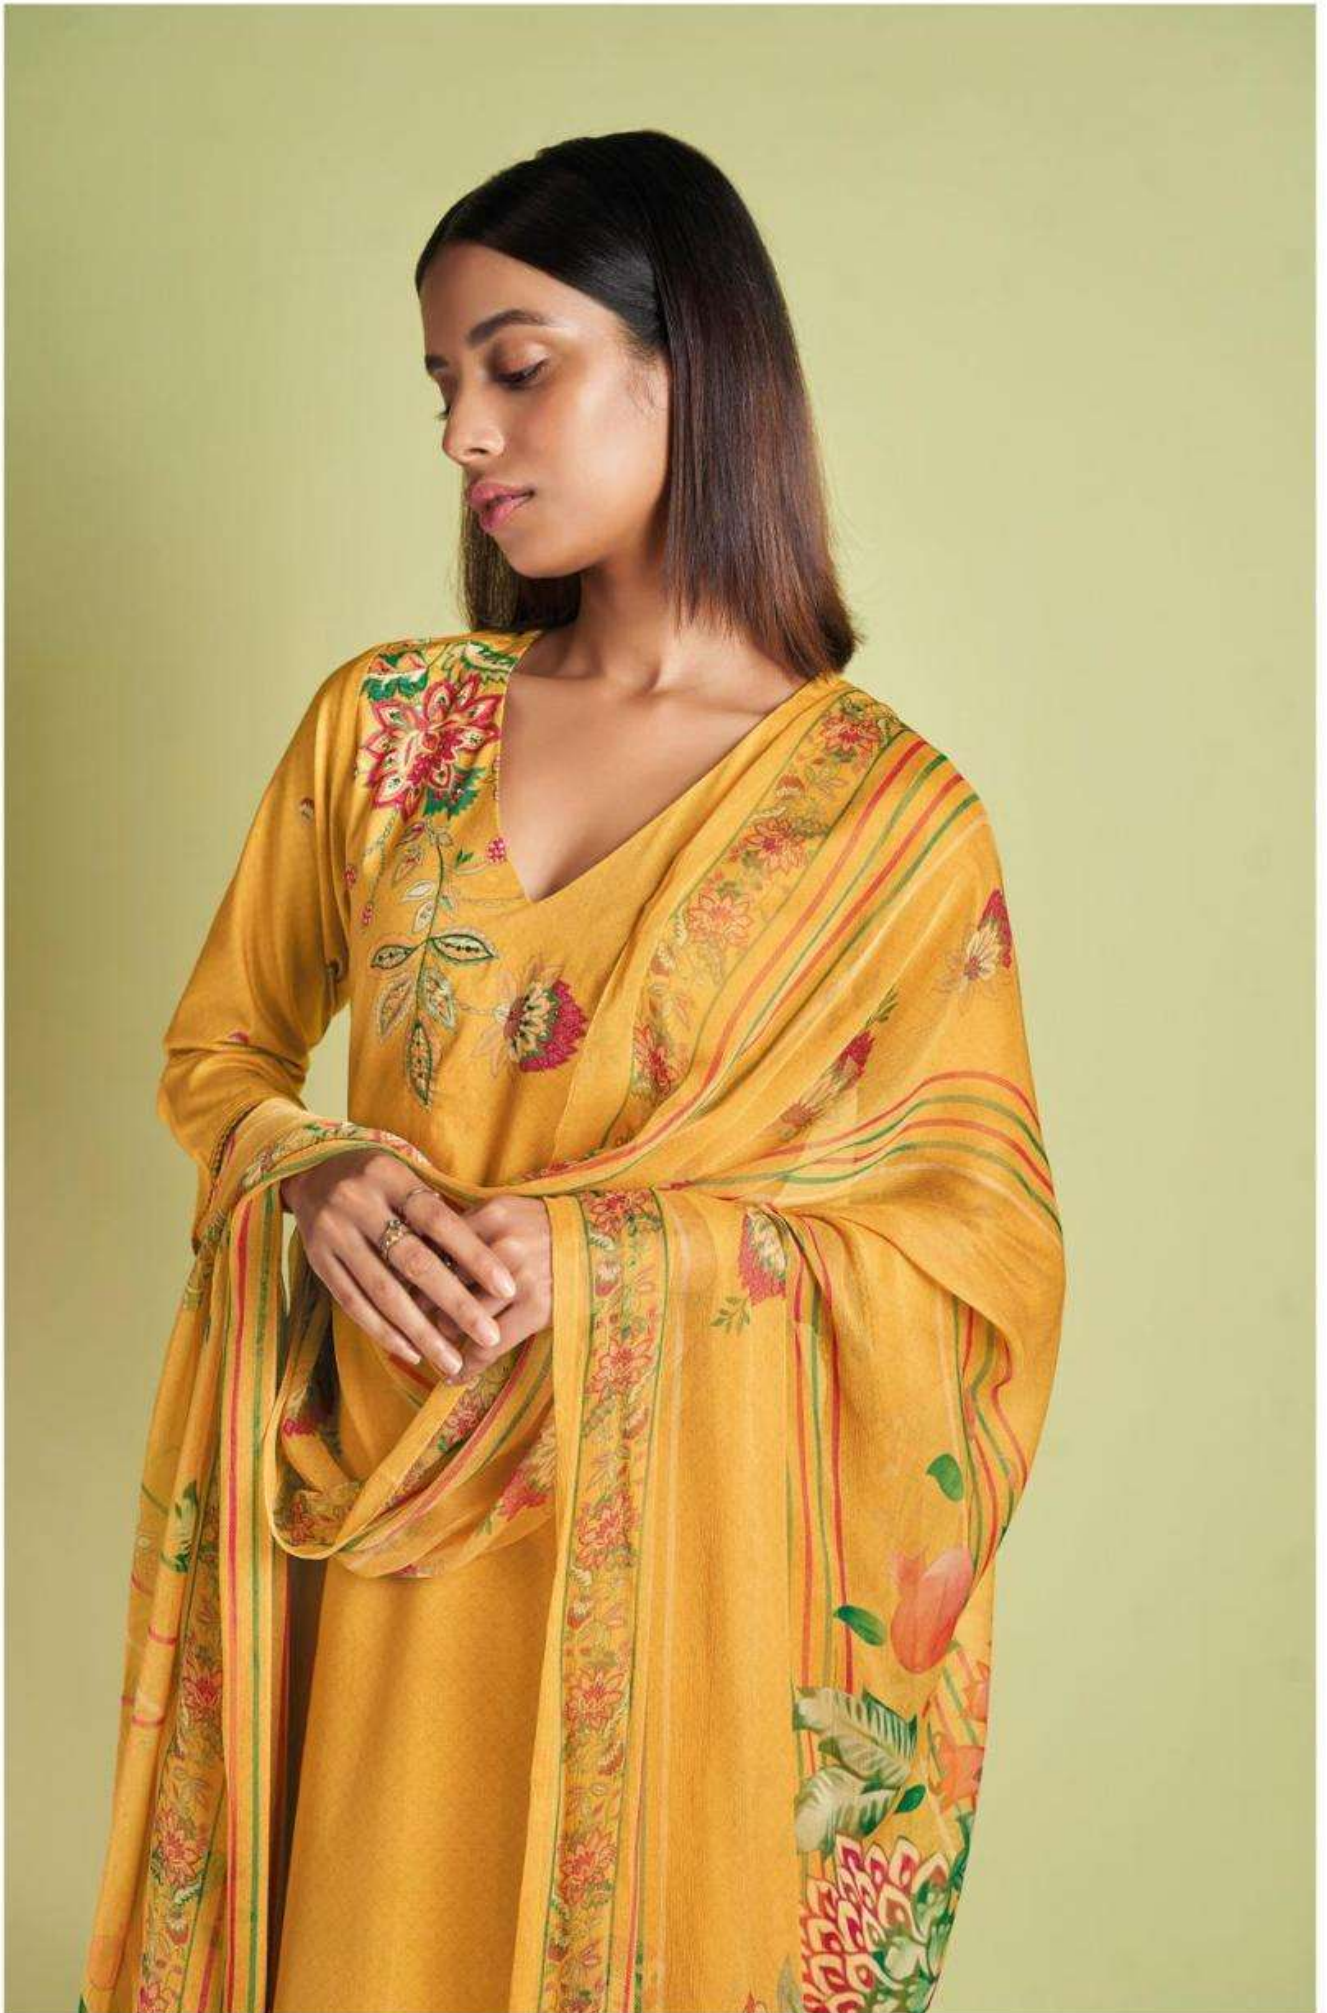

Ganga®  
Louise  
S1874

S1874-C

S1874-D

S1874-A

S1874-B

S1874-C

S1874-D

Ganga®  
Louise  
S1874- A/B/C/D

S1874-C

PRODUCT NAME	<b>LOUISE</b>
D.NO.	S1874
DESCRIPTION	<b>TOP</b> PREMIUM COTTON PRINTED WITH HANDWORK AND COTTON LACE  <b>BOTTOM</b> PREMIUM COTTON SOLID COLOUR  <b>DUPATTA</b> PURE CHIFFON PRINTED
HSN CODE	<b>520851</b>
WHOLESALE PRICE	<b>1615/- EACH+GST(EXTRA)</b>

Ganga®  
Louise  
S1874

S1874-A

S1874-B