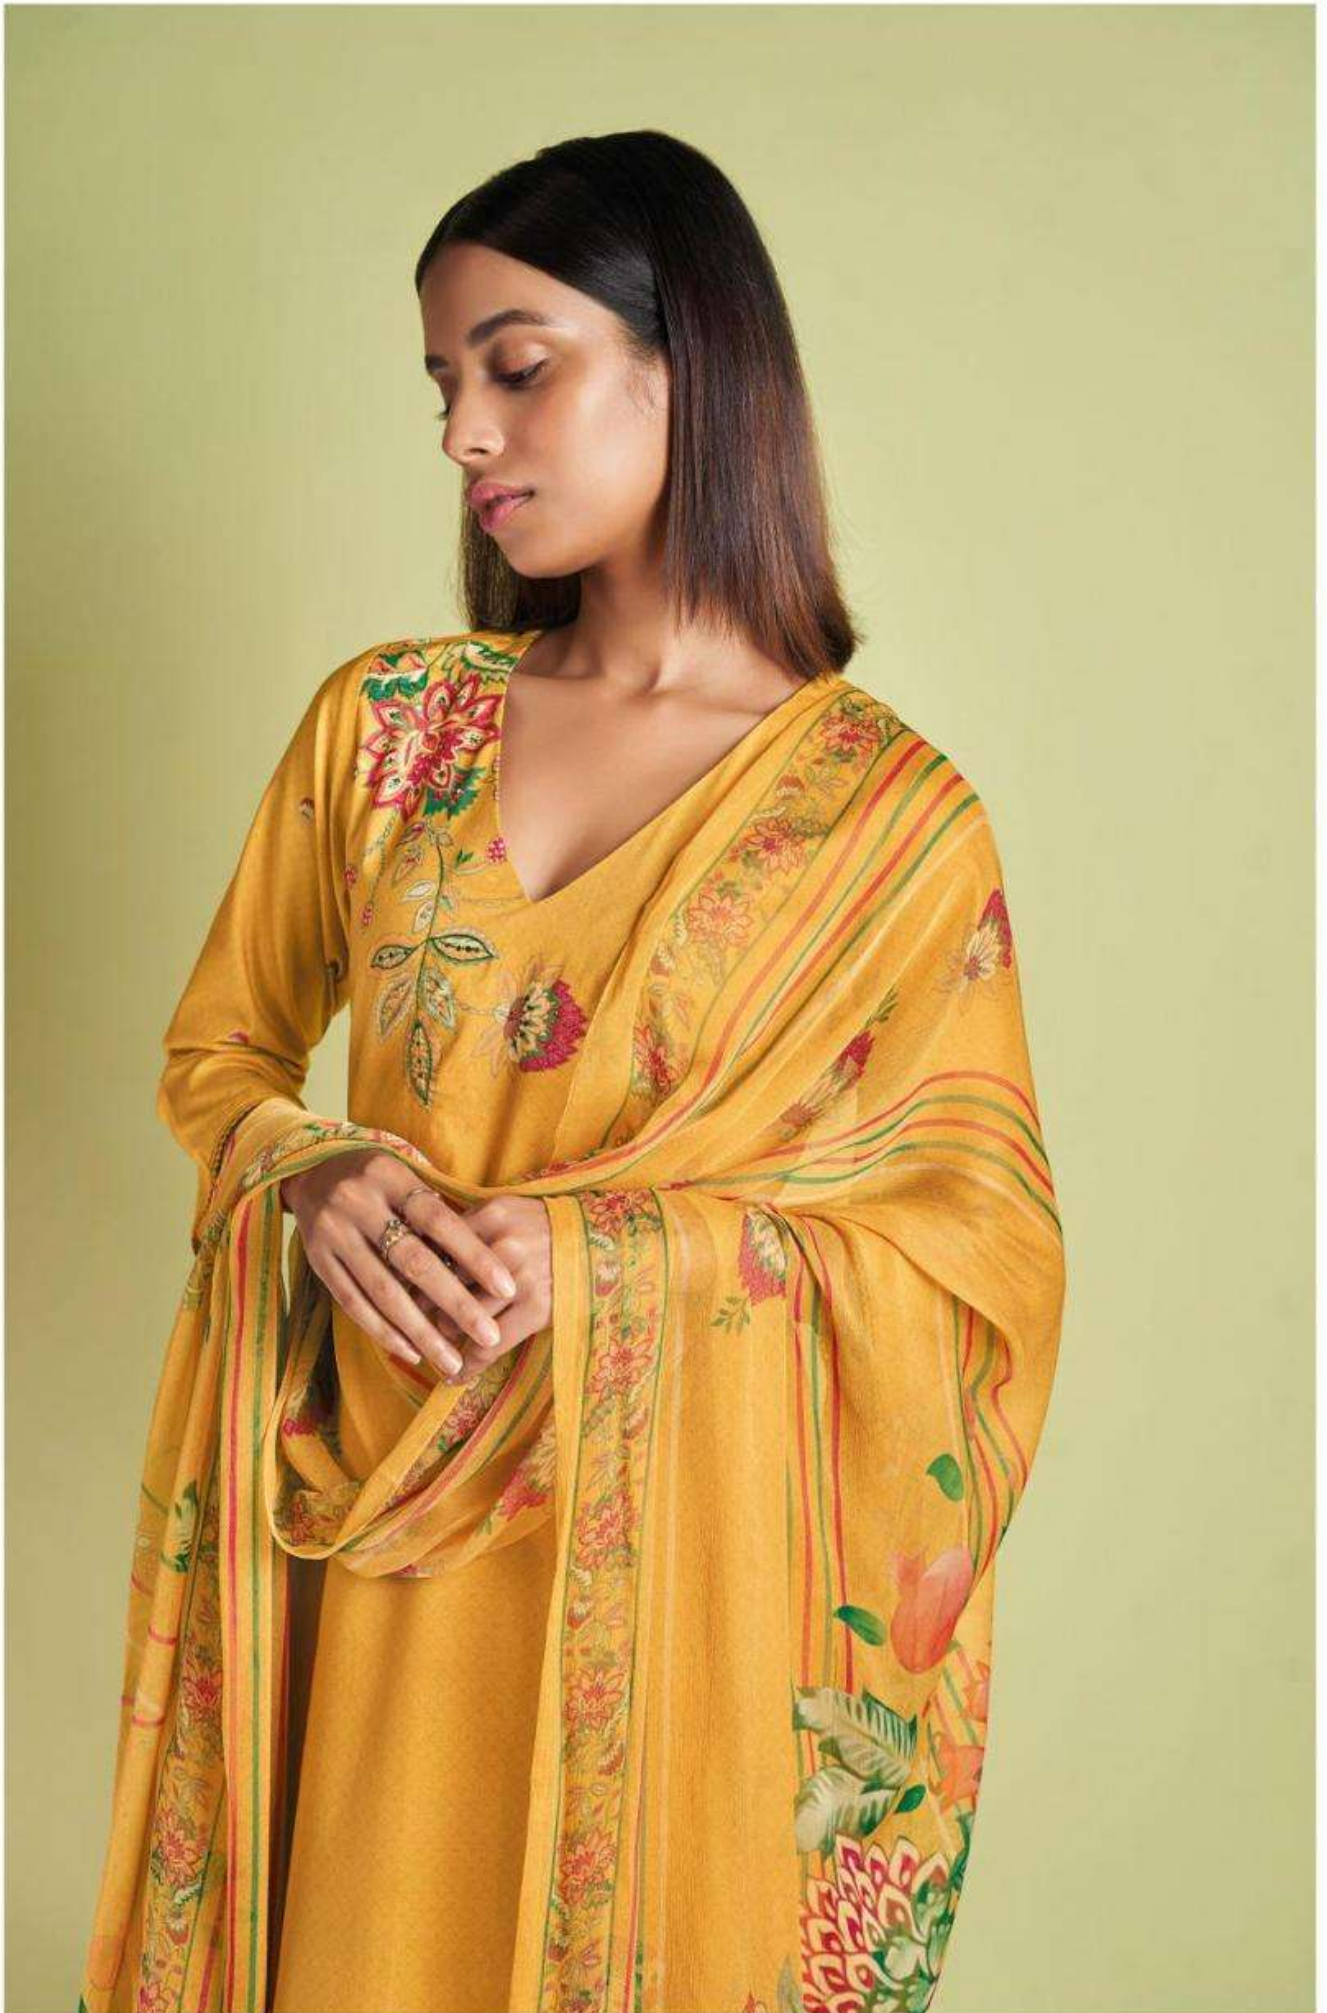

Ganga®  
Louise  
S1874

S1874-C

S1874-D

S1874-A

S1874-B

S1874-C

S1874-D

Ganga®  
Louise  
S1874- A/B/C/D

S1874-C

PRODUCT NAME	<b><i>LOUISE</i></b>
D.NO.	S1874
DESCRIPTION	<p><b>TOP</b> PREMIUM COTTON PRINTED WITH HANDWORK AND COTTON LACE</p> <p><b>BOTTOM</b> PREMIUM COTTON SOLID COLOUR</p> <p><b>DUPATTA</b> PURE CHIFFON PRINTED</p>
HSN CODE	<b>520851</b>
WHOLESALE PRICE	<b>1615/- EACH+GST(EXTRA)</b>

Ganga®  
Louise  
S1874

S1874-A

S1874-B