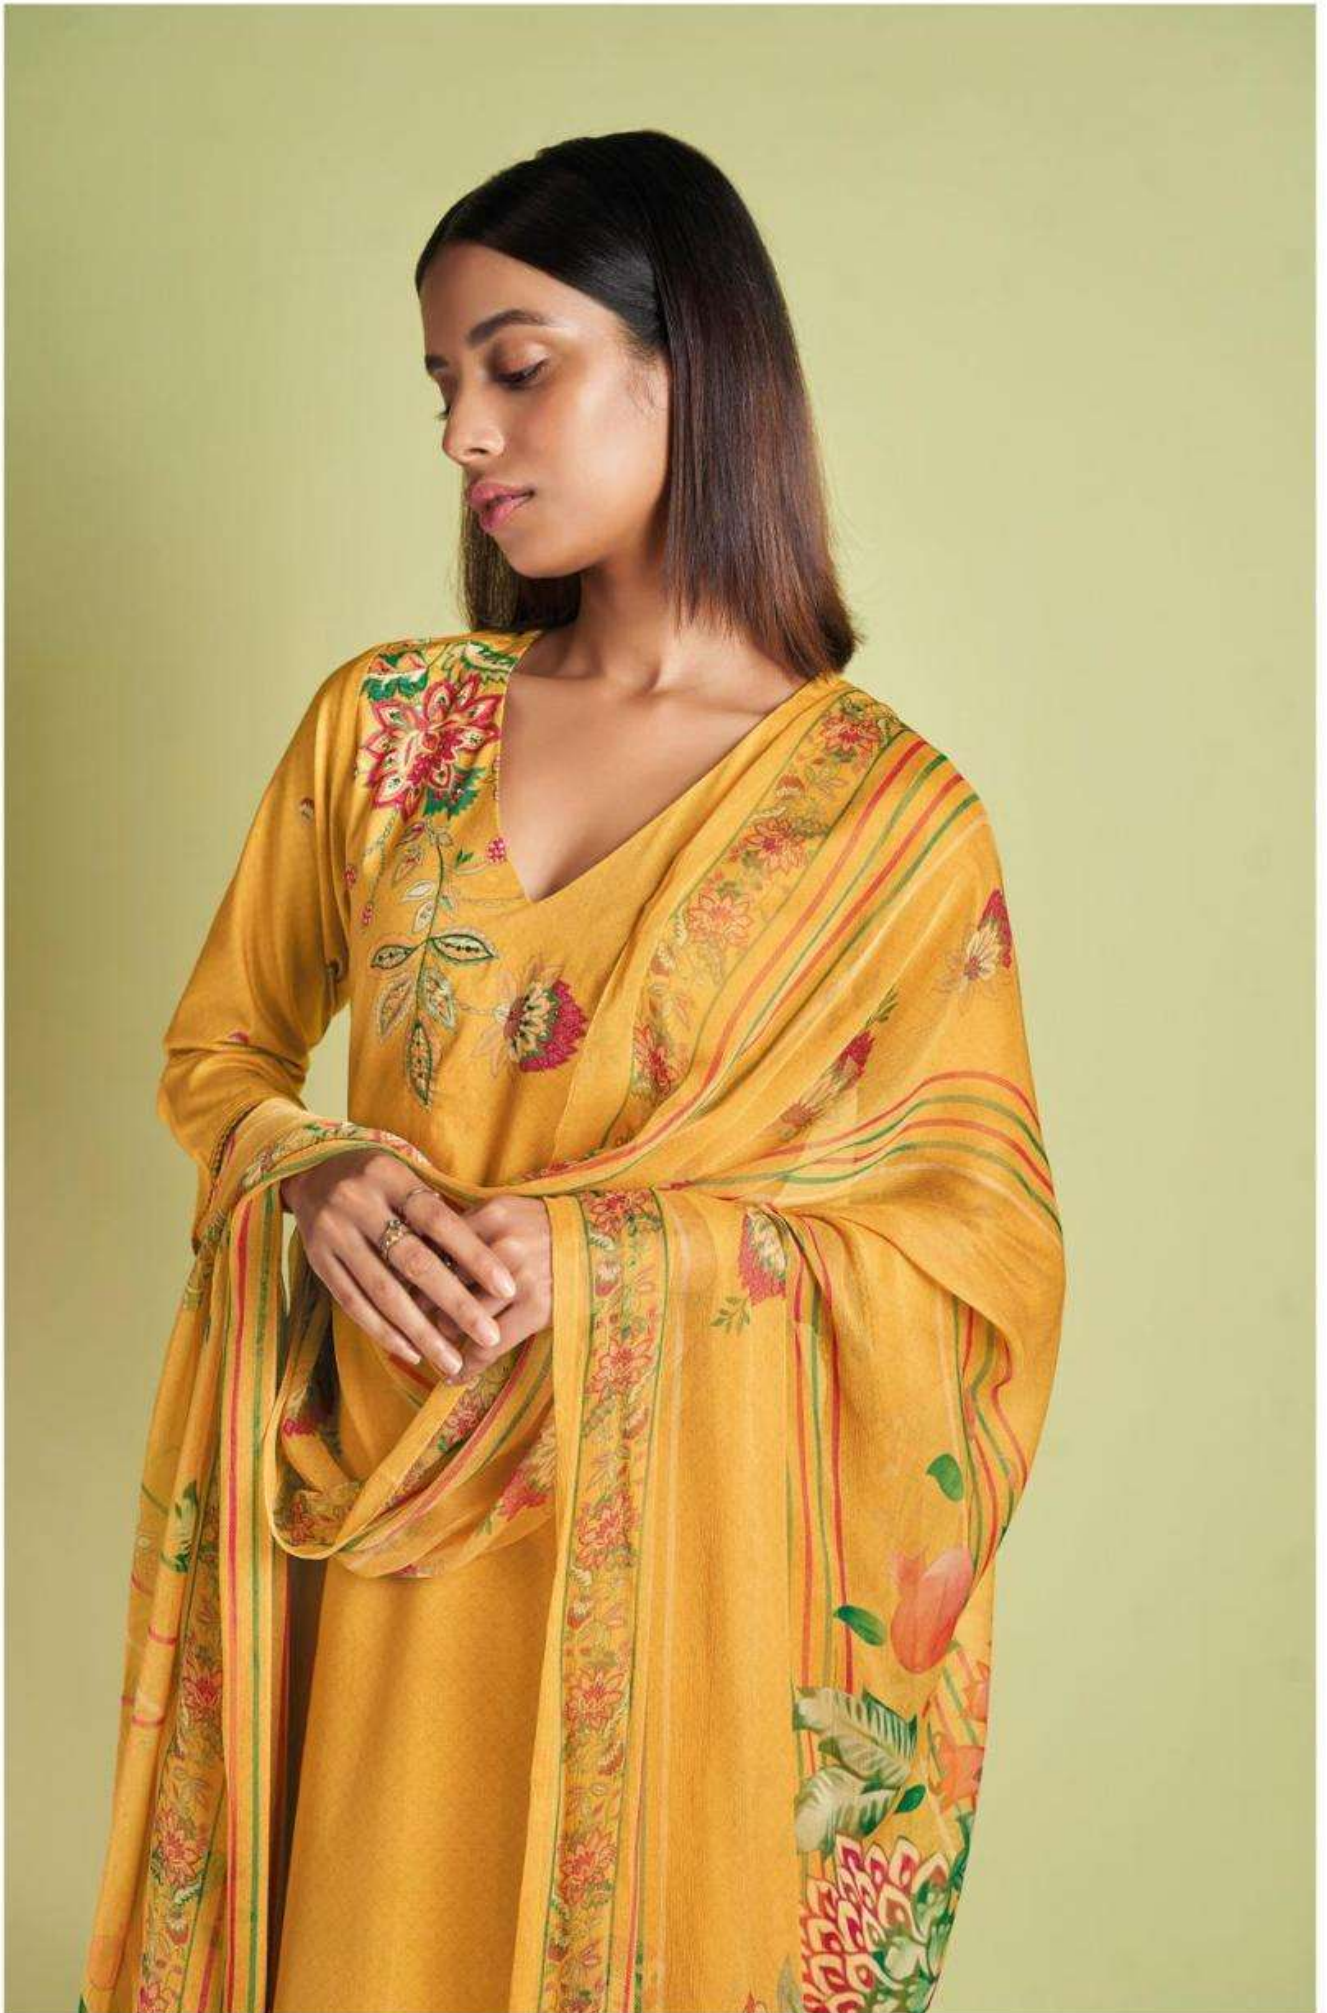

Ganga®
Louise
S1874

S1874-C

S1874-D

S1874-A

S1874-B

S1874-C

S1874-D

Ganga®
Louise
S1874- A/B/C/D

S1874-C

PRODUCT NAME	LOUISE
D.NO.	S1874
DESCRIPTION	<p>TOP PREMIUM COTTON PRINTED WITH HANDWORK AND COTTON LACE</p> <p>BOTTOM PREMIUM COTTON SOLID COLOUR</p> <p>DUPATTA PURE CHIFFON PRINTED</p>
HSN CODE	520851
WHOLESALE PRICE	1615/- EACH+GST(EXTRA)

Ganga®
Louise
S1874

S1874-A

S1874-B