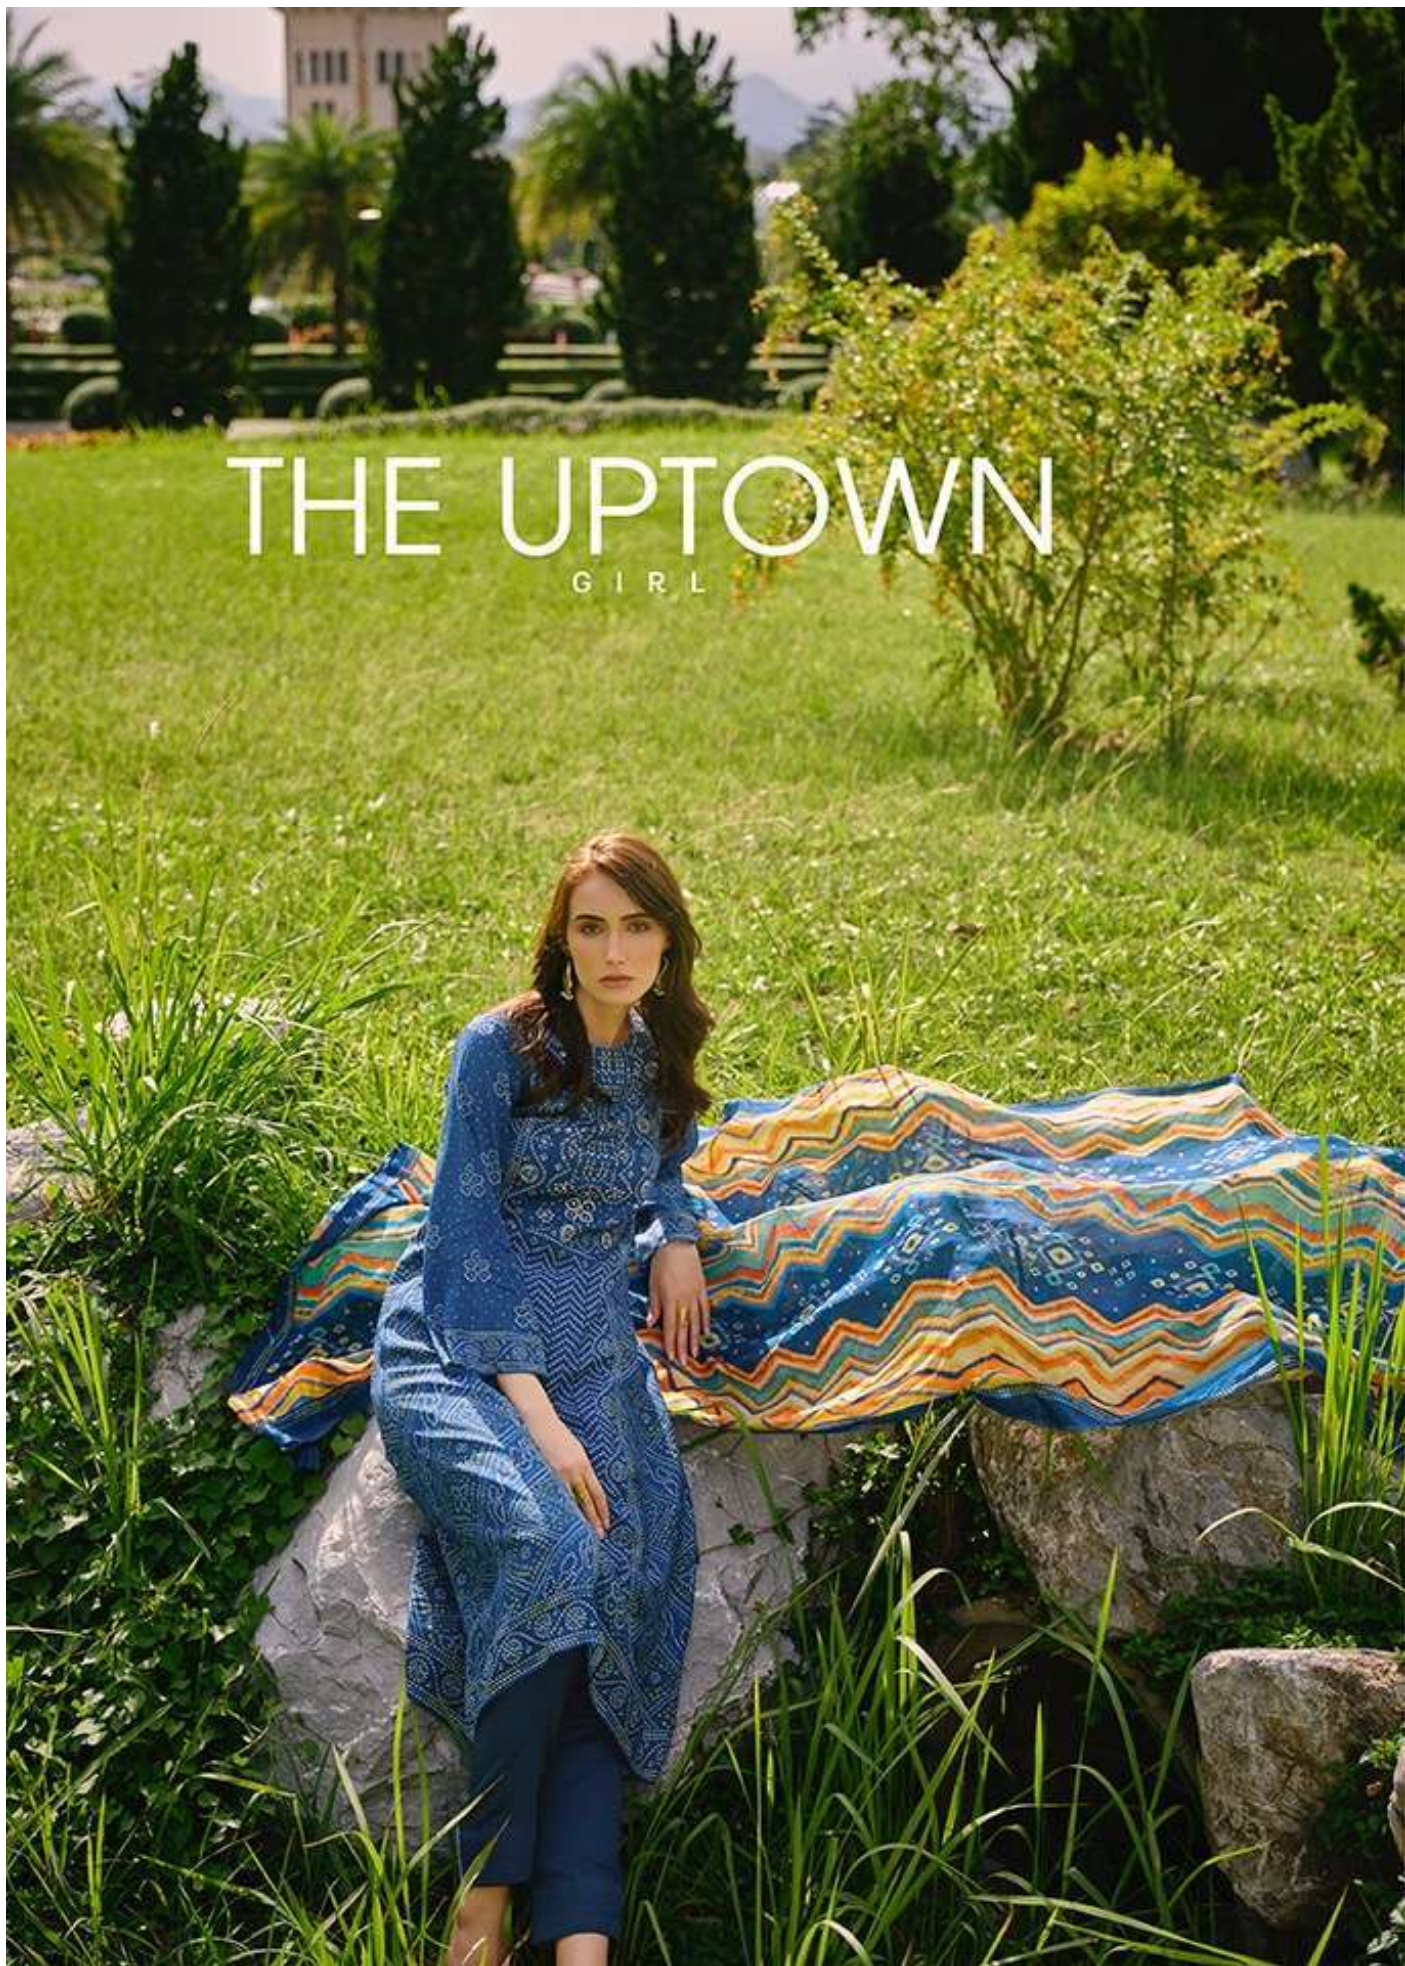

PRM[®]
Trendz

T U R A A B

PRM
Trendz

5219

THE UPTOWN GIRL

P A N A C H E

She combines the magic of ages past with the panache and look of the future. Her spells break your defenses and leave you speechless, captivated by the charm of her immaculate dress. She is the Modern Enchantress and she is here to win you over!

PRM
Trendz

5220

THE MAGAZINE

COVERGIRL

THE MODERN ENCHANTRESS

A GLIMPSE OF PARADISE

PRM[®]
Trendz

SHE COMES CLAD IN
THE FABRICS OF THE
ULTIMATE FINESSE
AND SEDUCES THE
SENSIBILITIES OF THE
ARTIST, THE SCULPTOR,
THE POET, THE MUSI-
CIAN, AND INSPIRES
CREATIVITY LIKE
NEVER BEFORE. SHE'S
THE FORCE THAT
GIVES BIRTH TO MAS-
TERPIECES- THE
MODERN DAY MUSE.