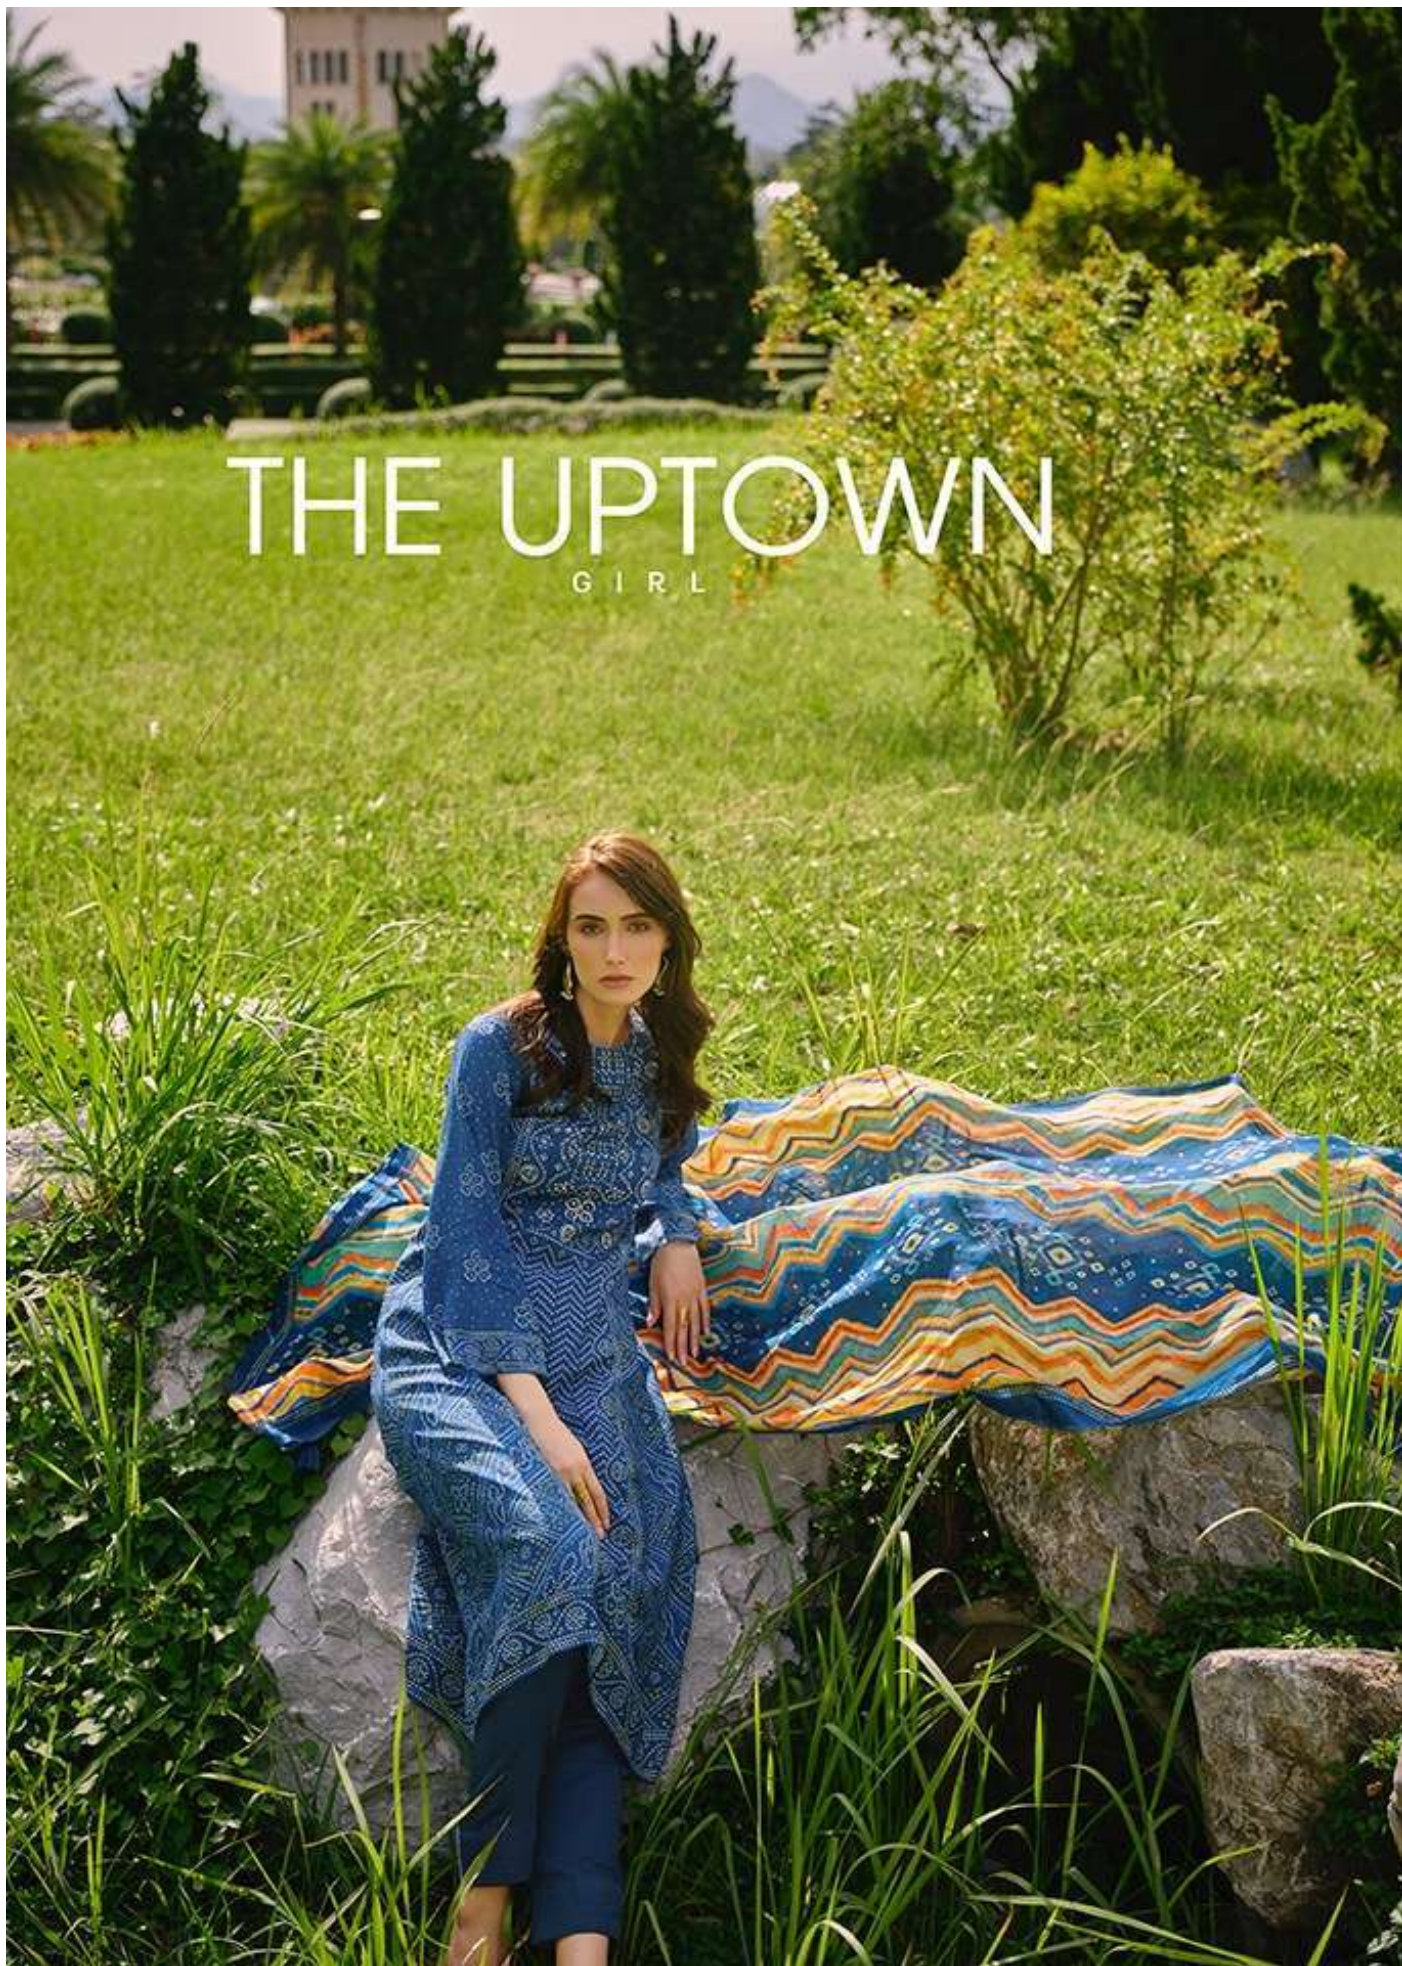

PRM[®]
Trendz

T U R A A B

PRM
Trendz

5219

THE UPTOWN GIRL

P A N A C H E

She combines the magic of ages past with the panache and look of the future. Her spells break your defenses and leave you speechless, captivated by the charm of her immaculate dress. She is the Modern Enchantress and she is here to win you over!

PRM
Trendz

5220

THE MAGAZINE

COVERGIRL

THE MODERN ENCHANTRESS

A GLIMPSE OF PARADISE

PRM[®]
Trendz

SHE COMES CLAD IN
THE FABRICS OF THE
ULTIMATE FINESSE
AND SEDUCES THE
SENSIBILITIES OF THE
ARTIST, THE SCULPTOR,
THE POET, THE MUSI-
CIAN, AND INSPIRES
CREATIVITY LIKE
NEVER BEFORE. SHE'S
THE FORCE THAT
GIVES BIRTH TO MAS-
TERPIECES- THE
MODERN DAY MUSE.