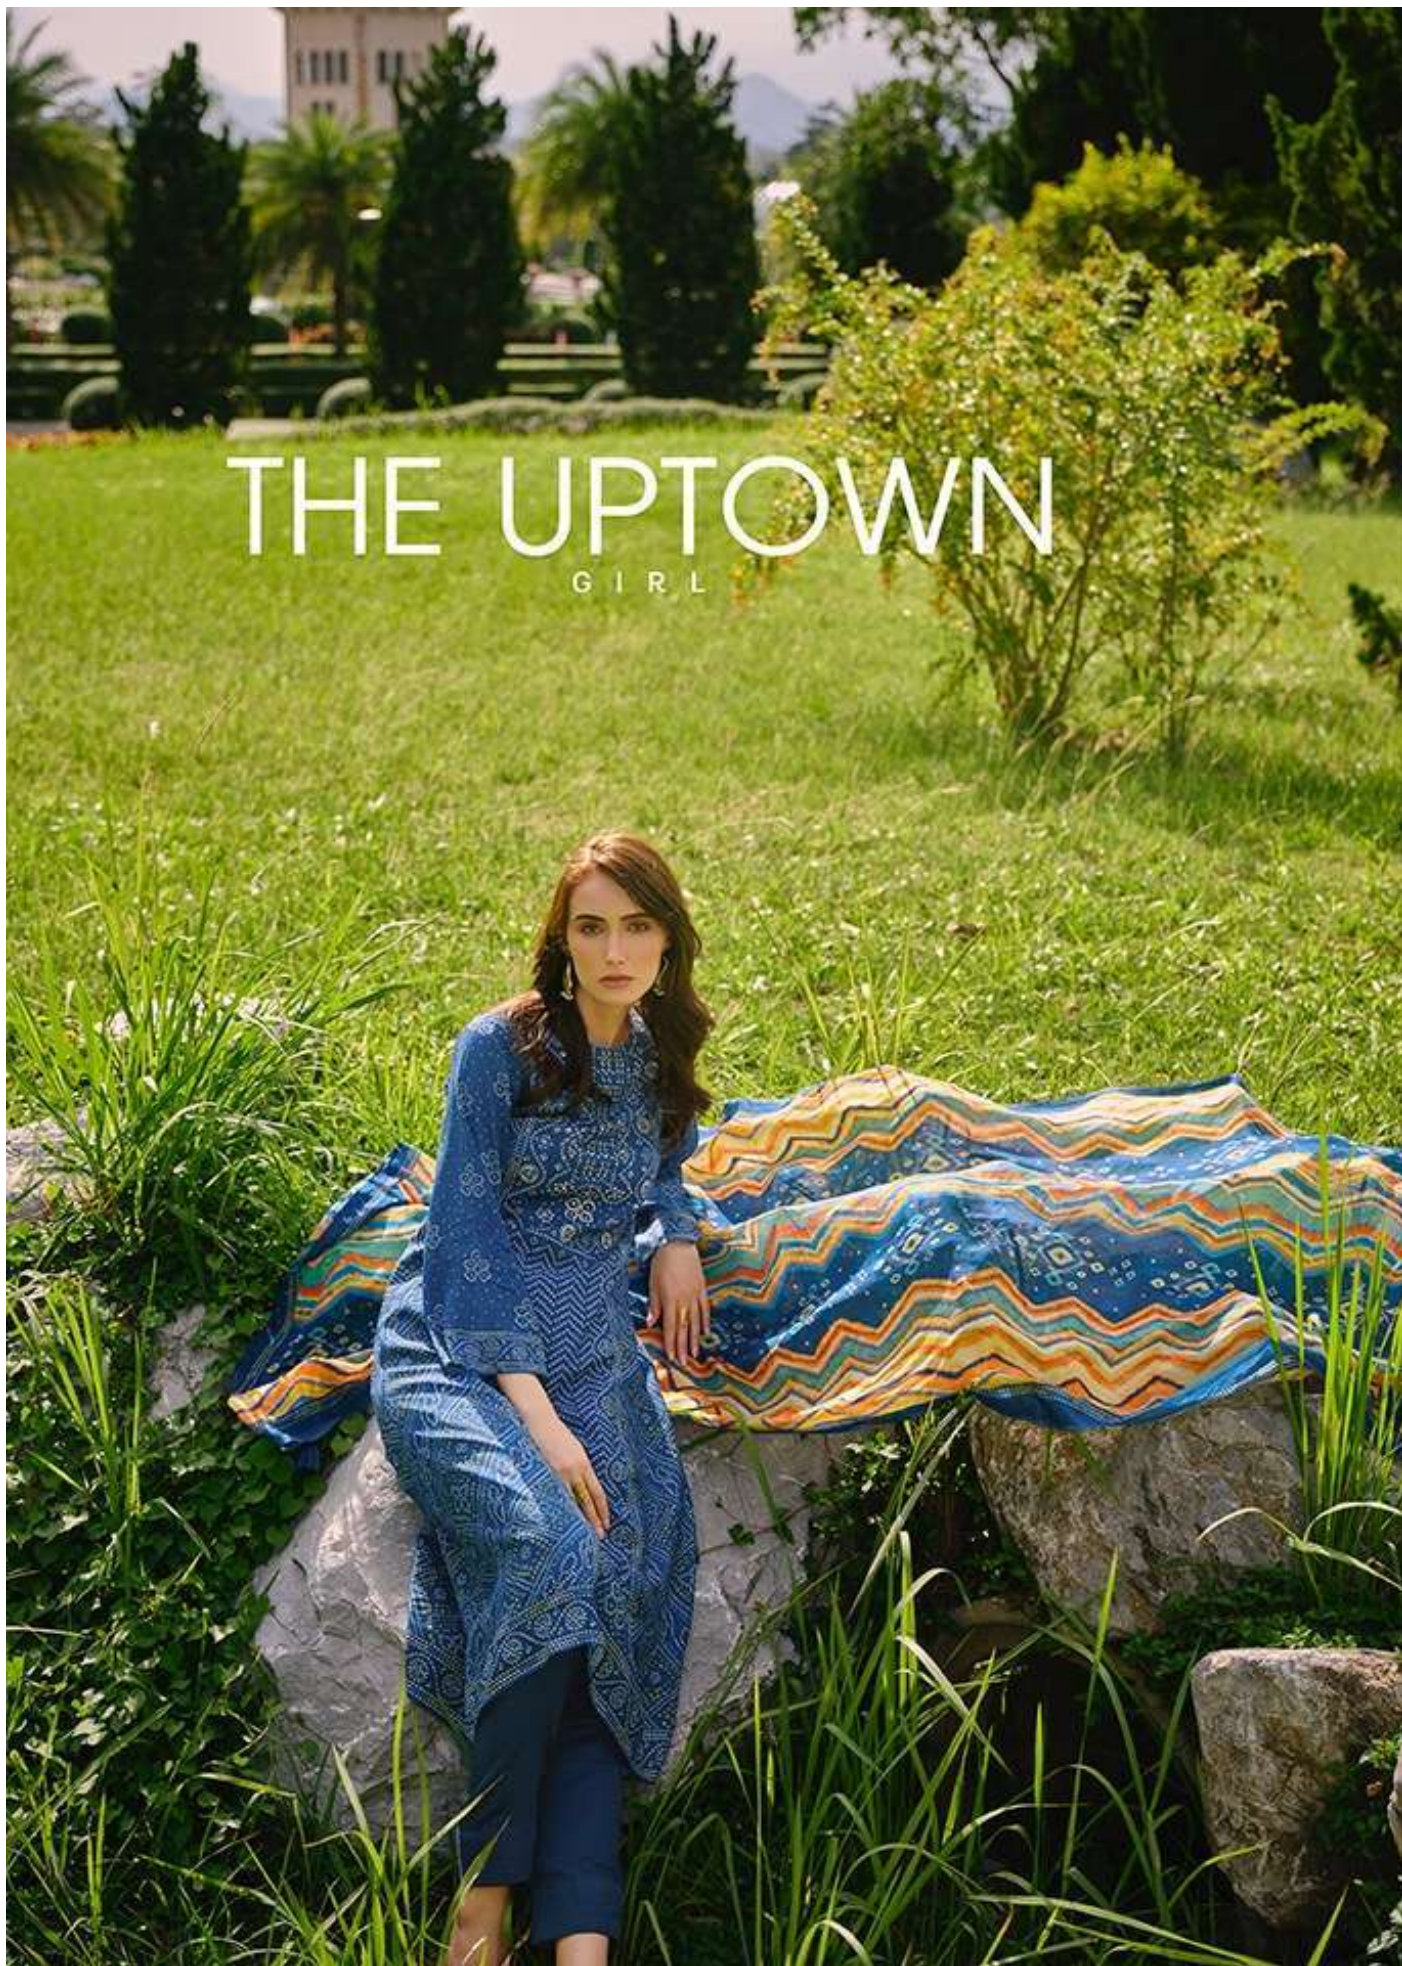

PRM[®]
Trendz

T U R A A B

PRM
Trendz

5219

THE UPTOWN GIRL

P A N A C H E

She combines the magic of ages past with the panache and look of the future. Her spells break your defenses and leave you smothered, captivated by the charm of her immaculate dress. She is the Modern Enchantress and she is here to win you over!

PRM
Trendz

5220

THE MAGAZINE

COVERGIRL

THE MODERN ENCHANTRESS

A GLIMPSE OF PARADISE

PRM[®]
Trendz

SHE COMES CLAD IN
THE FABRICS OF THE
ULTIMATE FINESSE
AND SEDUCES THE
SENSIBILITIES OF THE
ARTIST, THE SCULPTOR,
THE POET, THE MUSI-
CIAN, AND INSPIRES
CREATIVITY LIKE
NEVER BEFORE. SHE'S
THE FORCE THAT
GIVES BIRTH TO MAS-
TERPIECES- THE
MODERN DAY MUSE.