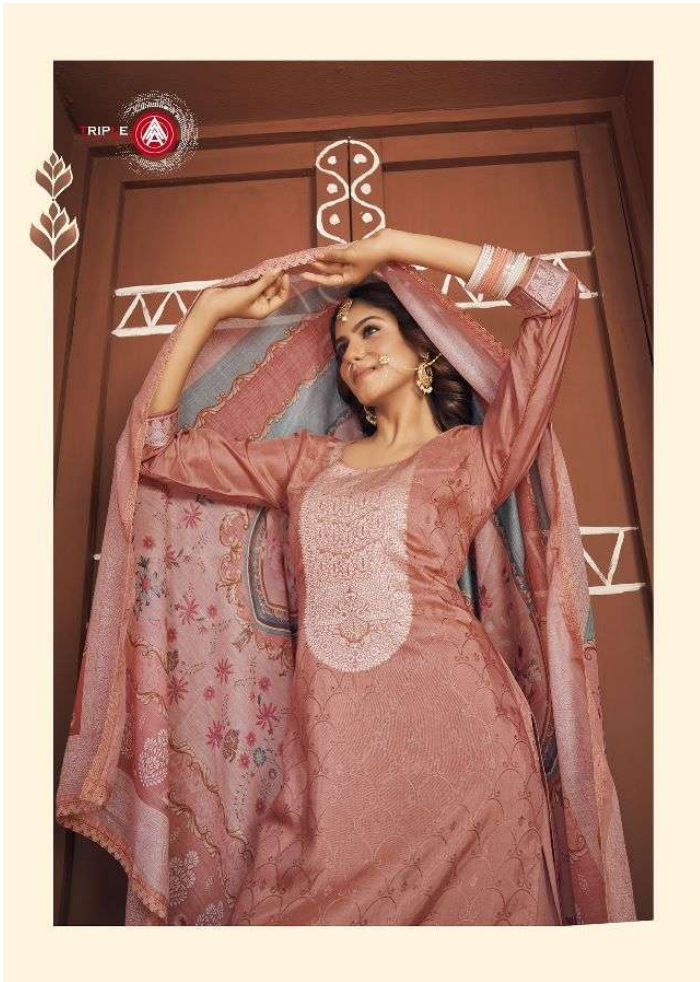

D.NO-10943