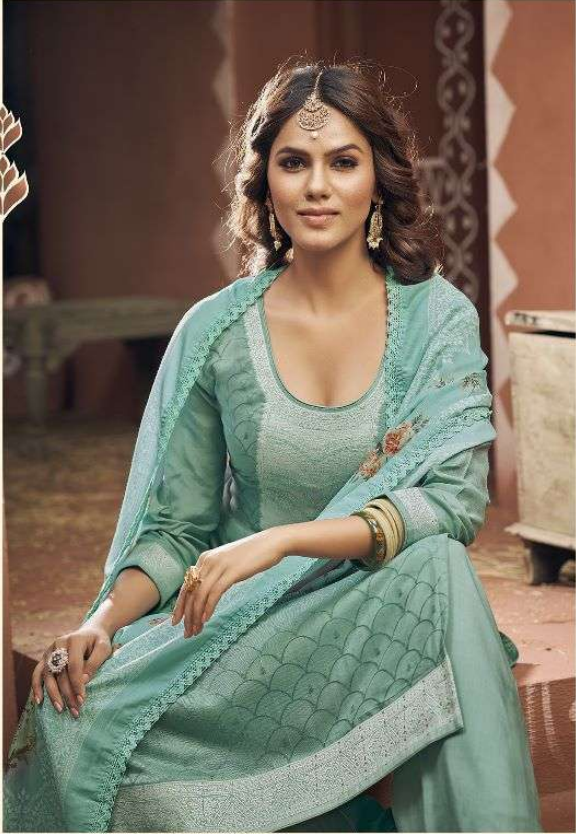

D.NO-10943