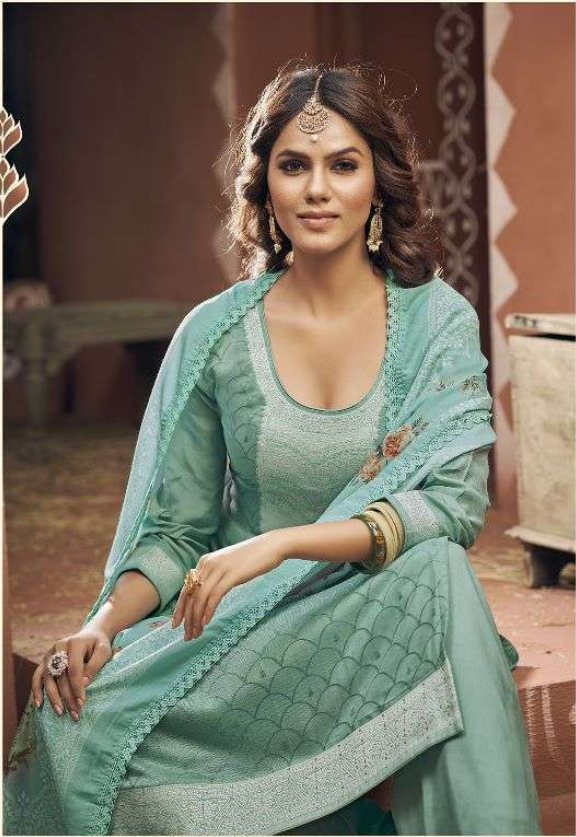

D.NO-10943