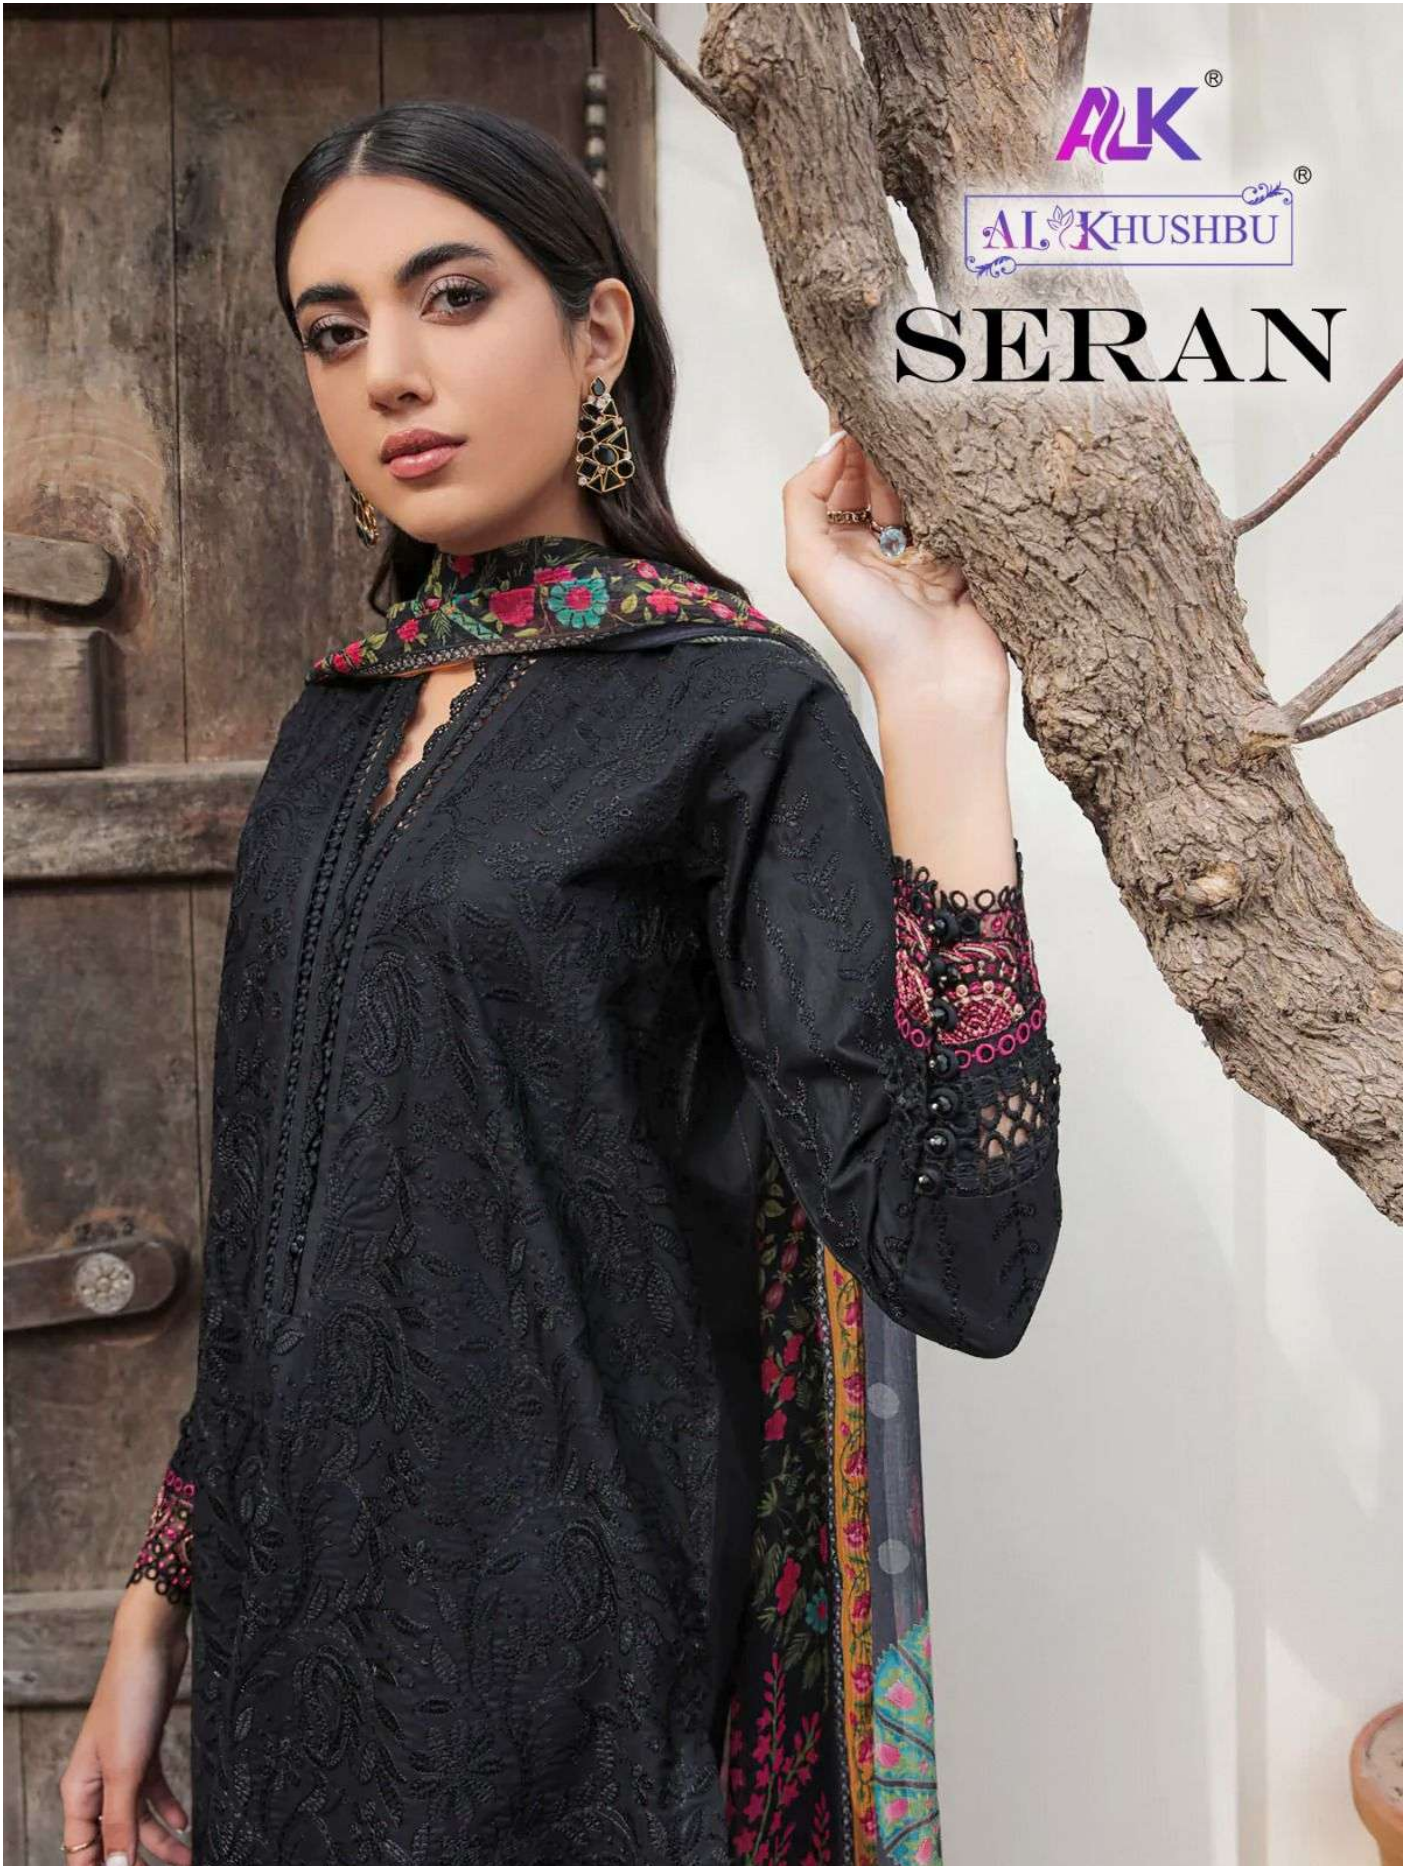

ALK[®]

AL KHUSHBU[®]

SERAN

ALK
AL KHUSHBU
SERAN

ALK D.No.5022

TOP
Cambrie Cotton with
Heavy Embroidery Work

BOTTOM-INNER
Semi Lawn

DUPATTA
Silver Sifone printed

ALK
AL KHUSHBU
SERAN

ALK D.No.5022

TOP
Cambrie Cotton with
Heavy Embroidery Work

BOTTOM-INNER
Semi Lawn

DUPATTA
Silver Siftone printed

ALK[®]

AL KHUSHBU[®]

SERAN

ALK D.No.5022

TOP

Cambric Cotton with
Heavy Embroidery Work

BOTTOM-INNER

Semi Lawn

DUPATTA

Silver Siffone printed

ALK[®]

AL KHUSHBU[®]

SERAN

5021

5022

ALK[®]
AL KHUSHBU[®]

SERAN

TOP
CAMBRIC COTTON WITH
HEAVY EMBROIDERY WORK

BOTTOM-INNER
SEMI LAWN