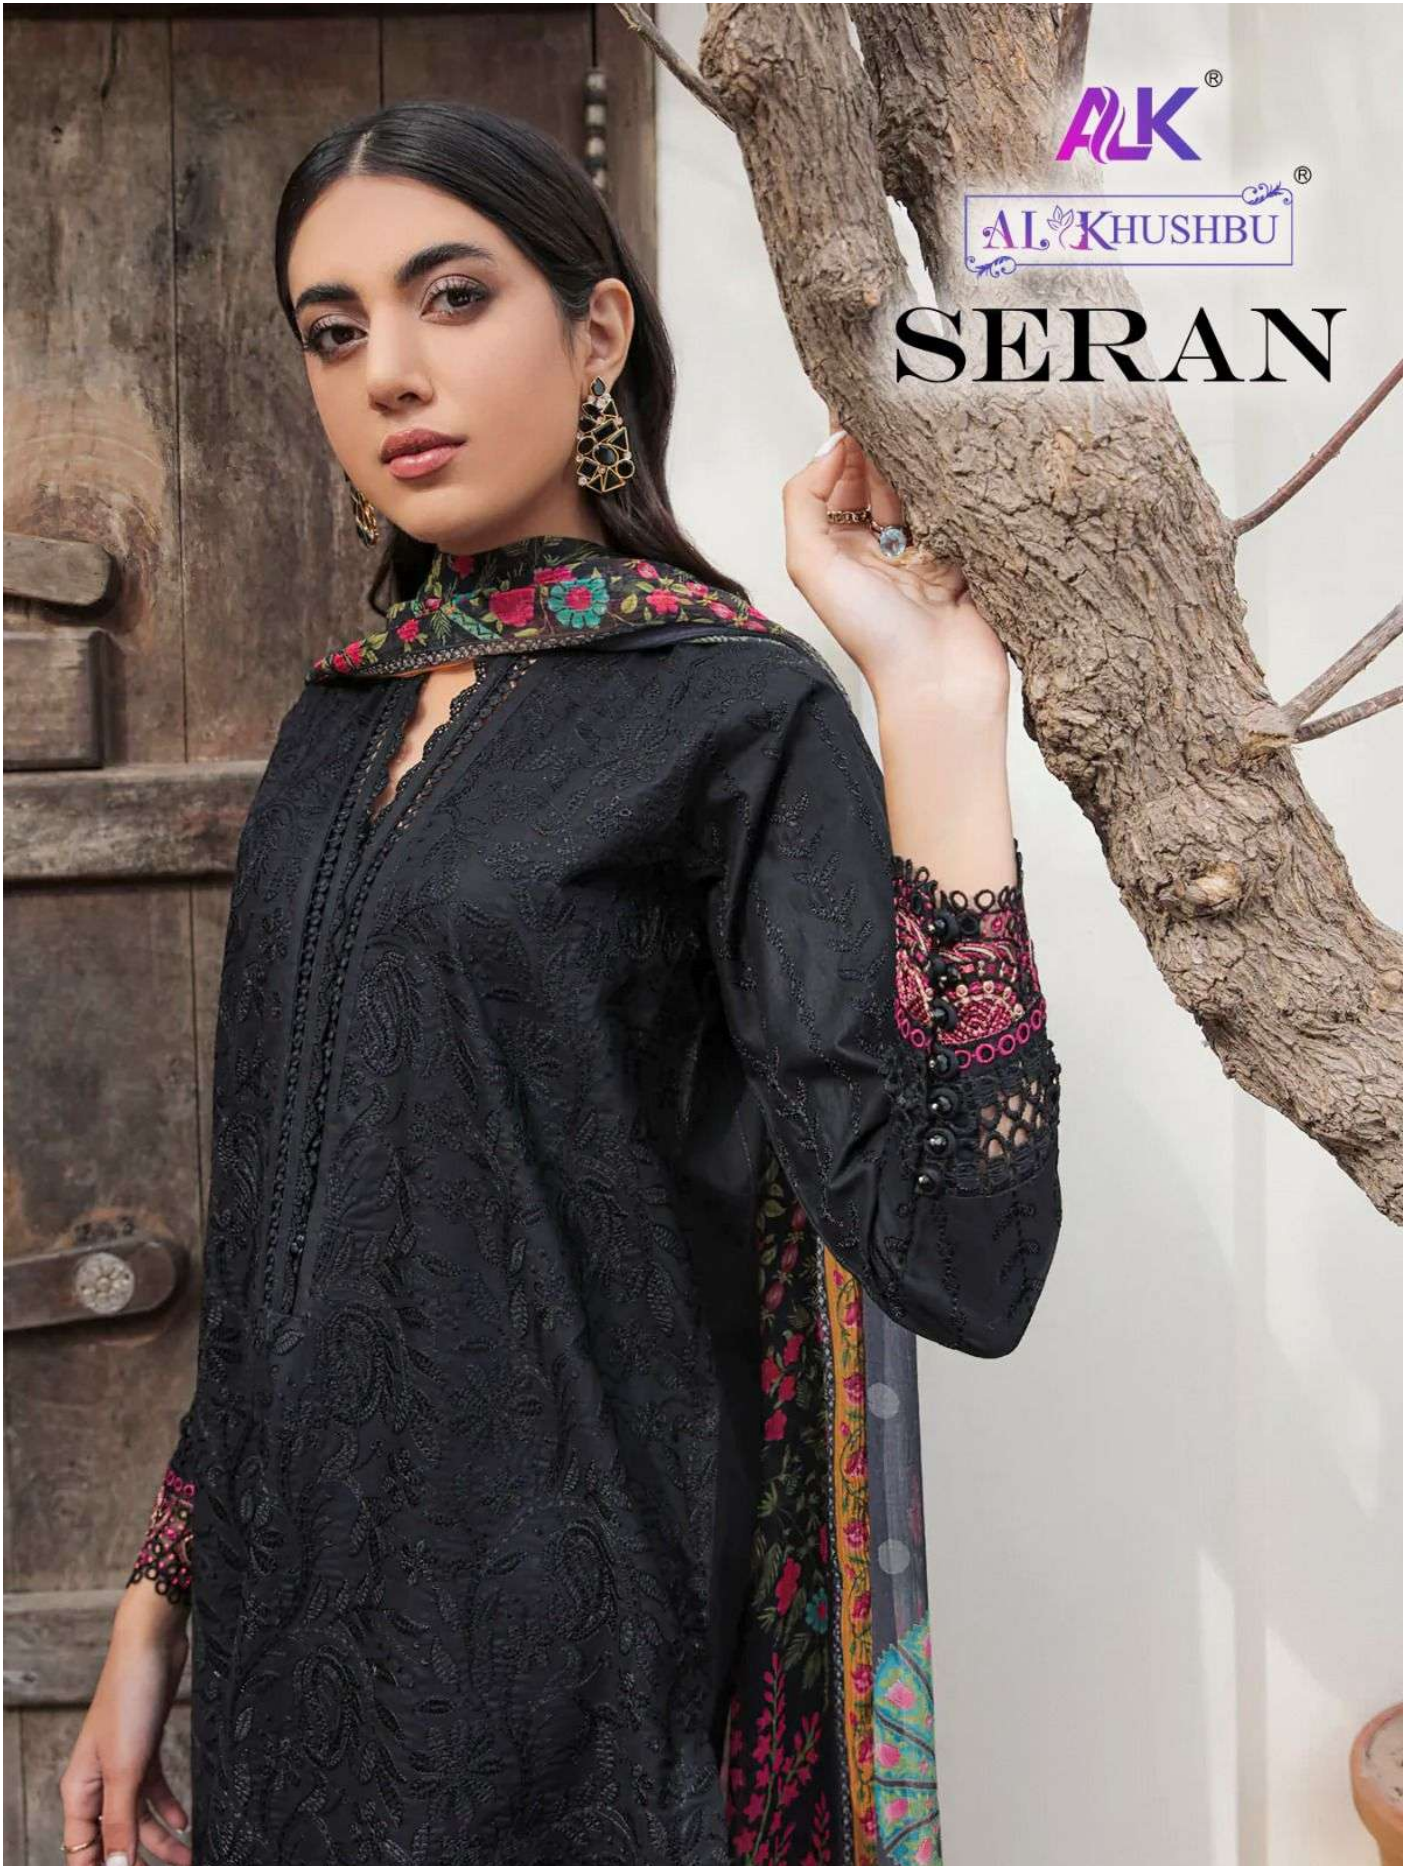

ALK<sup>®</sup>

AL KHUSHBU<sup>®</sup>

SERAN

ALK®  
AL KHUSHBU®  
**SERAN**

ALK D.No.5022

**TOP**  
Cambric Cotton with  
Heavy Embroidery Work

**BOTTOM-INNER**  
Semi Lawn

**DUPATTA**  
Silver Sifone printed

**ALK**  
AL KHUSHBU  
**SERAN**

ALK D.No.5022

**TOP**  
Cambrie Cotton with  
Heavy Embroidery Work

**BOTTOM-INNER**  
Semi Lawn

**DUPATTA**  
Silver Siftone printed

**ALK**<sup>®</sup>

**AL KHUSHBU**<sup>®</sup>

**SERAN**

**ALK D.No.5022**

**TOP**

Cambric Cotton with  
Heavy Embroidery Work

**BOTTOM-INNER**

Semi Lawn

**DUPATTA**

Silver Siffone printed

## SERAN

**TOP**  
CAMBRIC COTTON WITH  
HEAVY EMBROIDERY WORK

**BOTTOM-INNER**  
SEMI LAWN

**DUPATTA**  
SILVER SIFFONE  
PRINTED

**ALK**<sup>®</sup>  
**AL KHUSHBU**<sup>®</sup>  
**SERAN**

**ALK D.No.5021**