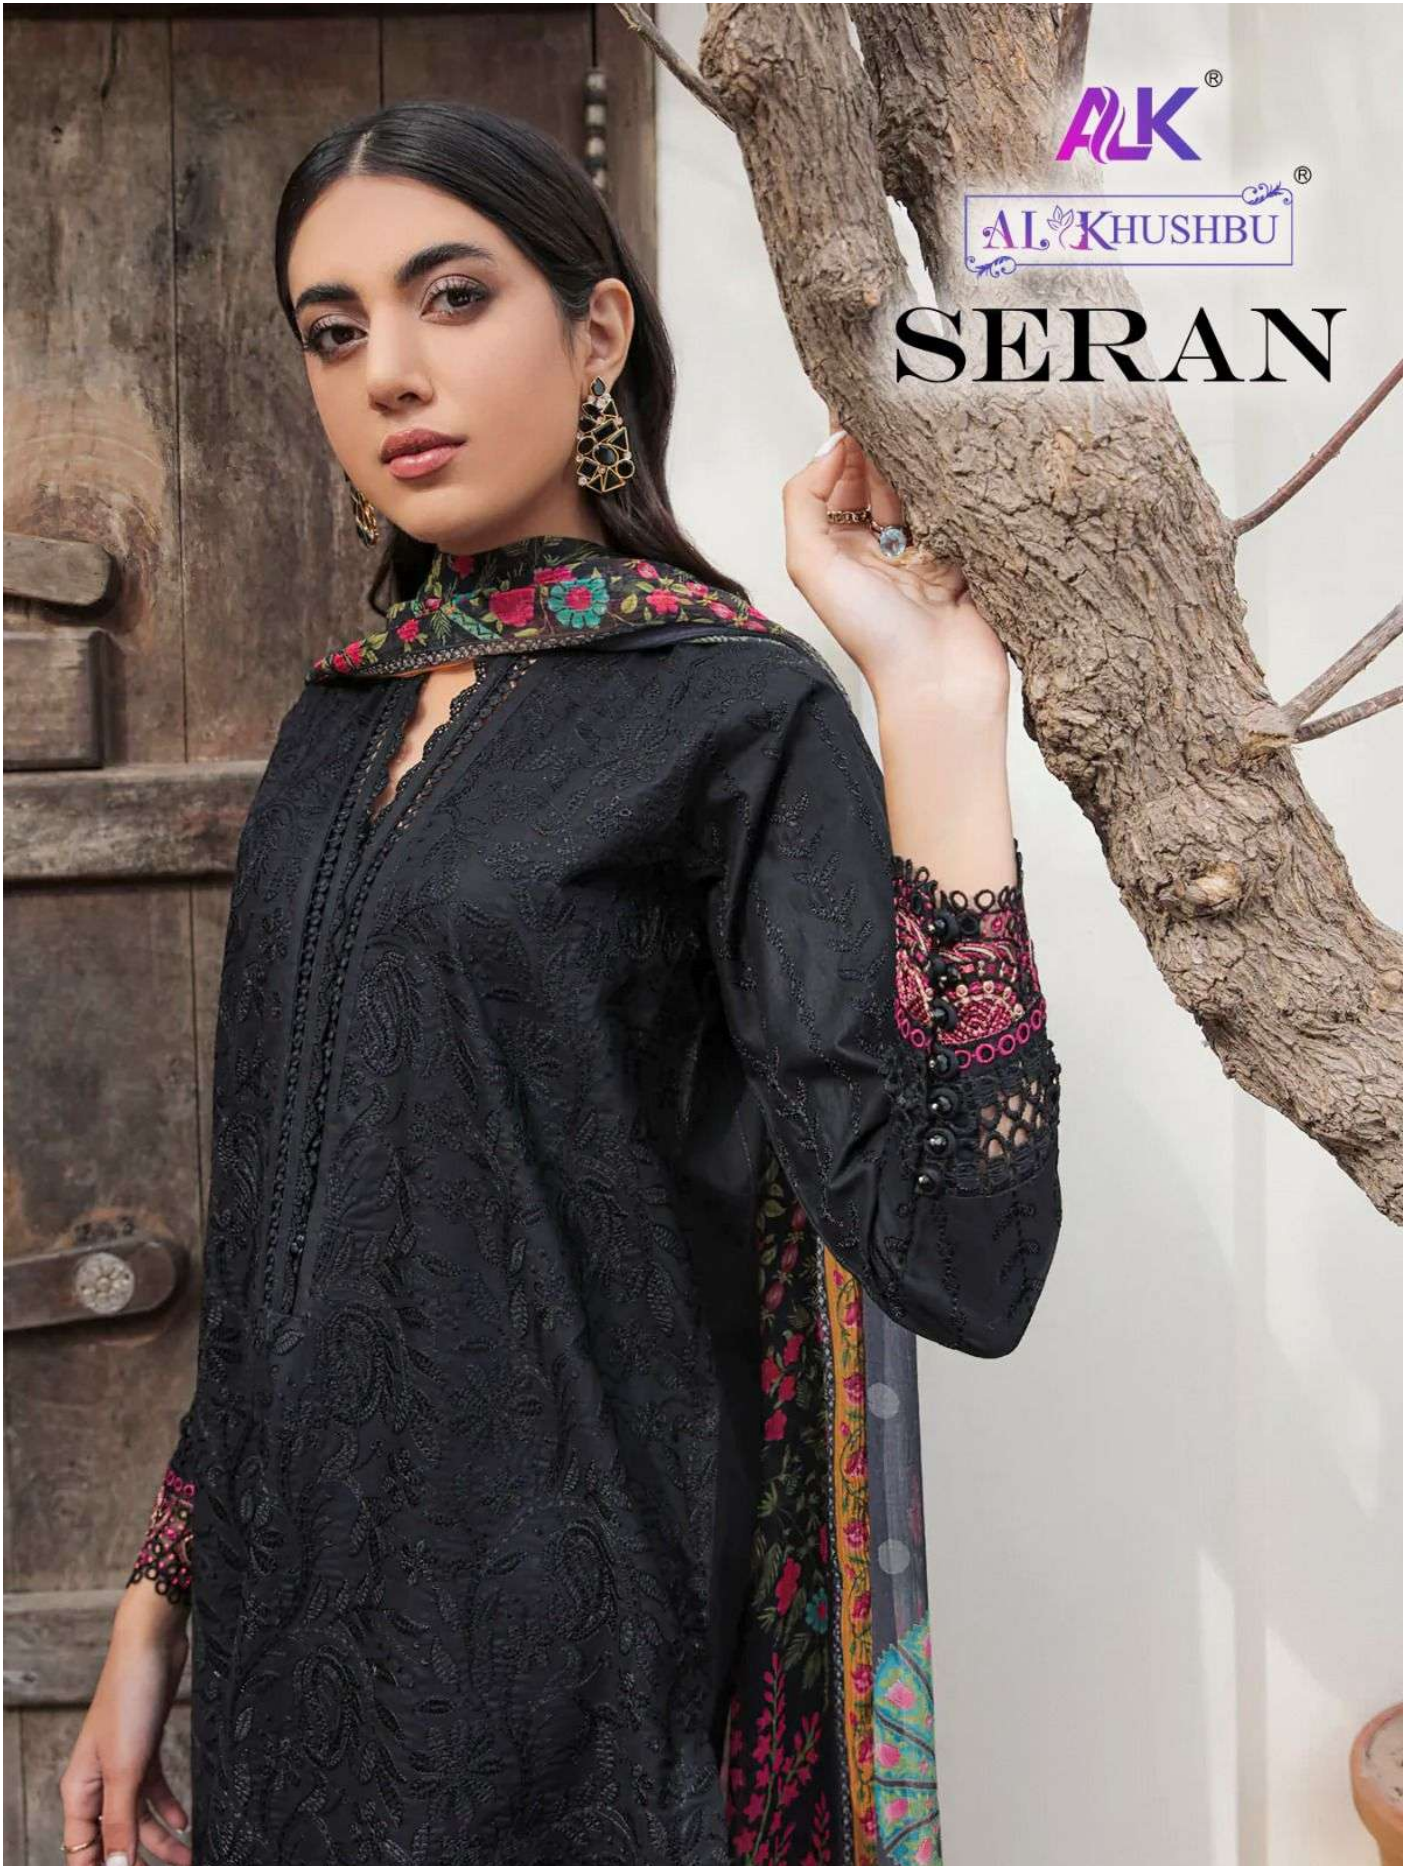

ALK<sup>®</sup>

AL KHUSHBU<sup>®</sup>

SERAN

**ALK**  
AL KHUSHBU  
**SERAN**

ALK D.No.5022

**TOP**  
Cambric Cotton with  
Heavy Embroidery Work

**BOTTOM-INNER**  
Semi Lawn

**DUPATTA**  
Silver Sifone printed

**ALK**  
AL KHUSHBU  
**SERAN**

ALK D.No.5022

**TOP**  
Cambrie Cotton with  
Heavy Embroidery Work

**BOTTOM-INNER**  
Semi Lawn

**DUPATTA**  
Silver Siftone printed

**ALK**<sup>®</sup>

**AL KHUSHBU**<sup>®</sup>

**SERAN**

**ALK D.No.5022**

**TOP**

Cambric Cotton with  
Heavy Embroidery Work

**BOTTOM-INNER**

Semi Lawn

**DUPATTA**

Silver Siffone printed

# SERAN

**TOP**  
CAMBRIC COTTON WITH  
HEAVY EMBROIDERY WORK

**BOTTOM-INNER**  
SEMI LAWN

**DUPATTA**  
SILVER SIFFONE  
PRINTED

**ALK**<sup>®</sup>  
**AL KHUSHBU**<sup>®</sup>  
**SERAN**

**ALK D.No.5021**