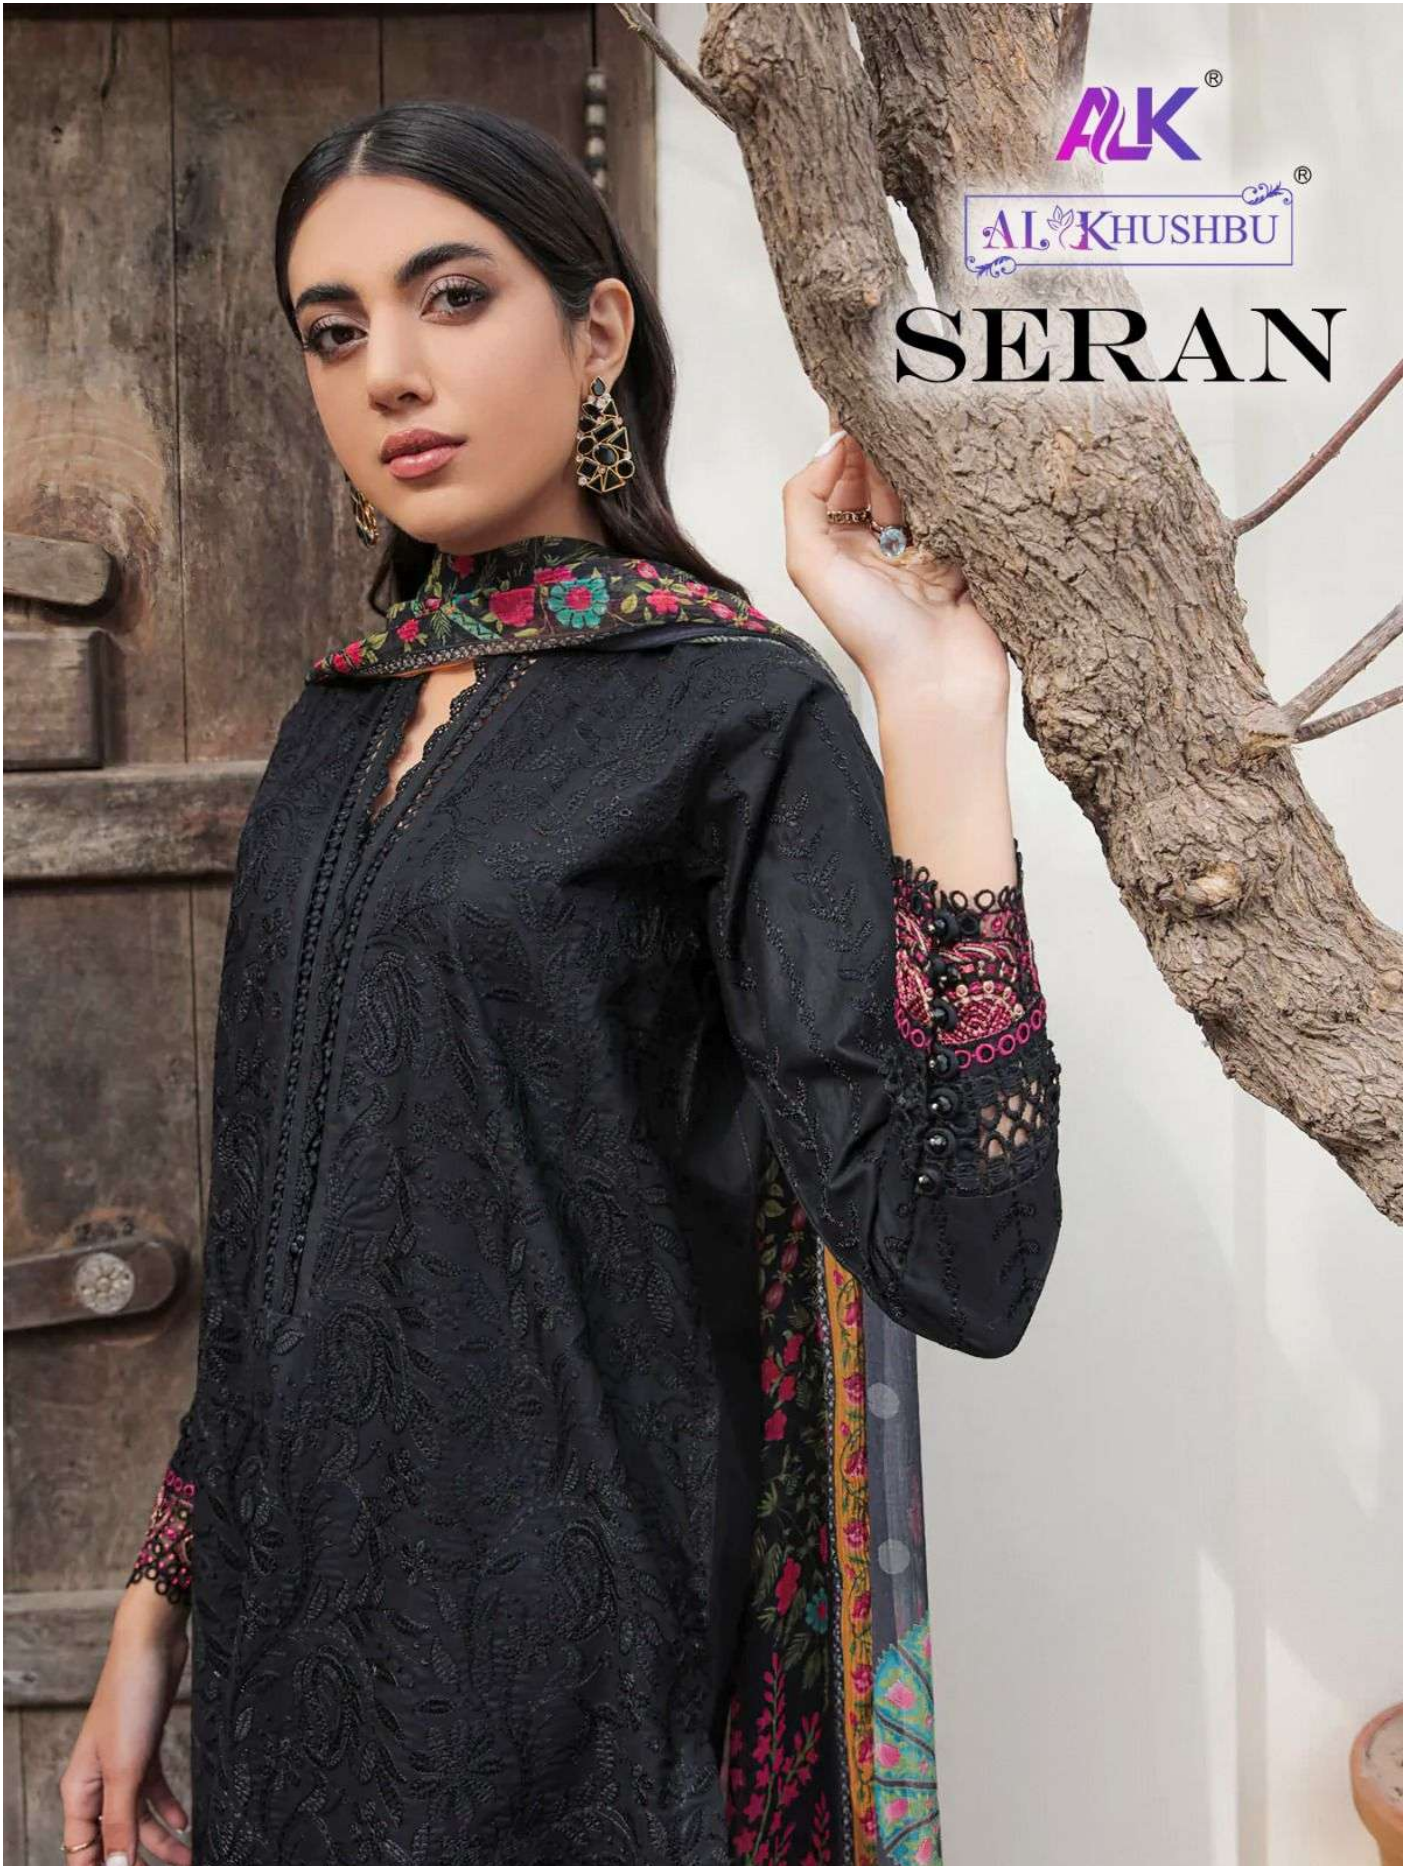

ALK[®]

AL KHUSHBU[®]

SERAN

ALK
AL KHUSHBU
SERAN

ALK D.No.5022
TOP
Cambric Cotton with
Heavy Embroidery Work
BOTTOM-INNER
Semi Lawn
DUPATTA
Silver Sifone printed

ALK
AL KHUSHBU
SERAN

ALK D.No.5022

TOP
Cambrie Cotton with
Heavy Embroidery Work

BOTTOM-INNER
Semi Lawn

DUPATTA
Silver Siftone printed

ALK[®]

AL KHUSHBU[®]

SERAN

ALK D.No.5022

TOP

Cambric Cotton with
Heavy Embroidery Work

BOTTOM-INNER

Semi Lawn

DUPATTA

Silver Siffone printed

ALK[®]

AL KHUSHBU[®]

SERAN

5021

5022

ALK[®]
AL KHUSHBU[®]

SERAN

TOP
CAMBRIC COTTON WITH
HEAVY EMBROIDERY WORK

BOTTOM-INNER
SEMI LAWN

DUPATTA
SILVER SIFFONE
PRINTED

ALK[®]
AL KHUSHBU[®]
SERAN

ALK D.No.5021