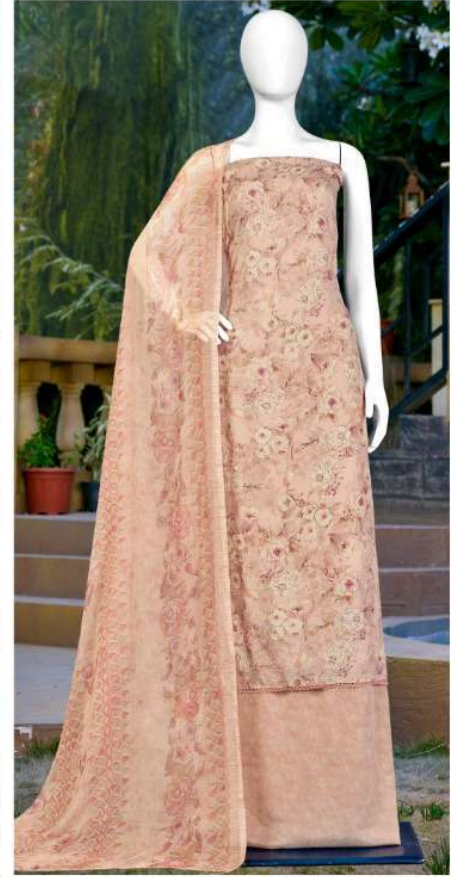

**Bipson**<sup>®</sup>  
Udaan

**Gipson**<sup>®</sup>  
Udaan

TOP :- PURE FRENCH CREPE PRINT WITH  
HEAVY DIMOND WORK.

BOTTOM :- PURE FRENCH CREPE PRINT.

DUPATTA :- PURE SHIFFON PRINT.

2167-C

**Gipson**<sup>®</sup>  
Udaan

TOP :- PURE FRENCH CREPE PRINT WITH  
HEAVY DIMOND WORK.  
BOTTOM :- PURE FRENCH CREPE PRINT.  
DUPATTA :- PURE SHIFFON PRINT.

2167-D

**Gipson**<sup>®</sup>

**Udaan**

D.No :- 2167

TOP :- PURE FRENCH CREPE PRINT WITH  
HEAVY DIMOND WORK.

BOTTOM :- PURE FRENCH CREPE PRINT.

DUPATTA :- PURE SHIFFON PRINT.

**Gipson**<sup>®</sup>  
**Udaan**

TOP :- PURE FRENCH CREPE PRINT WITH  
HEAVY DIMOND WORK.

BOTTOM :- PURE FRENCH CREPE PRINT.

DUPATTA :- PURE SHIFFON PRINT.

**Gipson**<sup>®</sup>  
Udaan

TOP :- PURE FRENCH CREPE PRINT WITH  
HEAVY DIMOND WORK.  
BOTTOM :- PURE FRENCH CREPE PRINT.  
DUPATTA :- PURE SHIFFON PRINT.

2167-B

**Gipson**<sup>®</sup>  
**Udaan**

TOP :- PURE FRENCH CREPE PRINT WITH  
HEAVY DIMOND WORK.