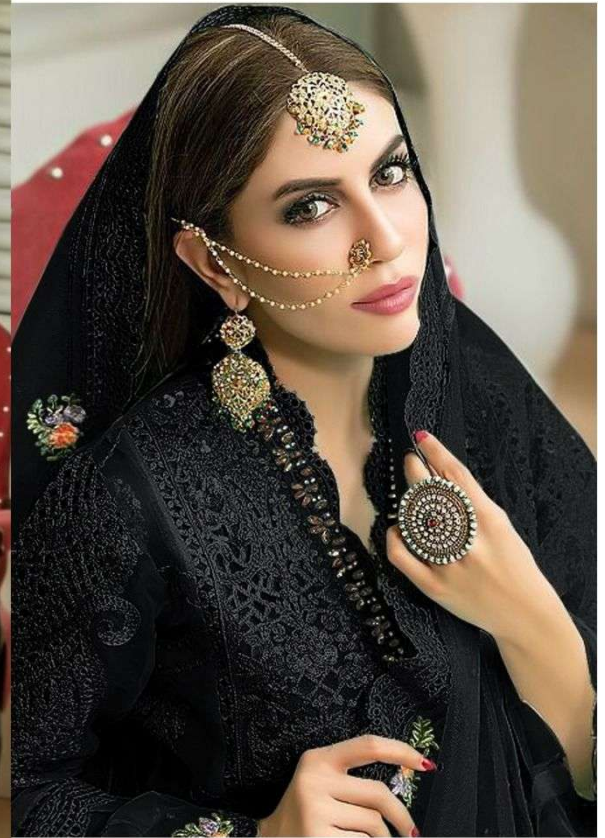

*Serina*TM
Pakistani Suit
A BRAND BY  MEGA EXPORT
S - 72 J

Top - Butterfly Net Heavy Embroidered
Inner Bottom - Heavy santoon
Dupatta - Butterfly net heavy embroidered

*Serina*TM
Pakistani Suit
A BRAND BY  MEGA EXPORT
S - 72 J

Top - Butterfly Net Heavy Embroidered
Inner Bottom - Heavy santoon
Dupatta - Butterfly net heavy embroidered

Top - Butterfly Net Heavy Embroidered
Inner Bottom - Heavy santoon
Dupatta - Butterfly net heavy embroidered

S- 72 I

S- 72 J

Serena
A PRODUCT OF
MEGHA EXPORTS
S-72F

Top - Butterfly Net Heavy Embroidered
Inner Bottom - Heavy custom
Dupatta - Butterfly net heavy embroidered

Serena
A PRODUCT OF
MEGHA EXPORTS

Serena
A PRODUCT OF
MEGHA EXPORTS