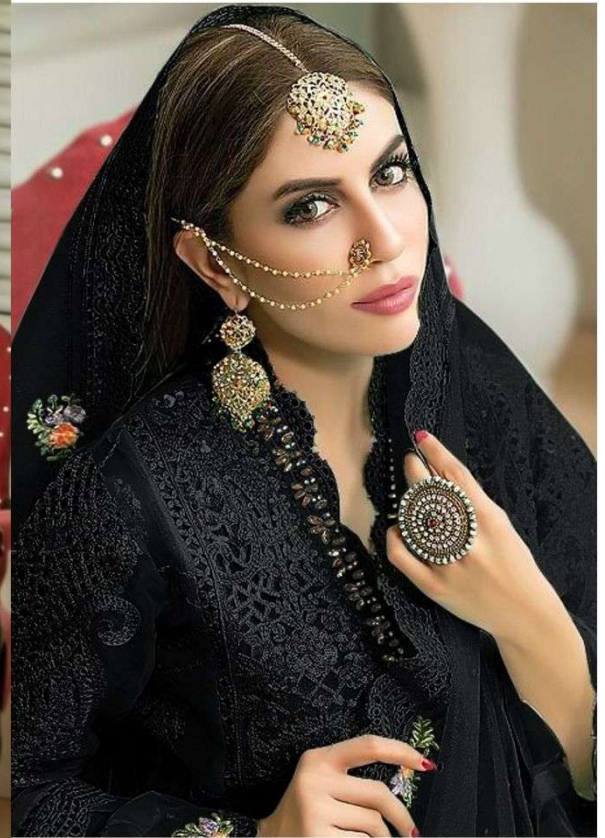

*Serina*TM
Pakistani Suit
A BRAND BY MEGHA EXPORT
S - 72 J

Top - Butterfly Net Heavy Embroidered
Inner Bottom - Heavy santoon
Dupatta - Butterfly net heavy embroidered

*Serina*TM
Pakistani Suit
A BRAND BY  MEGA EXPORT
S - 72 J

Top - Butterfly Net Heavy Embroidered
Inner Bottom - Heavy santoon
Dupatta - Butterfly net heavy embroidered

Top - Butterfly Net Heavy Embroidered
Inner Bottom - Heavy santoon
Dupatta - Butterfly net heavy embroidered

S- 72 I

S- 72 J

Sereno
A PRODUCT OF
MEGHA EXPORTS
S-72F

Top - Butterfly Net Heavy Embroidered
Inner Bottom - Heavy custom
Dupatta - Butterfly net heavy embroidered

Sereno
A PRODUCT OF
MEGHA EXPORTS

Sereno
A PRODUCT OF
MEGHA EXPORTS