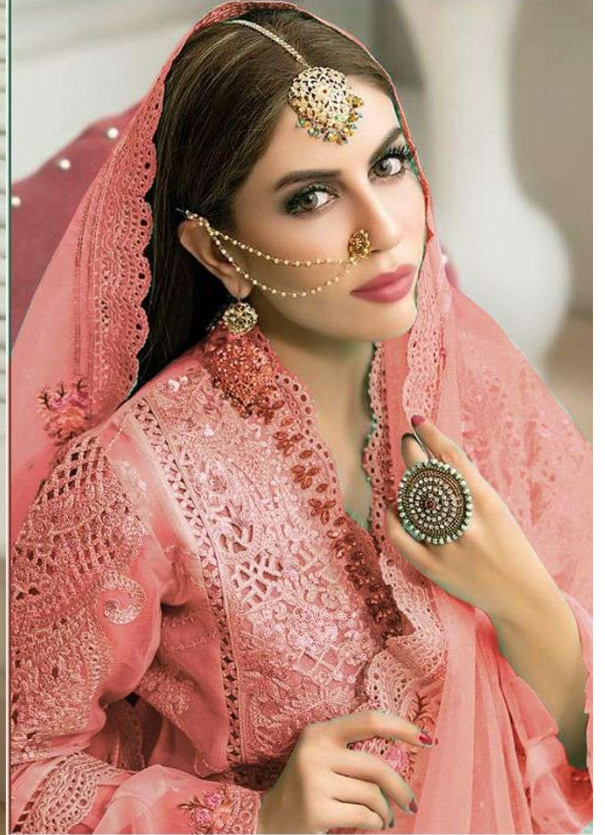

Serene®
Pakistani Suit
A BRAND BY **MEGHA EXPORT**
S - 72 E