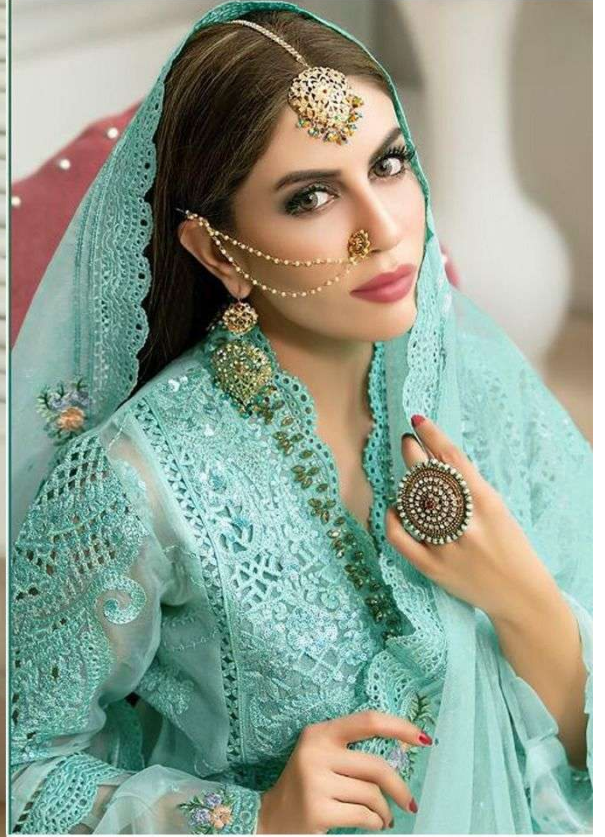

Serene®
Pakistani Suit
A BRAND BY MEGA EXPORT
S - 72 G