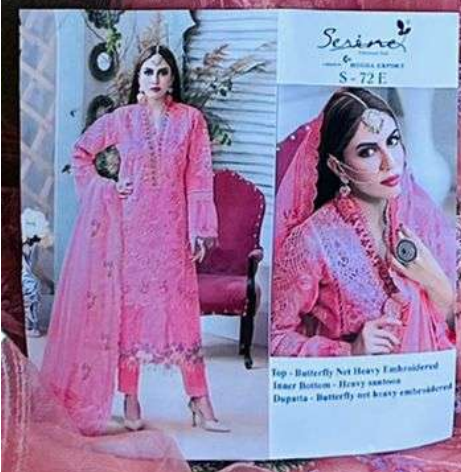

Serene[®]
Pakistani Suit
A BRAND BY  MEGA EXPORT
S - 72 H

Top - Butterfly Net Heavy Embroidered
Inner Bottom - Heavy santoon
Dupatta - Butterfly net heavy embroidered

Serene[®]
Pakistani Suit
A BRAND BY MEGHA EXPORT
S - 72 F

Top - Butterfly Net Heavy Embroidered
Inner Bottom - Heavy santoon
Dupatta - Butterfly net heavy embroidered

Top - Butterfly Net Heavy Embroidered
Inner Bottom - Heavy santoon
Dupatta - Butterfly net heavy embroidered

S- 72 E

S- 72 F

S- 72 G

S- 72 H

Serena
MADE IN INDIA

Serena
MADE IN INDIA

Serena
MADE IN INDIA

Serena
DESIGN EXPORT
S - 72 G

Top - Butterfly Net Heavy Embroidered
Inner Bottom - Heavy satinon
Dupatta - butterfly net heavy embroidered

Serena
MADE IN INDIA

Serena
A PRODUCT OF MEGA EXPORT
S-72F

Top - Butterfly Net Heavy Embroidered
Jacket Bottom - Heavy random
Dupatta - Butterfly net heavy embroidered