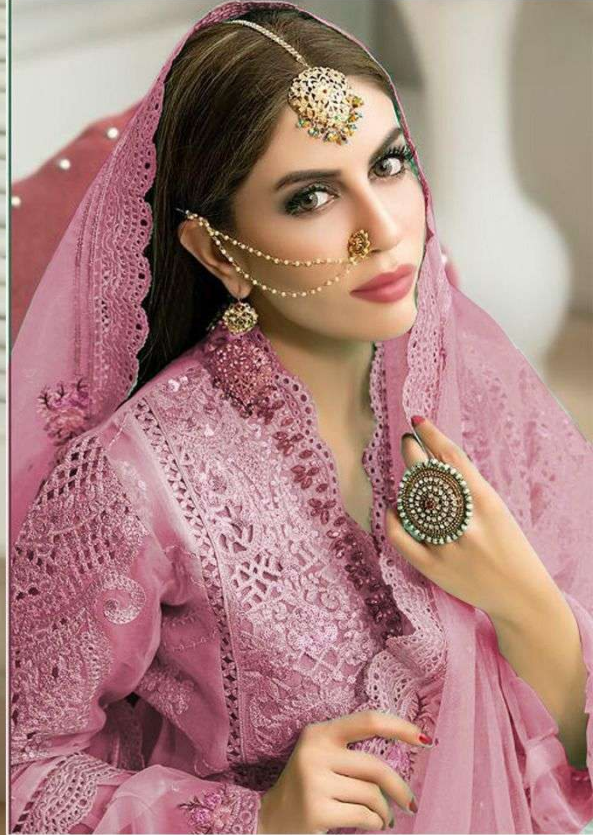

Serene[®]
Pakistani Suit
A BRAND BY  MEGA EXPORT
S - 72 H

Top - Butterfly Net Heavy Embroidered
Inner Bottom - Heavy santoon
Dupatta - Butterfly net heavy embroidered

Serene[®]
Pakistani Suit
A BRAND BY MEGHA EXPORT
S - 72 F

Top - Butterfly Net Heavy Embroidered
Inner Bottom - Heavy santoon
Dupatta - Butterfly net heavy embroidered

Top - Butterfly Net Heavy Embroidered
Inner Bottom - Heavy santoon
Dupatta - Butterfly net heavy embroidered

Top - Butterfly Net Heavy Embroidered
Inner Bottom - Heavy satinon
Dupatta - butterfly net heavy embroidered

Serena
MADE IN INDIA

Serena
A PRODUCT OF MEGA EXPORT
S-72F

Top - Butterfly Net Heavy Embroidered
Jacket Bottom - Heavy random
Dupatta - Butterfly net heavy embroidered

Serena
A PRODUCT OF MEGA EXPORT

Serena
A PRODUCT OF MEGA EXPORT

Serena
A PRODUCT OF MEGA EXPORT

Serino
S-7211

Top - Butterfly Net Heavy Embroidered
Lower Bottom - Heavy sequins
Dupatta - Butterfly net heavy embroidered