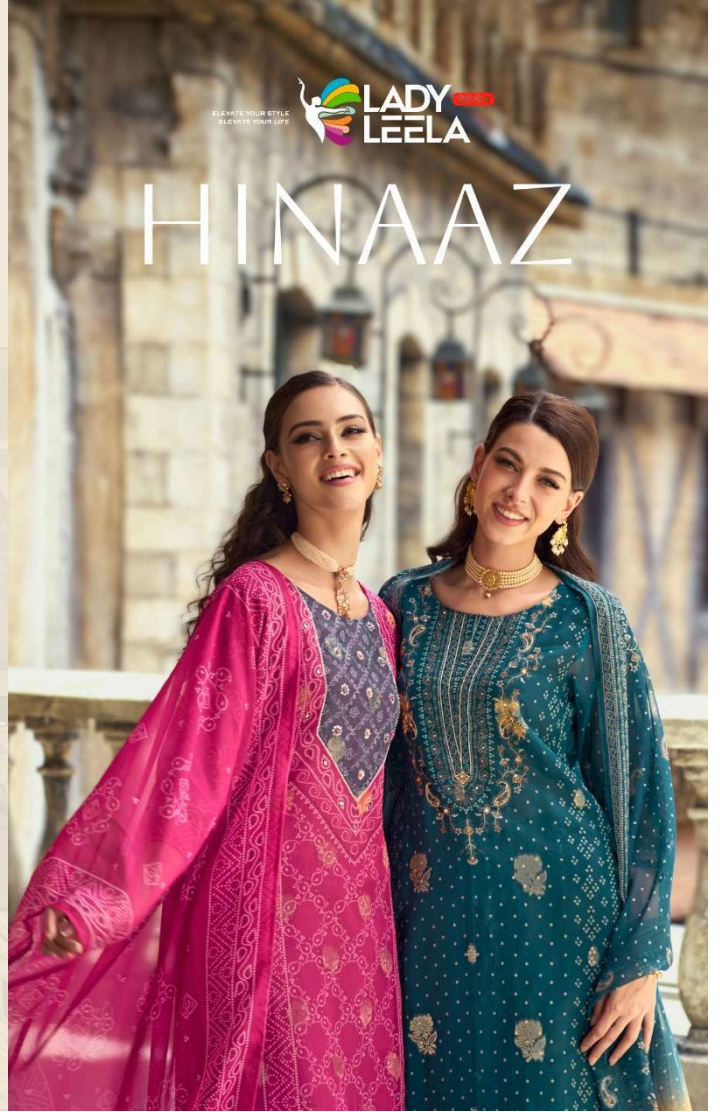

HINAAZ

FABRIC DETAILS

TOP

VISCOSE ORGANZA JACQUARD DIGITAL PRINT
KURTI WITH HANDWORK

BOTTOM

PURE VISCOSE SILK PANT WITH HANDWORK &
MOBILE POCKET

DUPATTA

VISCOSE ORGANZA DIGITAL PRINT WITH TESSELS

SIZES

M L XL XXL 3XL

NOTE

POCKET INSIDE EVERY PANT
STICKER PHOTO INSIDE EVERY CATALOGUE