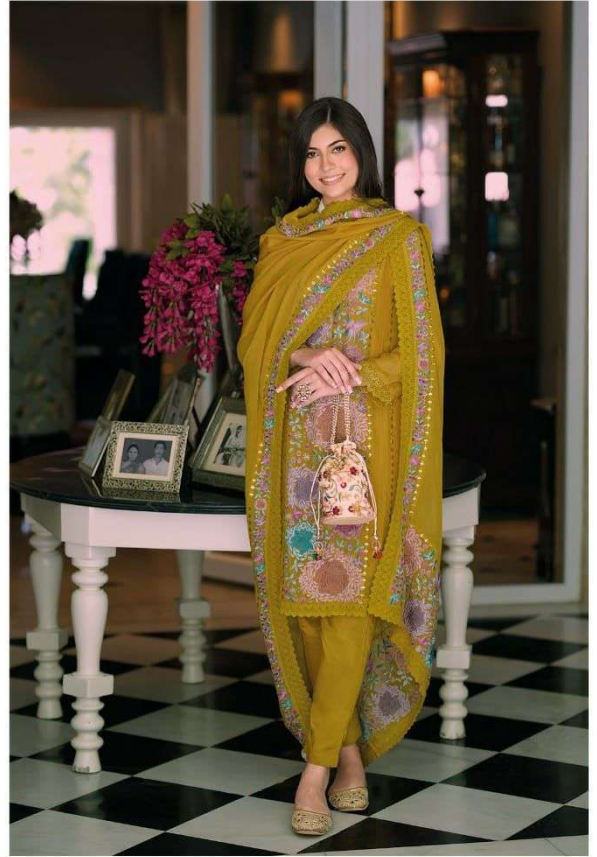

zaveriTM
READYMADE COLLECTION

KIASHA

Fashions fade, style is eternal

KLASHA / 1197

zaveriTM
REGINA COLLECTION

Never be afraid to show your real self through style.

The joy of dressing is an art

KIASHA / 1199

It's a new era in fashion, there are no rules

KIASHA / 1200

KIASHA / 1197

KIASHA / 1198

KIASHA / 1199

KIASHA / 1200

zaveriTM
READYMADE COLLECTION

KLASHA

The joy of dressing is an art

KIASHA / 1199

KIASHA / 1198

Never be afraid to show your real self through style

zaverriTM
READYMADE COLLECTION

POWER / STYLE

Fabrics made to cool and noticeable