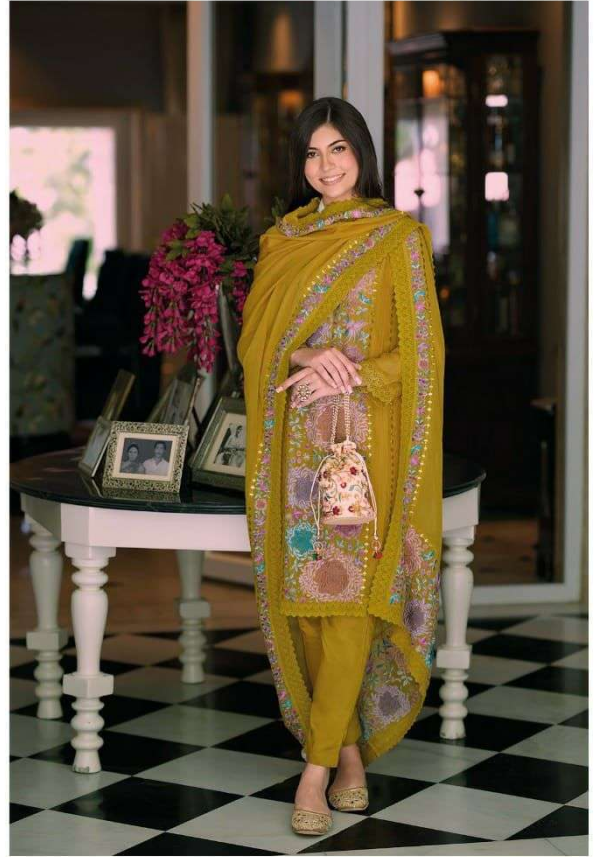

zaveriTM
READYMADE COLLECTION

KLASHA

Fashions fade, style is eternal

KLASHA / 1197

zaveriTM
REGINA COLLECTION

Never be afraid to show your real self through style.

The joy of dressing is an art

KIASHA / 1199

It's a new era in fashion, there are no rules

KIASHA / 1200

KIASHA / 1197

KIASHA / 1198

KIASHA / 1199

KIASHA / 1200

zaveriTM
READYMADE COLLECTION

KLASHA

The joy of dressing is an art

KIASHA / 1199

KIASHA / 1198

Never be afraid to show your real self through style

zaverTM
READYMADE COLLECTION

POWER / STYLE
Fabrics made to cool and noticeable