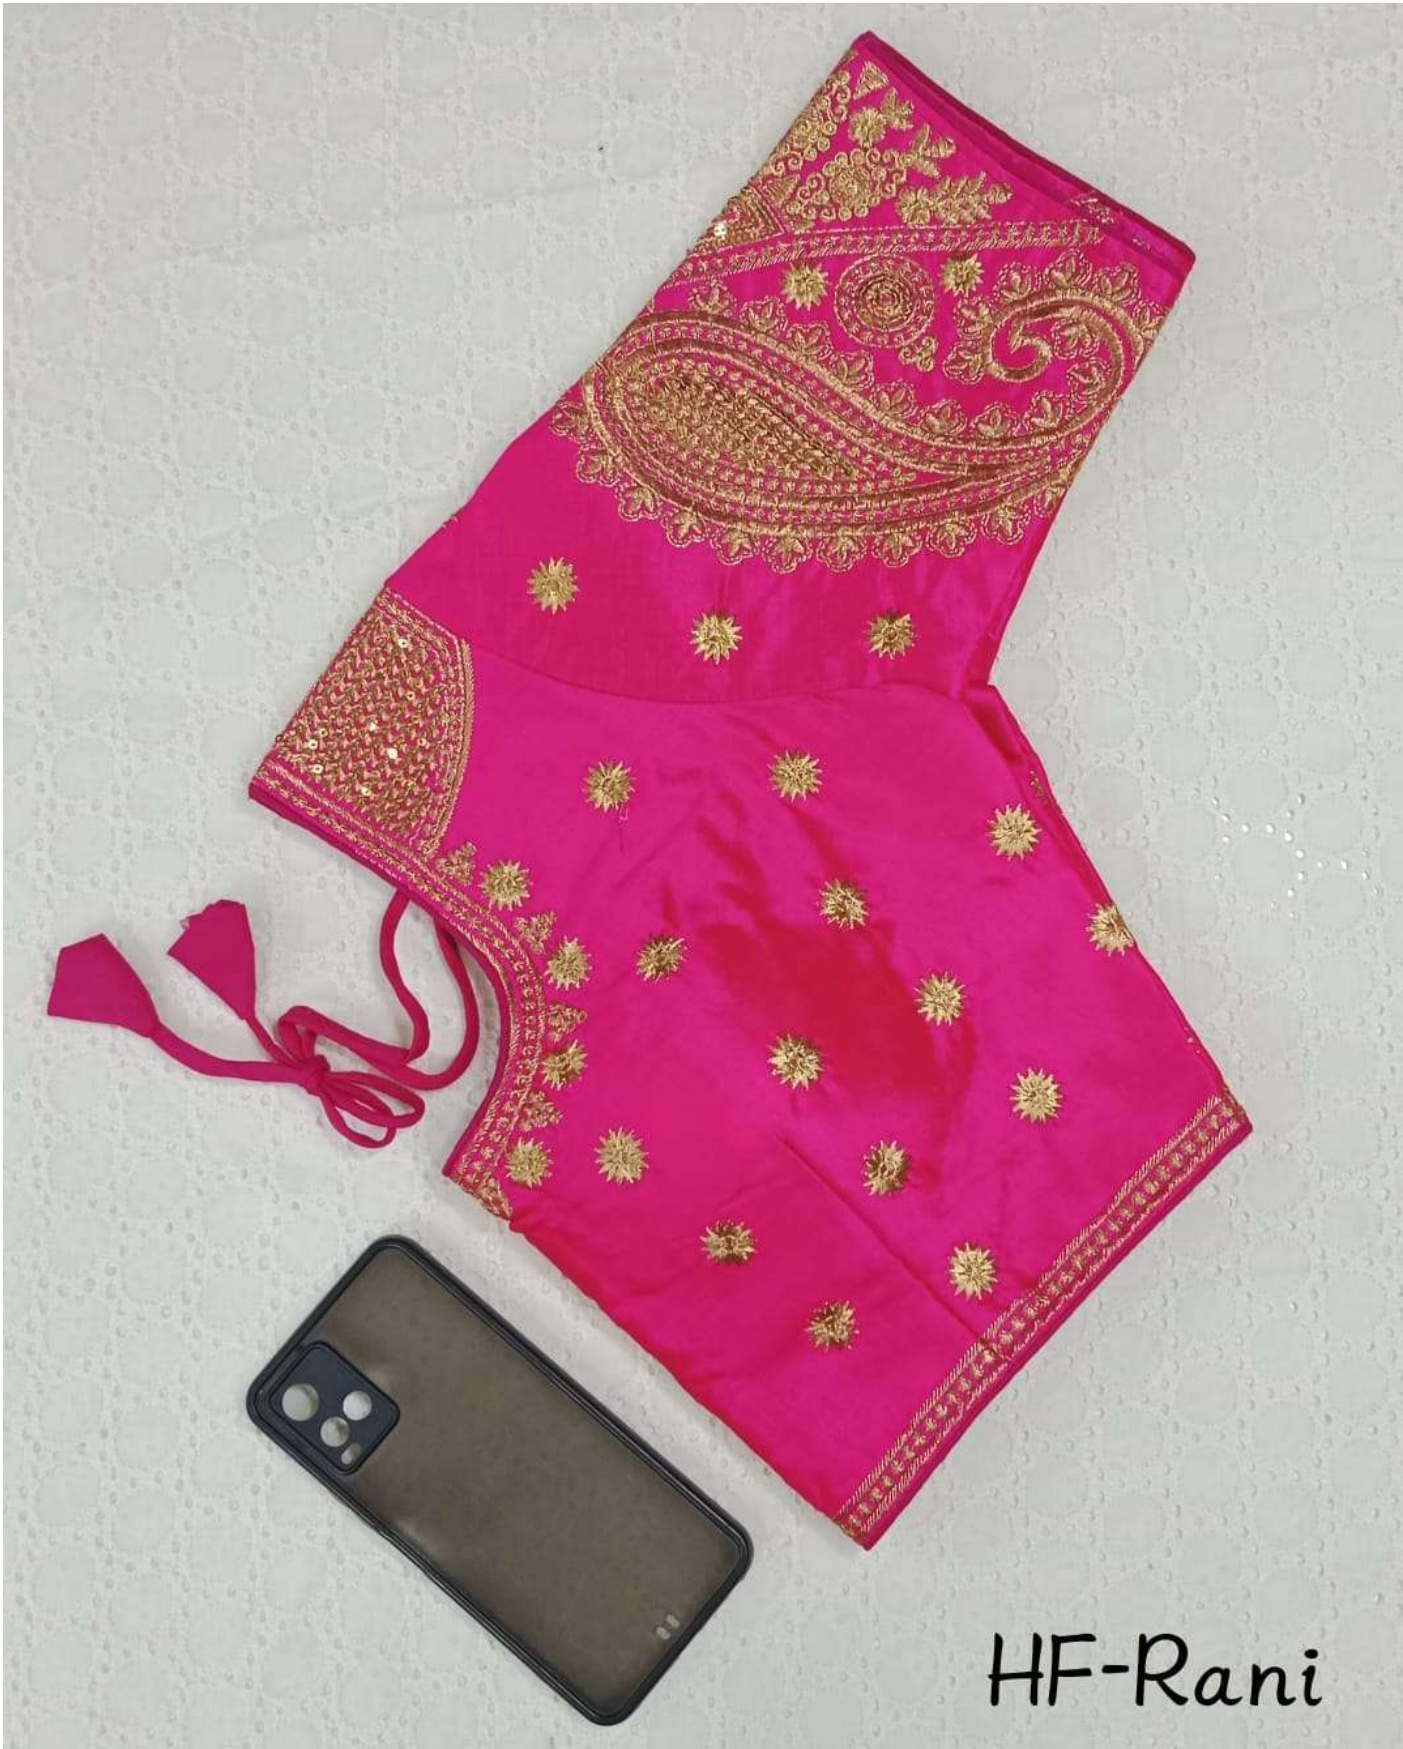

HF-Navy Blue

HF-Light Peach

Queen Fancy Pharma

HF-White

HF-Gajri

HF-Red

HF-Bottal Green

HF-Grey

HF-Rani

HF-Black

HF-Mustard

HF-Chiku Gold

HF-Navy Blue

HF-Back view