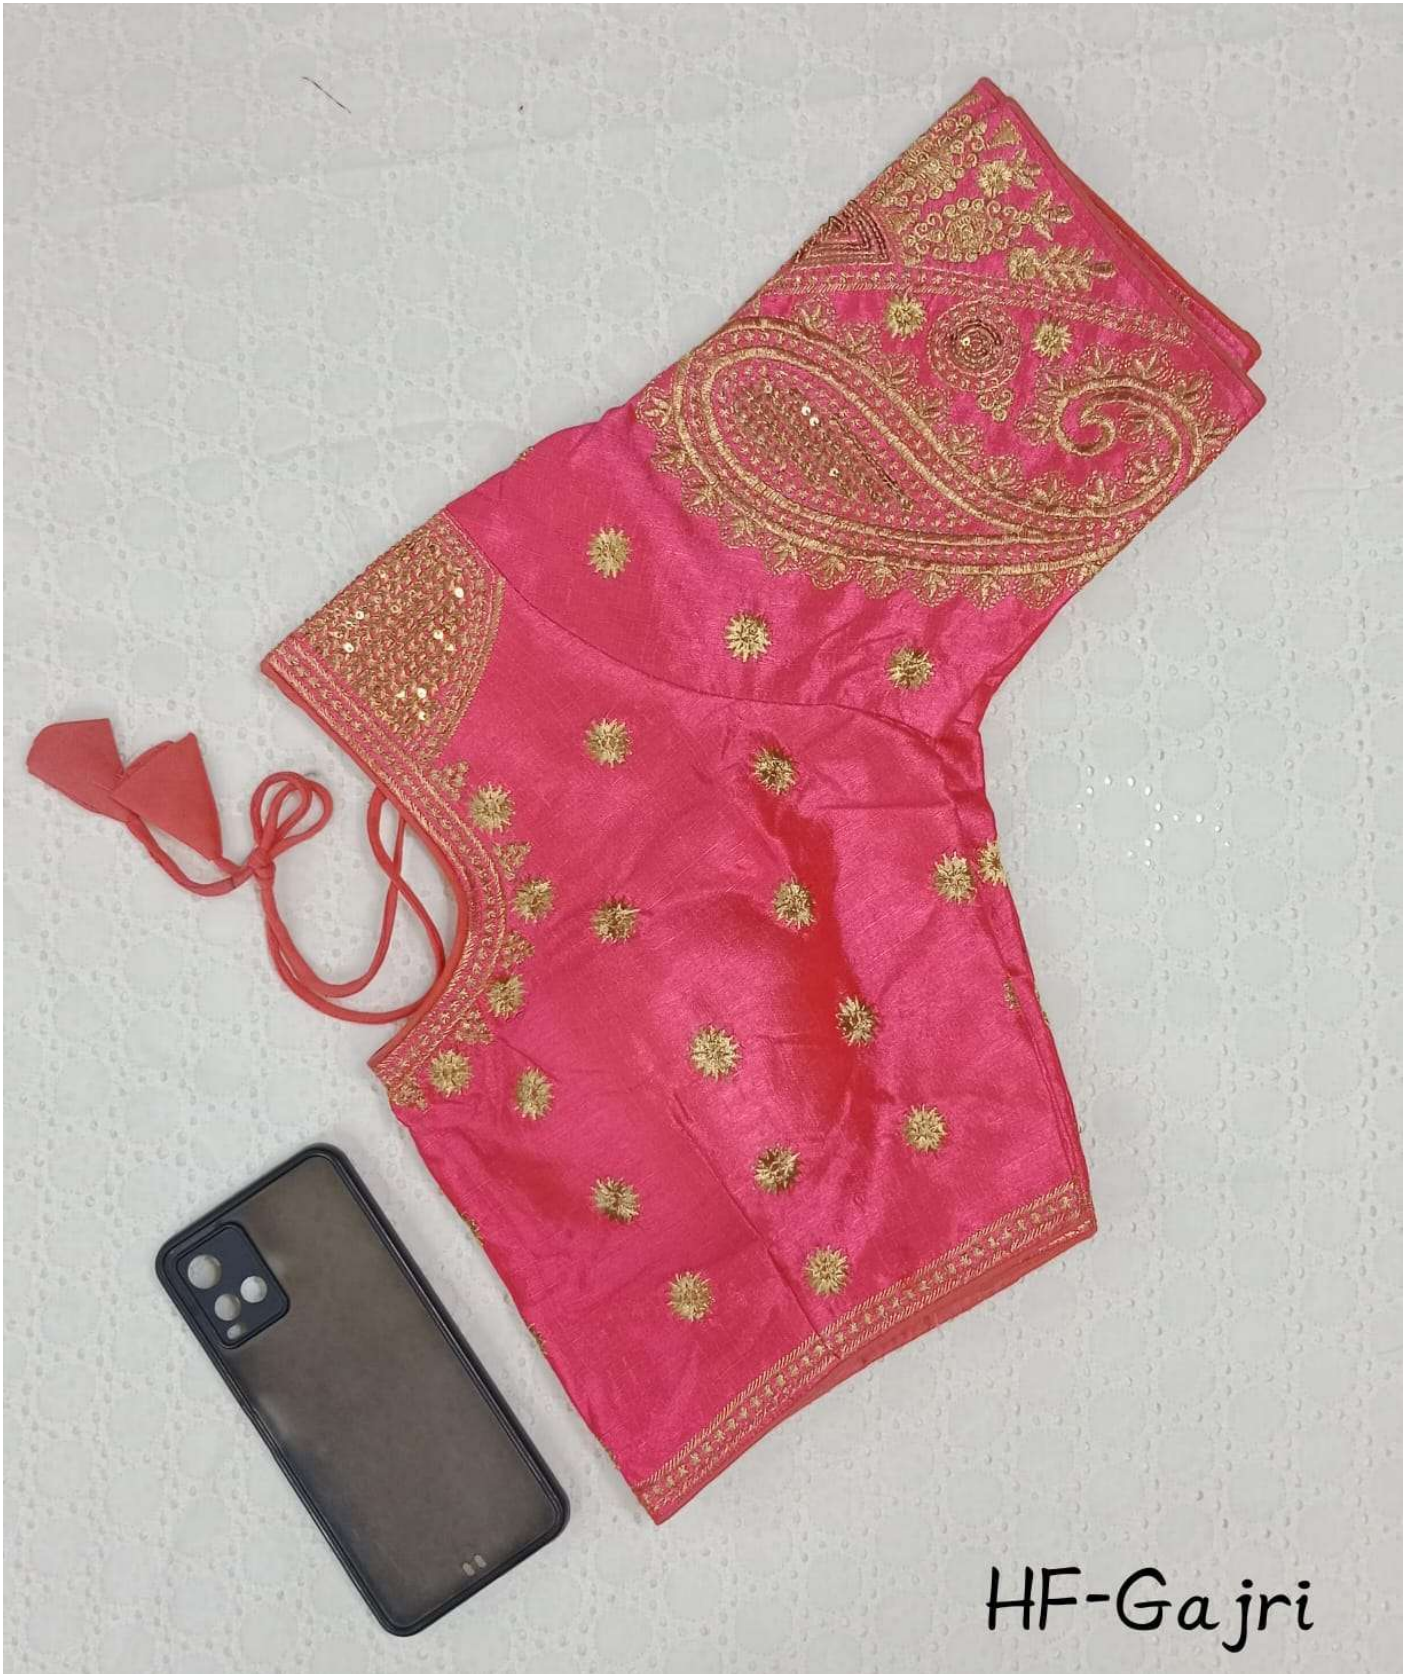

HF-Navy Blue

HF-Light Peach

Queen Fancy Pharma

HF-White

HF-Gajri

HF-Red

HF-Bottal Green

HF-Grey

HF-Rani

HF-Black

HF-Mustard

HF-Chiku Gold

HF-Navy Blue

HF-Back view