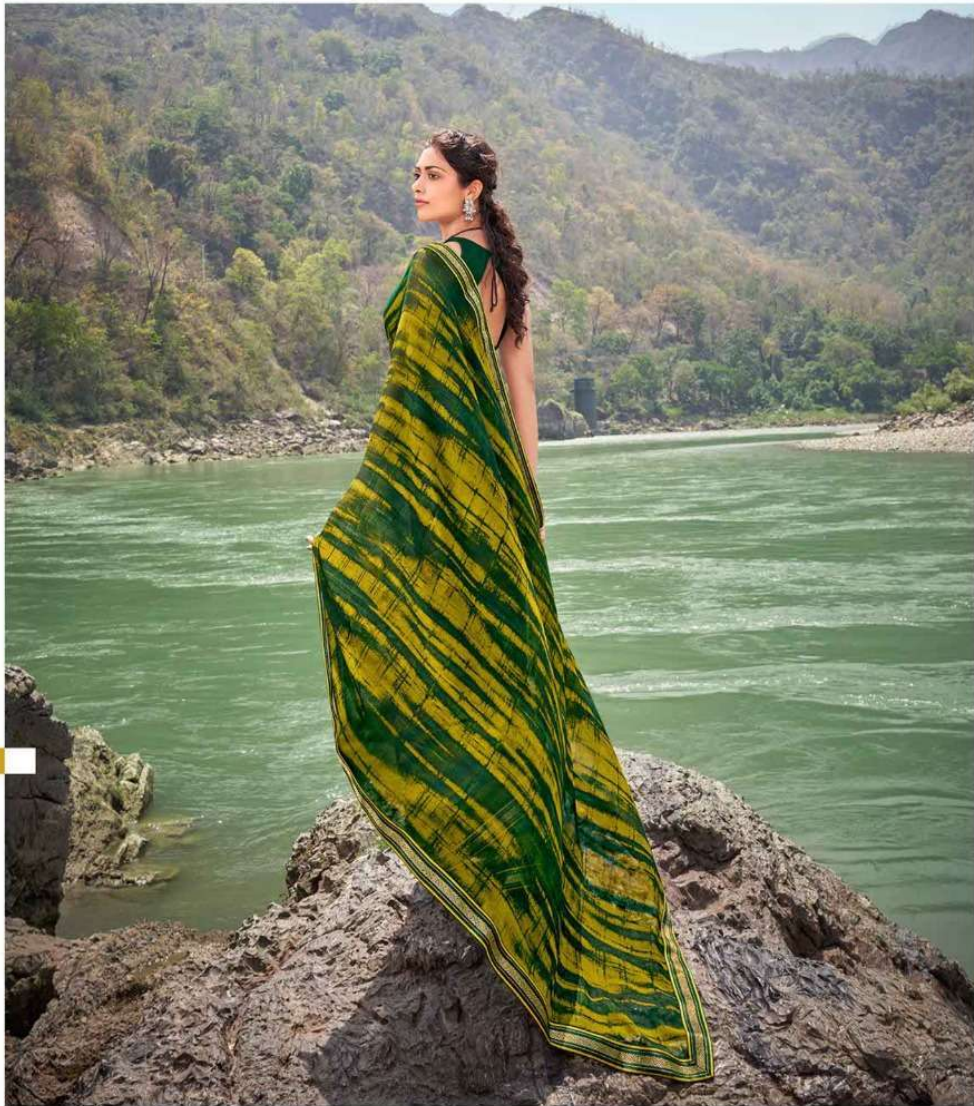

SANSKAR[®]
TEX-PRINTS PVT. LTD.

THE
CLASSIC
SMA
DE

D.NO.15008

SANSKARTM
TEX-PRINTS PVT.LTD

PRE
TTY
LO
OX
ME

Be your own kind of beautiful, beauty is being best possible version of yourself on the inside and out.....