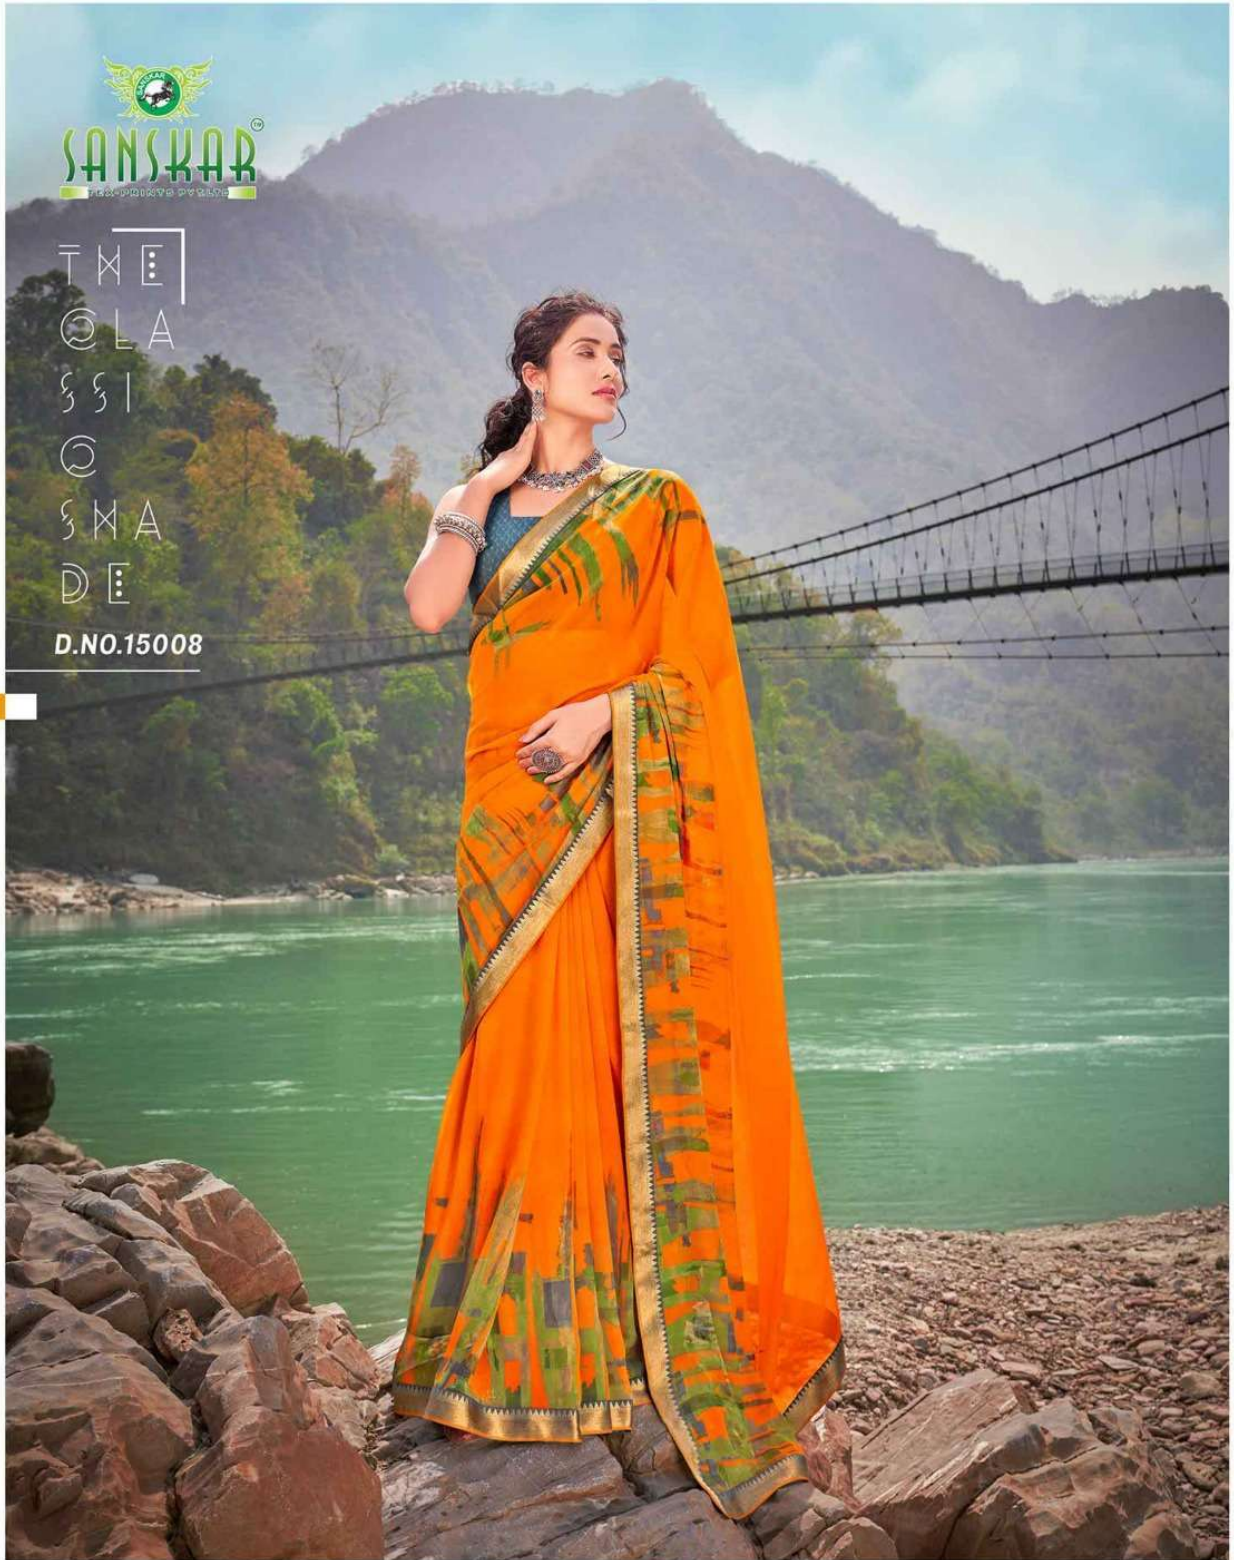

SANSKAR[®]
TEX-PRINTS PVT.LTD

THE
CLASSIC
SMA
DE

D.NO.15008

SANSKARTM
TEX-PRINTS PVT. LTD.

PRE
TTY
LO
OX
ME

Be your own kind of beautiful, beauty is being best possible version of yourself on the inside and out.....