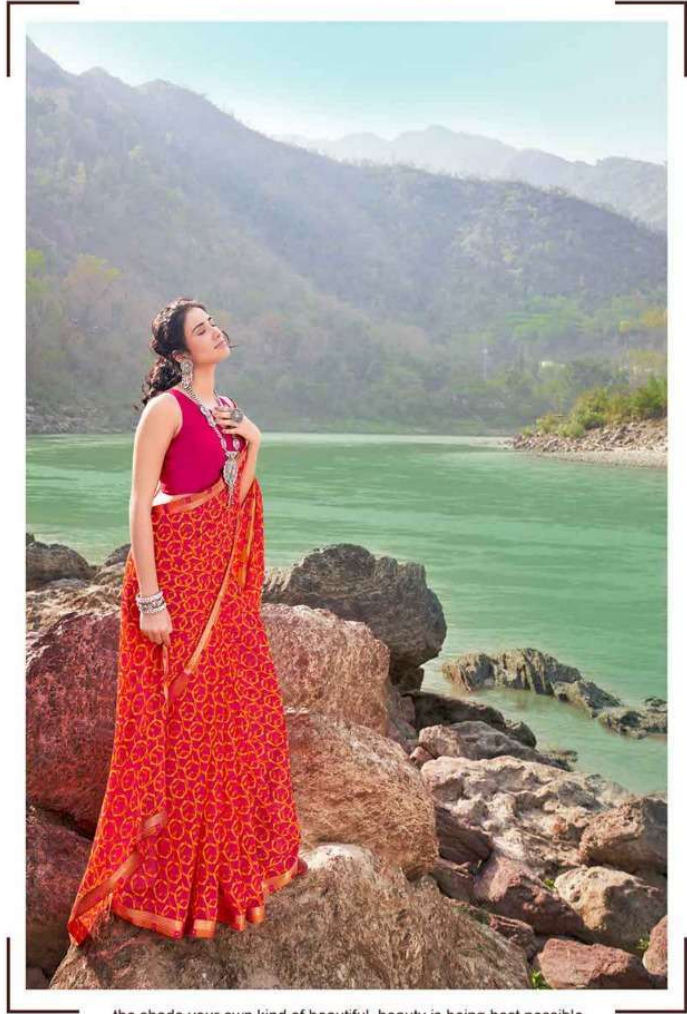

THE
GRA
CE
IN
SHA
DE

the shade your own kind of beautiful, beauty is being best possible
version of yourself on the inside and out.....

D.NO.15006