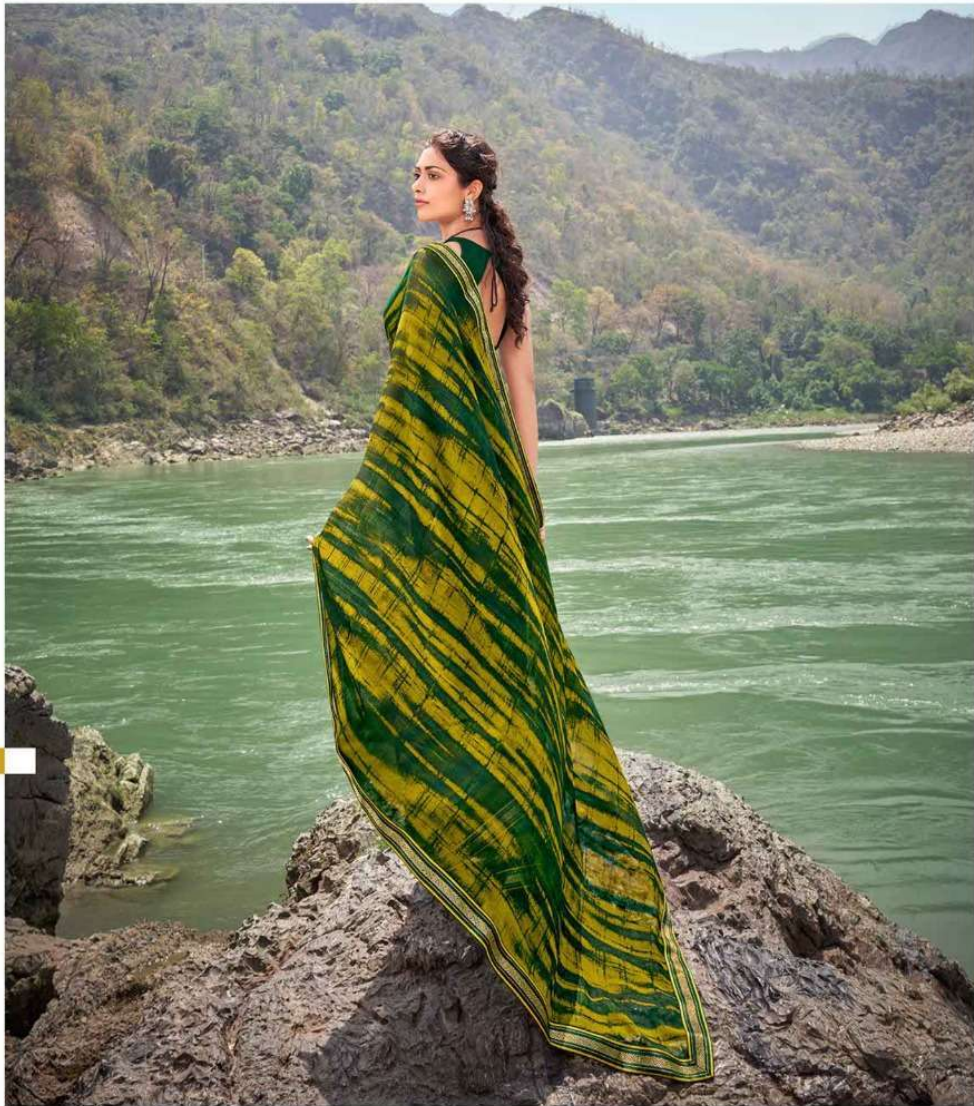

SANSKAR[®]
TEX-PRINTS PVT. LTD.

THE
CLASSIC
SMARTE

D.NO.15008

SANSKARTM
TEX-PRINTS PVT.LTD

PRE
TTY
LO
OX
ME

Be your own kind of beautiful, beauty is being best possible version of yourself on the inside and out.....