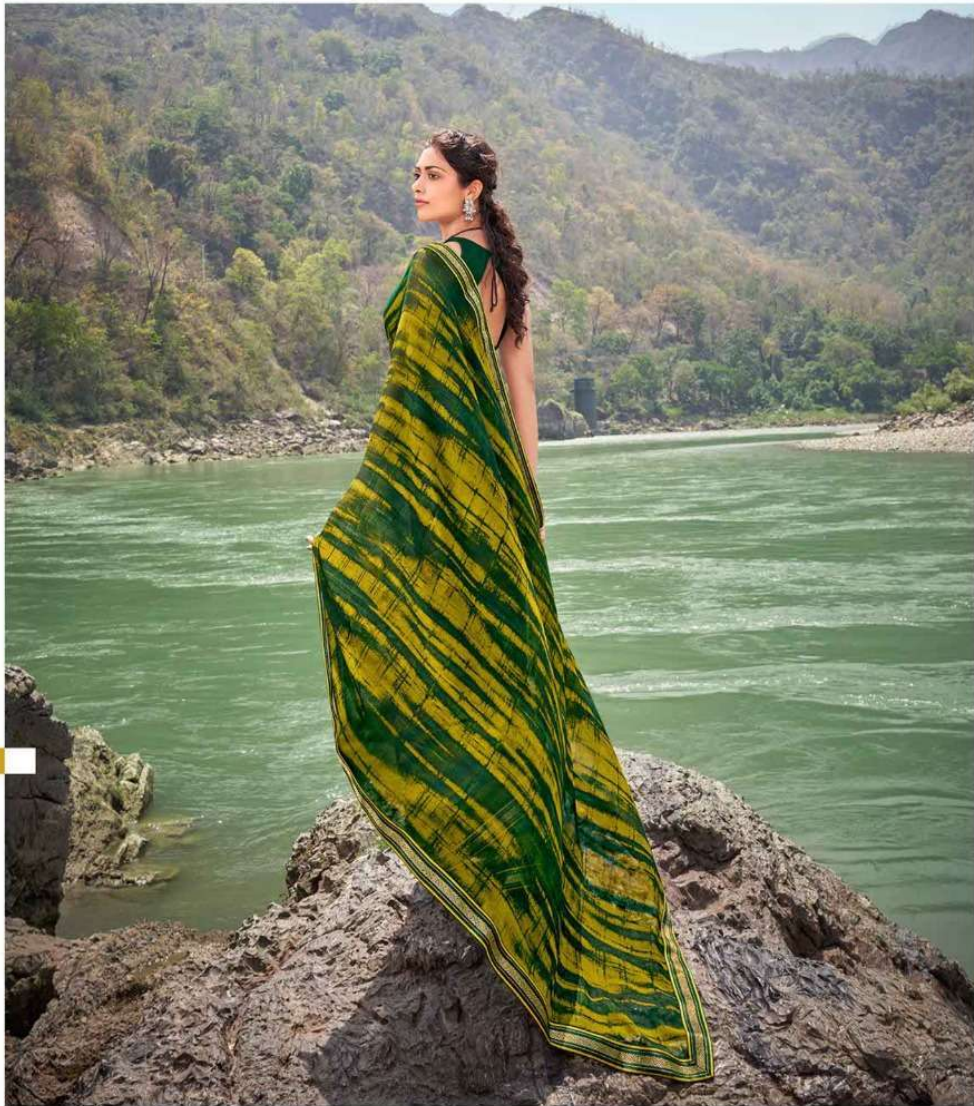

SANSKAR[®]
TEX-PRINTS PVT.LTD

THE
CLASSIC
SMA
DE

D.NO.15008

SANSKARTM
TEX-PRINTS PVT. LTD.

PRE
TTY
LO
OX
ME

Be your own kind of beautiful, beauty is being best possible version of yourself on the inside and out.....