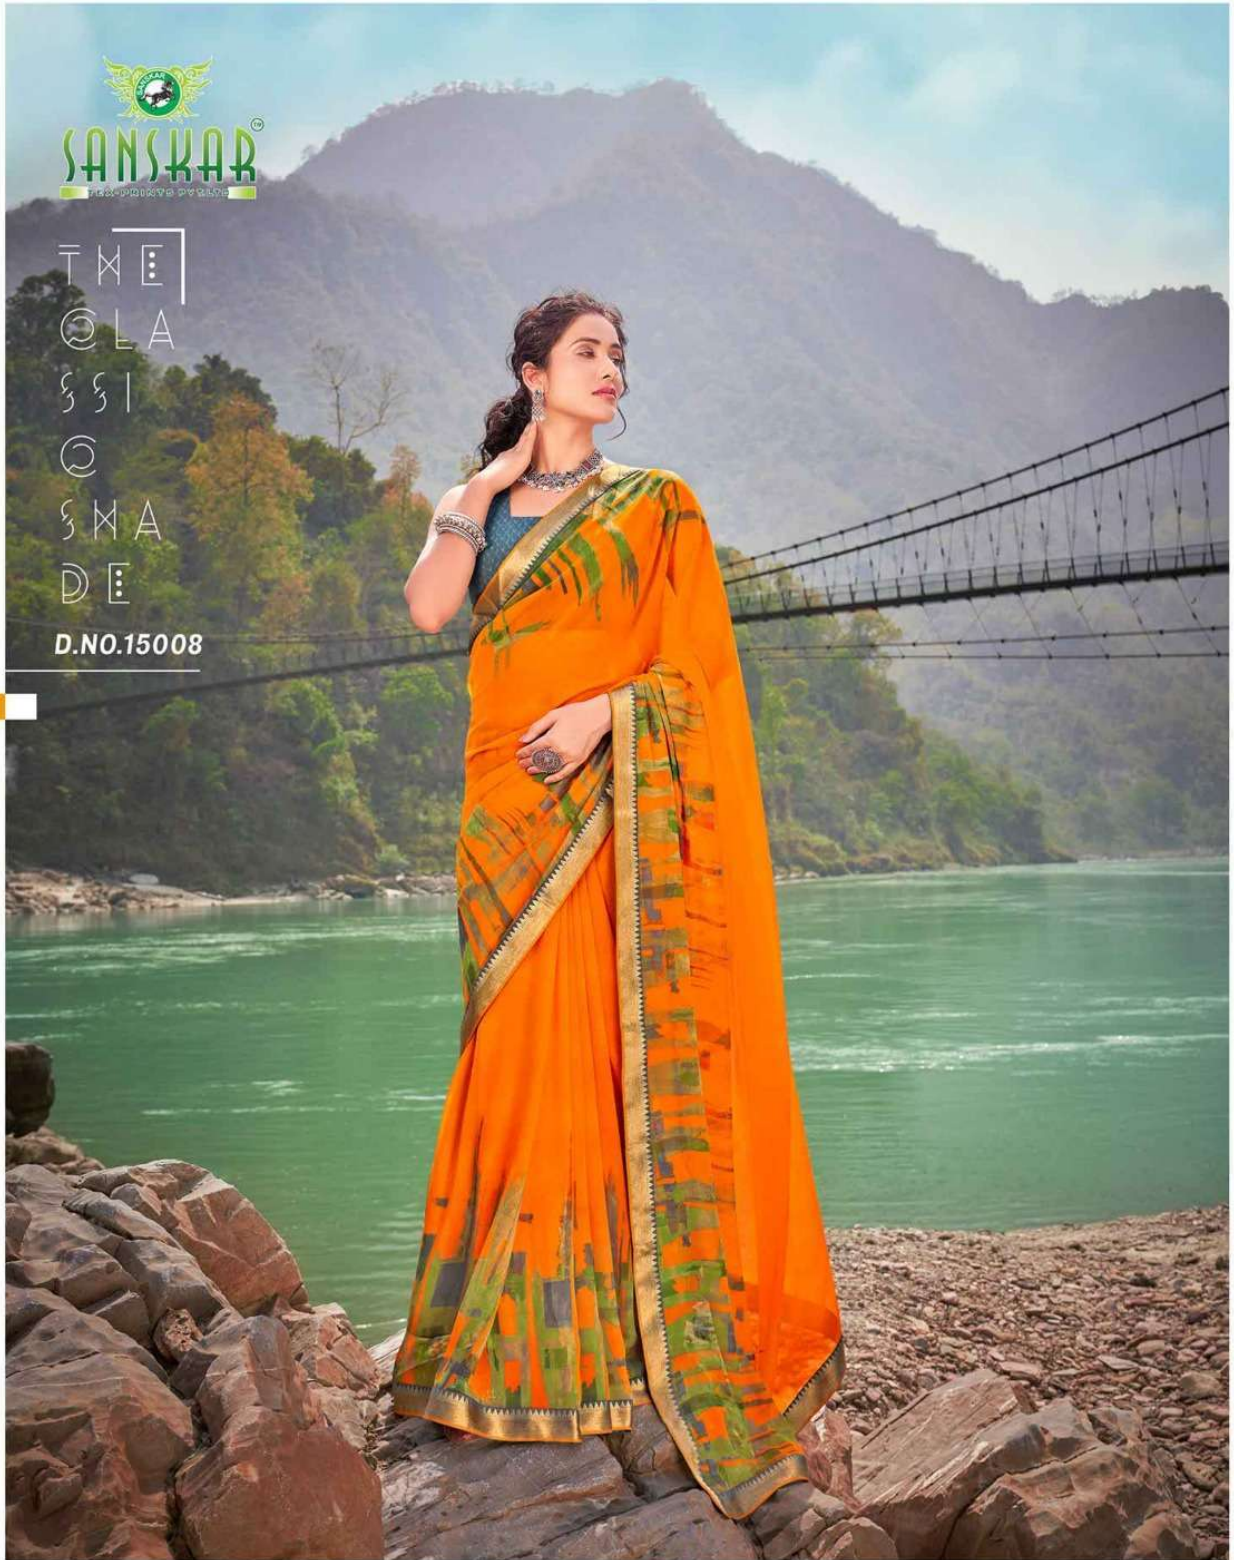

SANSKAR[®]
TEX-PRINTS PVT. LTD.

THE
CLASSIC
SMARTE

D.NO.15008

SANSKARTM
TEX-PRINTS PVT.LTD

PRE
TTY
LO
OX
ME

Be your own kind of beautiful, beauty is being best possible version of yourself on the inside and out.....