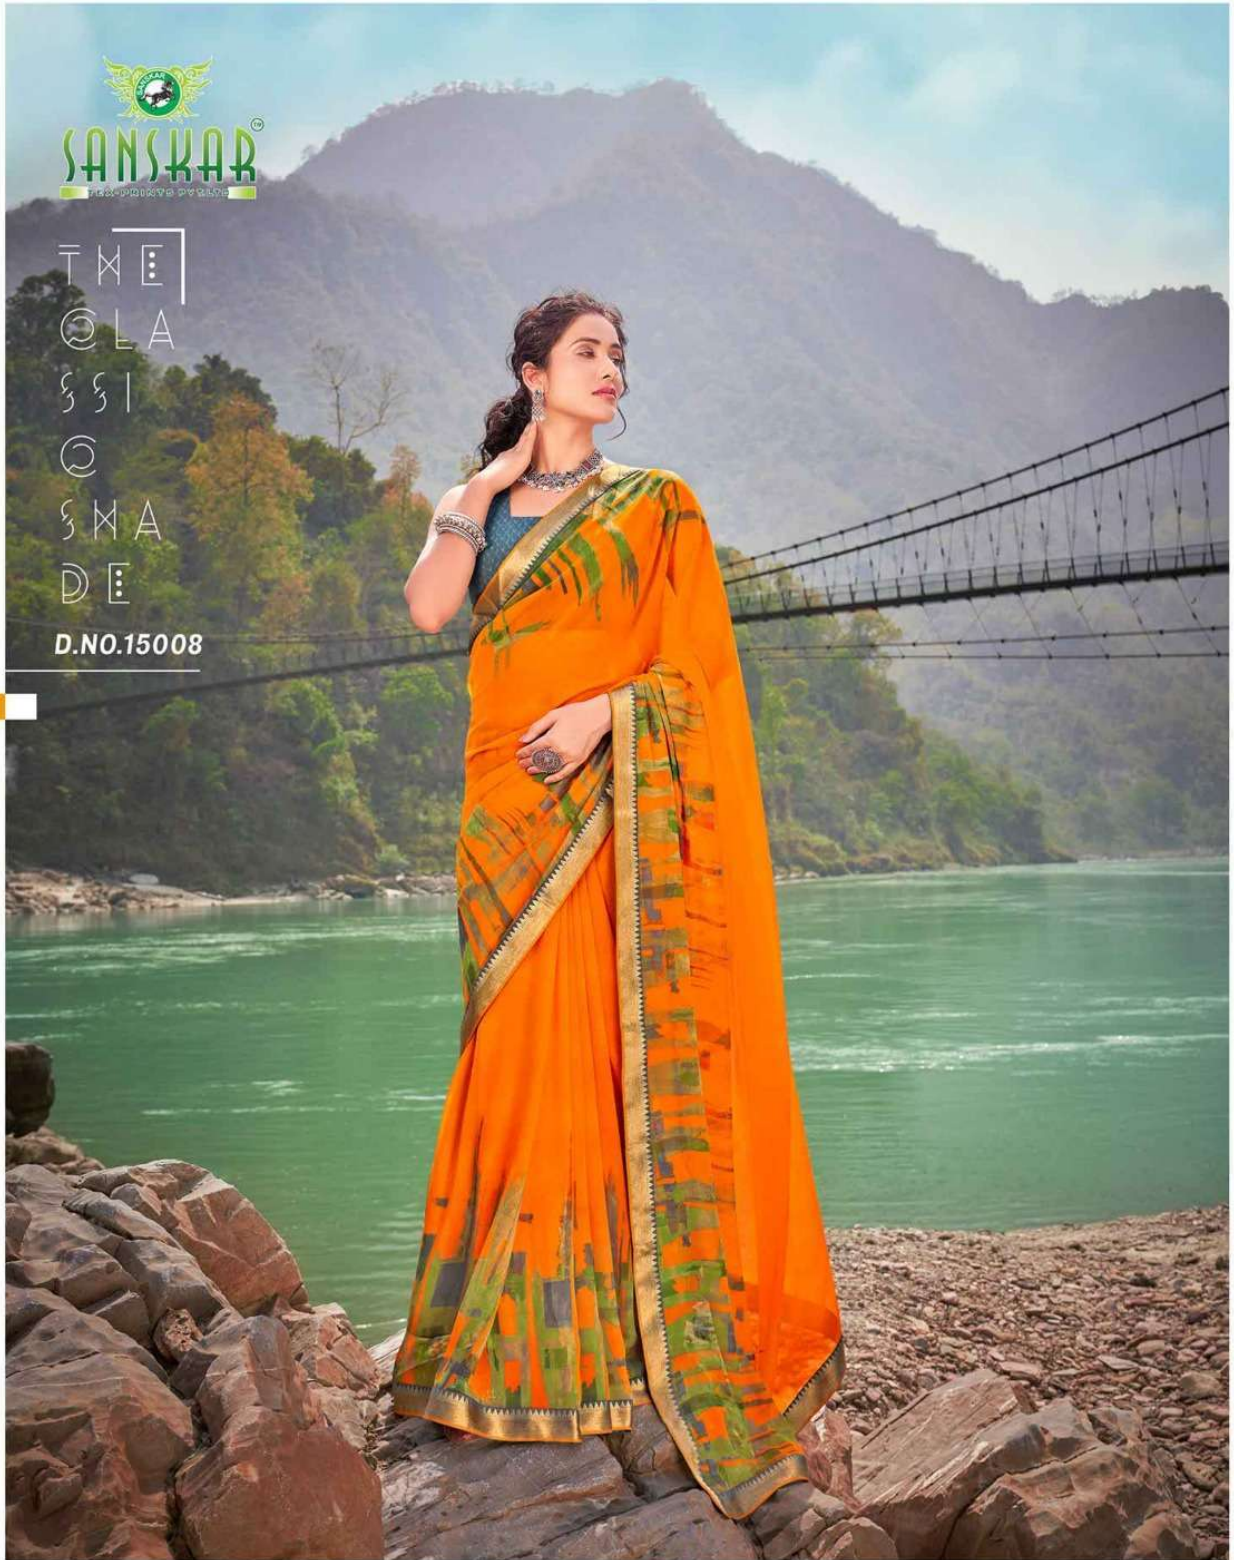

SANSKAR[®]
TEX-PRINTS PVT. LTD.

THE
CLASSIC
SMA
DE

D.NO.15008

SANSKARTM
TEX-PRINTS PVT.LTD

PRE
TTY
LO
OX
ME

Be your own kind of beautiful, beauty is being best possible version of yourself on the inside and out.....