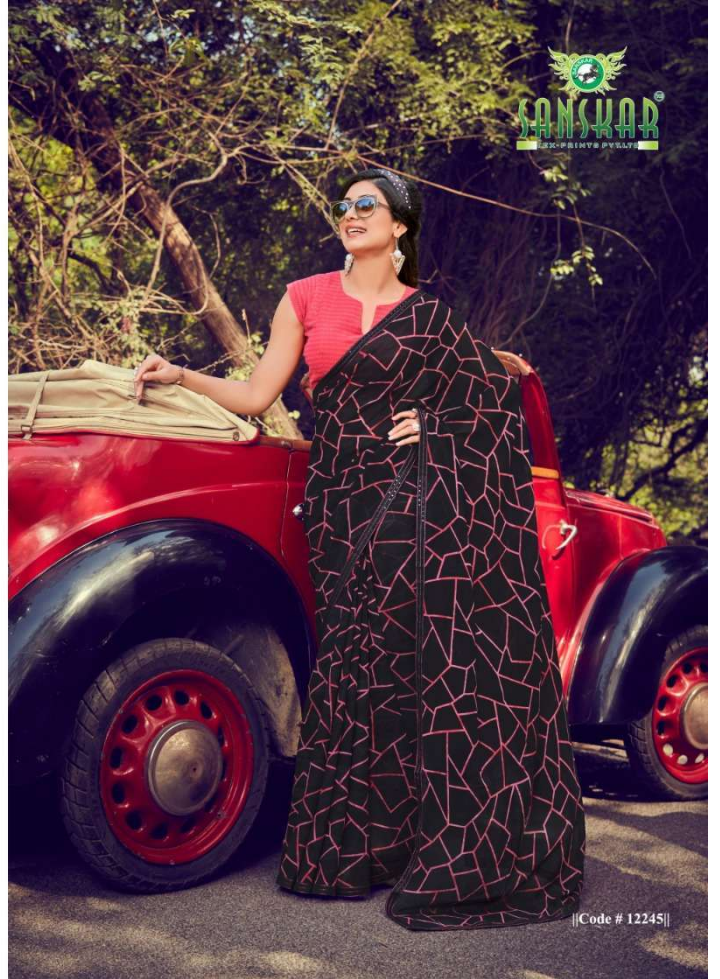

D/12248

D/12249

Pink
PROMISES

Delve into
PASTEL DREAMS
with this eye-catching
chromatic design...

BE BOLD, BE
YOURSELF

a bright coloured saree
which is in trend!

||Code # 12247||

THE LOOK *of* LOVE
Remains inseparable till
and forever together