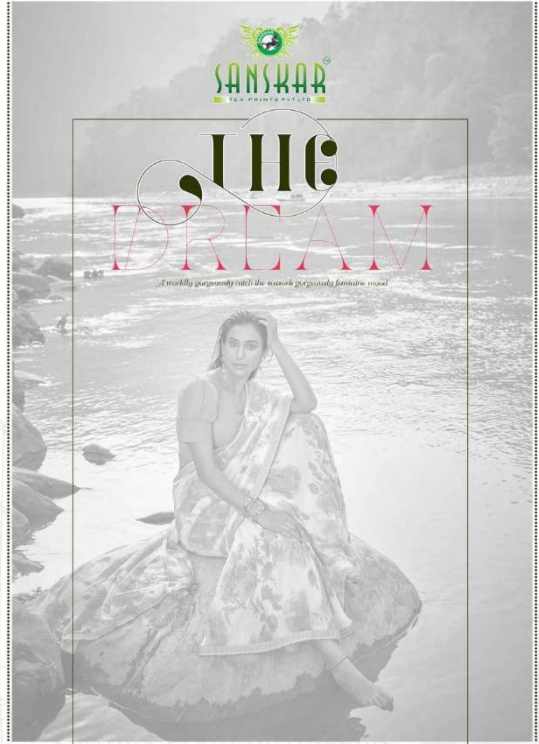

*Whitetone*

•31001•

•31002•

•31003•

•31004•

•31005•

•31006•

•31007•

•31008•

BE

.....  
A worldly garment, each the woman gorgeously frames  
.....

•31007•

•ECL•

A road with cultural richness and  
memory to reach gracefully to you.

SANSKAR  
LEARNERS' CLUB

•31005•

**JHE**  
A manly gentleman catch the woman's gentlemanly feminine mood  
\*31002\*

SANSKAR  
DESIGNERS' PRINTS

.....  
The glamour is really progressing with the sarees.  
.....

*This wonderful blessed moment has a keep it forever feel like  
treasure when in water enjoy the hold.*