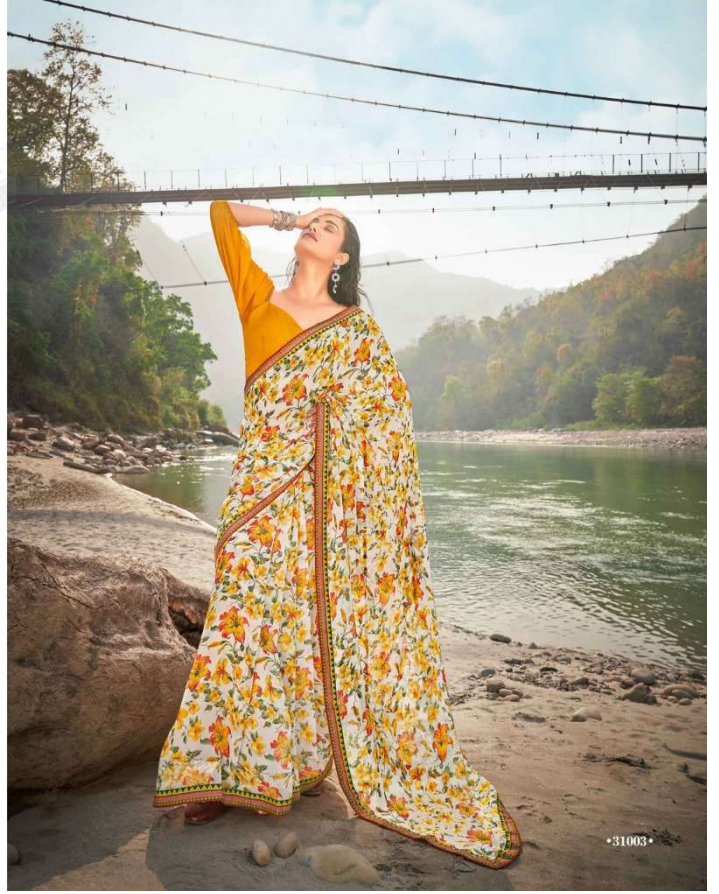

SANSKAR
DESIGNERS' PRINTS