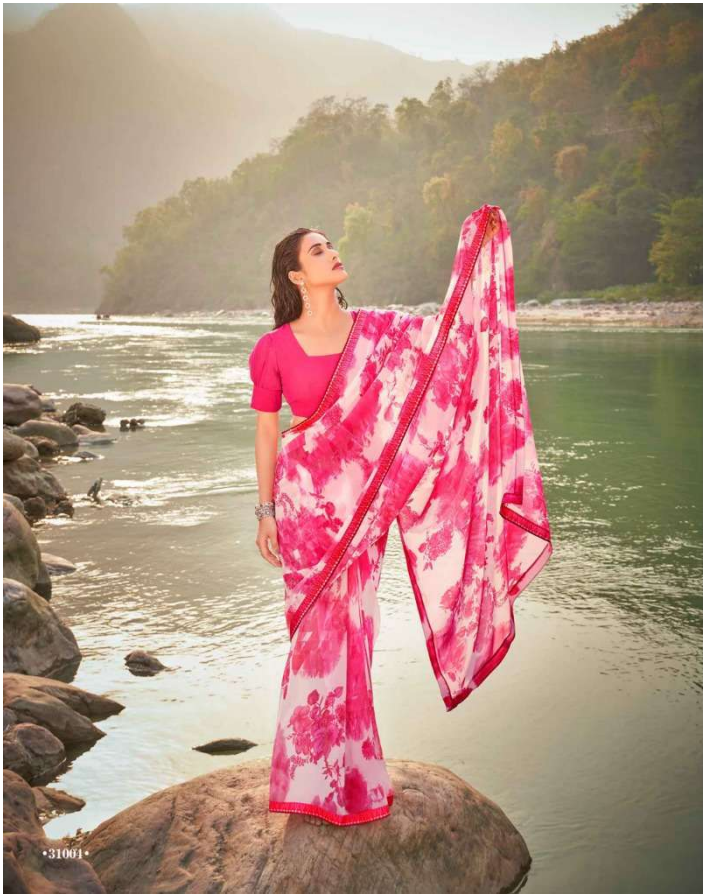

SANSKAR
DESIGNERS' PRINTS

.....
The glamour is really progressing with the sarees
.....

*This wonderful blessed moment has a keep it forever feel like
treasure when in water enjoy the hold.*

•31001•

Whitetone

ABSOLUTELY

Our incredible hand-painted patterns have a story to tell. Let the timeless fabric in nature, enjoy the bold design in nature, from the
heart of nature with beautiful, elegant and exclusive fabrics.