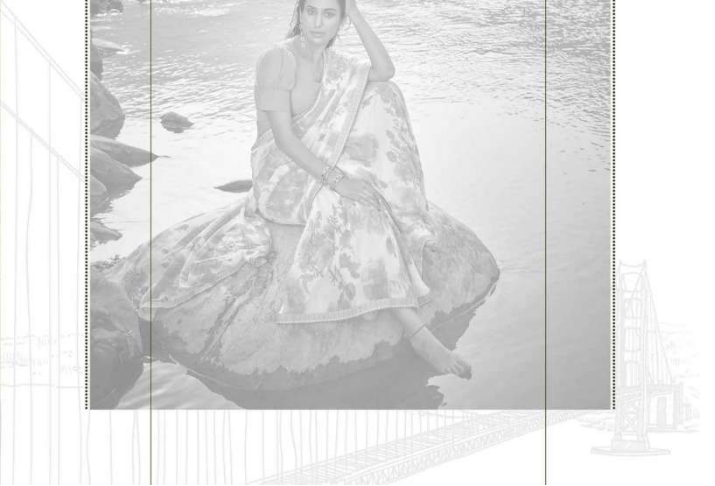

SANSKAR
DESIGNERS' PRINTS

.....
The glamour is really progressing with the sarees
.....

*This wonderful blessed moment has a keep it forever feel like
treasure when in water enjoy the hold.*

•31001•

Whitetone