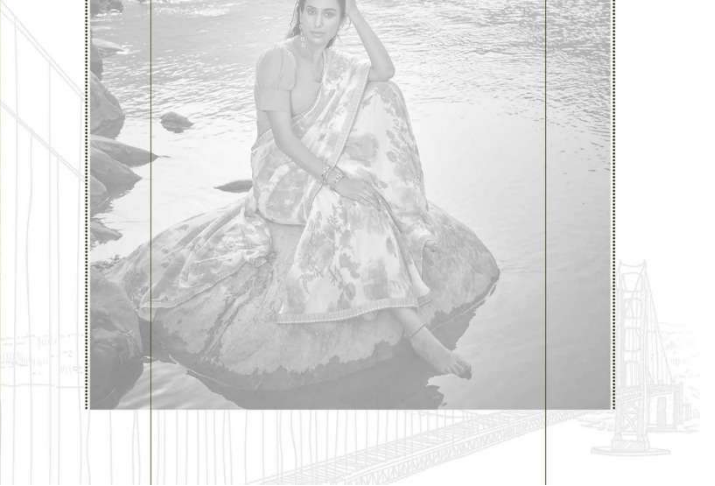

•31008•

BE

.....  
A worldly garment, each the woman gorgeously frames  
.....

•31007•

•ECL•

A road with cultural richness and  
memory to reach gracefully to you.

SANSKAR  
LEARNERS' CLUB

•31005•

**JHE**  
A manly gentleman catch the woman's gentlemanly feminine mood  
\*31002\*

SANSKAR  
DESIGNERS' PRINTS

.....  
The glamour is really progressing with the sarees.  
.....

*This wonderful blessed moment has a keep it forever feel like  
treasure when in water enjoy the hold.*