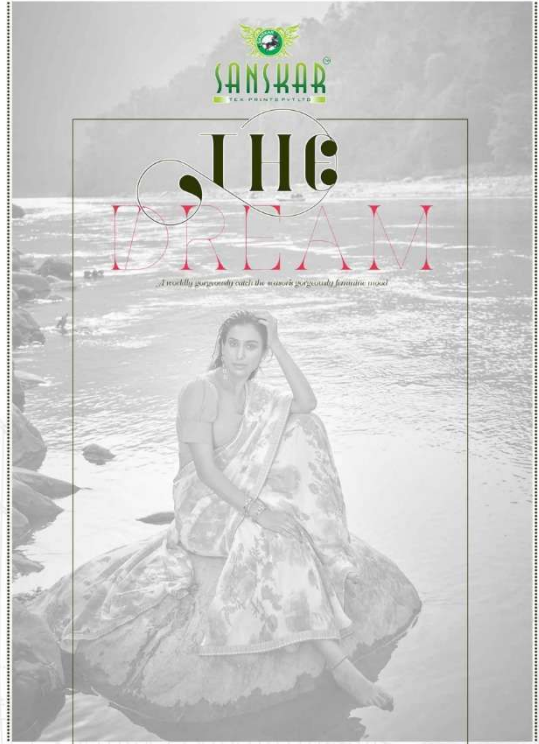

SANSKAR
DESIGNERS' PRINTS

.....
The glamour is really progressing with the sarees
.....

*This wonderful blessed moment has a keep it forever feel like
treasure when in water enjoy the hold.*

•31001•

Whitetone