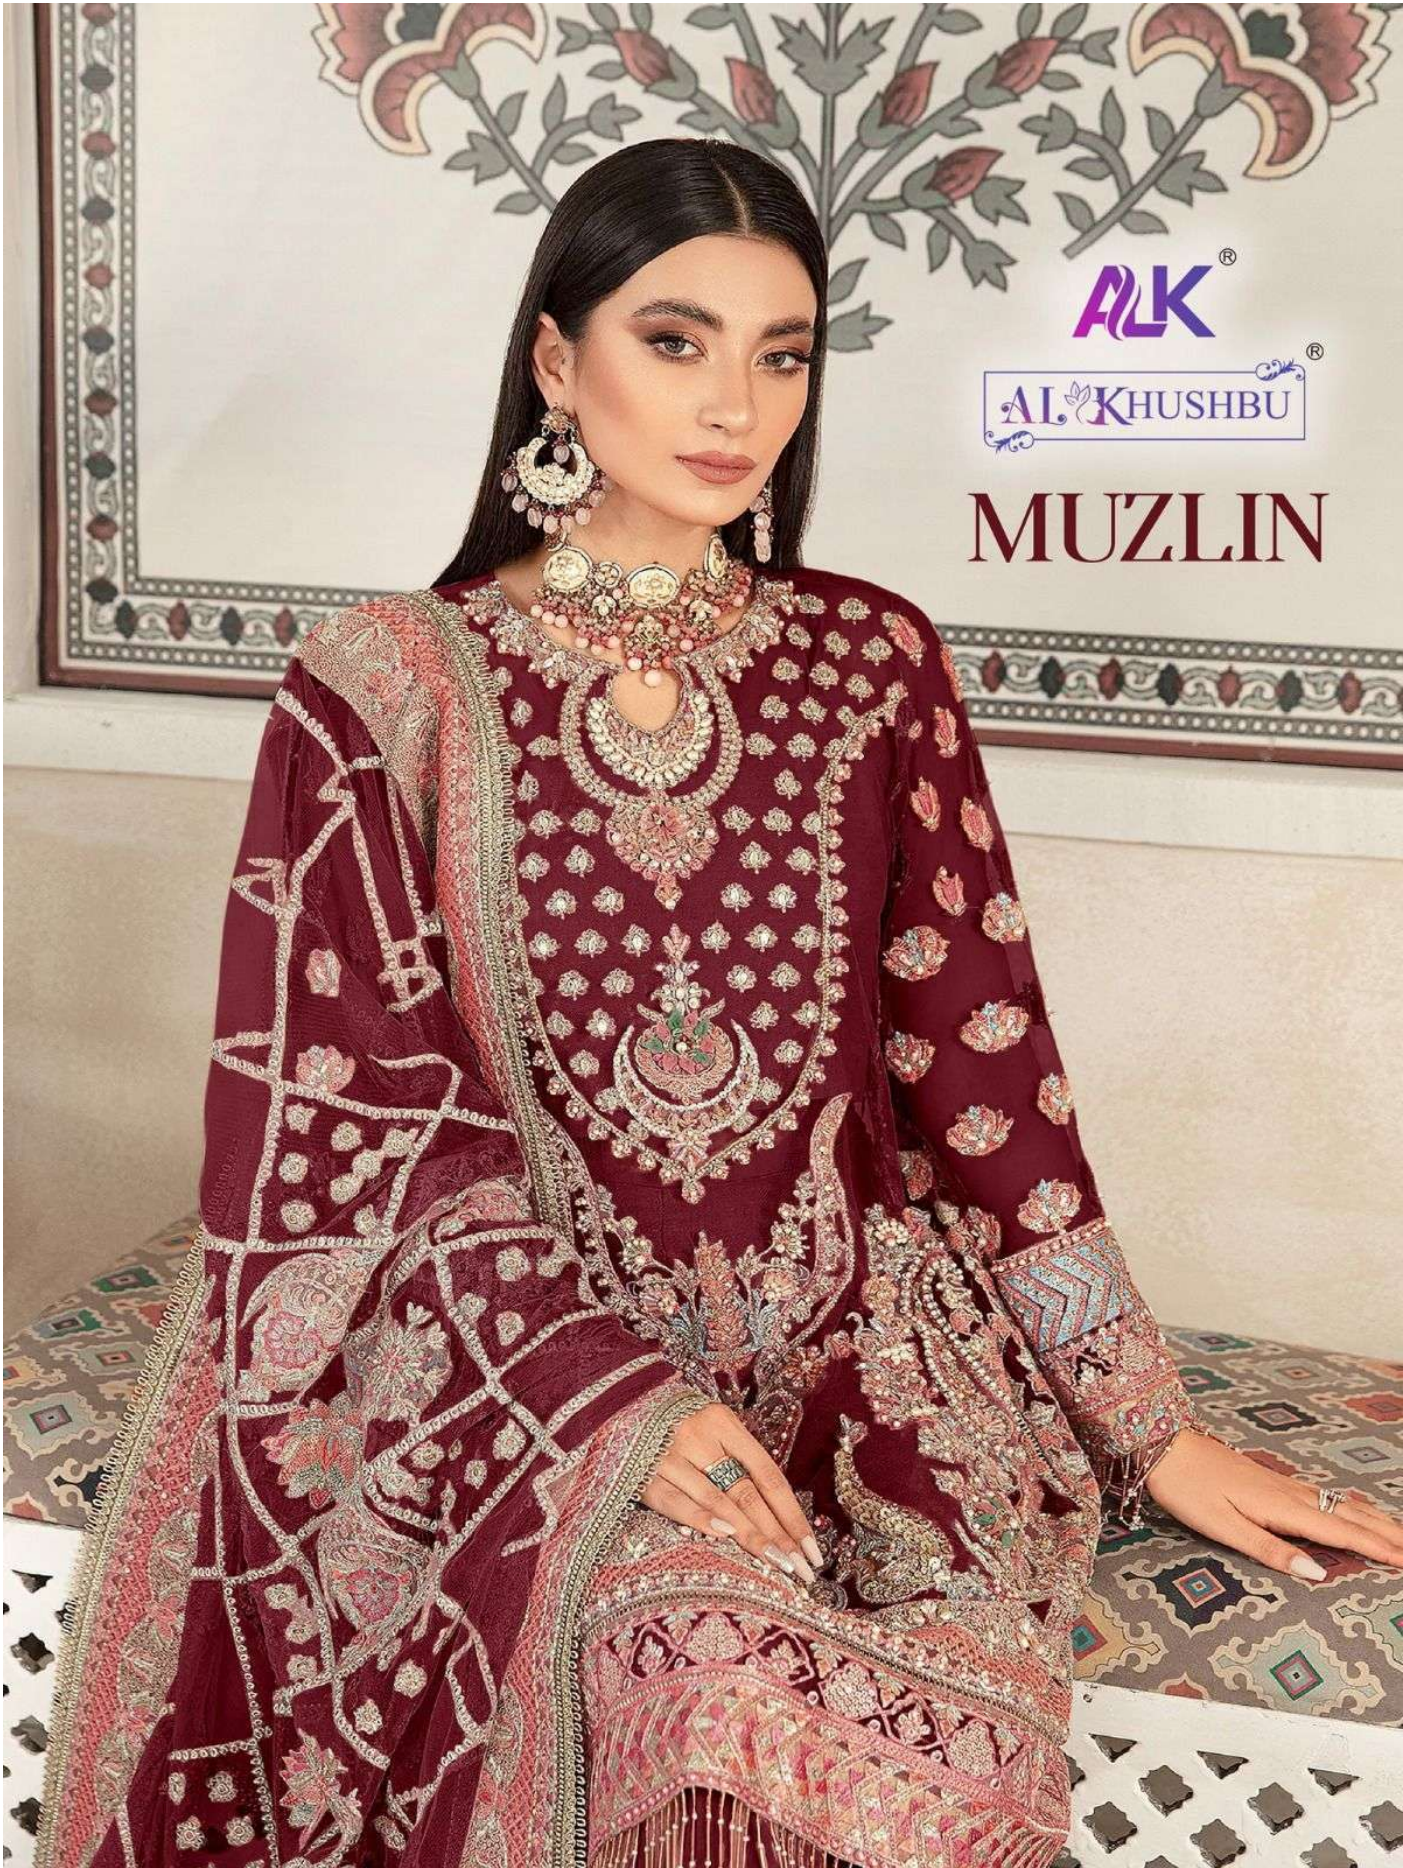

ALK®

AL KHUSHBU®

MUZLIN