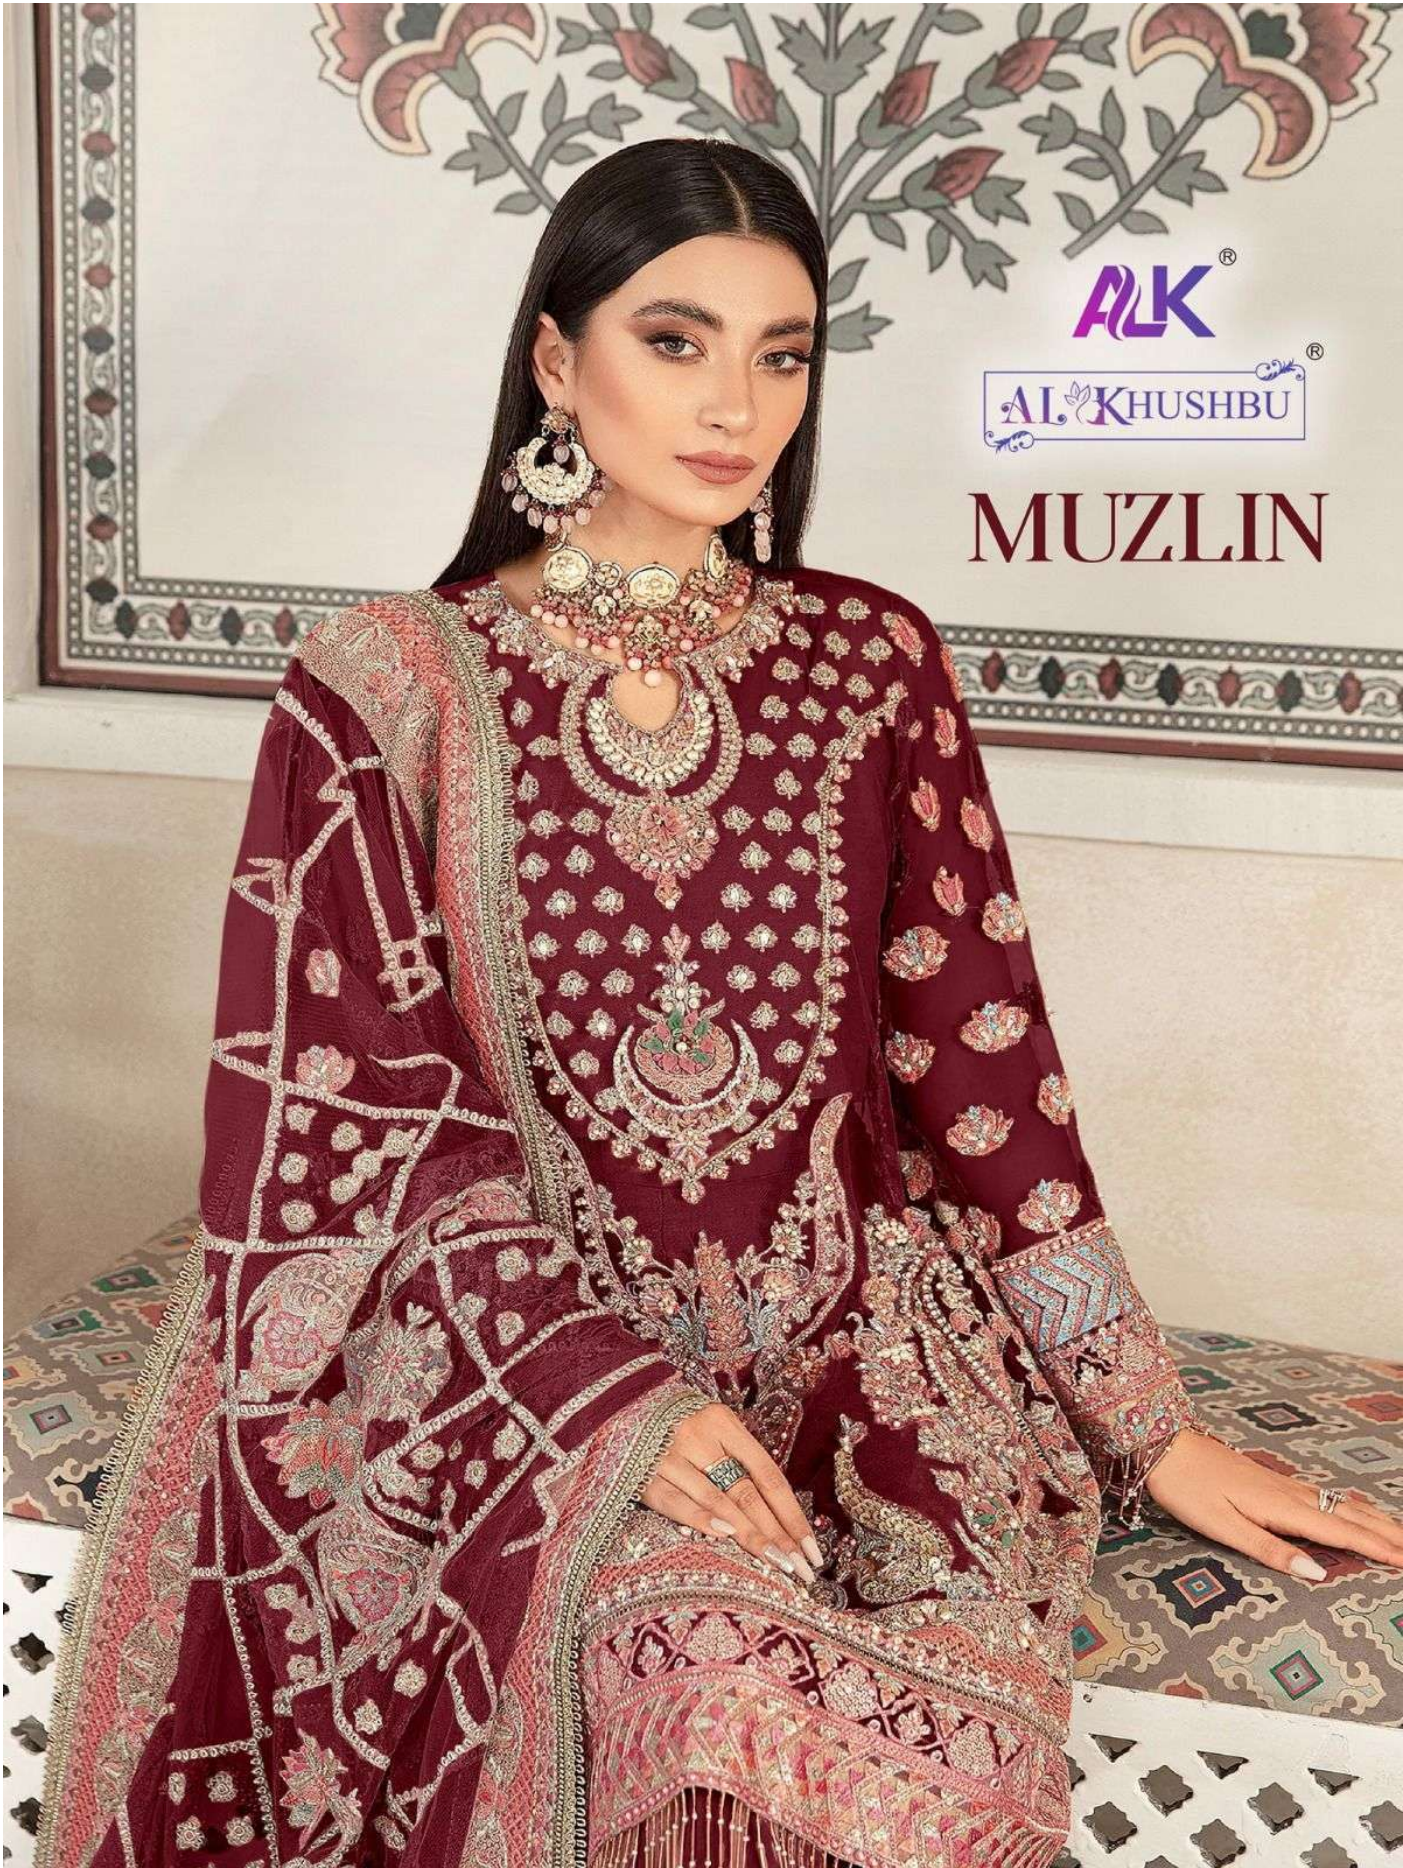

ALK[®]

AL KHUSHBU[®]

MUZLIN

ALK
AL KHUSHBU
MUZLIN

ALK D.No.4022-C

TOP
Fox Georgette with
Embroidery

BOTTOM-INNER
Dull Santoon

DUPATTA
Butterfly net With Heavy
Embroidery

MUZLIN

TOP Fox Georgette with Embroidery

BOTTOM-INNER Dull Santoon

DUPATTA Butterfly net With Heavy Embroidery

ALK-4022-A

ALK-4022-B

ALK-4022-C

ALK®
AL KHUSHBU
MUZLIN

TOP

Fox Georgette with
Embroidery

BOTTOM-INNER

Dull Santoon

DUPATTA

Butterfly net With Heavy
Embroidery

ALK[®]

AL KHUSHBU[®]