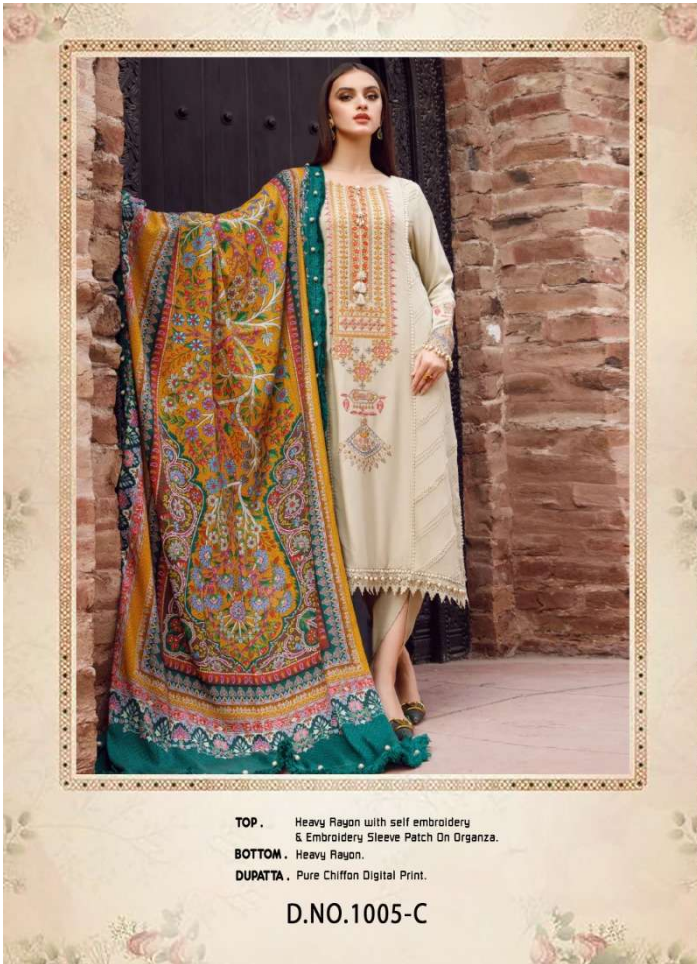

**MARIYA.B.**  
exclusive collection  
CHIFFON DUPATTA

**TOP .** Heavy Rayon with self embroidery & Embroidery Sleeve Patch On Organza.  
**BOTTOM .** Heavy Rayon.  
**DUPATTA .** Pure Chiffon Digital Print.

**D.NO.1005-C**

**MARIYA.B.**  
exclusive collection  
CHIFFON DUPATTA

**TOP .** Heavy Rayon with self embroidery & Embroidery Sleeve Patch On Organza.  
**BOTTOM .** Heavy Rayon.  
**DUPATTA .** Pure Chiffon Digital Print.

**D.NO.1005-C**

**TOP .** Heavy Rayon with self embroidery  
& Embroidery Sleeve Patch On Organza.  
**BOTTOM .** Heavy Rayon.  
**DUPATTA .** Pure Chiffon Digital Print.

**D.NO.1005-C**

**MARIYA.B.**  
exclusive collection  
CHIFFON DUPATTA

**D.NO.1005-B**

Price: 10000/-  
Material: Cotton  
Color: Pink  
Size: M  
C.No. 7001 0