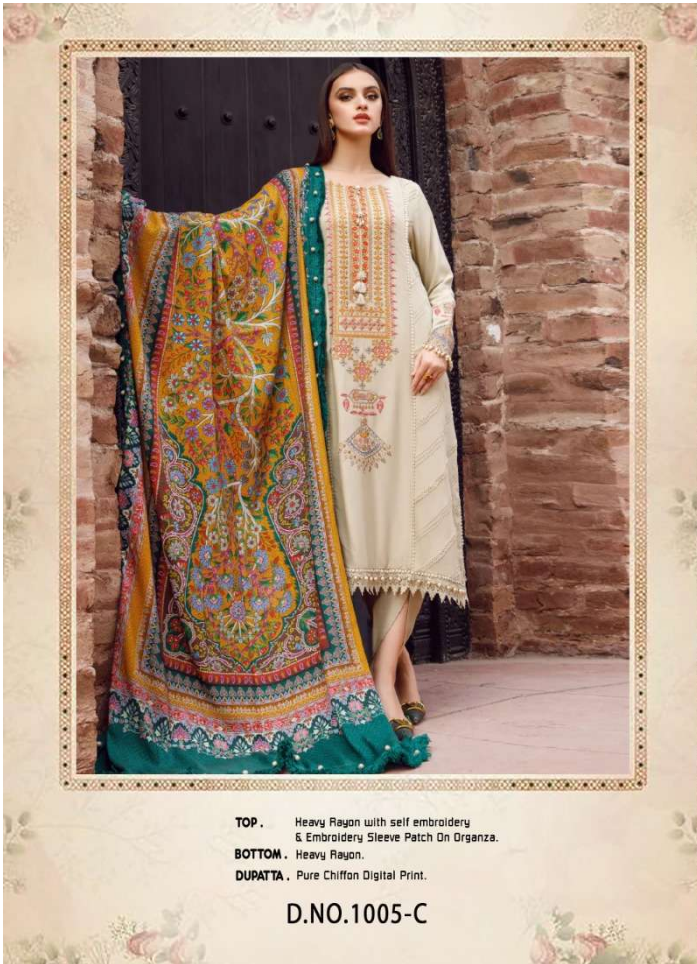

**MARIYA.B.**  
exclusive collection  
CHIFFON DUPATTA

**TOP .** Heavy Rayon with self embroidery & Embroidery Sleeve Patch On Organza.  
**BOTTOM .** Heavy Rayon.  
**DUPATTA .** Pure Chiffon Digital Print.

**D.NO.1005-C**

**MARIYA.B.**  
exclusive collection  
CHIFFON DUPATTA

**TOP .** Heavy Rayon with self embroidery & Embroidery Sleeve Patch On Organza.  
**BOTTOM .** Heavy Rayon.  
**DUPATTA .** Pure Chiffon Digital Print.

**D.NO.1005-C**

**TOP .** Heavy Rayon with self embroidery  
& Embroidery Sleeve Patch On Organza.  
**BOTTOM .** Heavy Rayon.  
**DUPATTA .** Pure Chiffon Digital Print.

**D.NO.1005-C**

**MARIYA.B.**  
exclusive collection  
CHIFFON DUPATTA

**D.NO.1005-B**

Price: 1995/-

Price: 10000/-  
Material: Cotton  
Color: Pink  
Size: M  
C.No. 7001 0