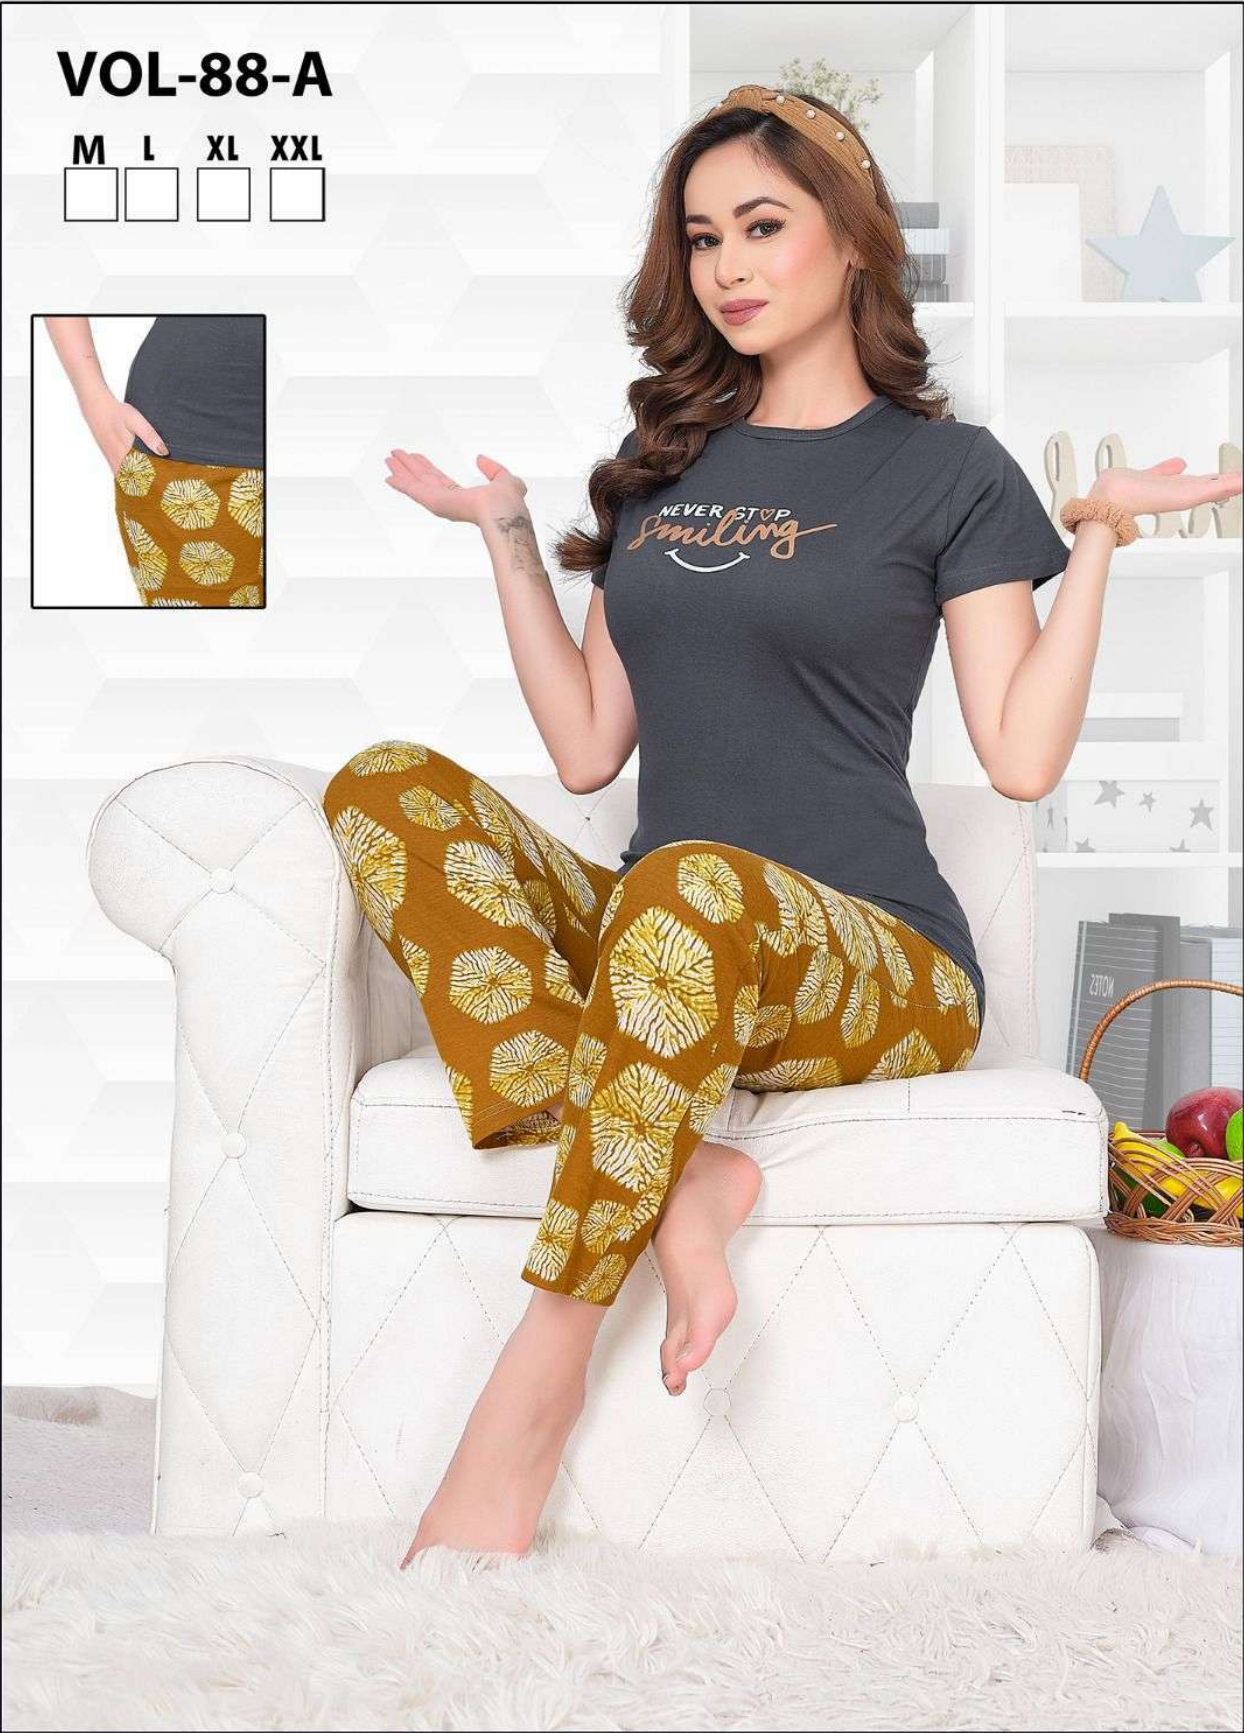

VOL-88-A

M **L** **XL** **XXL**
☐ ☐ ☐ ☐

PREMIUM NIGHT SUIT WITH POCKET