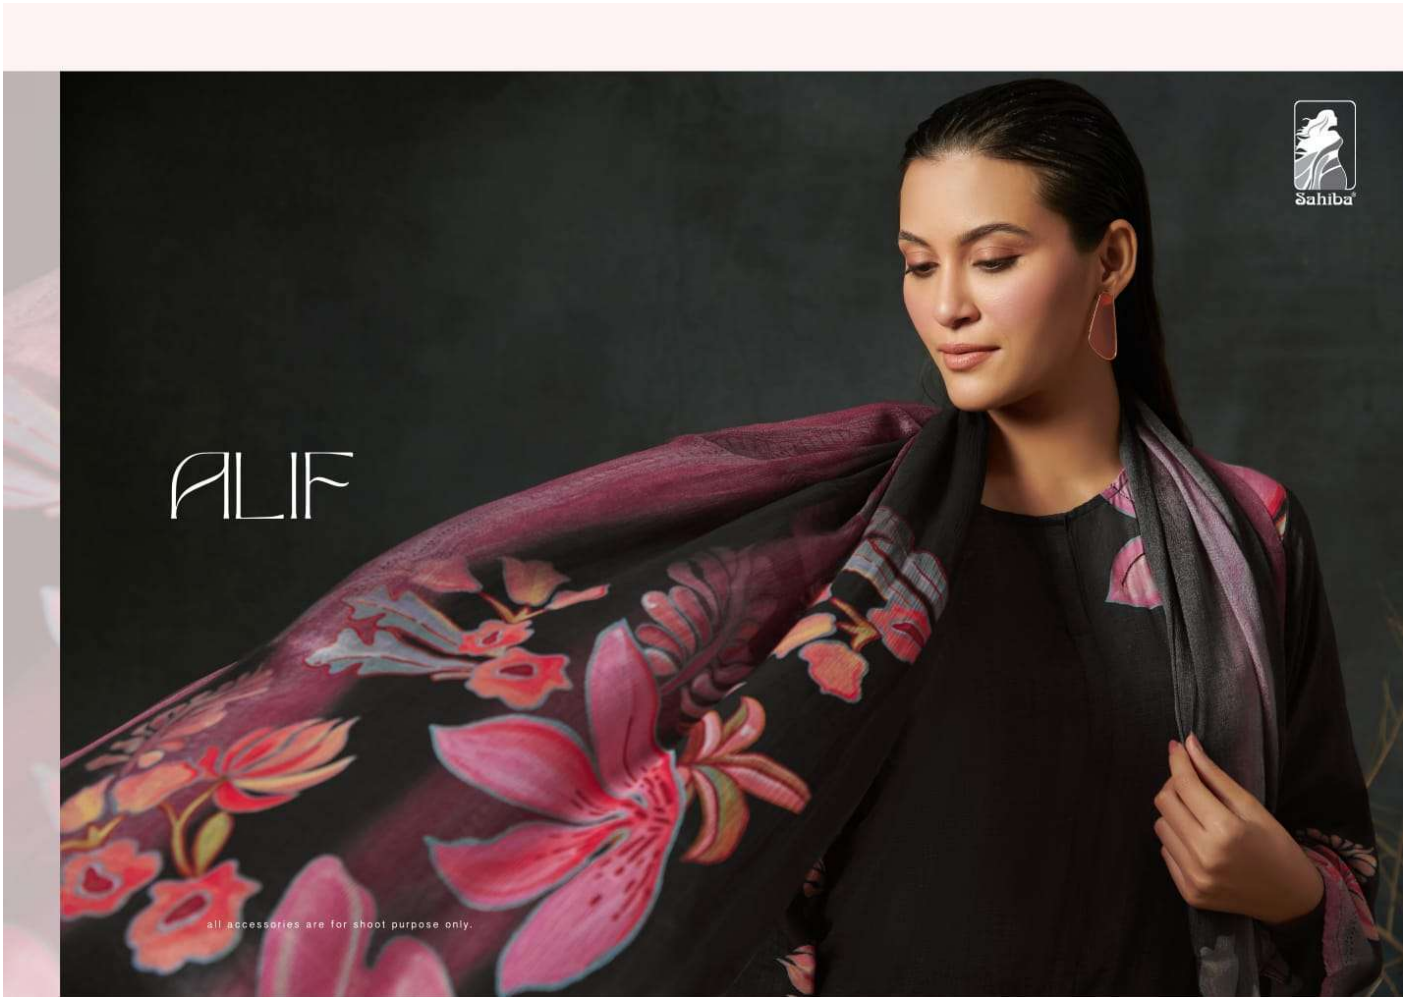

ALIF

all accessories are for shoot purpose only.