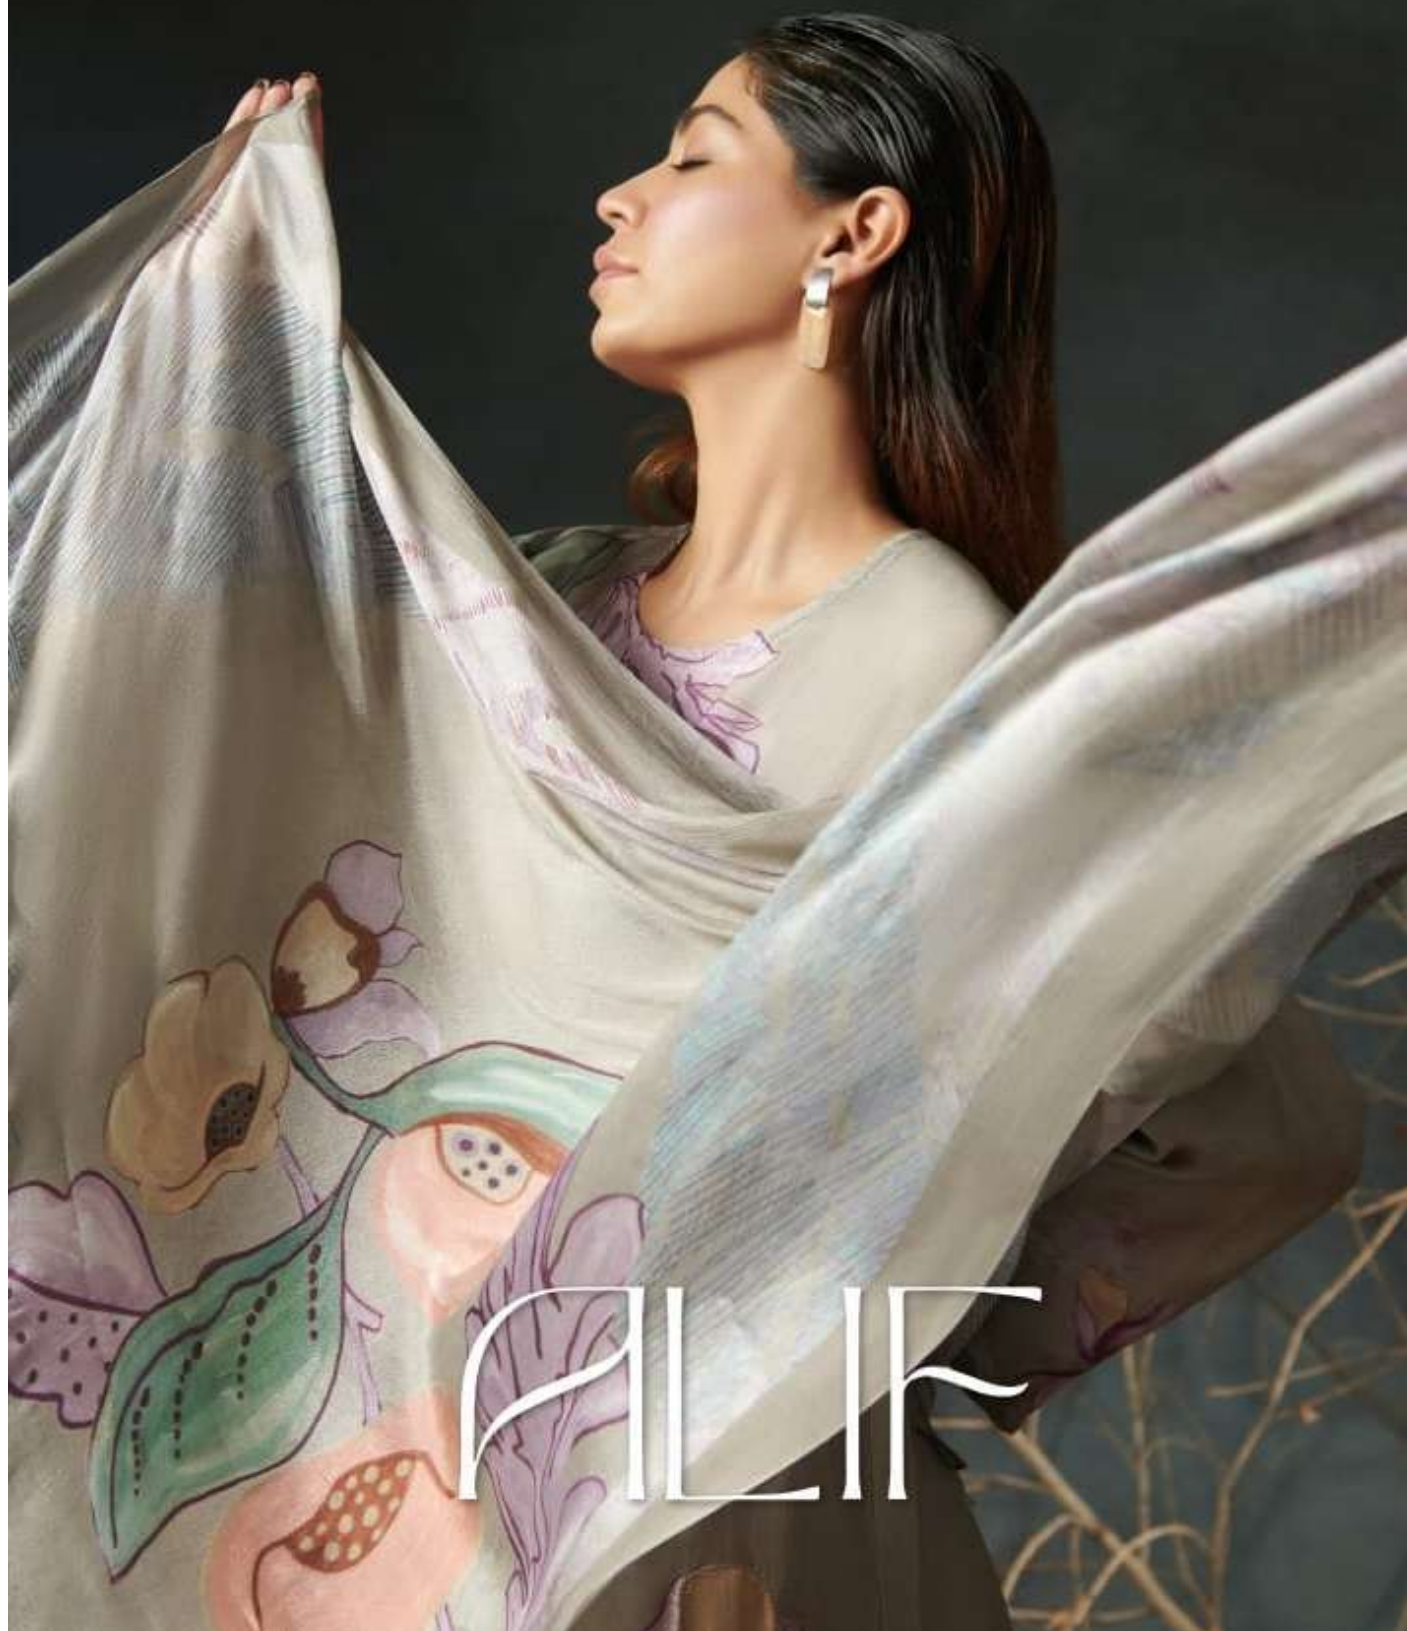

Sahiba®

ALIF