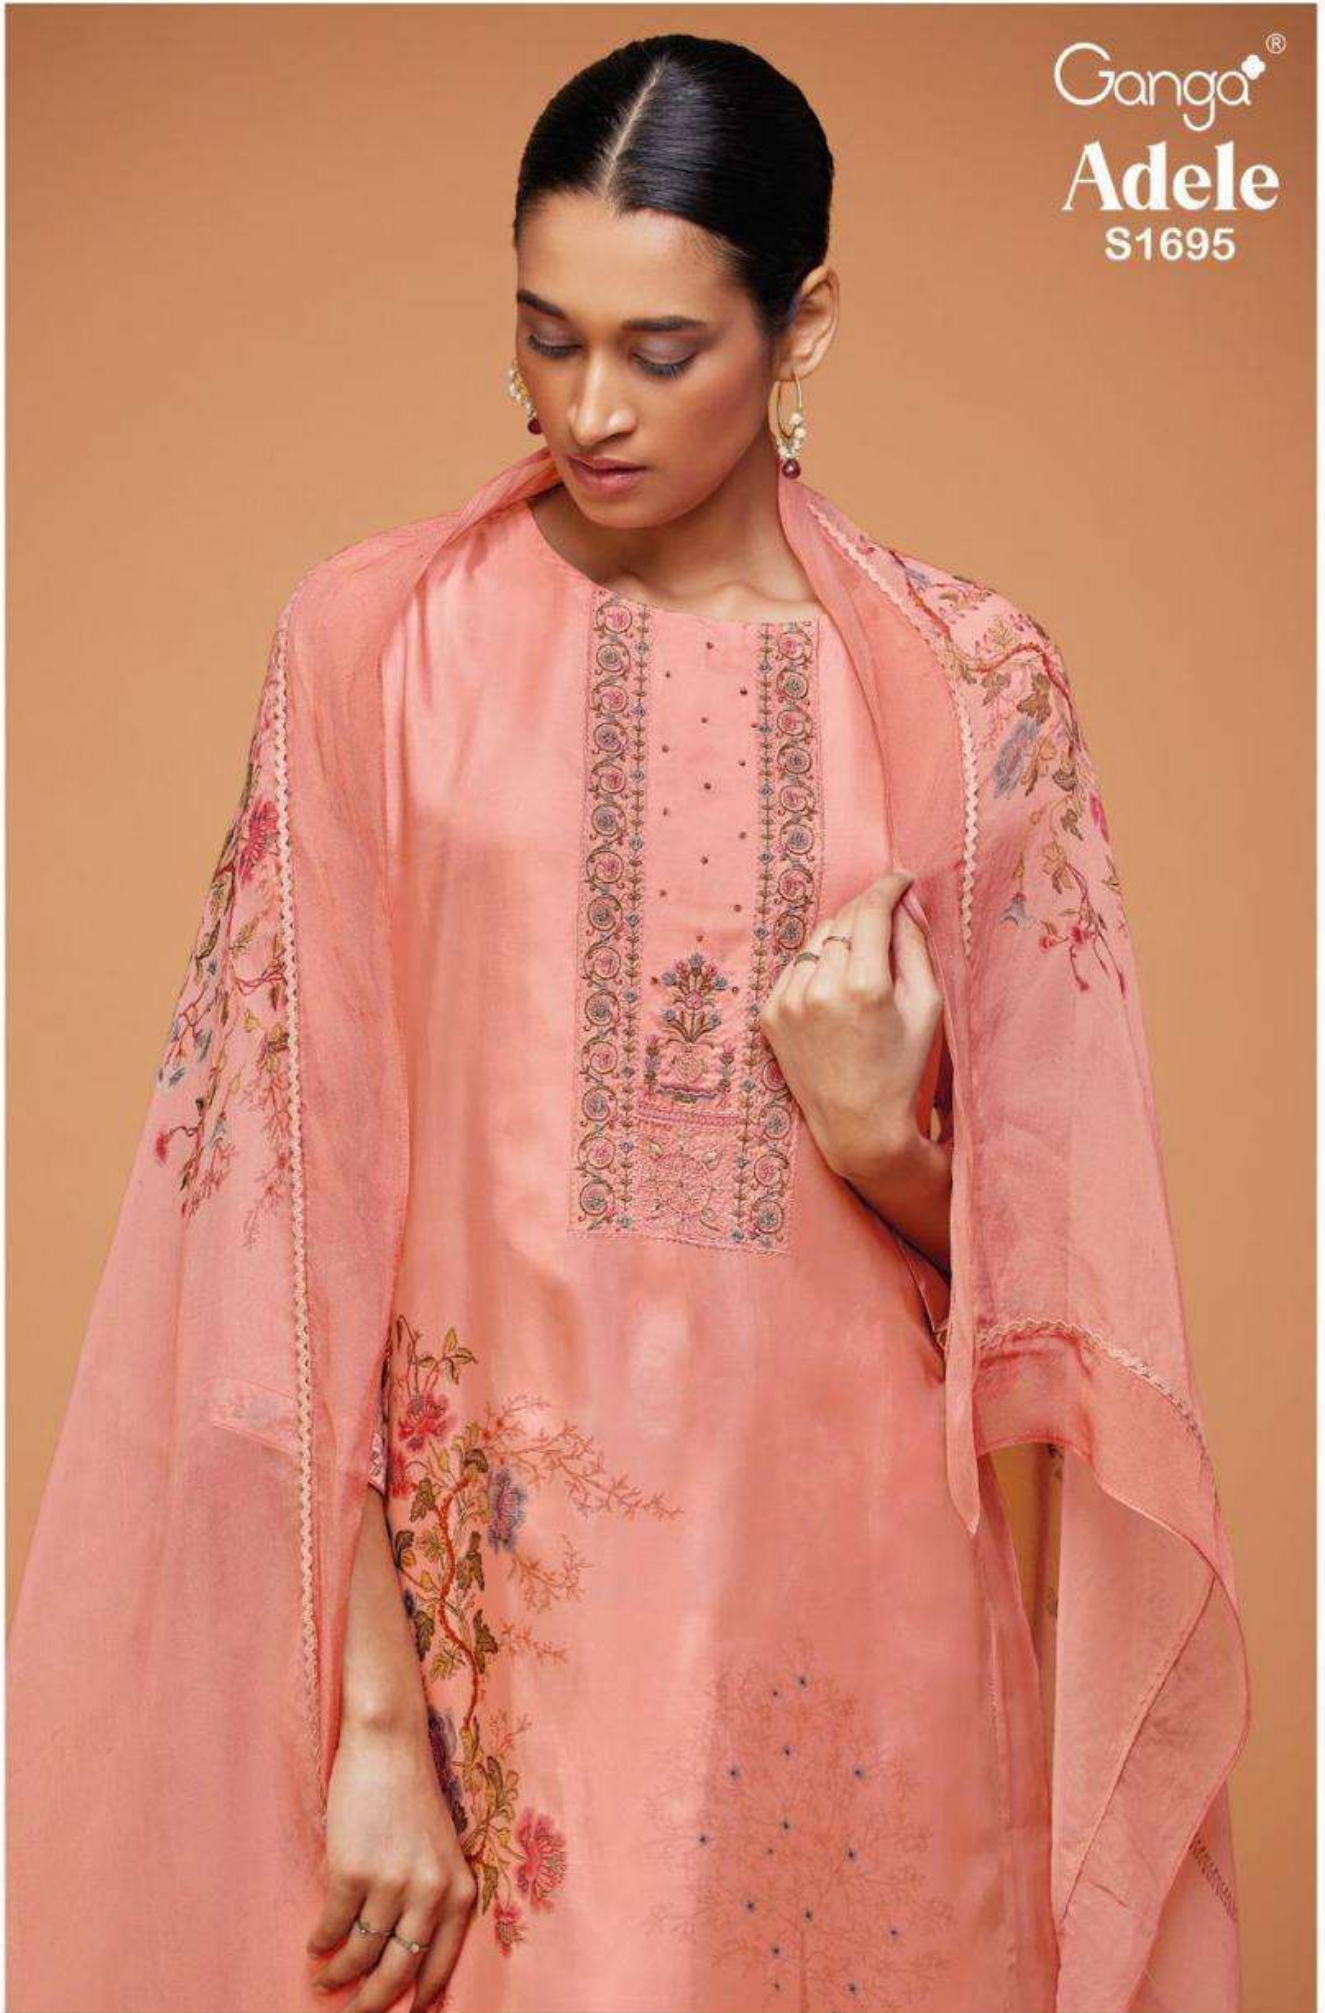

Ganga®

Adele

S1695

S1695-A

S1695-B

Ganga®  
**Adele**  
S1695- A/B

S1695-A

PRODUCT NAME	<b>ADELE</b>
D.NO.	S1695
DESCRIPTION	<p><b>TOP</b> PREMIUM BEMBERG HABUTAI PRINTED WITH EMBROIDERY AND HAND WORK AND LACE</p> <p><b>BOTTOM</b> PREMIUM COTTON SILK SOLID COLOUR</p> <p><b>DUPATTA</b> FINEST ORGANZA PRINTED WITH FOUR SIDE LACE</p>
HSN CODE	<b>540834</b>
WHOLESALE PRICE	<b>2345/- EACH+GST(EXTRA)</b>

Ganga®

Adele

S1695

Ganga®

Ganga®

S1695-A

S1695-B