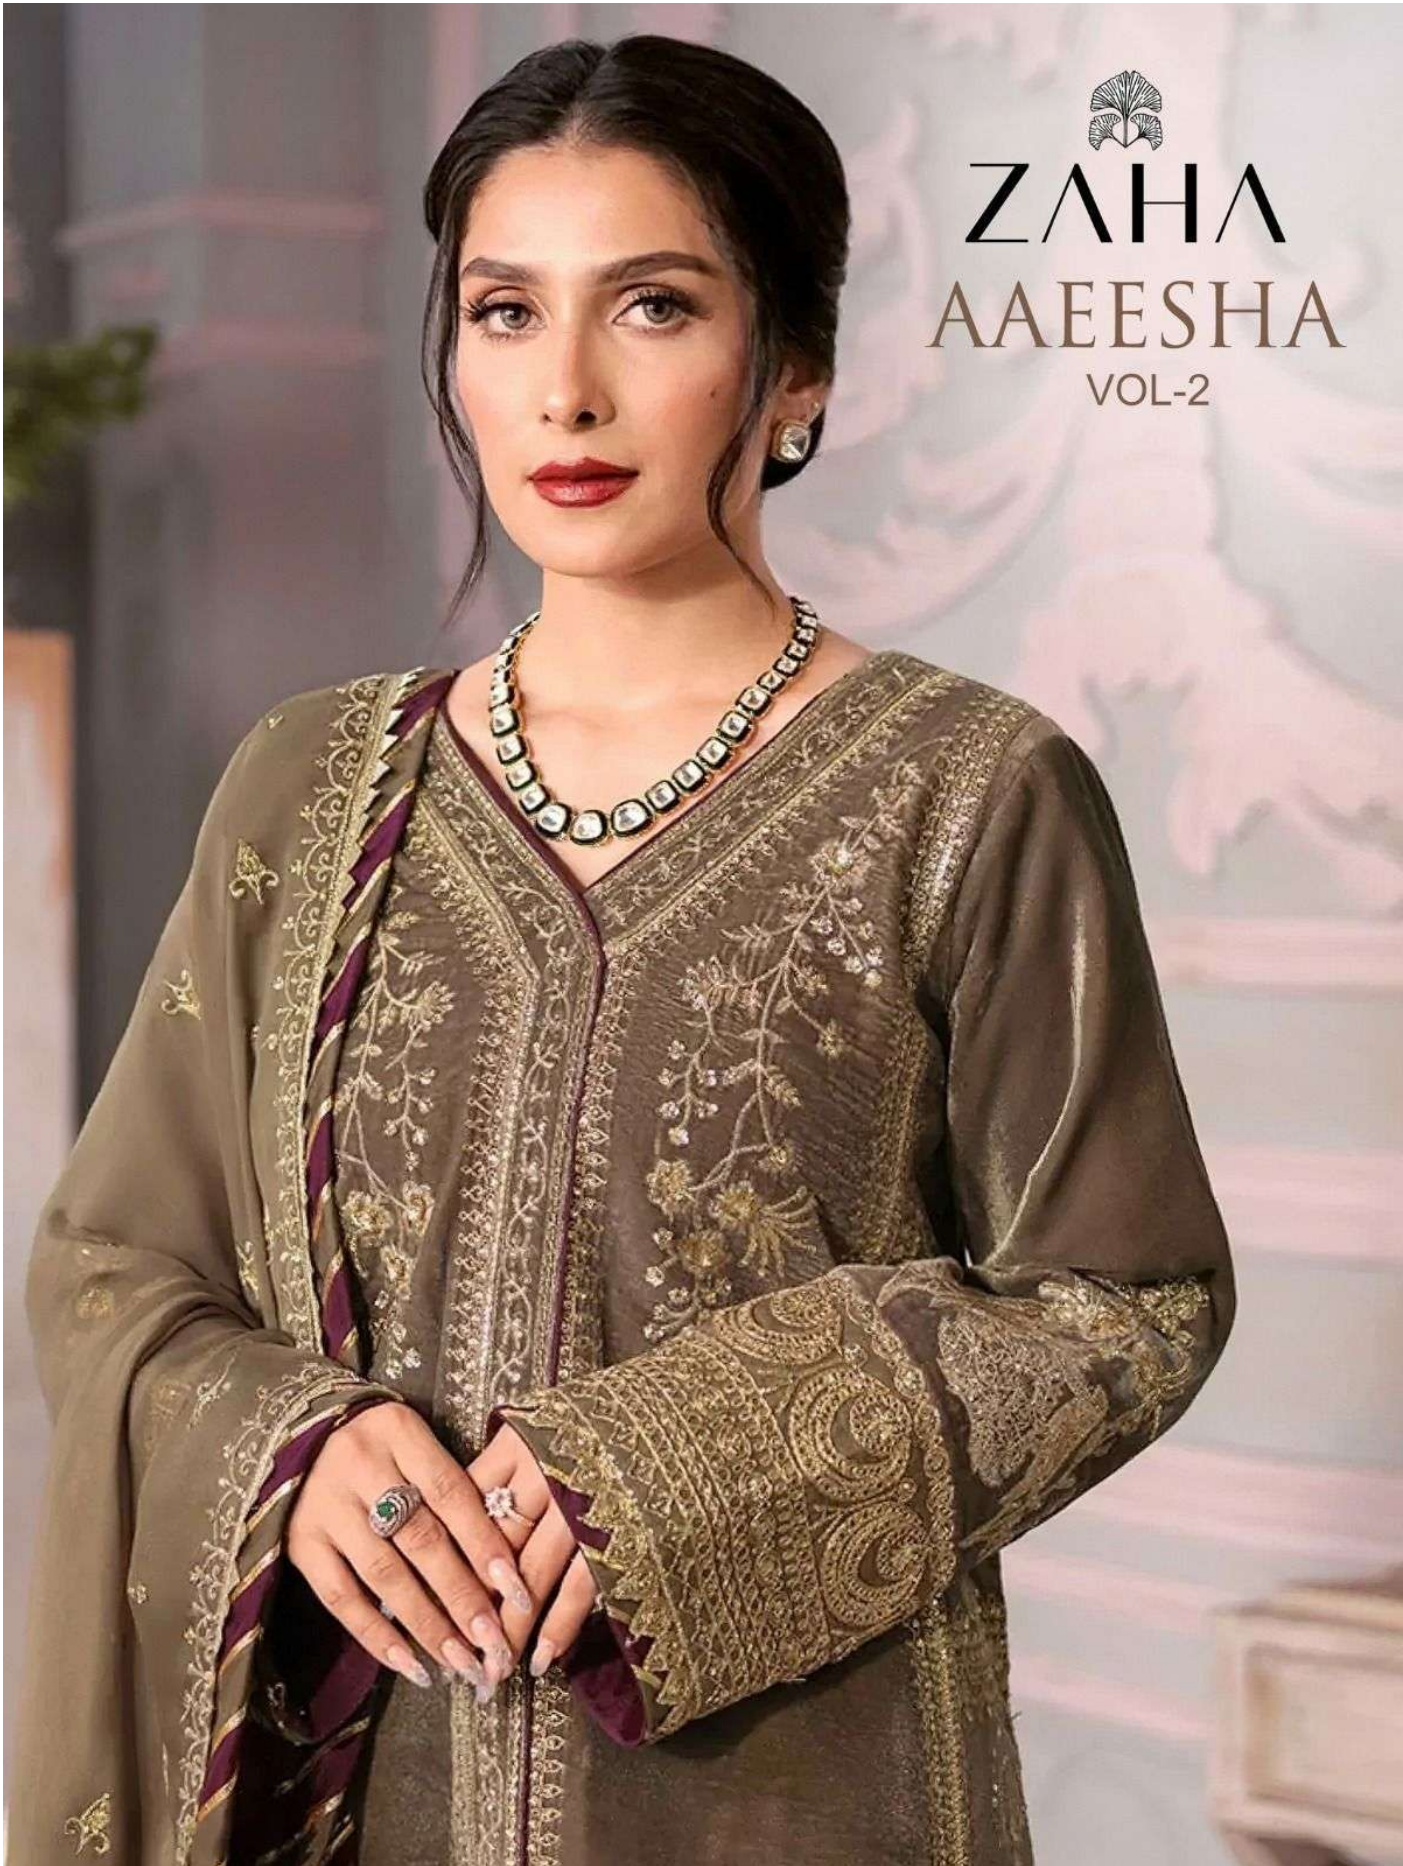

ZAHA
AAEESHA
VOL-2

ZAHA D.No.10119
TOP Fox Georgette with Embroidery BOTTOM Quilt Lantoon DL

ZAHA D.No.10116

TOP
BUSTIER INNER Duff sam...
DUPATTA Butterfly Net with Heavy Embroidery

AAEESHA
VOL-2

ZAHA

D.No.10118

TOP Fox Georgette
with Embroidery

BOTTOM-INNER Dull santoon

DUPATTA Nazmin
with Embroidery

AAEESHA
VOL-2

ZAHA

D.No.10117

TOP Fox Georgette
with Embroidery

BOTTOM-INNER Dull santoon

DUPATTA Nazmin
with Embroidery

AAEESHA
VOL-2

ZAHA

D.No.10116

TOP Fox Georgette
with Embroidery

BOTTOM-INNER Dull santoon

DUPATTA Butterfly Net with
Heavy Embroidery

AAEESHA
VOL-2