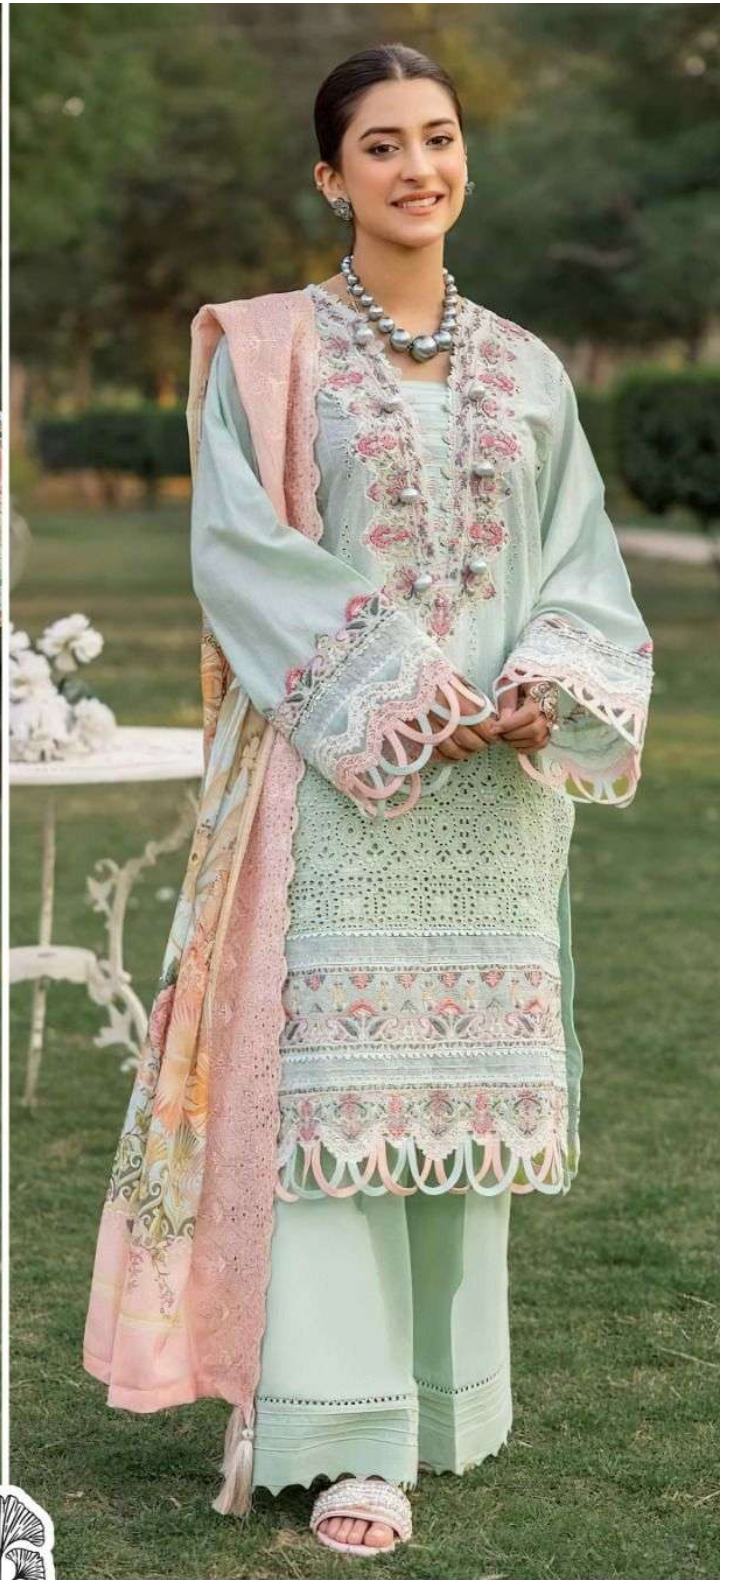

ALAYNA

ZAHA

D.No.10172

TOP Cambric Cotton With Heavy Embroidery Work

BOTTOM-INNER Semi Lawn

DUPATTA Tubby Silk With Print

ALAYNA ZAHARA

TOP Cambic Cotton With Heavy Embroidery Work

BOTTOM-IN...
Semi L...

ALAYNA ZAHA D.No.10172
TOP Cambric Cotton With Heavy Embroidery Work

ALAYNA ZAHA
TOP Cambria Cotton With Heavy Embroidery Work
BOTTOM-INNER Semi Lawn

ALAYNA ZAHA D.No.10170
TOP Cambric Cotton With Heavy Embroidery Work
BOTTOM-INNER Semi Lace
DUPATTA Tulle Silk With Print

ALAYNA

ZAHA

D.No.10172

TOP Cambric Cotton With Heavy Embroidery Work

BOTTOM-INNER Semi Lawn

DUPATTA Tubby Silk With Print

ALAYNA

ZAHA

D.No.10170

TOP Cambric Cotton With Heavy Embroidery Work

BOTTOM-INNER Semi Lawn

DUPATTA Tubby Silk With Print