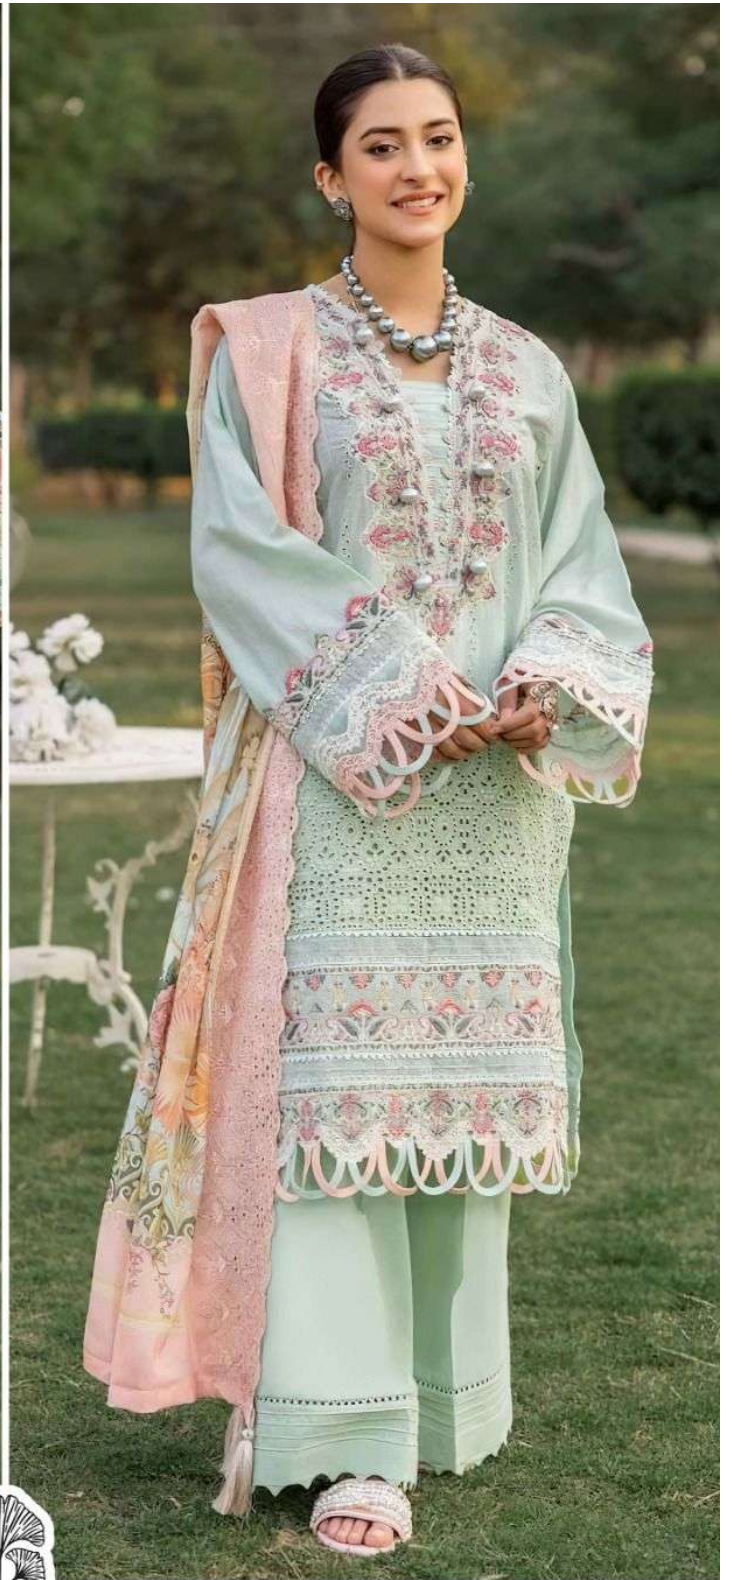

ALAYNA

ZAHA

D.No.10172

TOP Cambric Cotton With Heavy Embroidery Work

BOTTOM-INNER Semi Lawn

DUPATTA Tubby Silk With Print

ALAYNA ZAHARA

TOP Cambic Cotton With Heavy Embroidery Work

BOTTOM-IN...
Semi L...

ALAYNA ZAHA D.No.10172
TOP Cambric Cotton With Heavy Embroidery Work

ALAYNA ZAHA

TOP
Cambrie Cotton With
Heavy Embroidery Work

BOTTOM-INNER
Semi Lawn

ALAYNA ZAHA D.No.10170
TOP Cambric Cotton With Heavy Embroidery Work
BOTTOM-INNER Semi Lace
DUPATTA Tulle Silk With Print

ALAYNA

ZAHA

D.No.10172

TOP Cambric Cotton With Heavy Embroidery Work

BOTTOM-INNER Semi Lawn

DUPATTA Tubby Silk With Print

ALAYNA

ZAHA

D.No.10170

TOP Cambric Cotton With Heavy Embroidery Work

BOTTOM-INNER Semi Lawn

DUPATTA Tubby Silk With Print