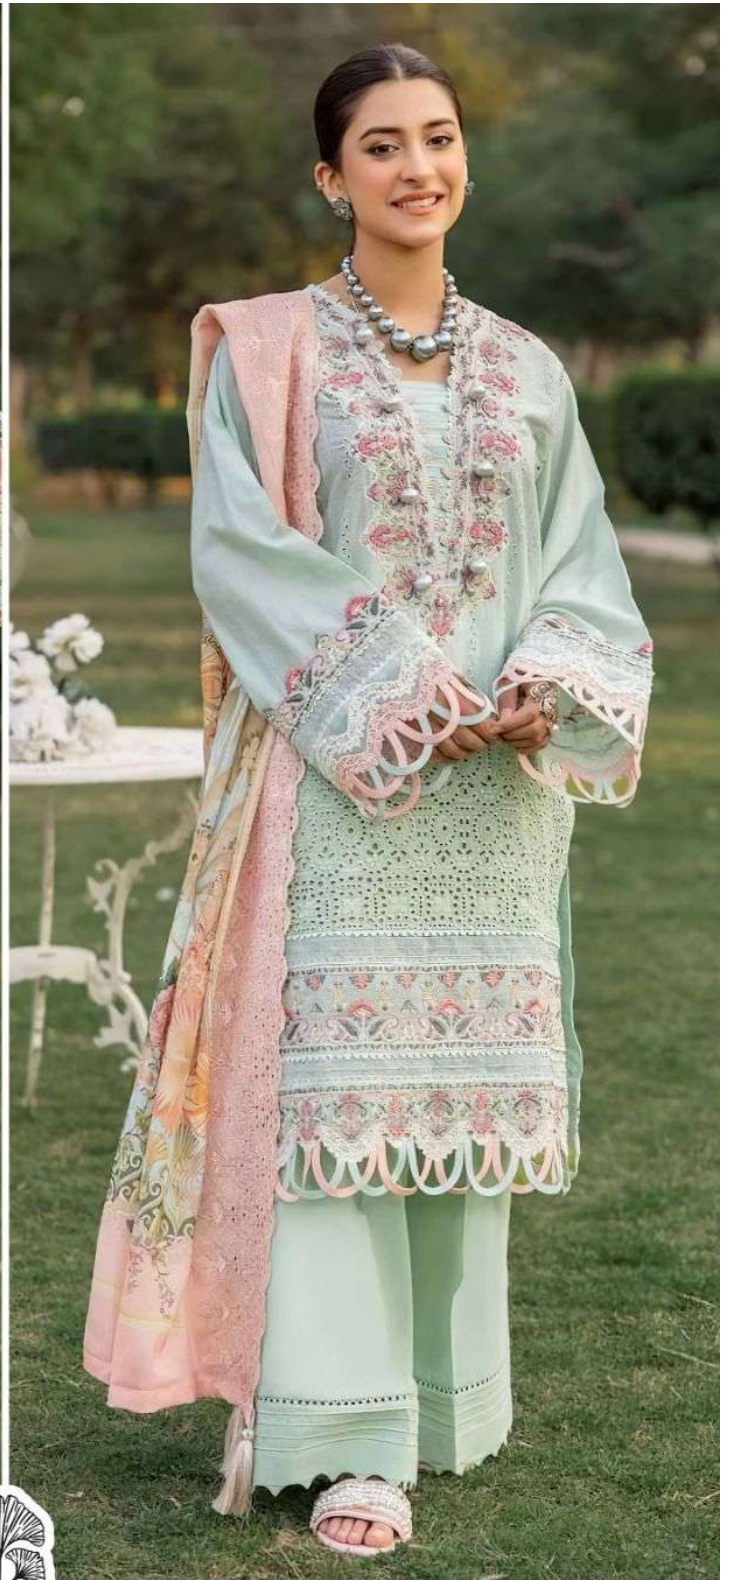

ALAYNA

ZAHA

D.No.10172

TOP Cambric Cotton With Heavy Embroidery Work

BOTTOM-INNER Semi Lawn

DUPATTA Tubby Silk With Print

ALAYNA ZAHARA

TOP Cambic Cotton With Heavy Embroidery Work

BOTTOM-IN Semi L

ALAYNA ZAHA D.No.10172
TOP Cambric Cotton With Heavy Embroidery Work

ALAYNA ZAHA

TOP
Cambrie Cotton With
Heavy Embroidery Work

BOTTOM-INNER
Semi Lawn

ALAYNA ZAHA D.No. 10170
TOP Cambric Cotton With Heavy Embroidery Work
BOTTOM-INNER Semi Lace
DUPATTA Tulle Silk With Print

ALAYNA

ZAHA

D.No.10172

TOP Cambric Cotton With Heavy Embroidery Work

BOTTOM-INNER Semi Lawn

DUPATTA Tubby Silk With Print

ALAYNA

ZAHA

D.No.10170

TOP Cambric Cotton With Heavy Embroidery Work

BOTTOM-INNER Semi Lawn

DUPATTA Tubby Silk With Print