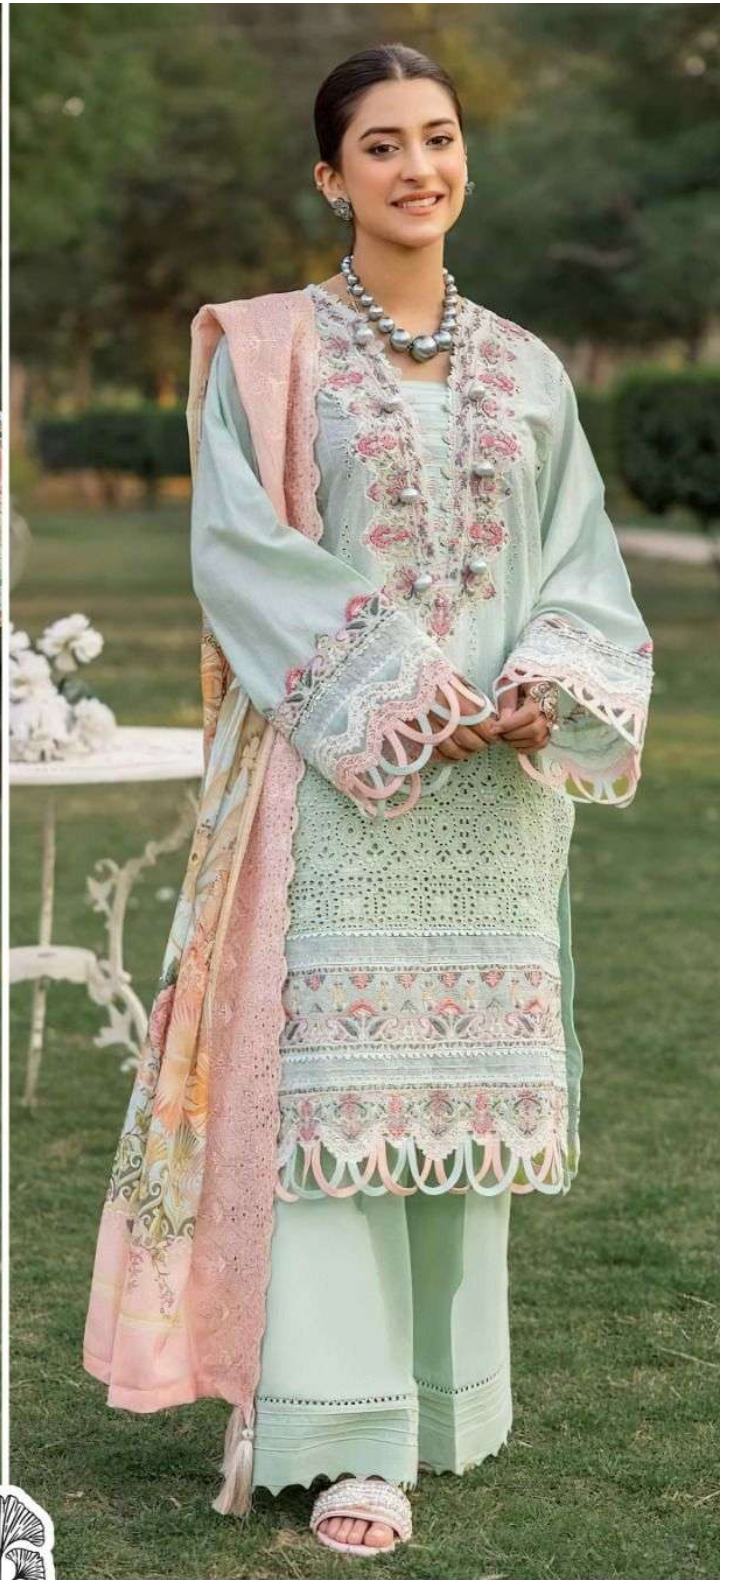

**ALAYNA**

**ZAHA**

**D.No.10172**

**TOP** Cambric Cotton With Heavy Embroidery Work

**BOTTOM-INNER** Semi Lawn

**DUPATTA** Tubby Silk With Print

**ALAYNA ZAHARA**

TOP Cambic Cotton With Heavy Embroidery Work

BOTTOM-IN...  
Semi L...

**ALAYNA ZAHA** D.No.10172  
TOP Cambric Cotton With Heavy Embroidery Work

**ALAYNA ZAHA**

TOP  
Cambrie Cotton With  
Heavy Embroidery Work

BOTTOM-INNER  
Semi Lawn

**ALAYNA ZAHA** D.No.10170  
TOP Cambric Cotton With Heavy Embroidery Work  
BOTTOM-INNER Semi Lace  
DUPATTA Tulle Silk With Print

**ALAYNA**

**ZAHA**

**D.No.10172**

**TOP** Cambric Cotton With Heavy Embroidery Work

**BOTTOM-INNER** Semi Lawn

**DUPATTA** Tubby Silk With Print

**ALAYNA**

**ZAHA**

**D.No.10170**

**TOP** Cambric Cotton With Heavy Embroidery Work

**BOTTOM-INNER** Semi Lawn

**DUPATTA** Tubby Silk With Print