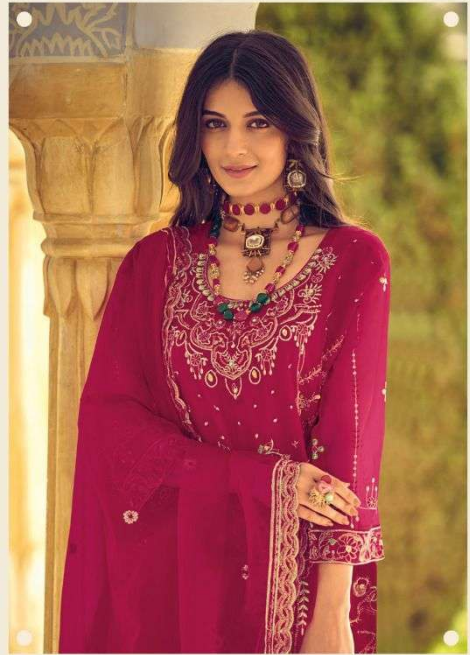

11001

JAY KRISHNA
ICORIC WEAR