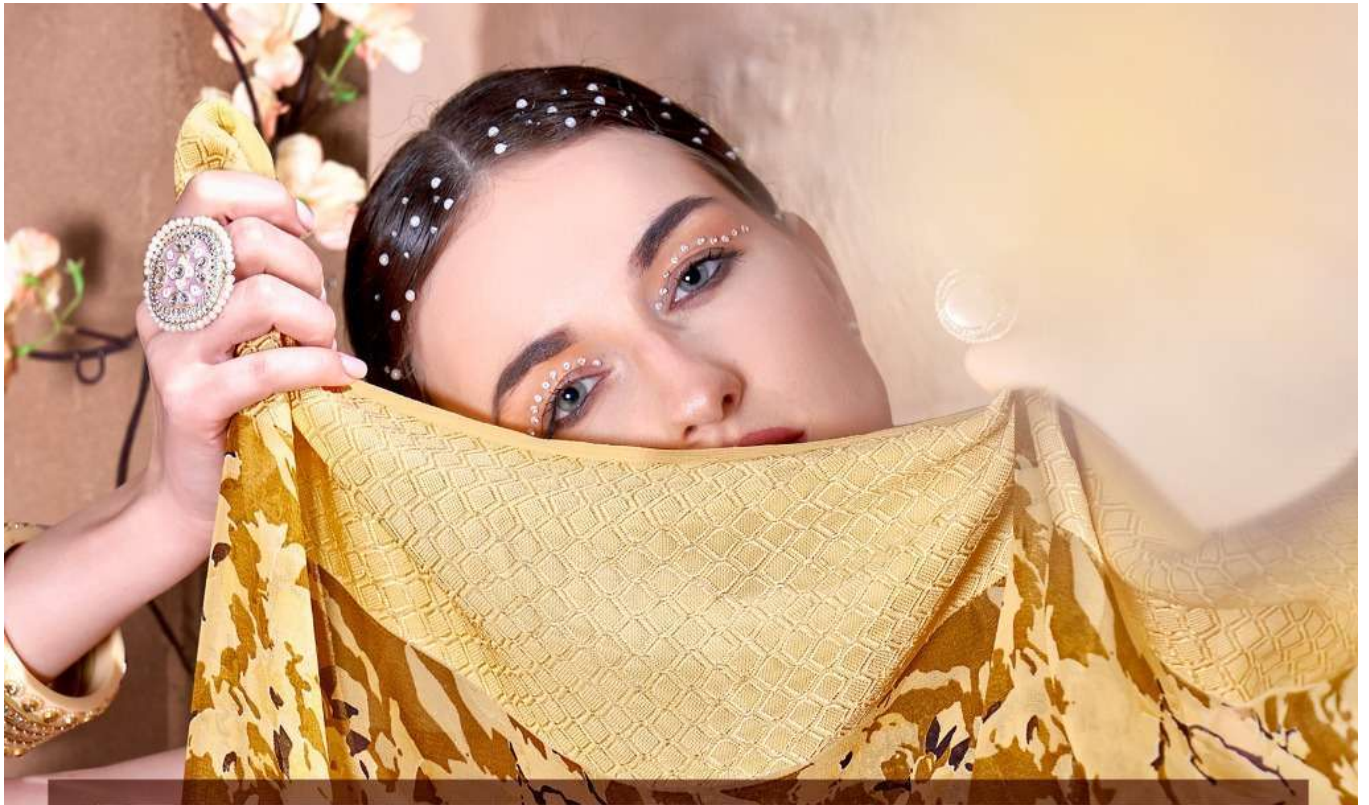

VALLABHI
PRINTS

SHIFU

VOL-2

21391

21392

21393

VALLABHI
PRINTS

SHIFU

VOL-2

SEASON

ADD AN IRRESISTIBLE HINT OF GLAMOUR TO YOUR WARDROBE WITH THESE FESTIVE ESSENTIALS TO TAKE YOUR CHARM TO A LEVEL OF SARTORIAL ELEGANCE WELCOME TO AN ERA OF ULTIMATE FASHION THAT YOU WILL OWN THIS SEASON TO WILL ADD TO YOUR CHICEST STATEMENT MOOD. ALL YOU NEED IS CLASSIC AND STYLISH PIECE TO WRAP AROUND YOUR SKIN TO OOZE UP YOUR PASSIONATE SPIRIT ENUMERATE THE ELEMENT OF STYLE TO YOUR FEMININE AURA BY WEARING THIS BEAUTIFULLY CRAFTED ATTIRE.