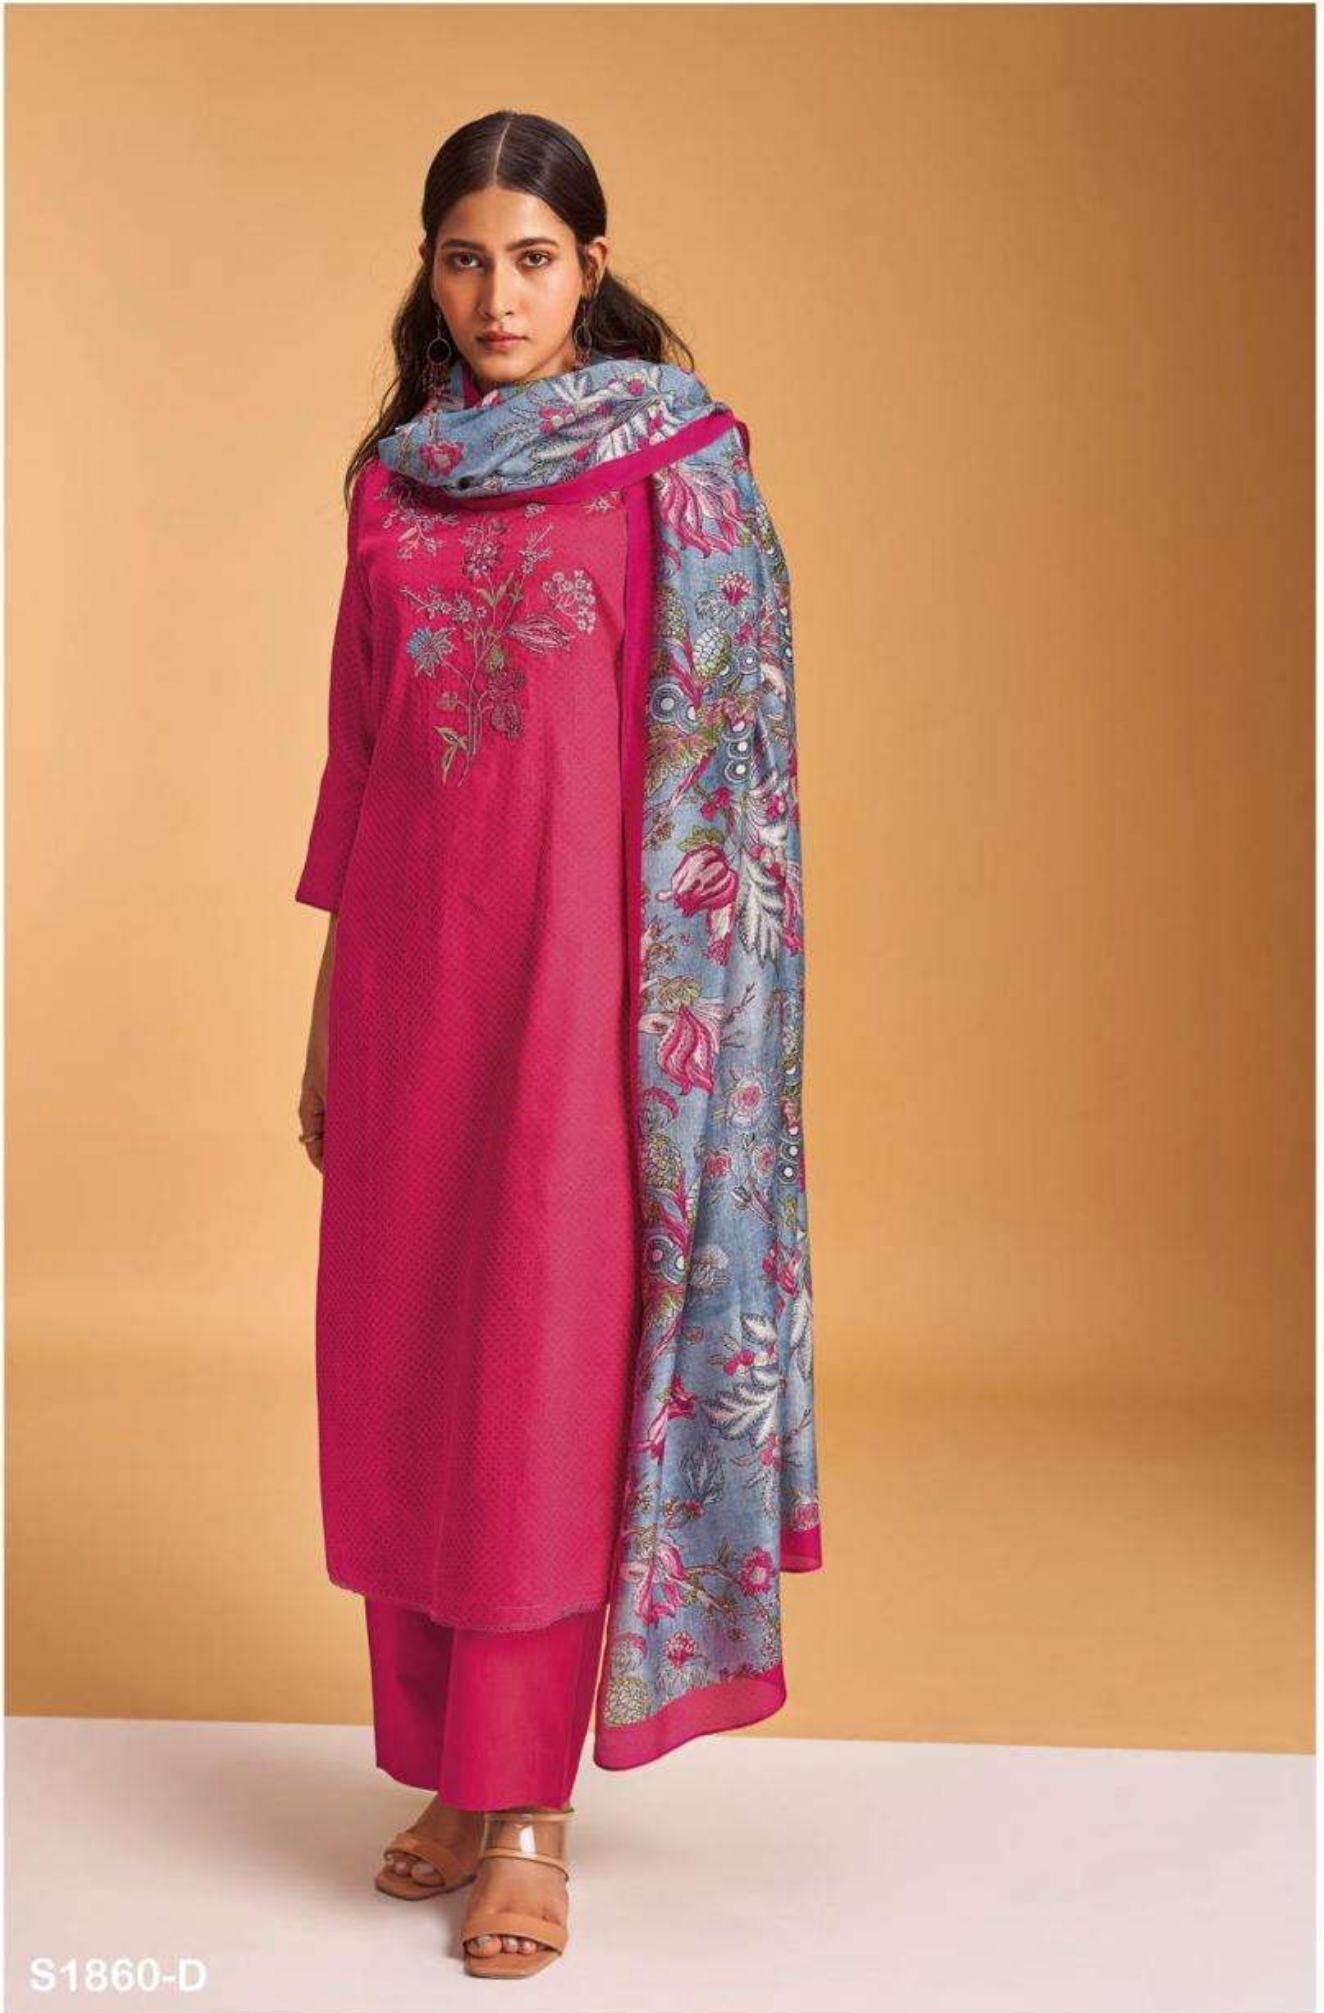

Ganga®
Noble
S1860

S1860-C

S1860-D

S1860-A

S1860-B

S1860-C

S1860-D

Ganga®
Noble
S1860- A/B/C/D

S1860-B

PRODUCT NAME	NOBLE
D.NO.	S1860
DESCRIPTION	TOP PREMIUM COTTON SILK PRINTED WITH EMBROIDERY & HAND WORK AND LACE ON DAMAN BOTTOM PREMIUM COTTON SILK SOLID COLOUR DUPATTA FINEST BEMBERG LAWN PRINTED
HSN CODE	520851
WHOLESALE PRICE	1640/- EACH+GST(EXTRA)