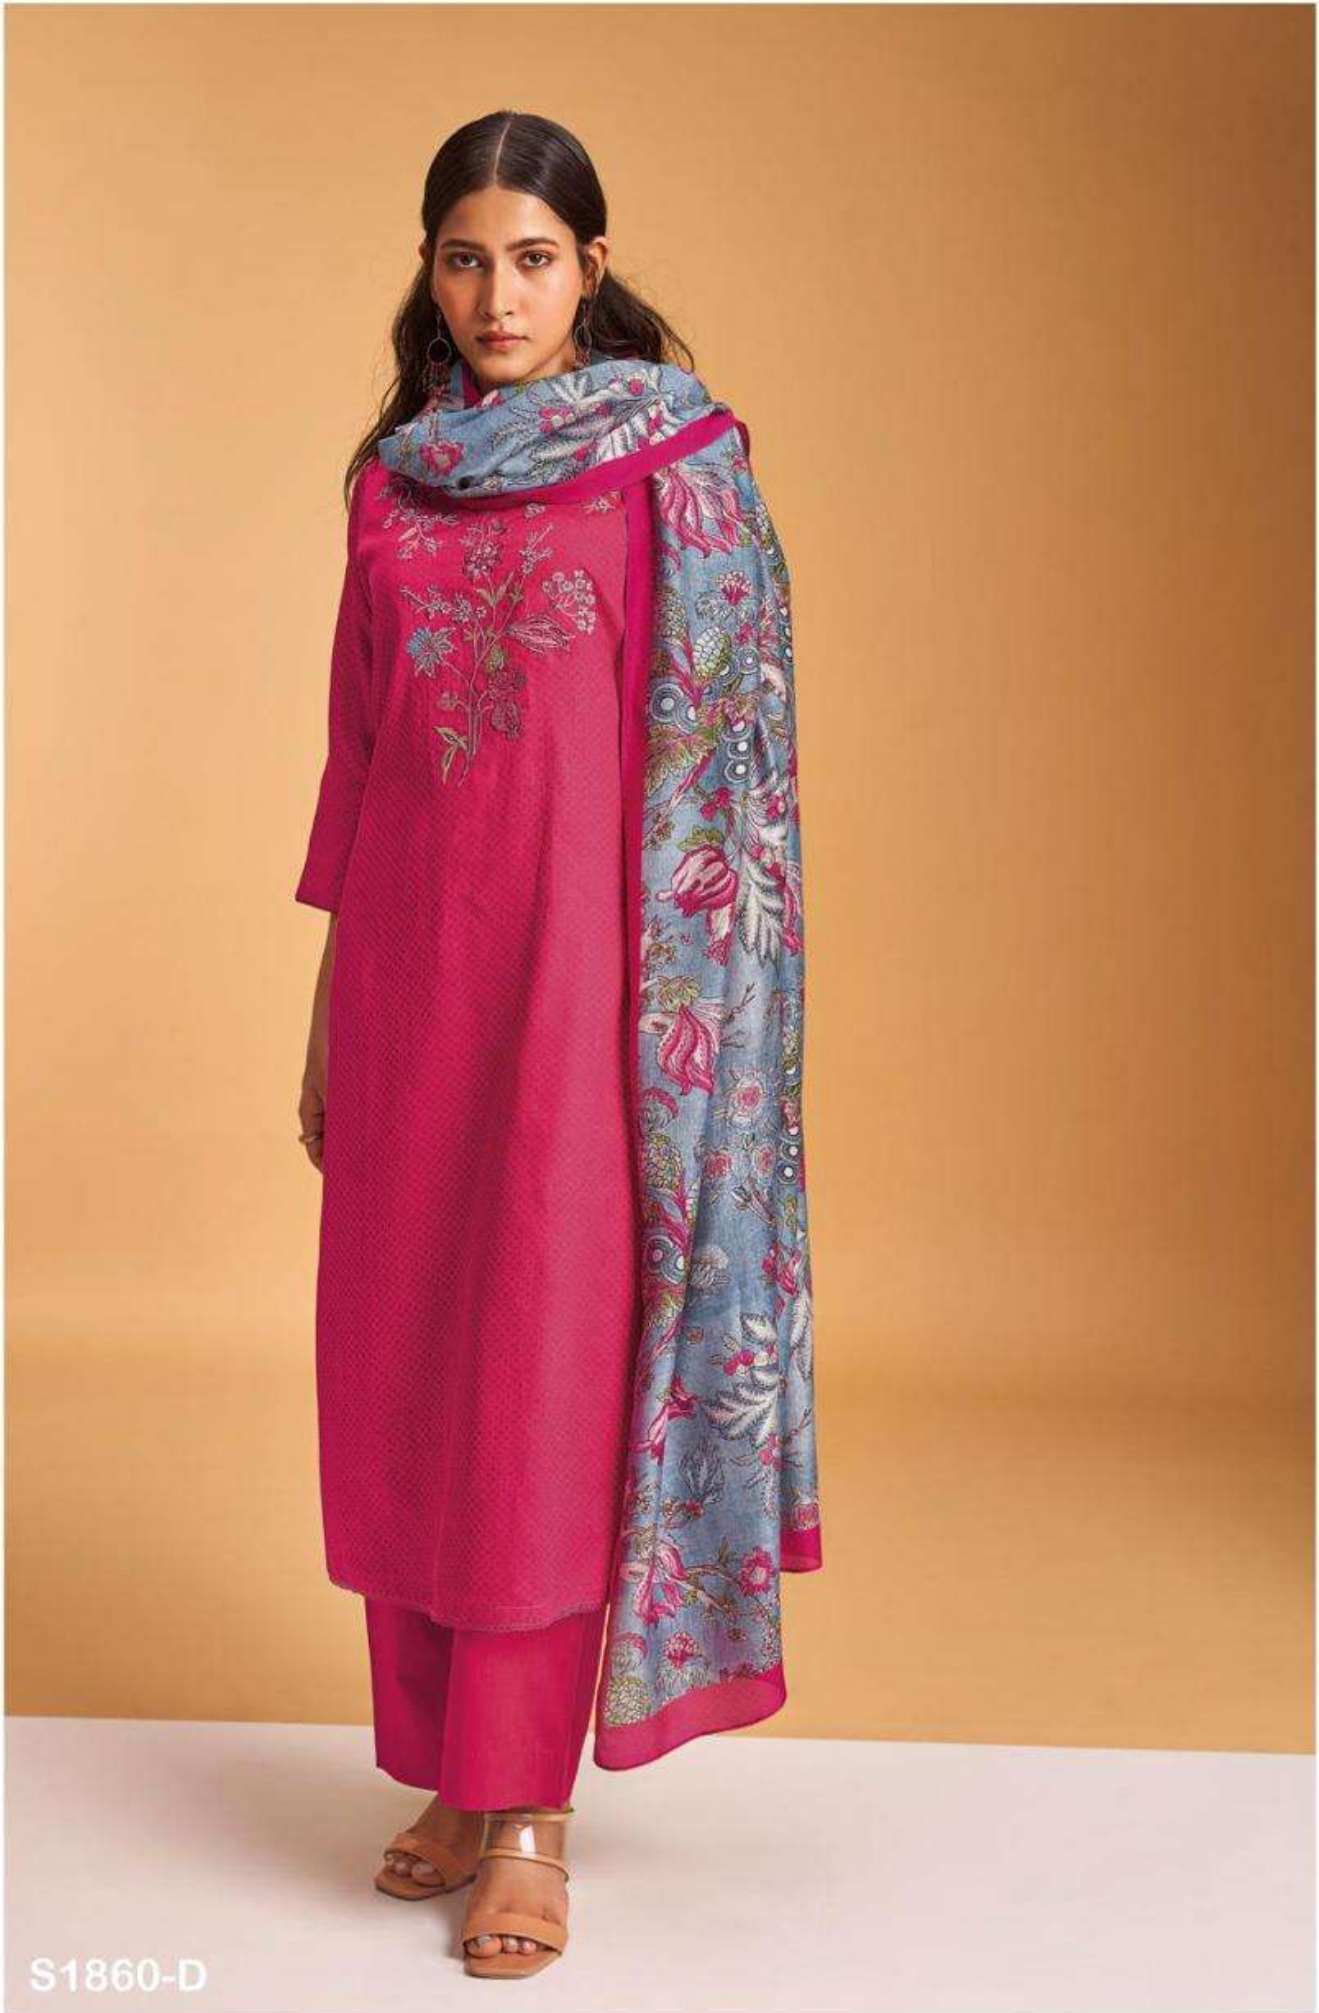

Ganga®
Noble
S1860

S1860-C

S1860-D

S1860-A

S1860-B

S1860-C

S1860-D

Ganga®
Noble
S1860- A/B/C/D

S1860-B

PRODUCT NAME	NOBLE
D.NO.	S1860
DESCRIPTION	TOP PREMIUM COTTON SILK PRINTED WITH EMBROIDERY & HAND WORK AND LACE ON DAMAN BOTTOM PREMIUM COTTON SILK SOLID COLOUR DUPATTA FINEST BEMBERG LAWN PRINTED
HSN CODE	520851
WHOLESALE PRICE	1640/- EACH+GST(EXTRA)